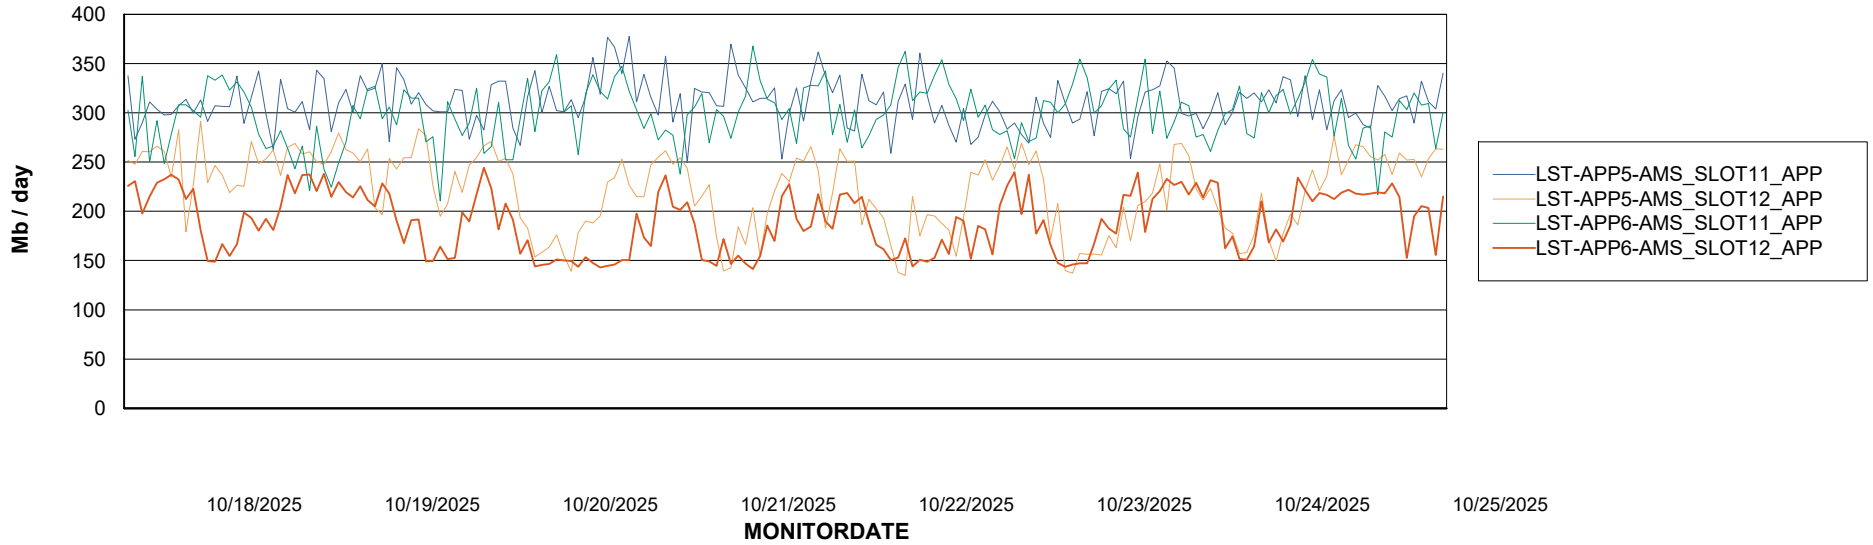

ABSSolute Application Server Services

Avg memory used per ABS Server Service