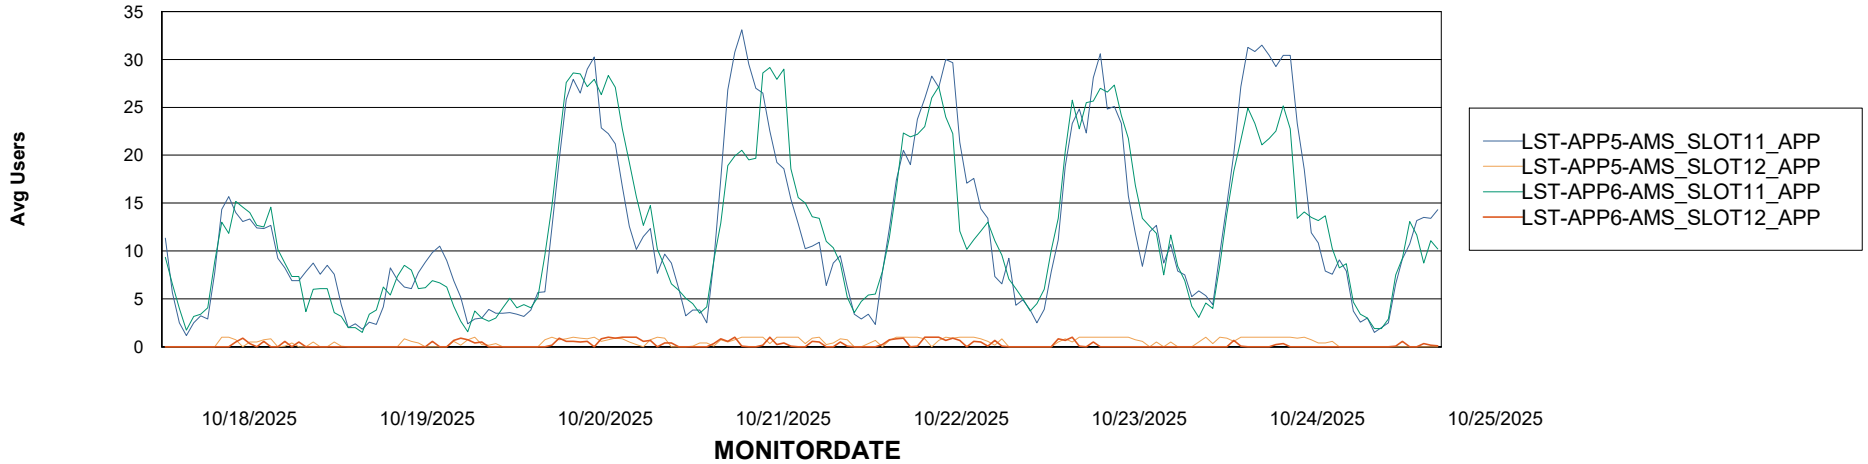

Weekly SLA Customer Report

Customer LST OCI AMS Production ABSEE2
Database ID 212

ABSSolute Application Server Services

Avg memory used per ABS Server Service

Avg users per day per ABS server

Weekly SLA Customer Report