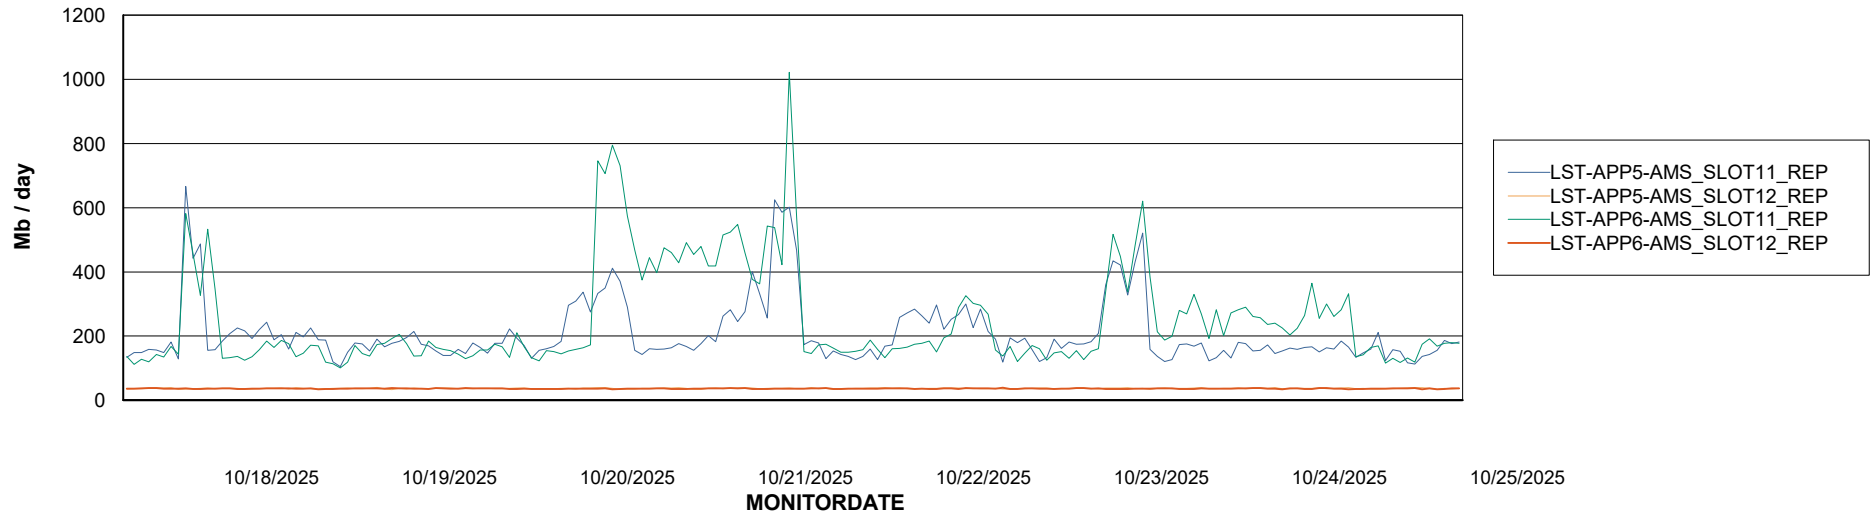

ABSSolute Application ReportServer Services

Avg memory used per ReportServer Service