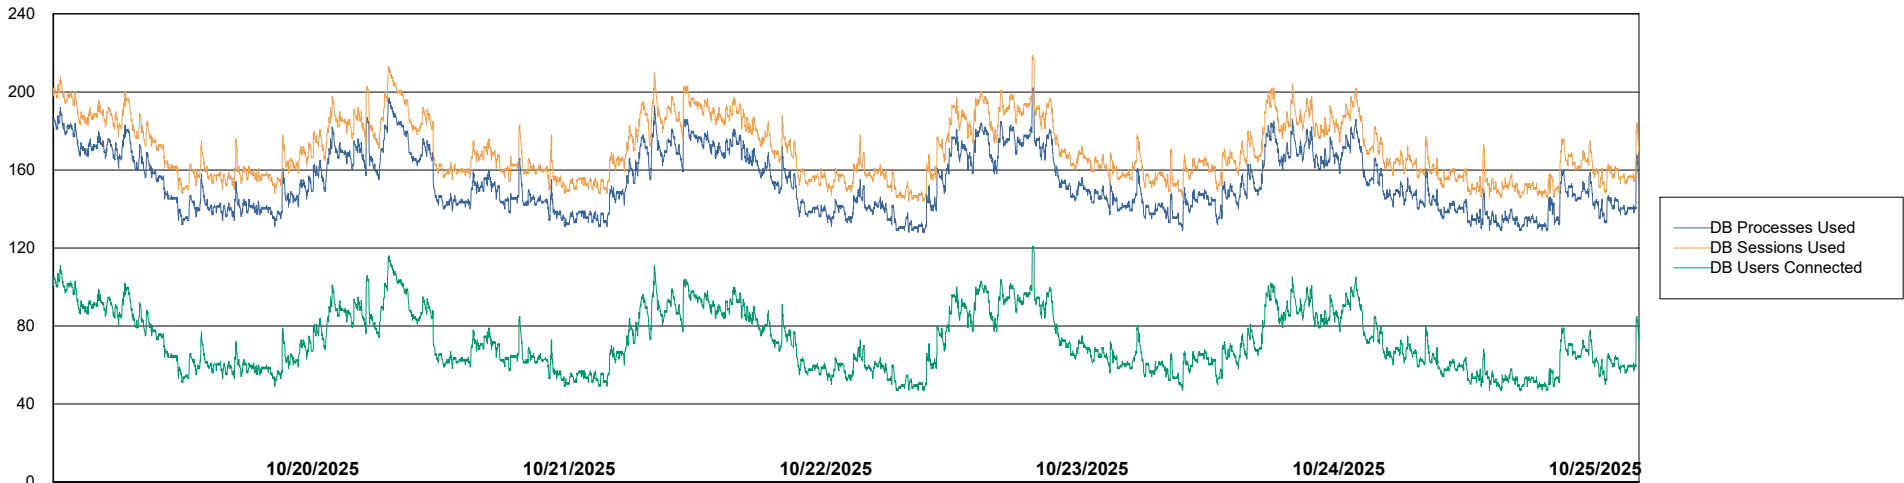

Database Performance LST-DBS6-AMS_DB_ABSEE2