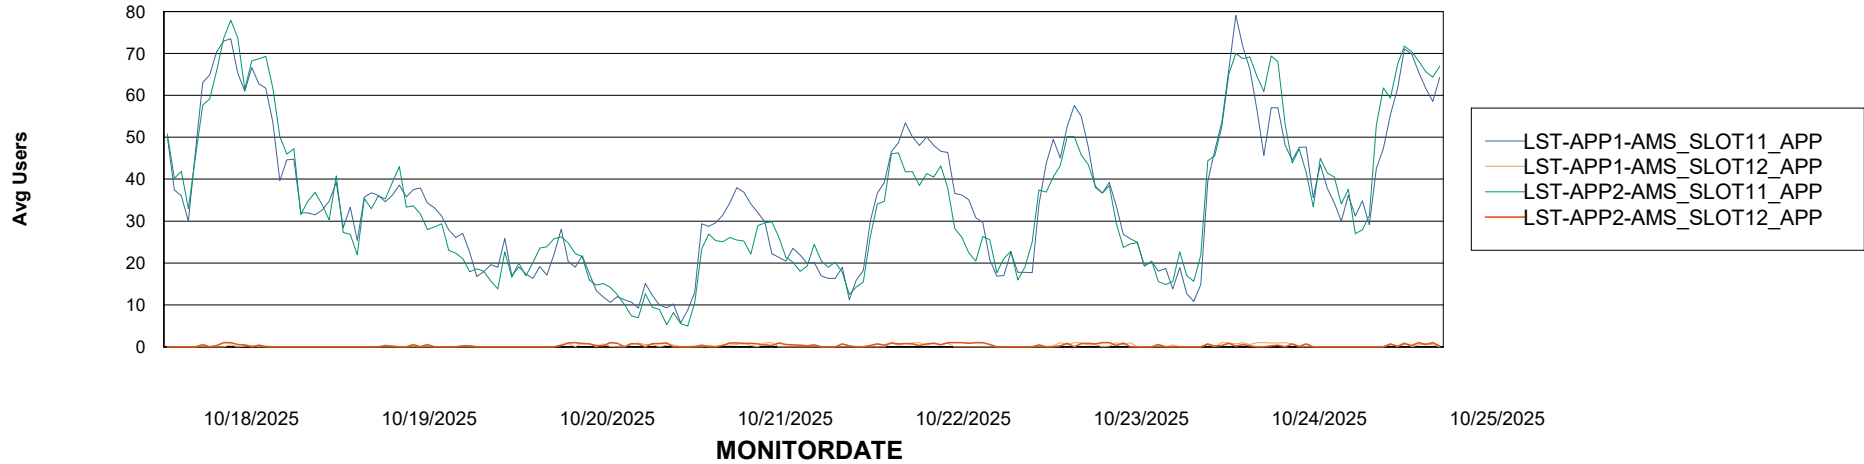

Weekly SLA Customer Report

Customer LST OCI AMS Production ABSCH2
Database ID 216

ABSSolute Application Server Services

Avg memory used per ABS Server Service

Avg users per day per ABS server

Weekly SLA Customer Report