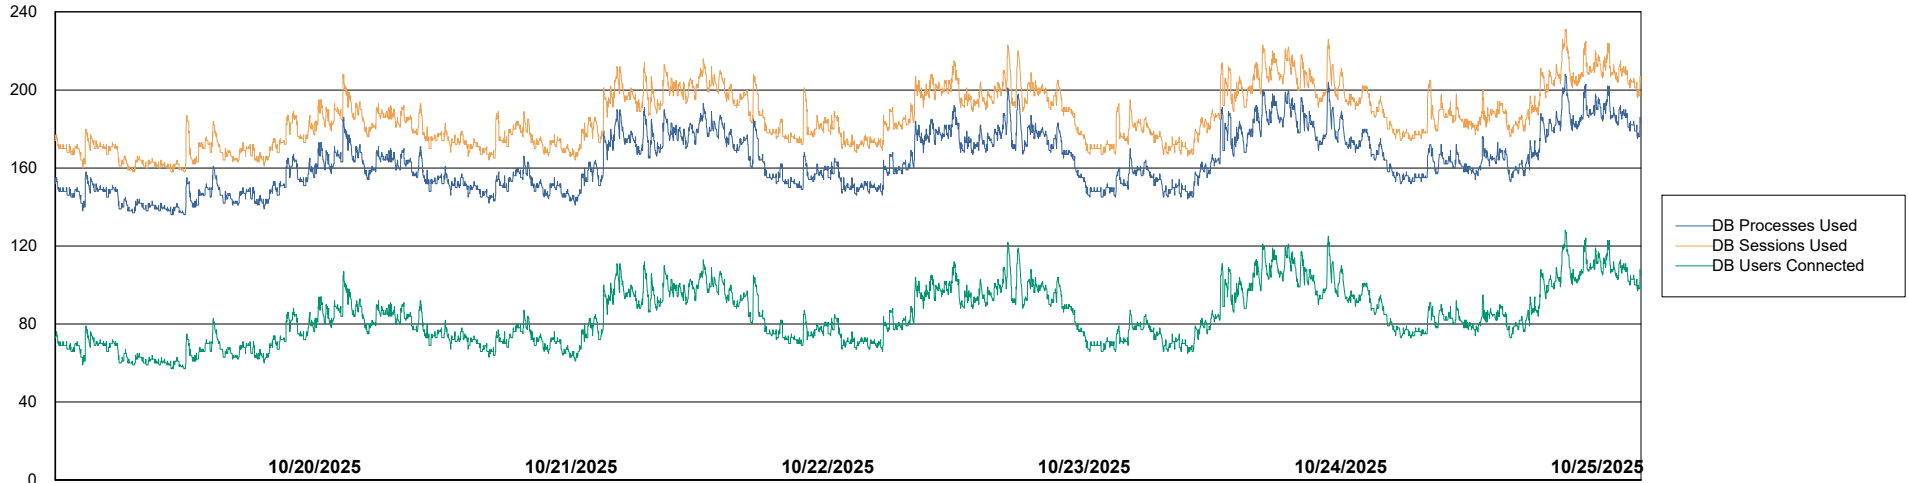

Database Performance LST-DBS2-AMS_DB_ABSCH2