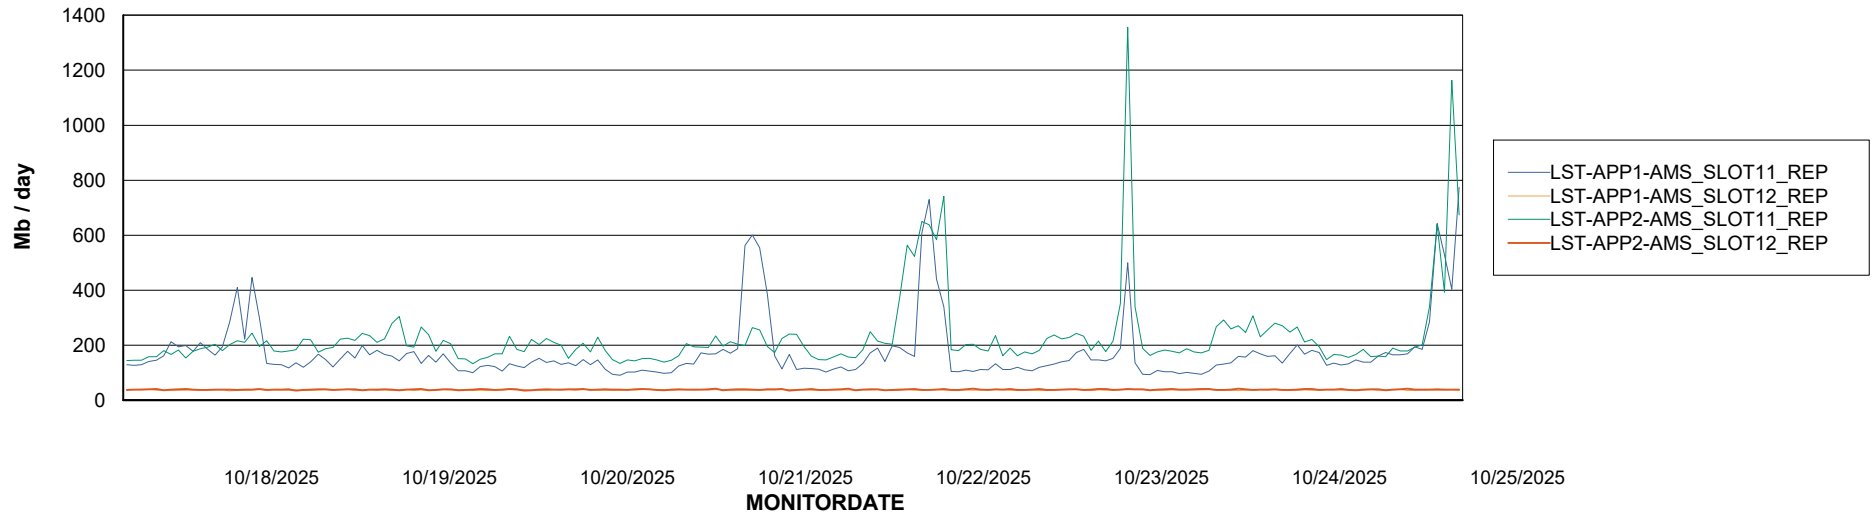

ABSSolute Application ReportServer Services

Avg memory used per ReportServer Service