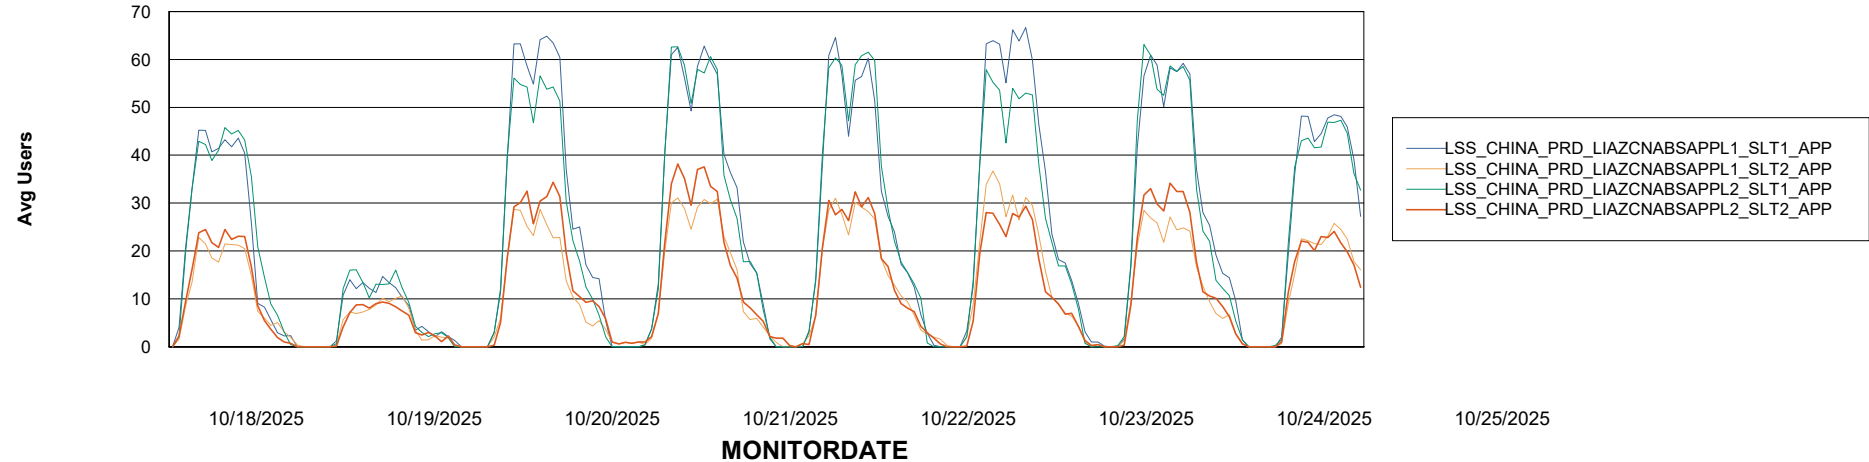

Avg users per day per ABS server