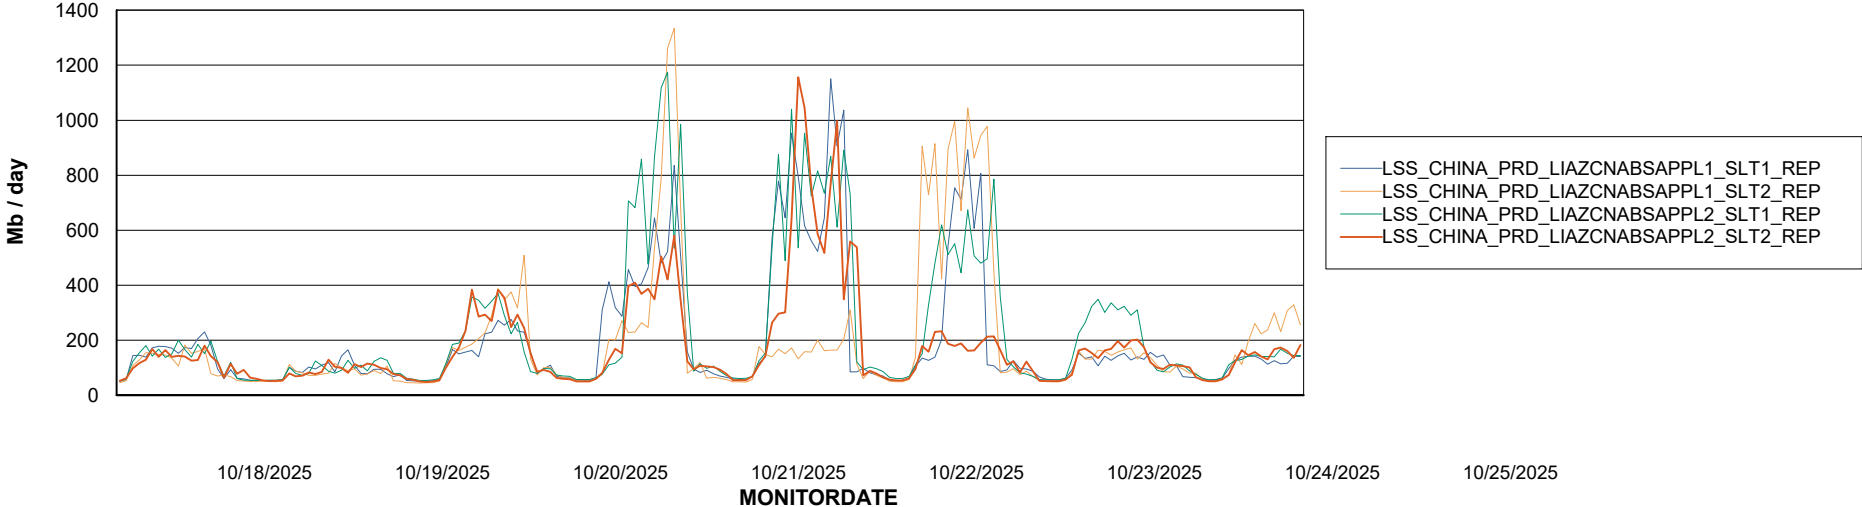

ABSSolute Application ReportServer Services

Avg memory used per ReportServer Service