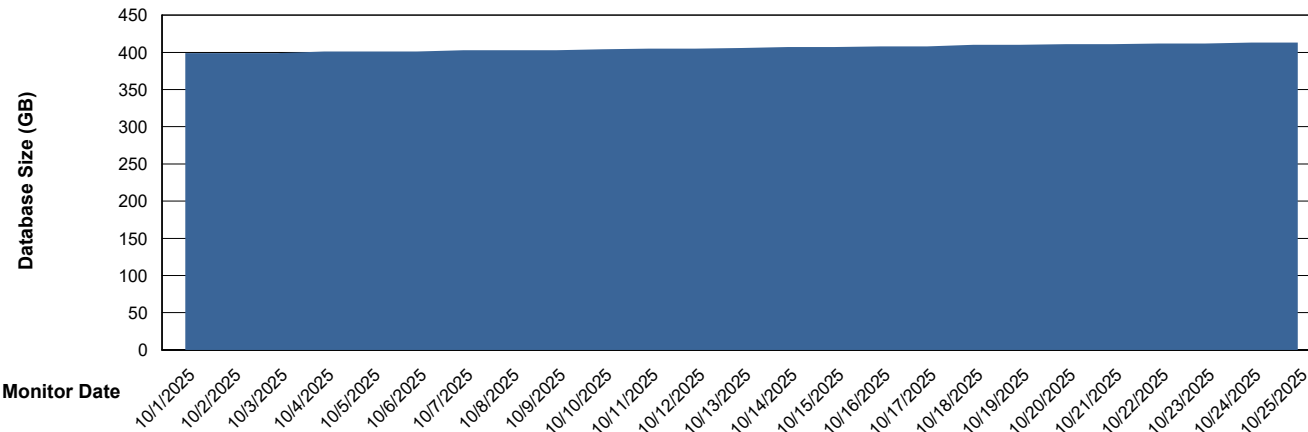

# Weekly SLA Customer Report

Customer LSS\_CHINA\_Production  
Database ID 202

DATABASE SIZE LSS\_CHINA\_PRD\_liazcne2VMProdABSSoluteDB1\_ABS1

### Database growth over last month

DATABASE SIZE LSS\_CHINA\_PRD\_liazcnVMPABSD1\_ABS1

### Database growth over last month