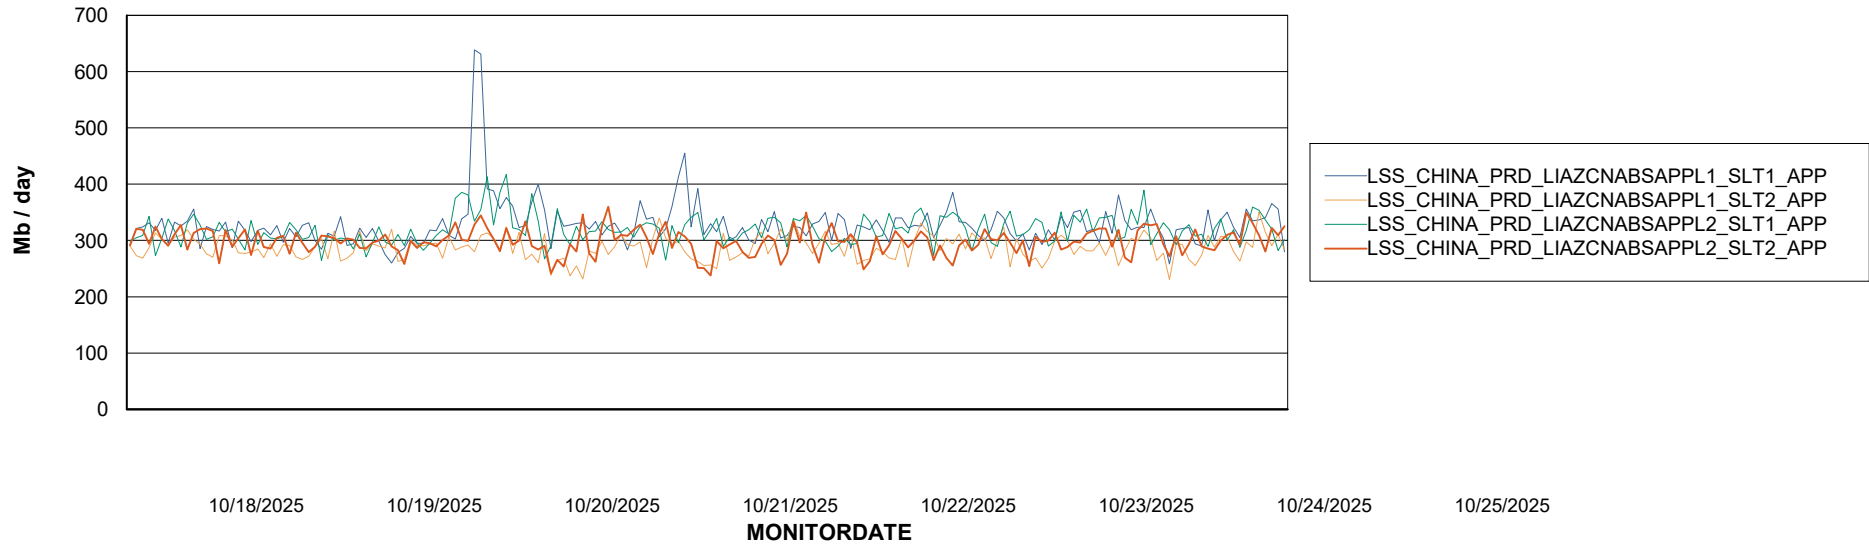

ABSSolute Application Server Services

Avg memory used per ABS Server Service