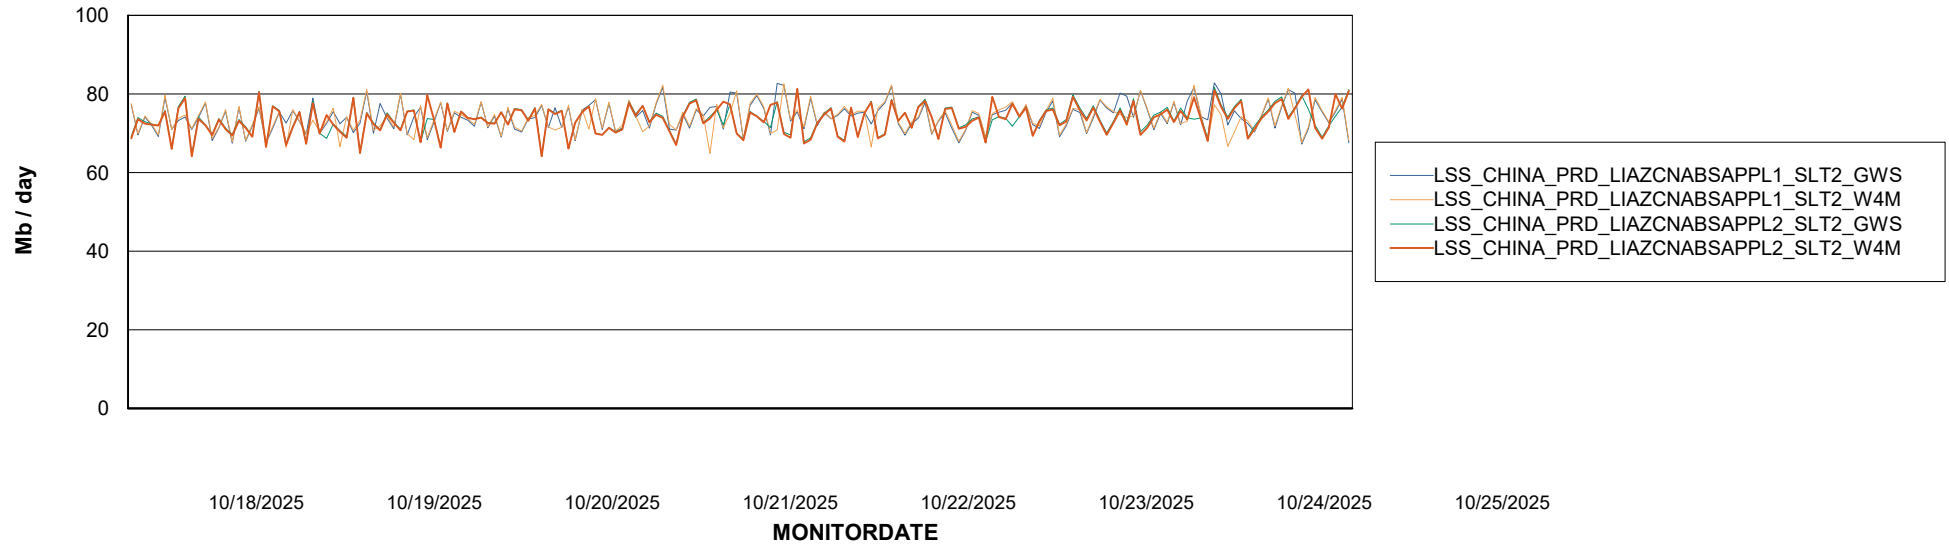

ABSSolute Web Component Services

Avg memory used per ABS Web component