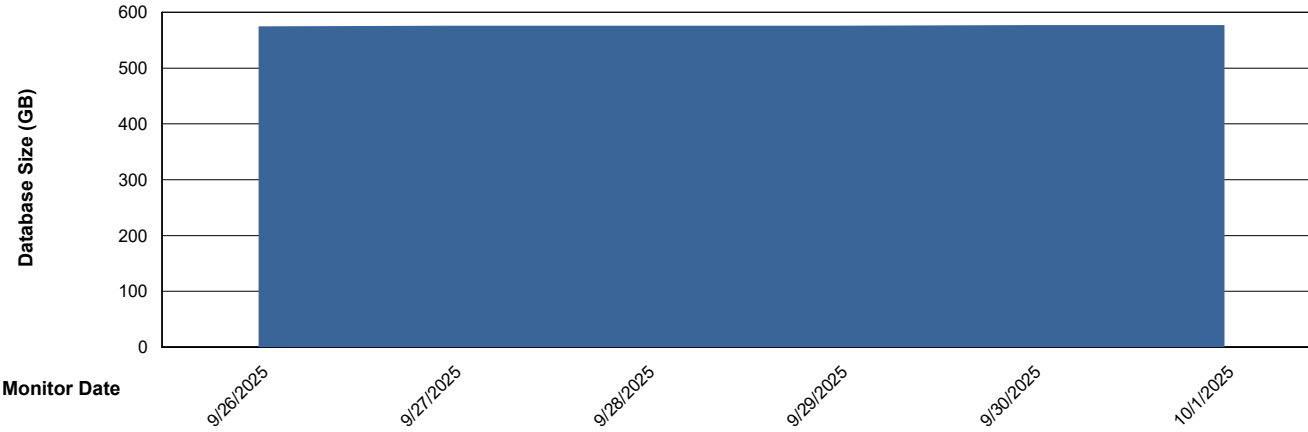

DATABASE SIZE LSS_CHINA_PRD_liazcne2VMProdABSSoluteDB1_ABS1

Database growth over last month