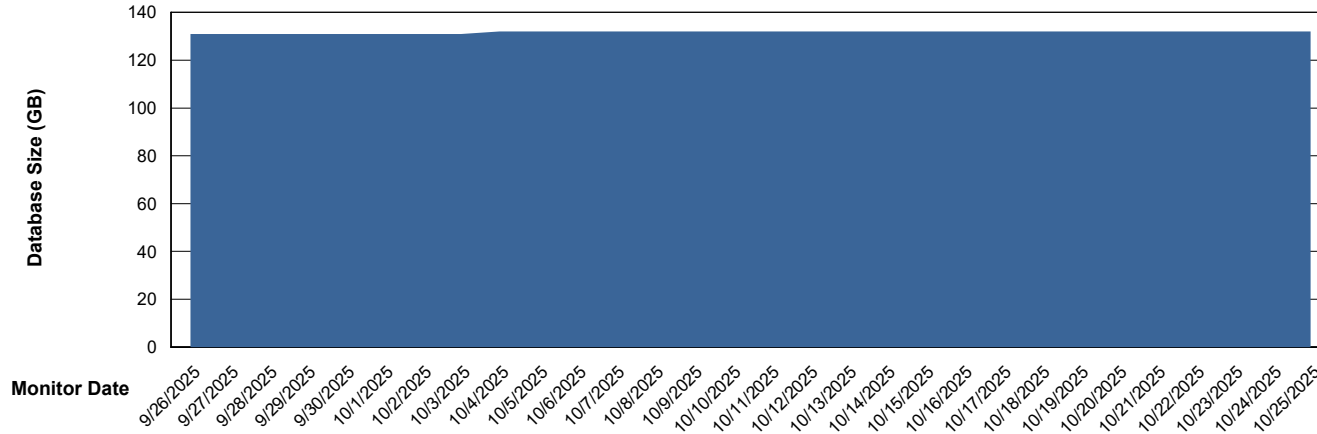

Weekly SLA Customer Report

Customer LLG_Production
Database ID 148

Database Performance LLG_ABSDB02_PROD_HSBABS1

DB Processes Max 300
DB Processes Max 4
DB Processes Max 0

Weekly SLA Customer Report

Customer LLG_Production
Database ID 148

DATABASE SIZE LLG_ABSBI01_BI_PROD_ABS1

Database growth over last month

DATABASE SIZE LLG_ABSDB01_PROD_ABS1

Database growth over last month

Weekly SLA Customer Report

Customer LLG_Production
 Database ID 148