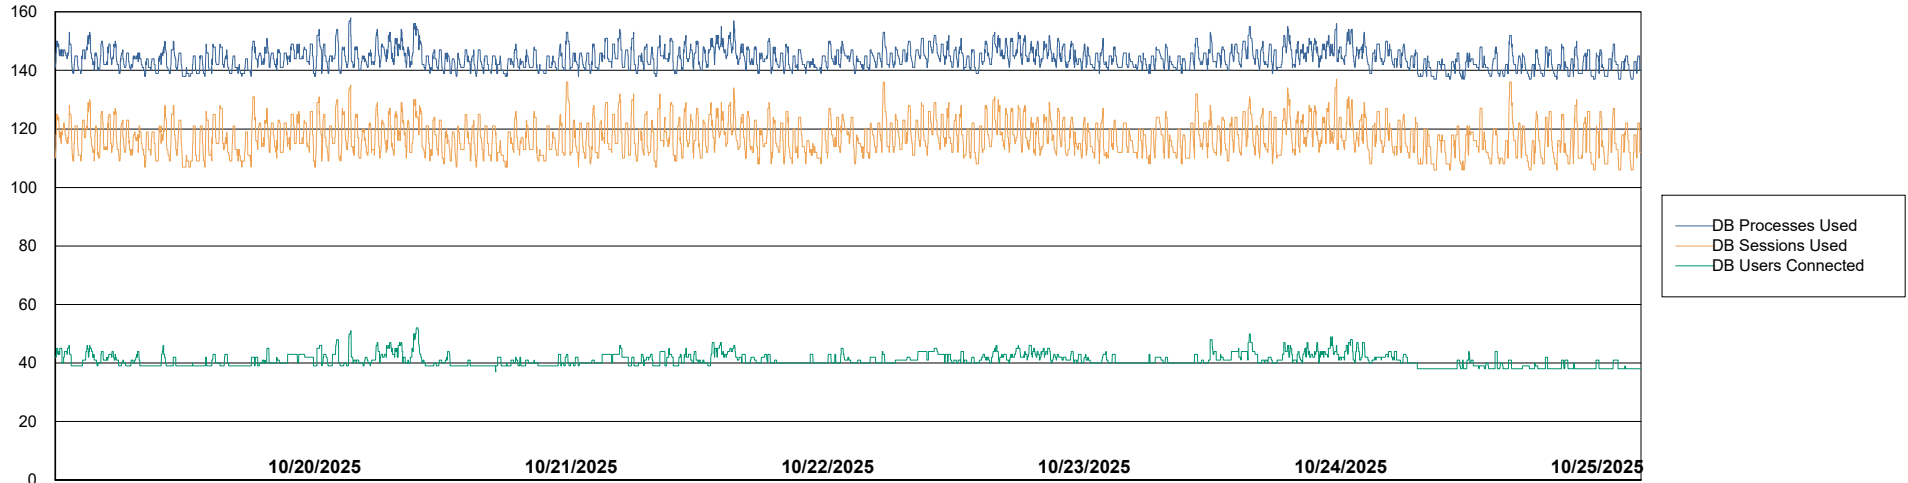

Weekly SLA Customer Report

Customer LLG_Production
Database ID 148

Database Performance LLG_ABSBI01_BI_PROD_ABS1

Weekly SLA Customer Report

Customer LLG_Production
Database ID 148

Database Performance LLG_ABSDB01_PROD_ABS1