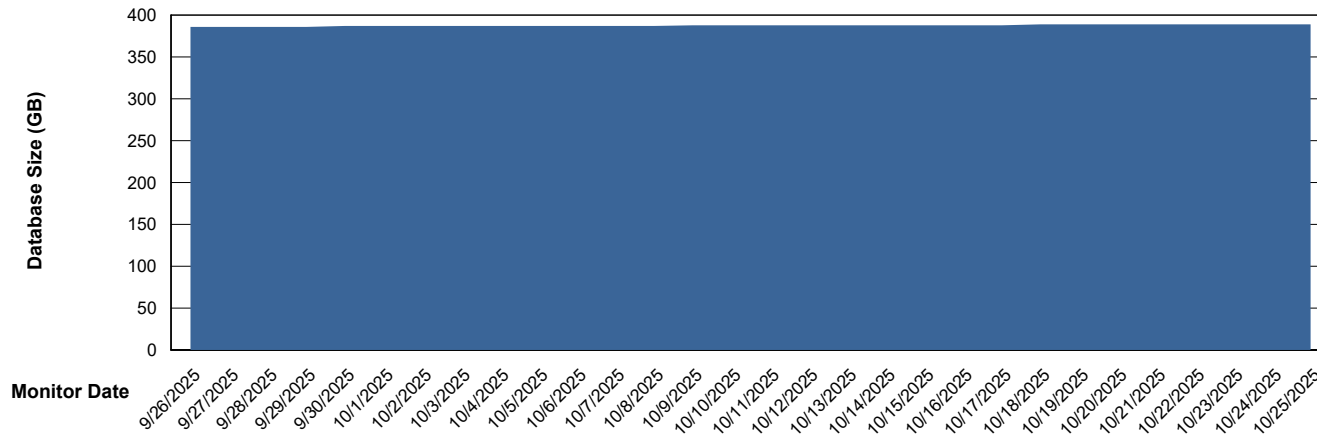

DATABASE SIZE LLG_ABSDB01_PROD_ABS1

Database growth over last month