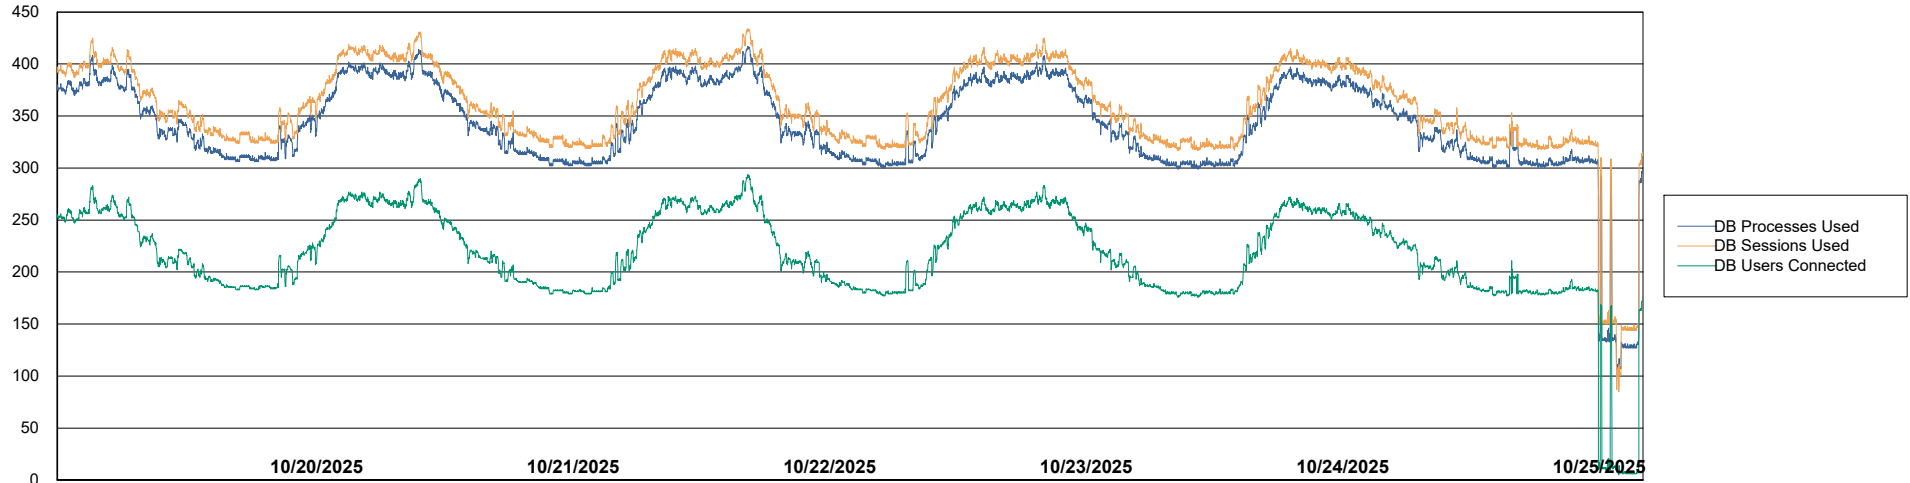

Weekly SLA Customer Report

Customer KLH_Production (24/7)
Database ID 139

Database Performance KLH_PRD_SRSBIDB02_ABS1

Weekly SLA Customer Report

Customer KLH_Production (24/7)
Database ID 139

Database Performance KLH_PRD_SRSD01_ABS1