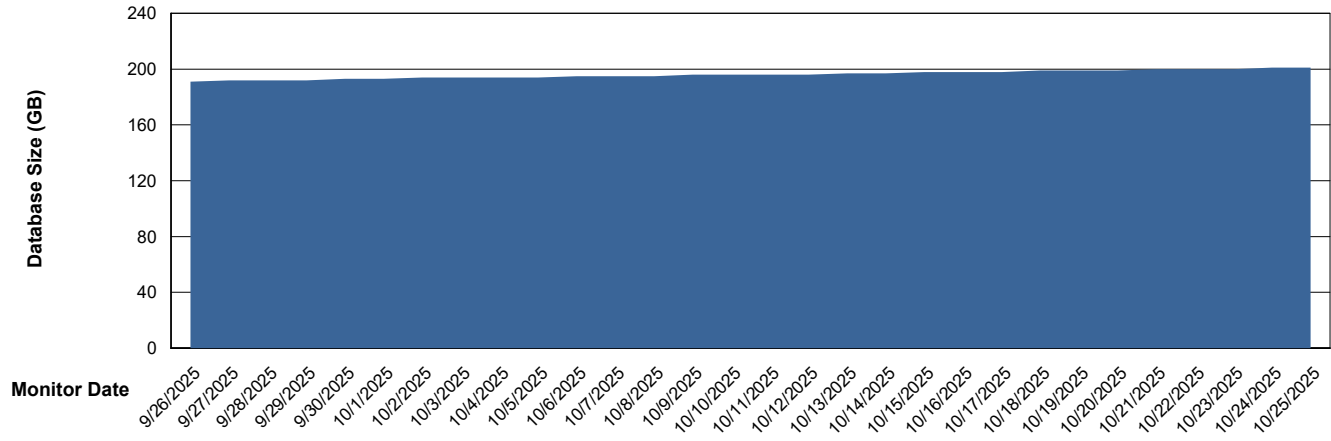

Weekly SLA Customer Report

Customer KLH_Production (24/7)
Database ID 139

Database Performance KLH_PRD_SRSD02_HSBABS1

DB Processes Max 0
DB Processes Max 4
DB Processes Max 1,000

Weekly SLA Customer Report

Customer KLH_Production (24/7)
Database ID 139

DATABASE SIZE KLH_PRD_SRSBIDB02_ABS1

Database growth over last month

DATABASE SIZE KLH_PRD_SRSDB01_ABS1

Database growth over last month

Weekly SLA Customer Report