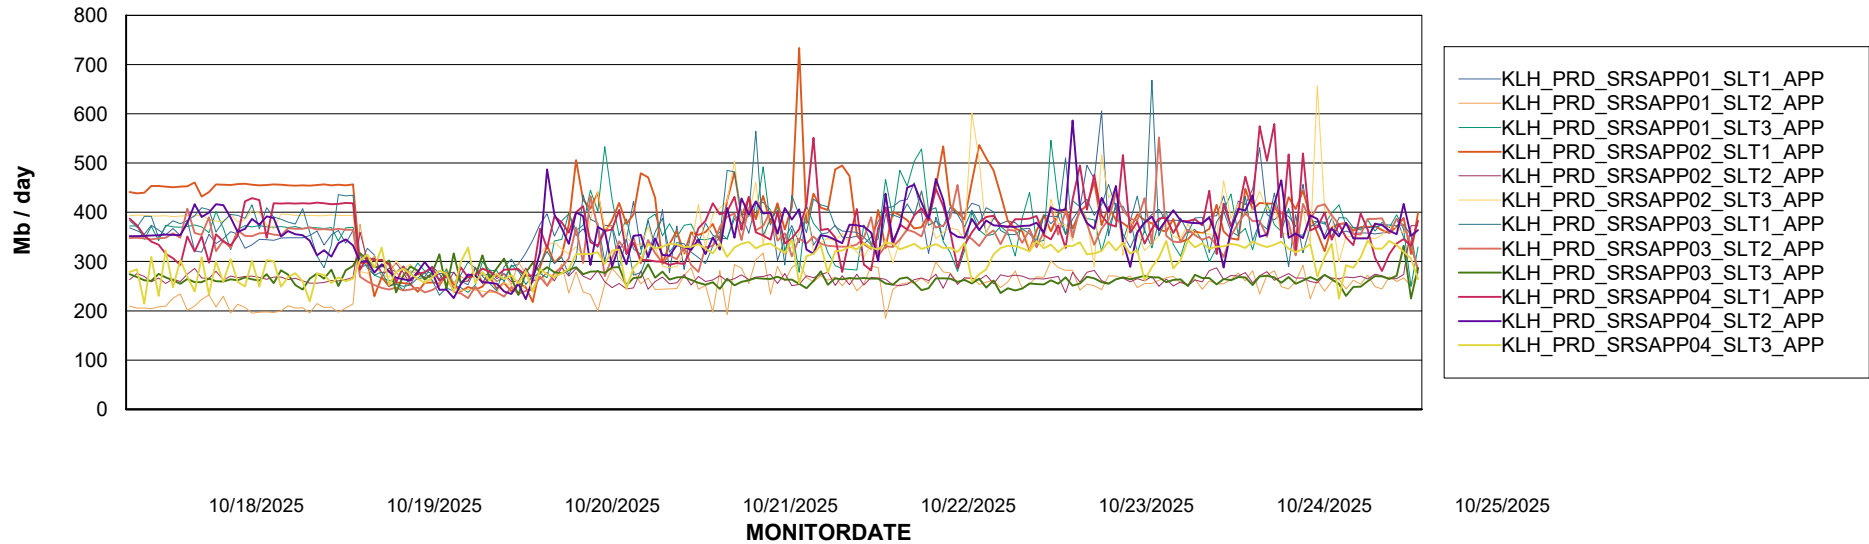

ABSSolute Application Server Services

Avg memory used per ABS Server Service