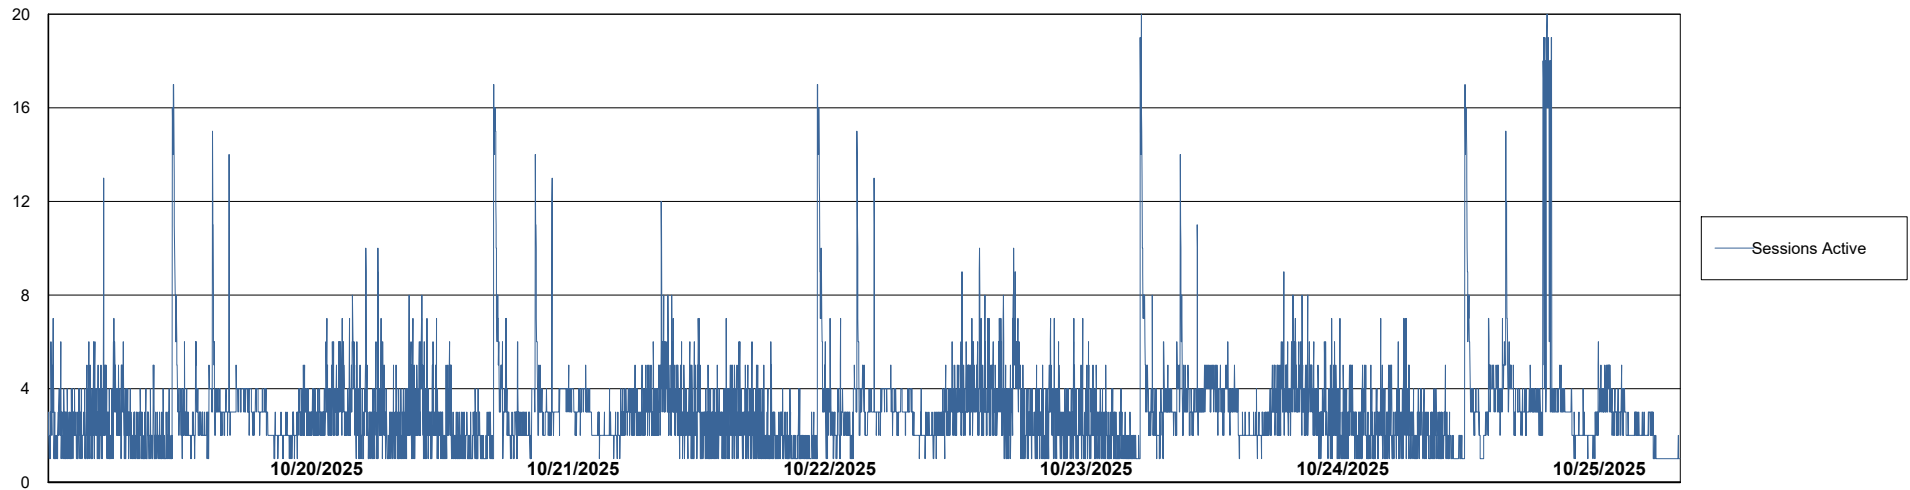

Weekly SLA Customer Report

Customer KLH_Production (24/7)
Database ID 139

Database Performance KLH_PRD_SRSBIDB02_ABS1

Weekly SLA Customer Report

Customer KLH_Production (24/7)
Database ID 139

Database Performance KLH_PRD_SRSD01_ABS1