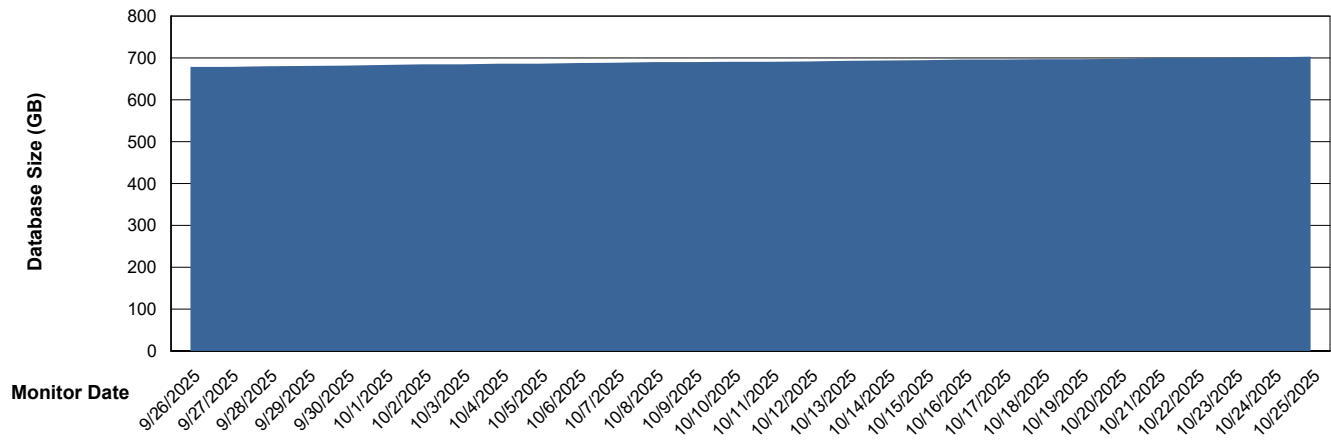

Customer KLH_Production (24/7)
Database ID 139

DATABASE SIZE KLH_PRD_SRSBIDB02_ABS1

Database growth over last month

DATABASE SIZE KLH_PRD_SRSDB01_ABS1

Database growth over last month

Weekly SLA Customer Report