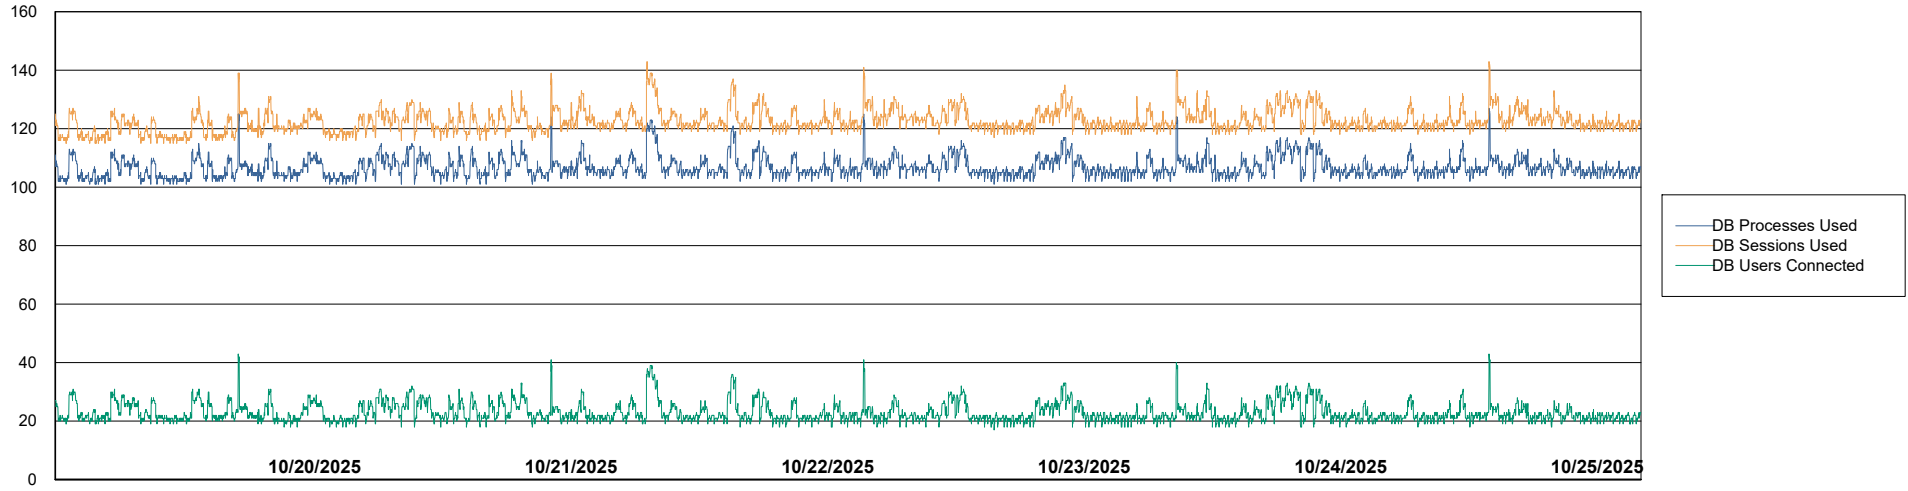

Weekly SLA Customer Report

Customer KLH_Production (24/7)
Database ID 139

Database Performance KLH_PRD_SRSBIDB02_ABS1

Weekly SLA Customer Report

Customer KLH_Production (24/7)
Database ID 139

Database Performance KLH_PRD_SRSD01_ABS1