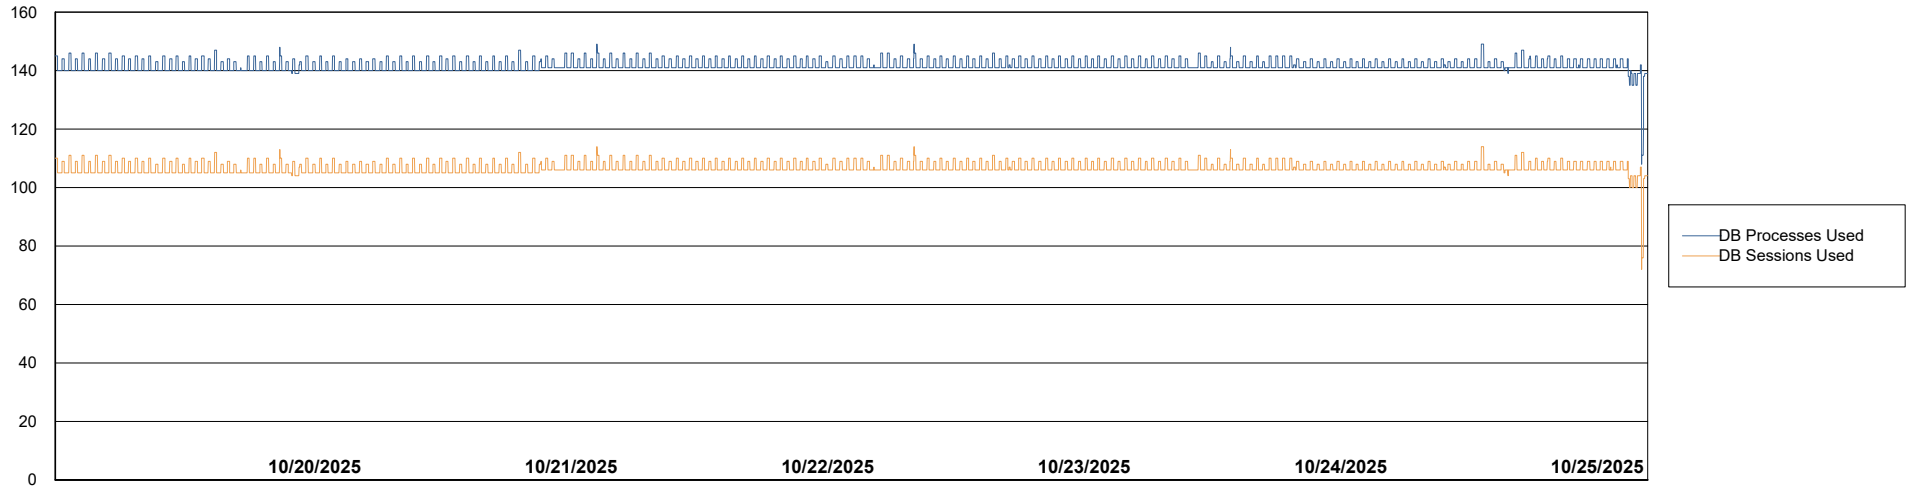

Database Performance KLH_PRD_SRSD02_HSBABS1

DB Processes Max 0
DB Processes Max 4
DB Processes Max 1,000