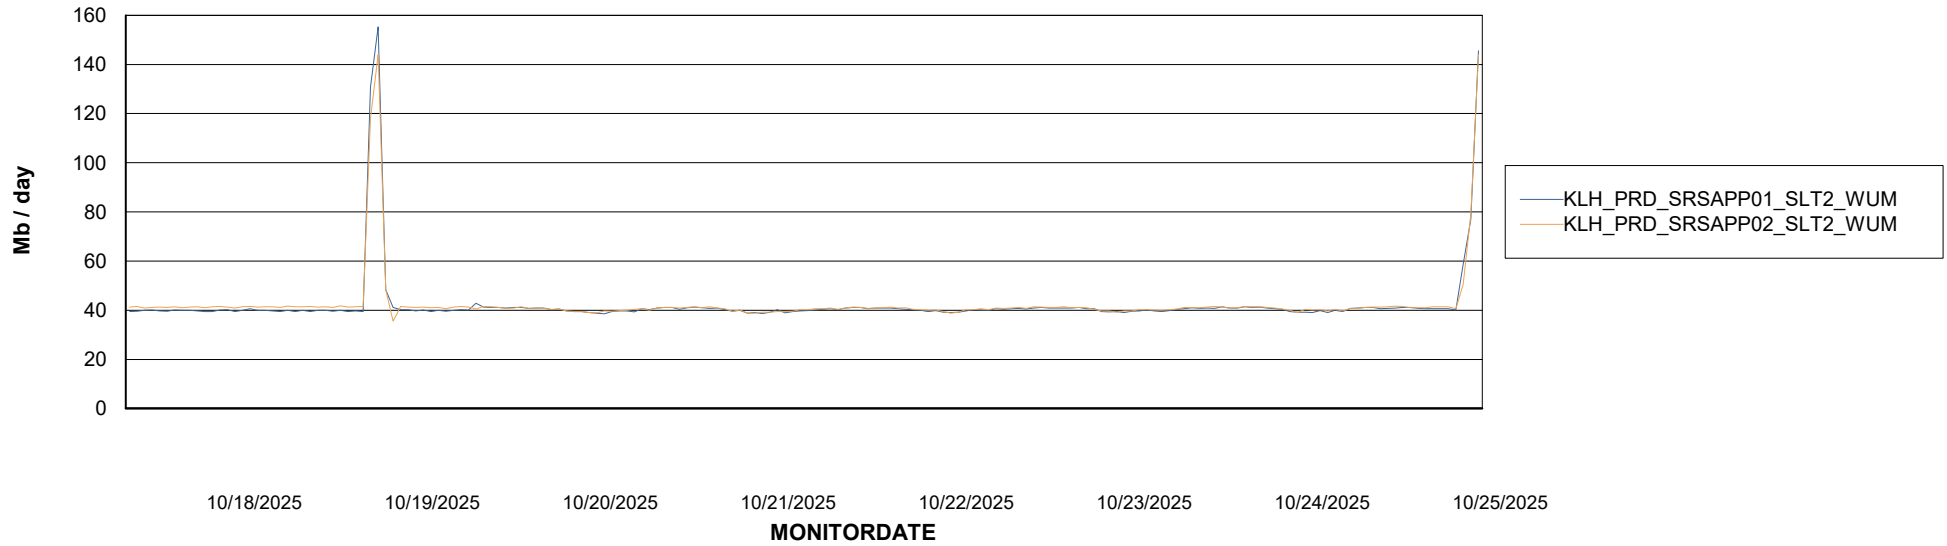

ABSSolute Web Component Services

Avg memory used per ABS Web component