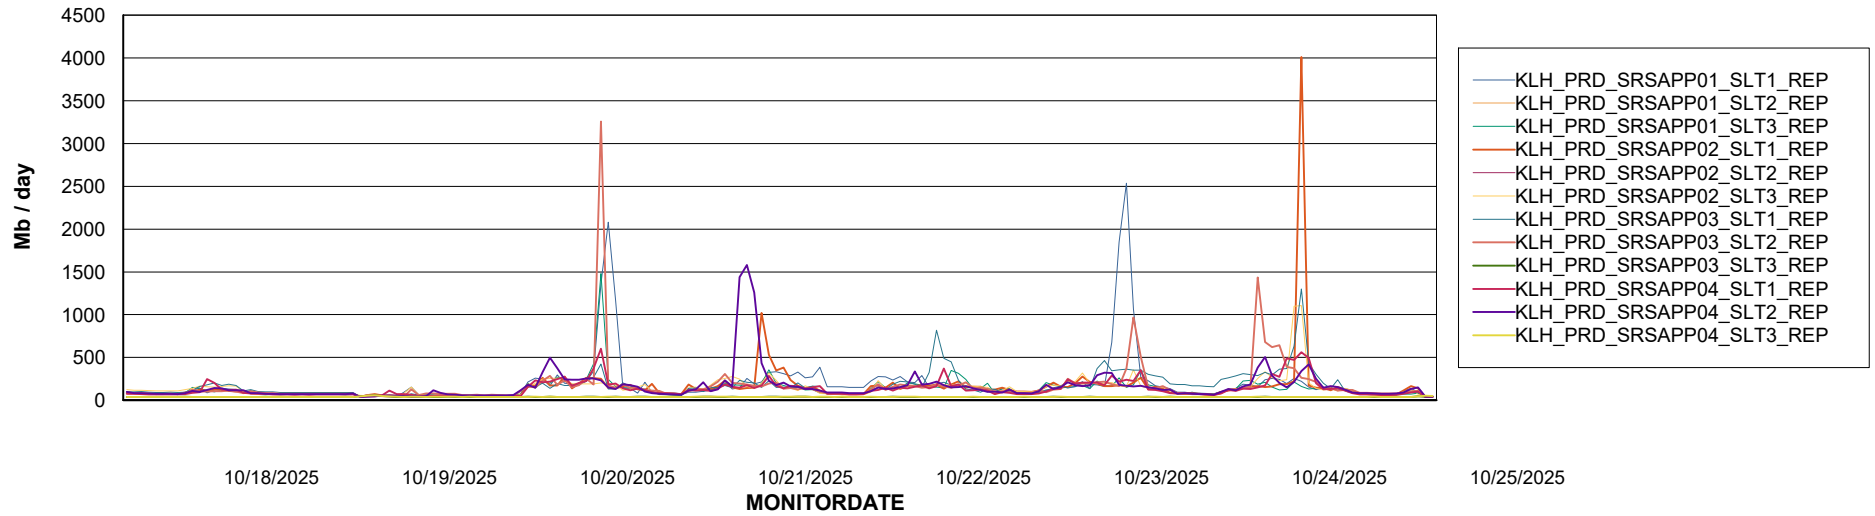

ABSSolute Application ReportServer Services

Avg memory used per ReportServer Service