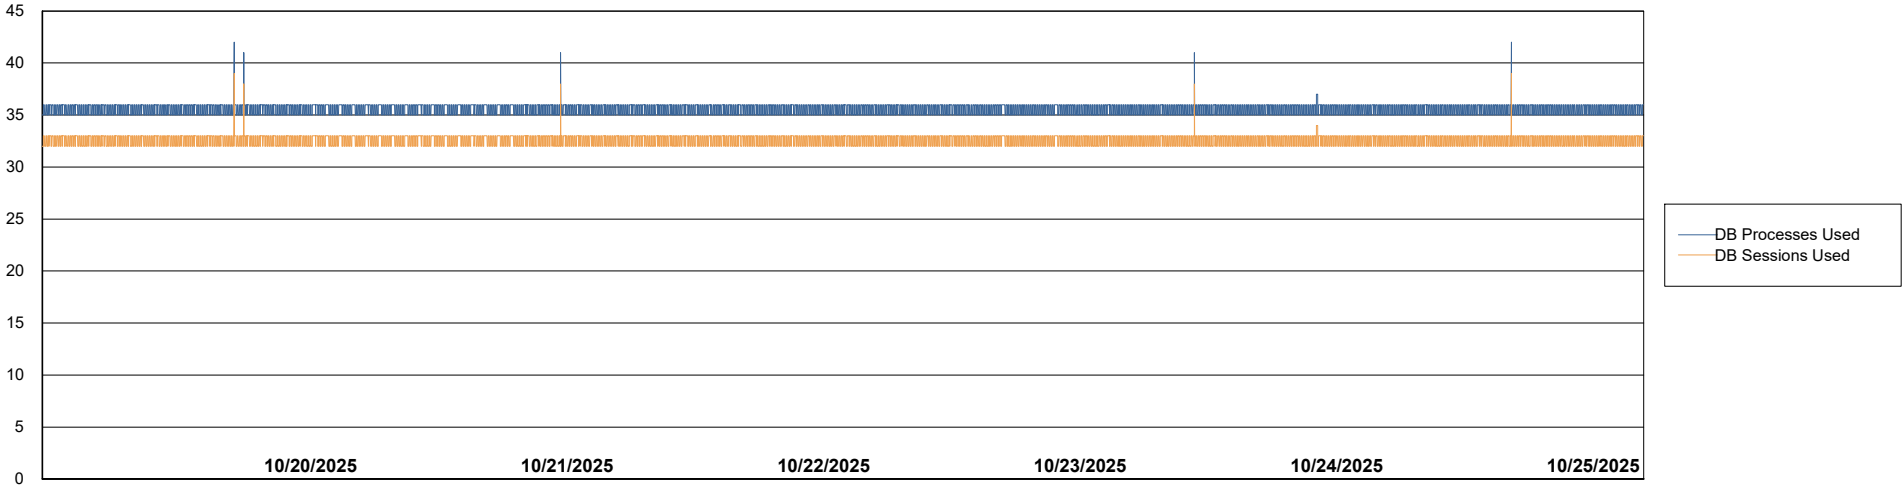

Database Performance KLA_STB_KLAHQORA06_DB_HSBABS1

DB Processes Max 1,000