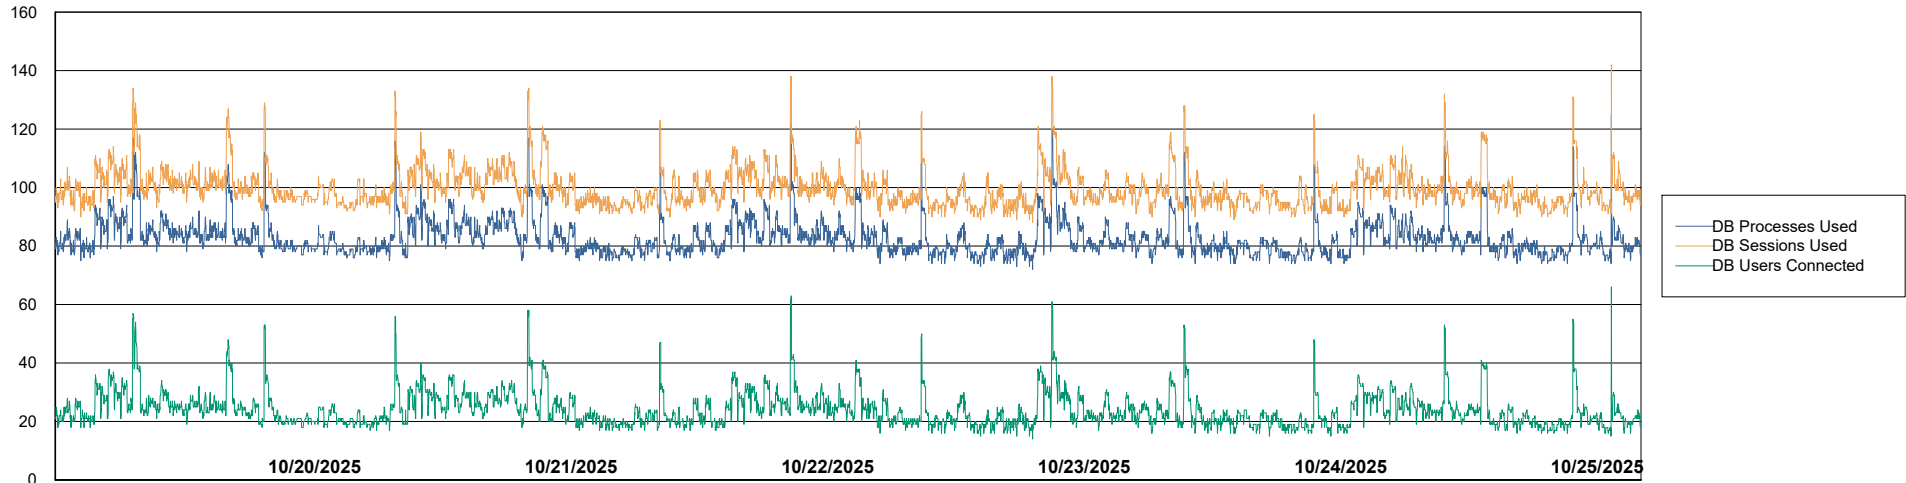

Database Performance KBR-BI-TOR_PROD_ABS1