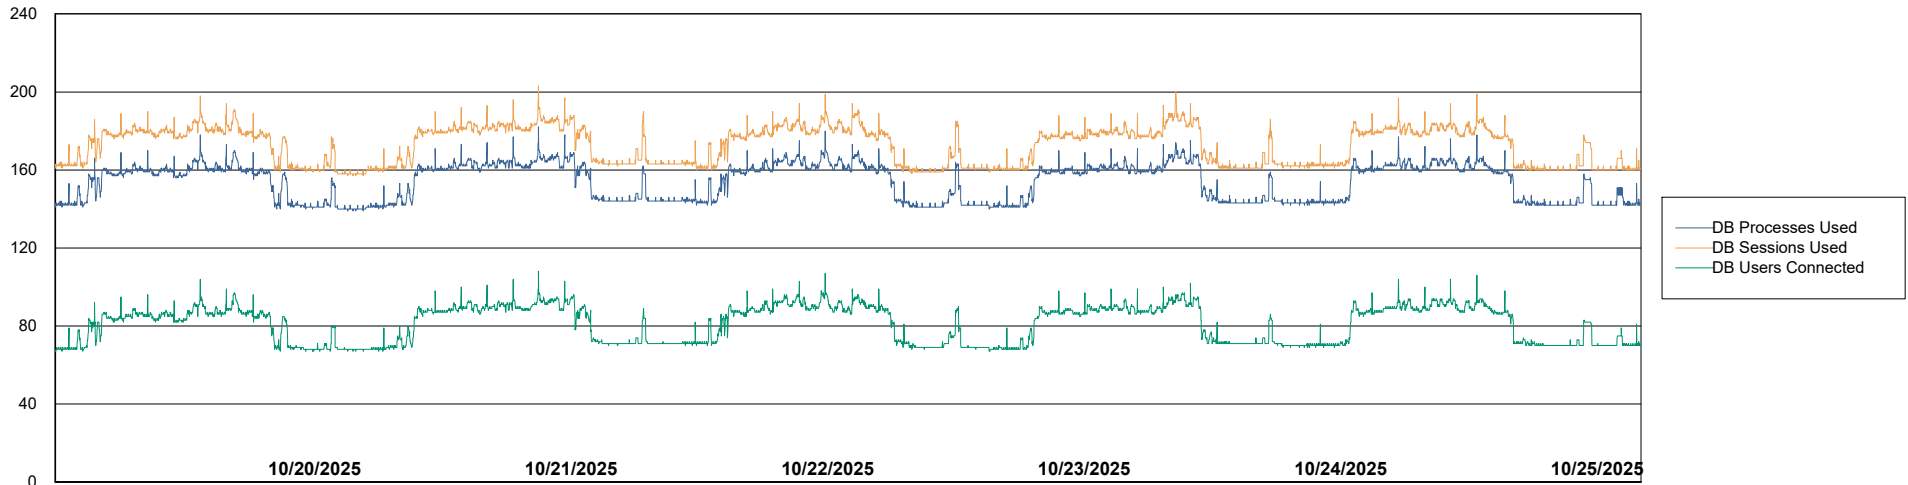

Database Performance KBR-DBS1-TOR_PROD_ABS1