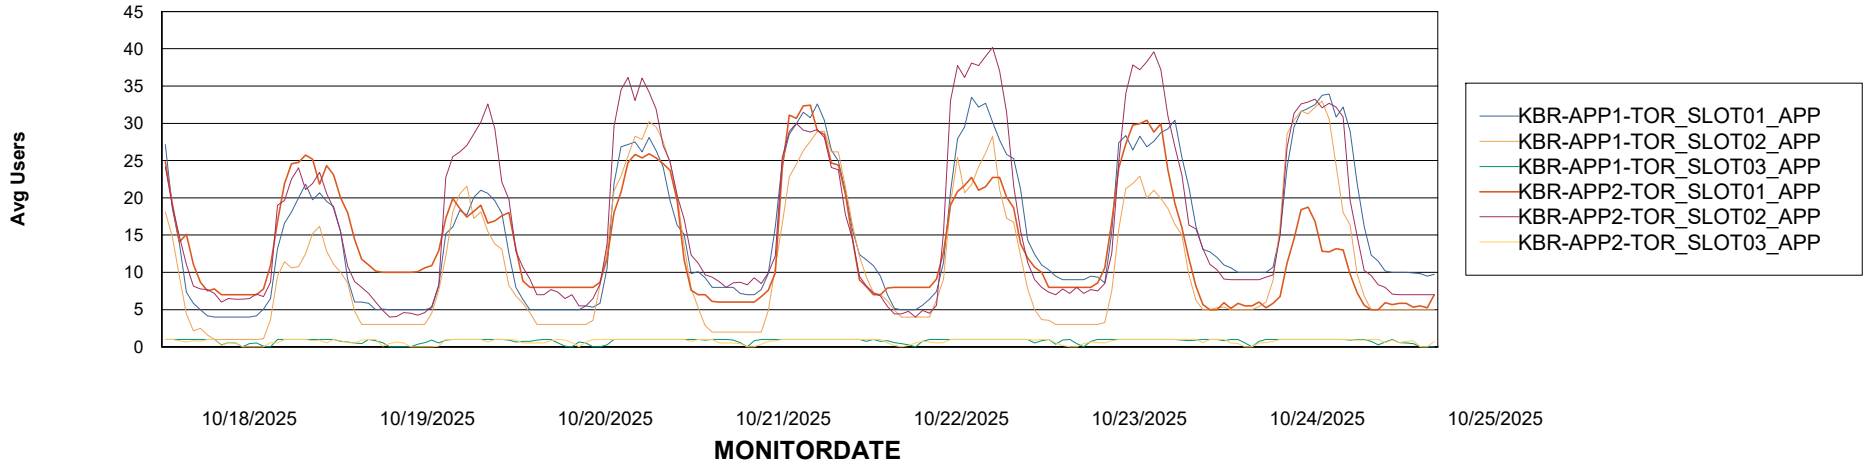

Avg users per day per ABS server