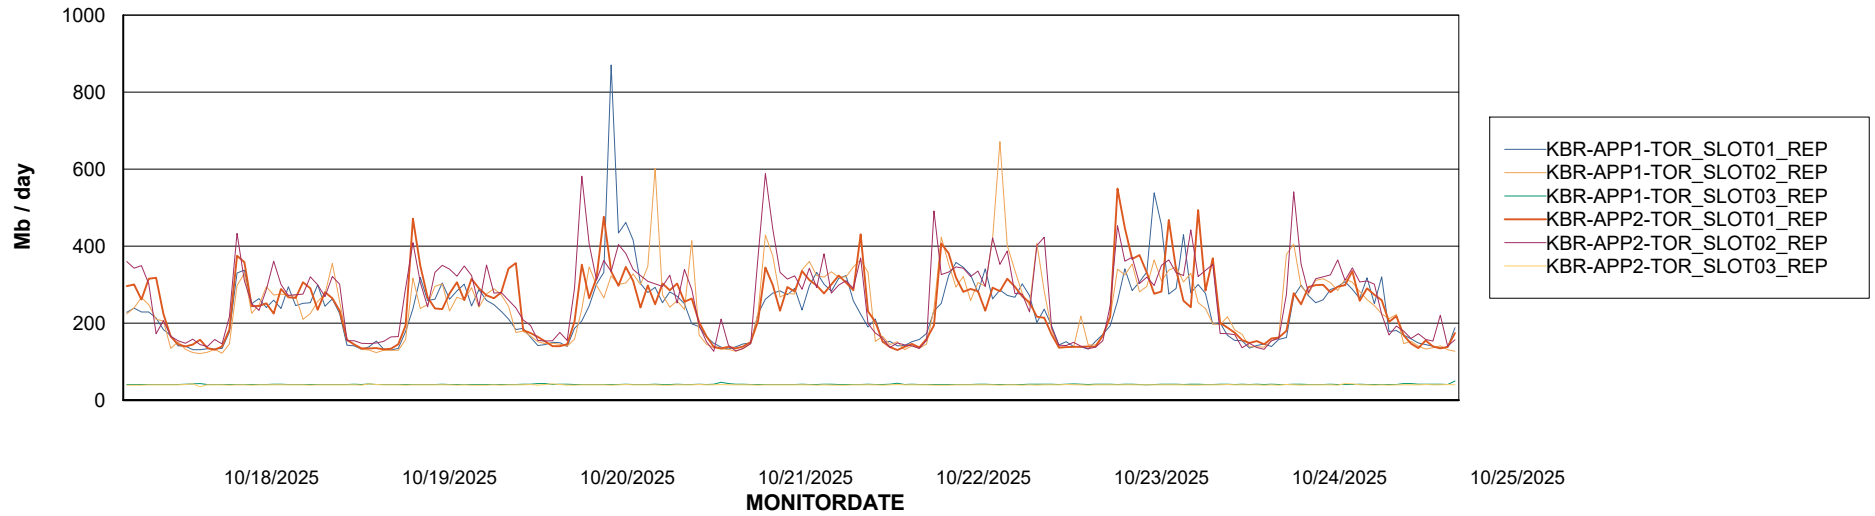

ABSSolute Application ReportServer Services

Avg memory used per ReportServer Service