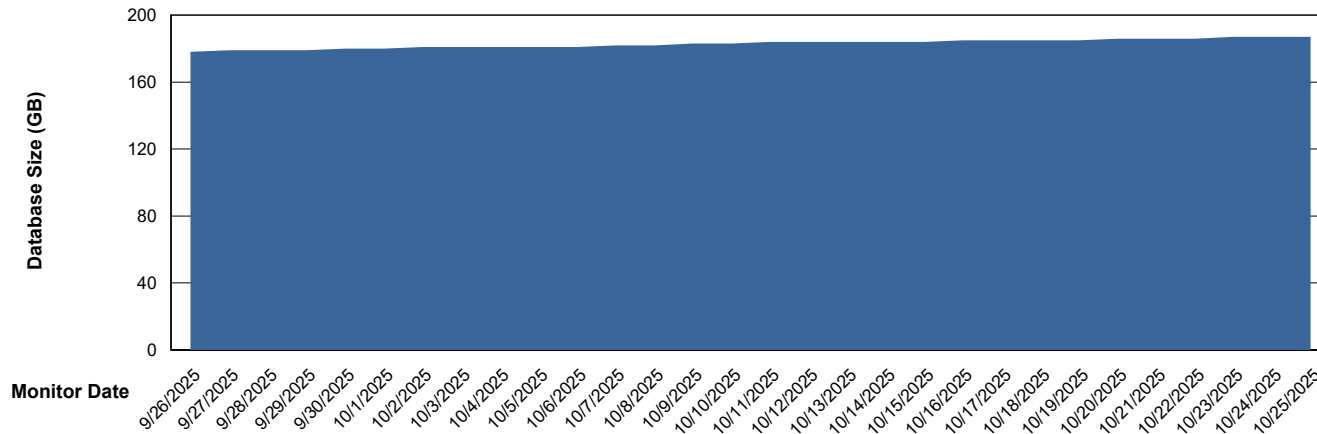

DATABASE SIZE KBR-DBS1-TOR_PROD_ABS1

Database growth over last month