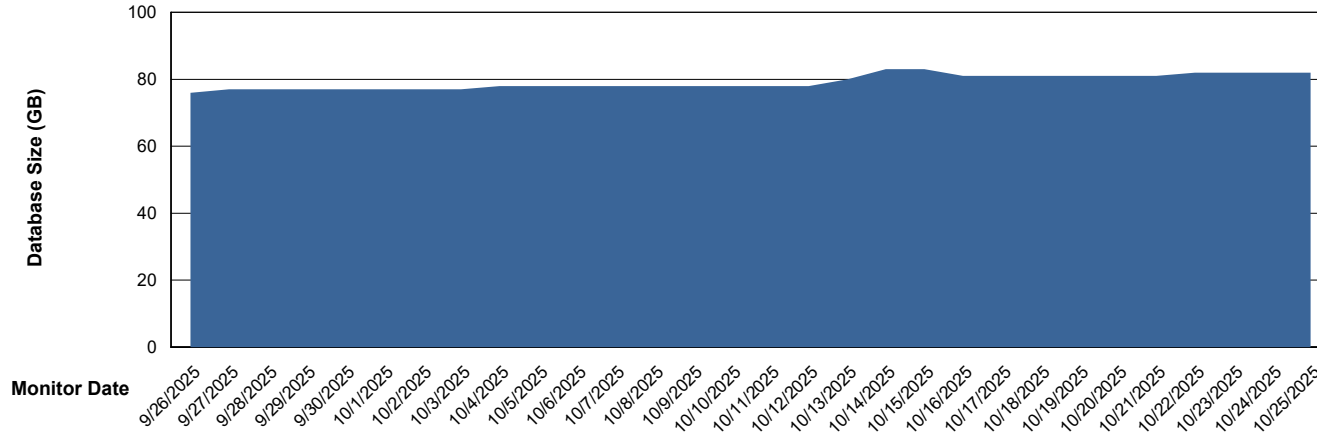

DATABASE SIZE KBR-BI-TOR_PROD_ABS1

Database growth over last month