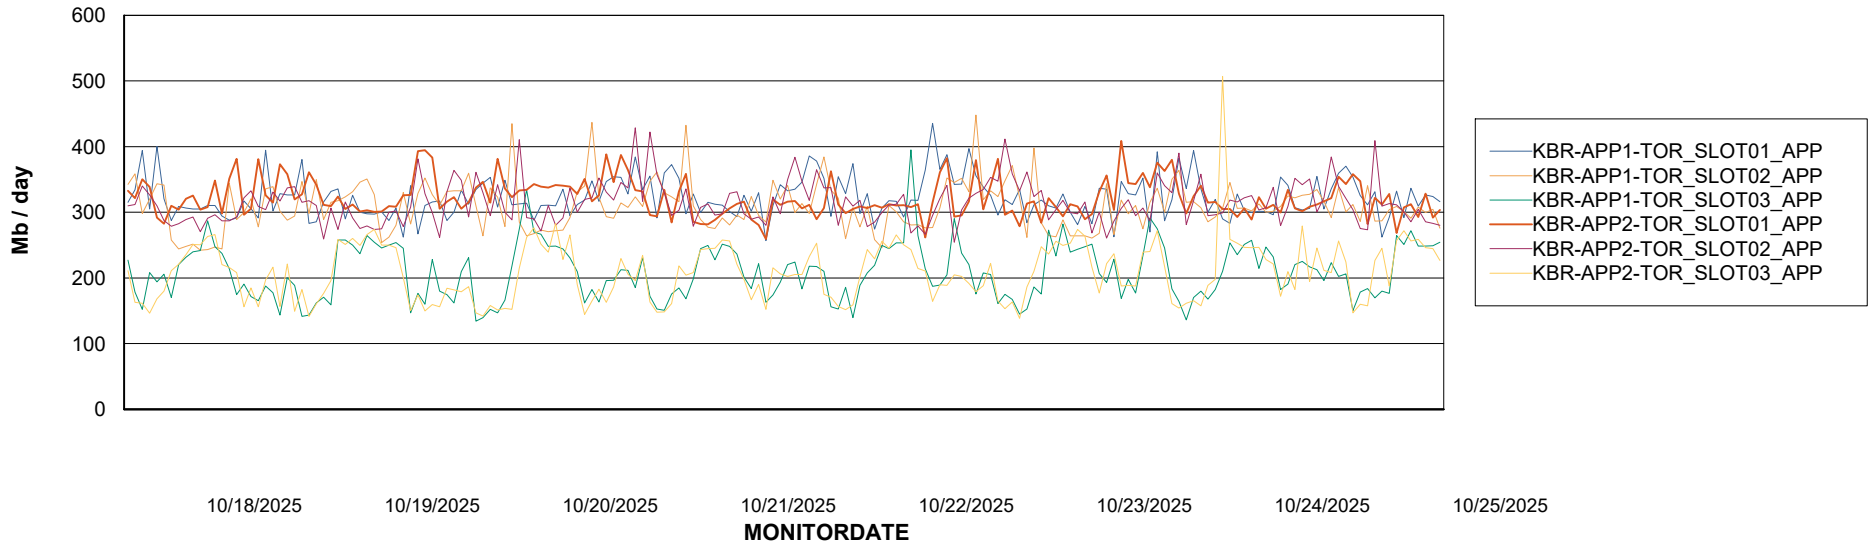

ABSSolute Application Server Services

Avg memory used per ABS Server Service