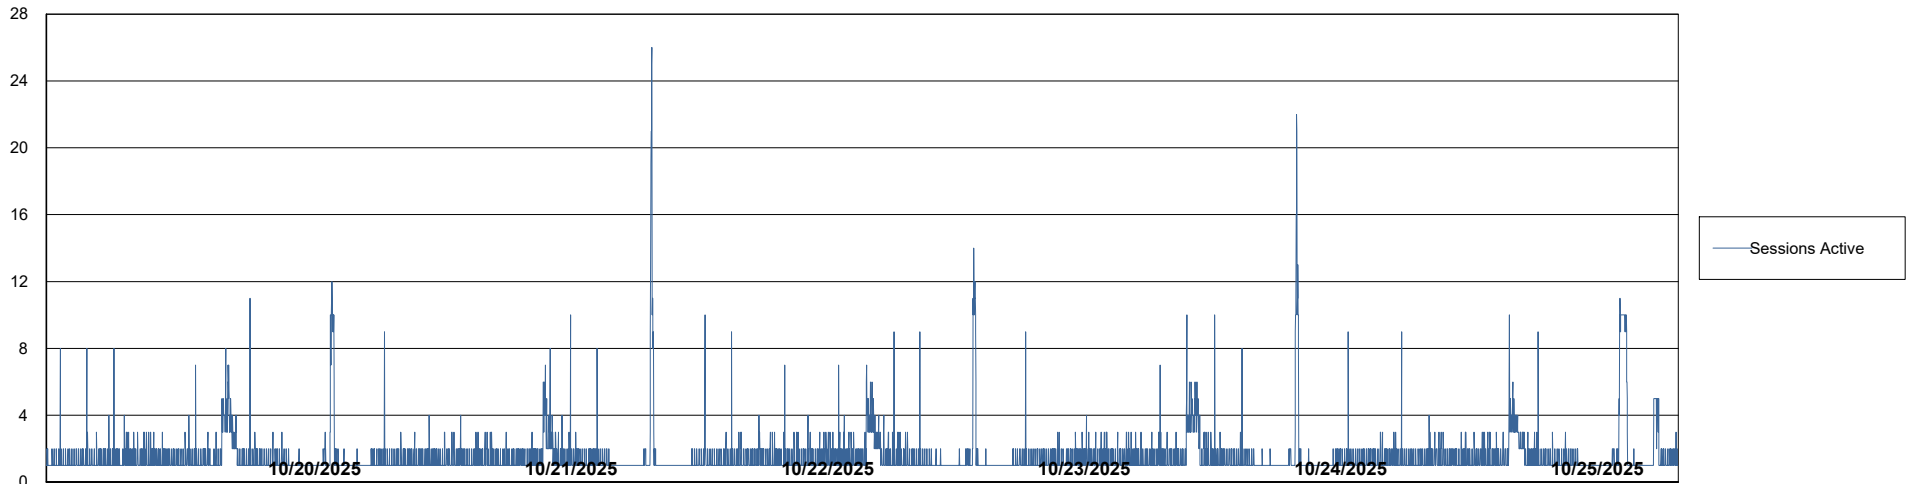

Database Performance KBR-DBS1-TOR_PROD_ABS1