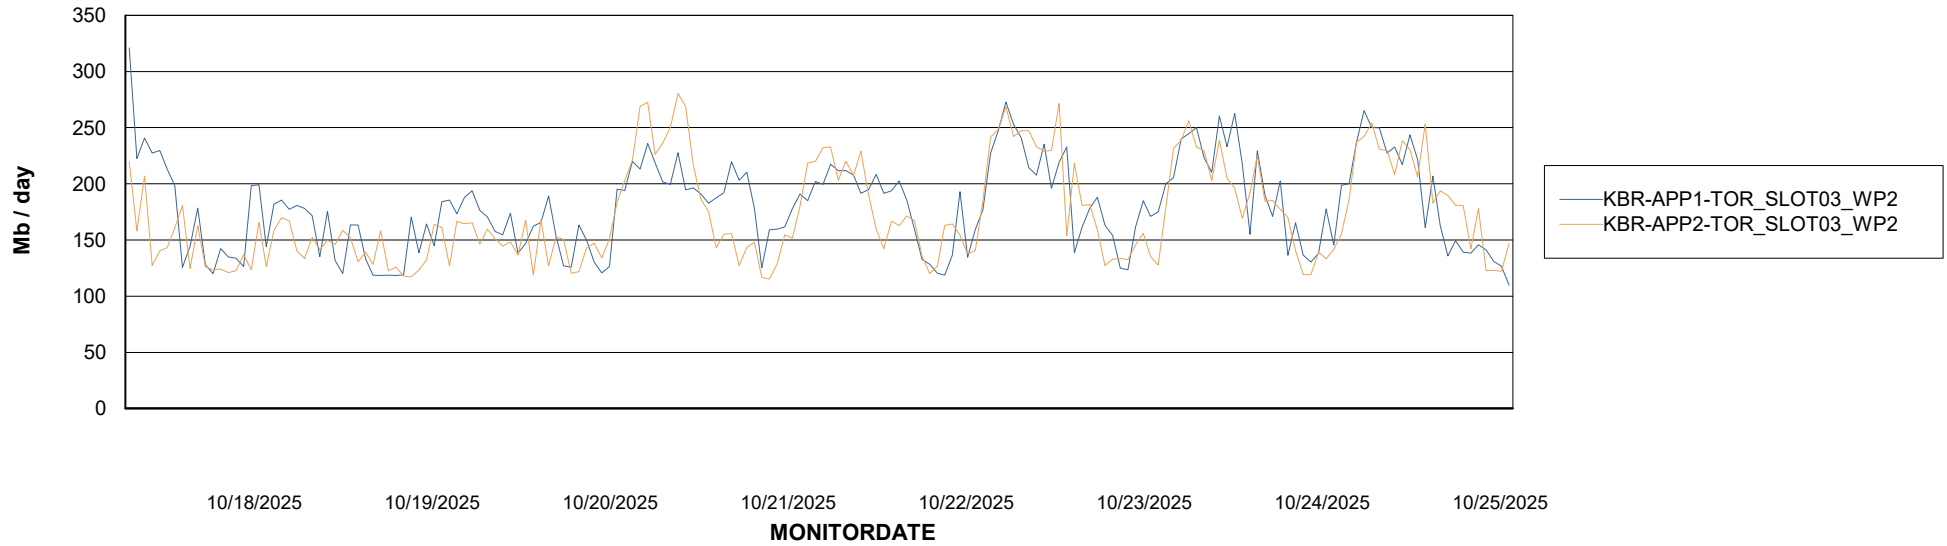

ABSolute Web Component Services

Avg memory used per ABS Web component