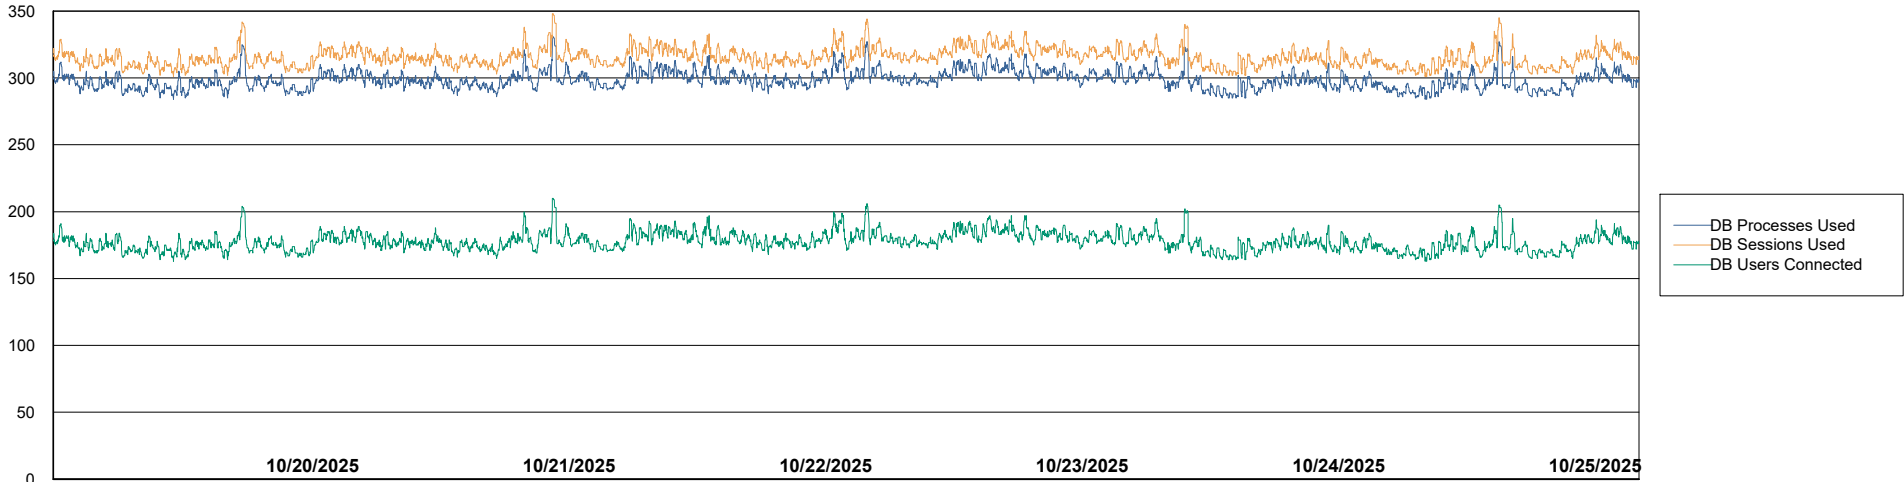

DB Processes Max 0
DB Processes Max 4
DB Processes Max 1,000

Weekly SLA Customer Report

Customer JSG_Production (24/7)
Database ID 102

Database Performance JSG_PRD_RIKER_DB_HSBABS1

Weekly SLA Customer Report