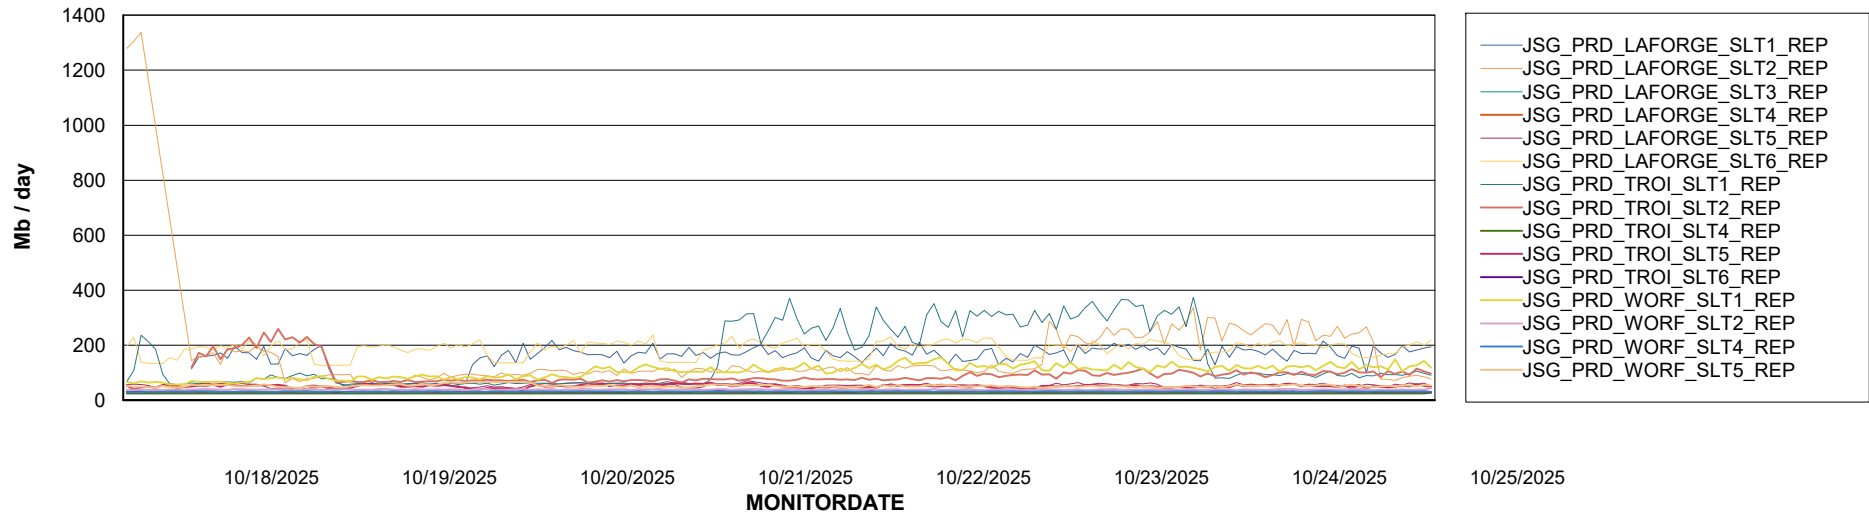

ABSSolute Application ReportServer Services

Avg memory used per ReportServer Service