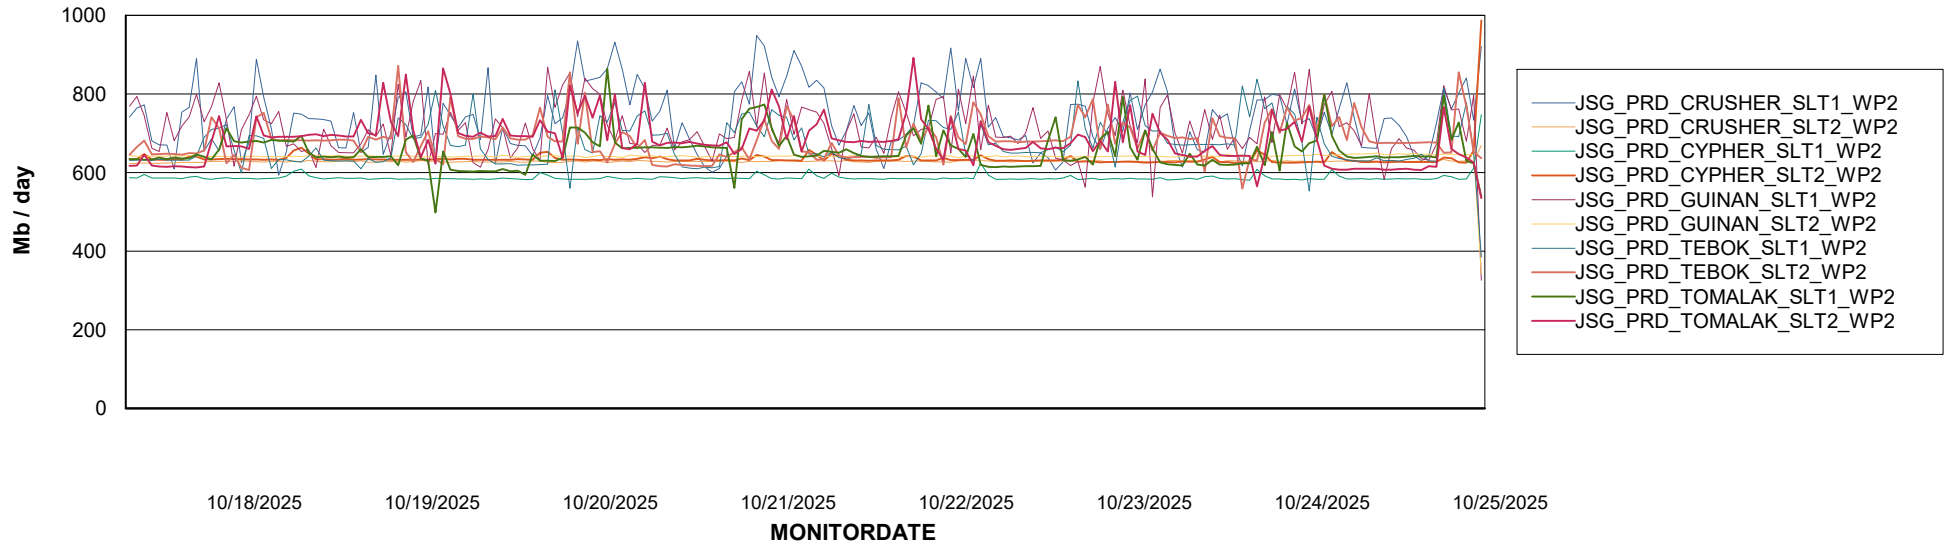

ABSSolute Web Component Services

Avg memory used per ABS Web component