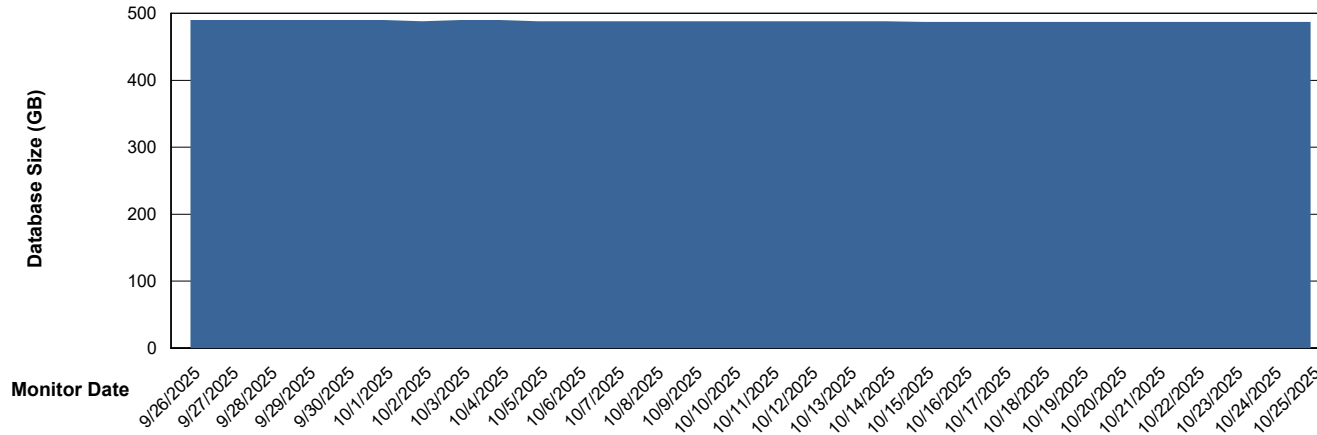

DATABASE SIZE JSG_PRD_BASHIR_DB_ABS1

Database growth over last month