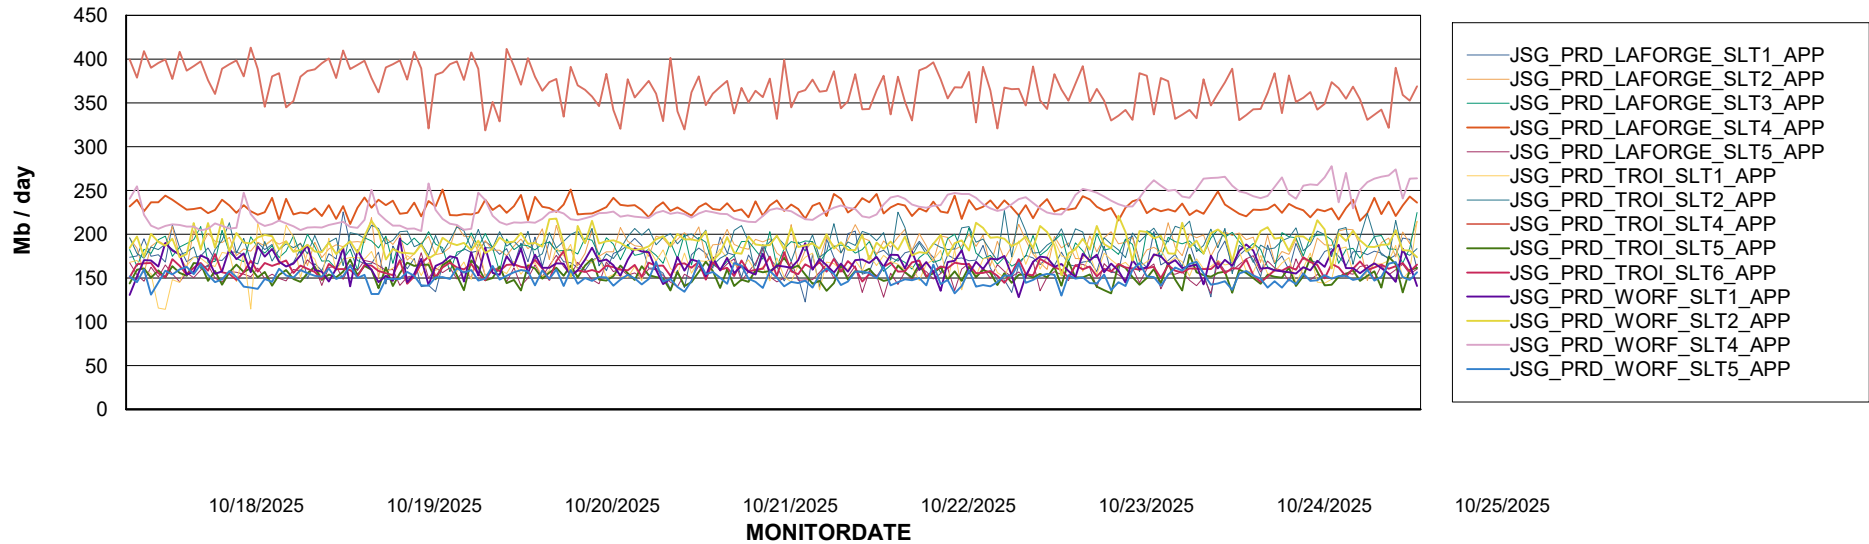

ABSSolute Application Server Services

Avg memory used per ABS Server Service