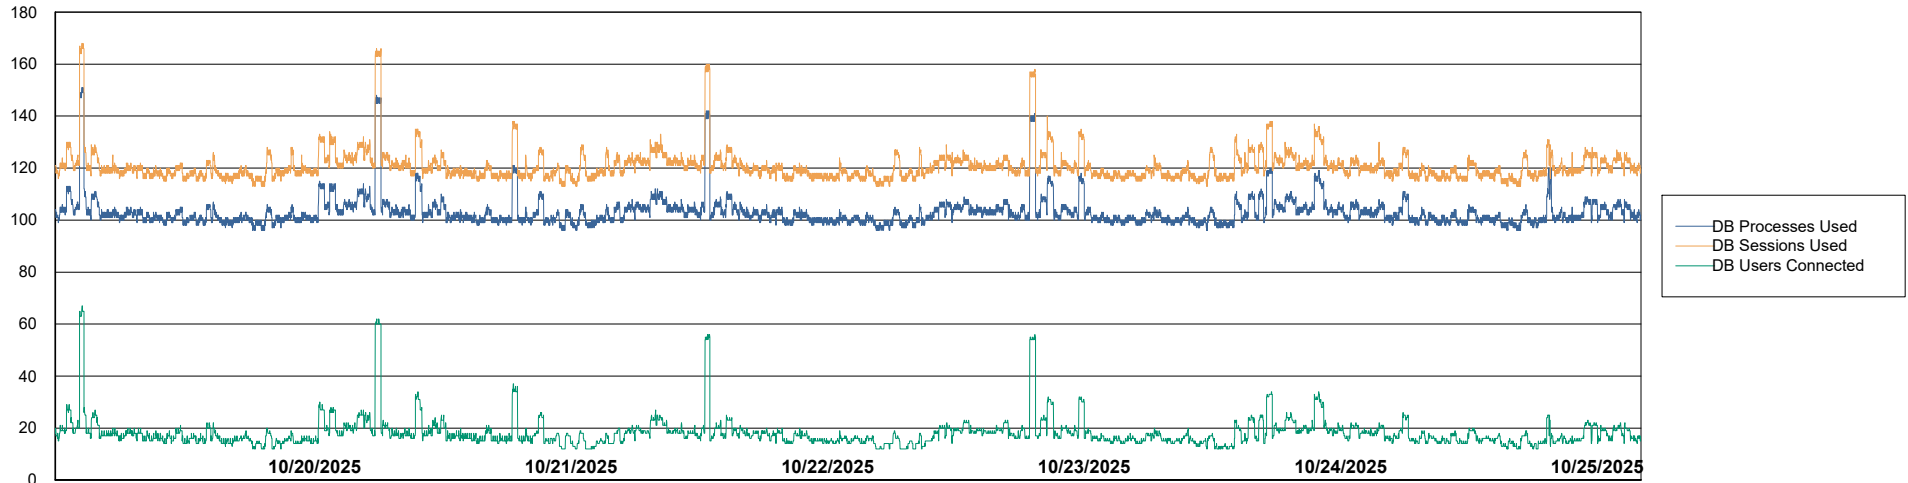

Database Performance JSG_PRD_BASHIR_DB_ABS1