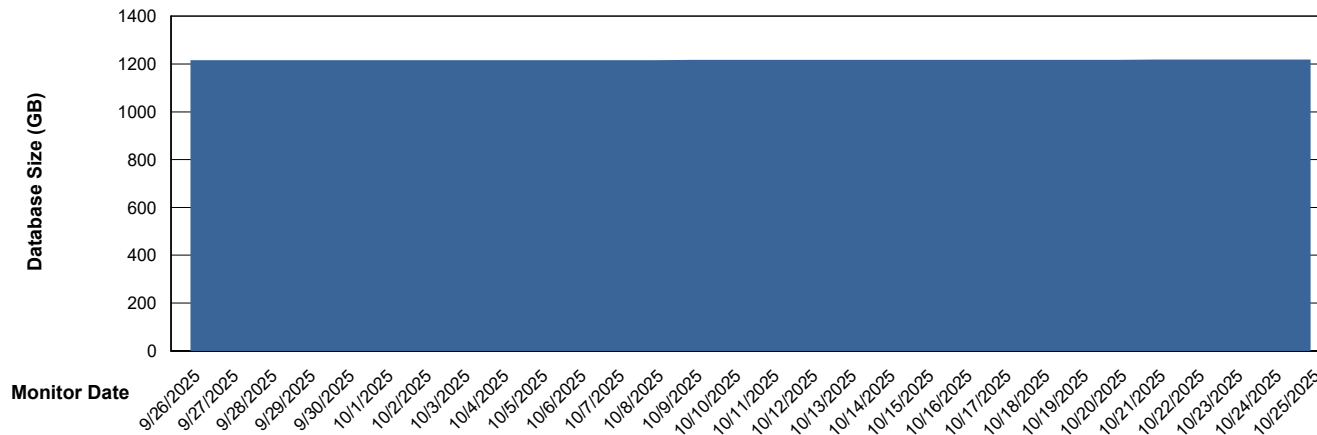

Customer JSG_Production (24/7)
Database ID 102

DATABASE SIZE JSG_PRD_BASHIR_DB_ABS1

Database growth over last month

DATABASE SIZE JSG_PRD_RIKER_DB_HSBABS1

Database growth over last month

Weekly SLA Customer Report