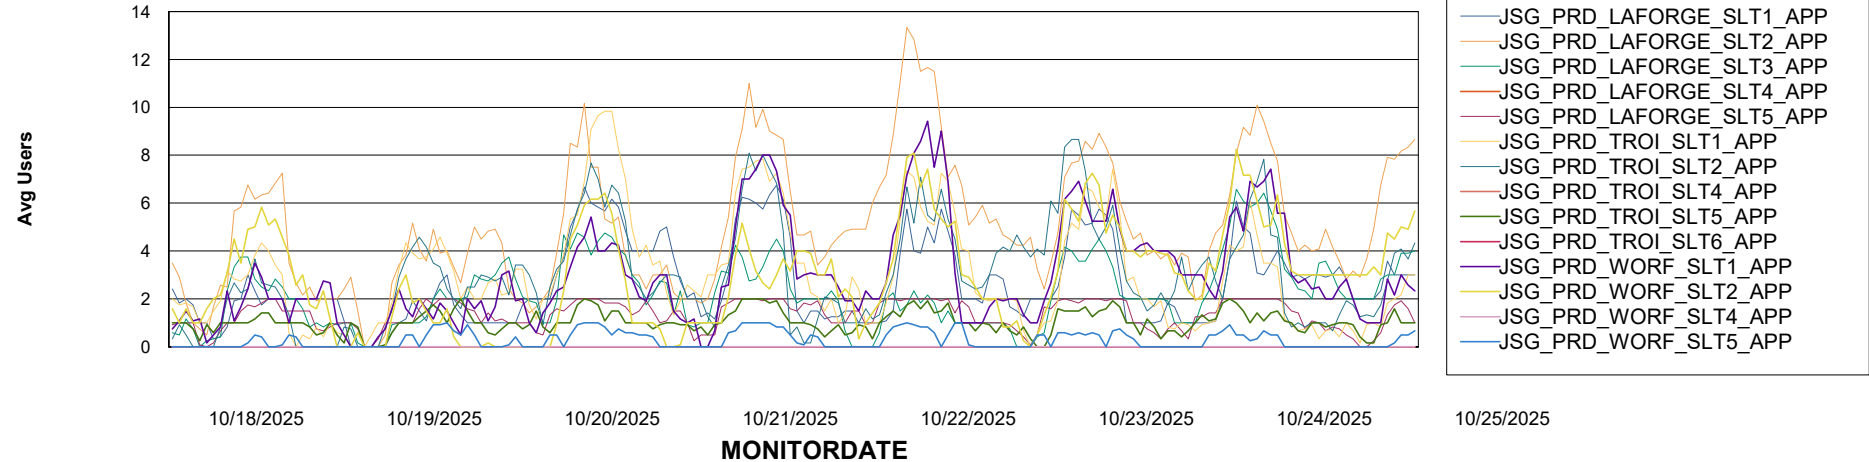

Avg users per day per ABS server