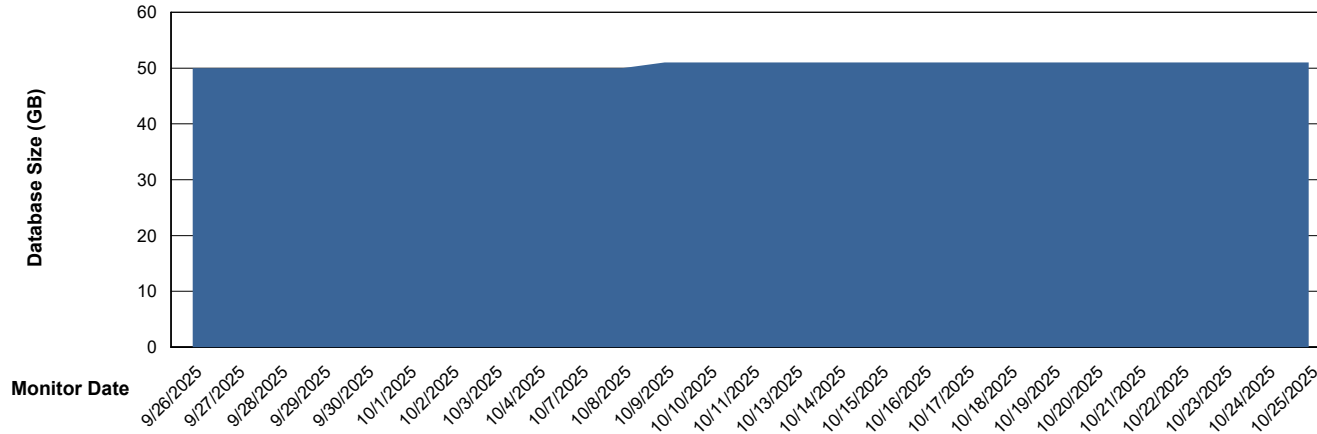

DATABASE SIZE HUE_PRD_S-ORABI2024_ABS1

Database growth over last month