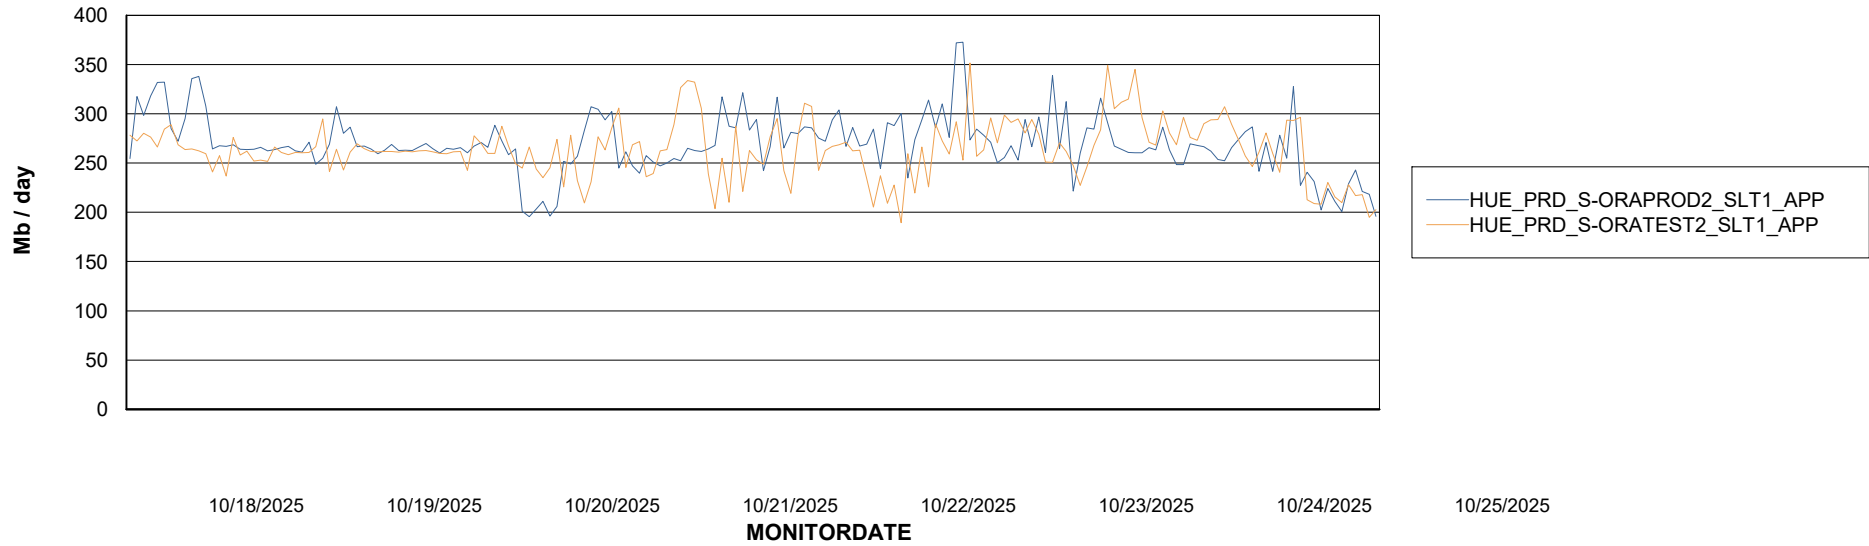

ABSSolute Application Server Services

Avg memory used per ABS Server Service