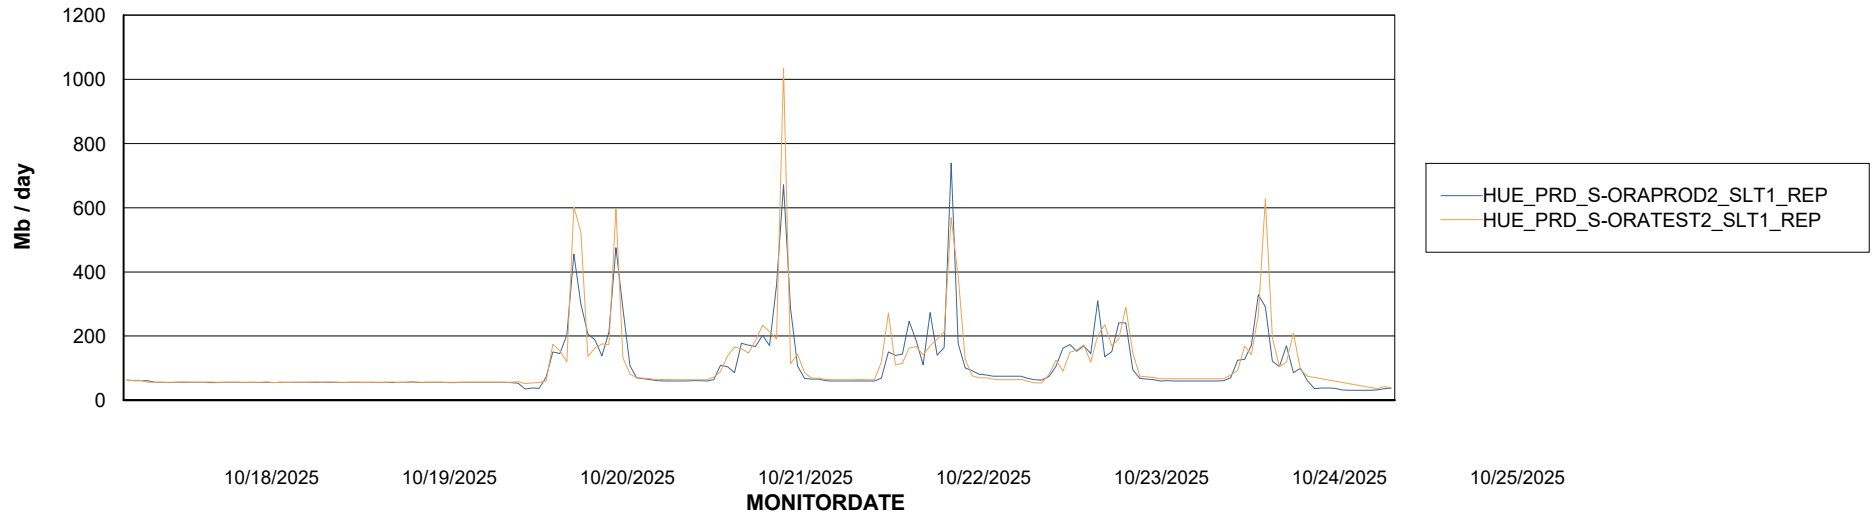

Avg memory used per ABS Server Service

Avg users per day per ABS server

Weekly SLA Customer Report

Customer HUE_Production
Database ID 154

ABSSolute Application ReportServer Services

Avg memory used per ReportServer Service