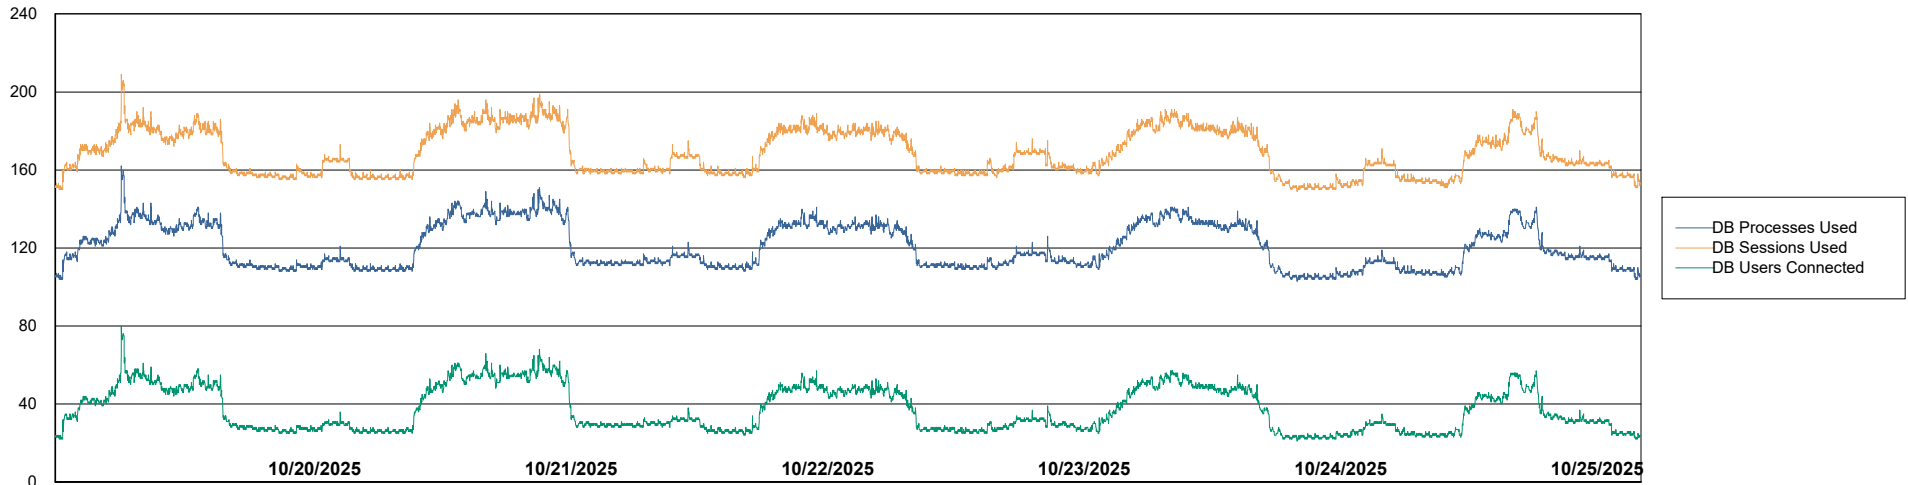

Weekly SLA Customer Report

Customer HUE_Production
Database ID 154

Database Performance HUE_PRD_S-ORABI2024_ABS1

Weekly SLA Customer Report

Customer HUE_Production
Database ID 154

Database Performance HUE_PRD_S-ORAPROD2_ABS1