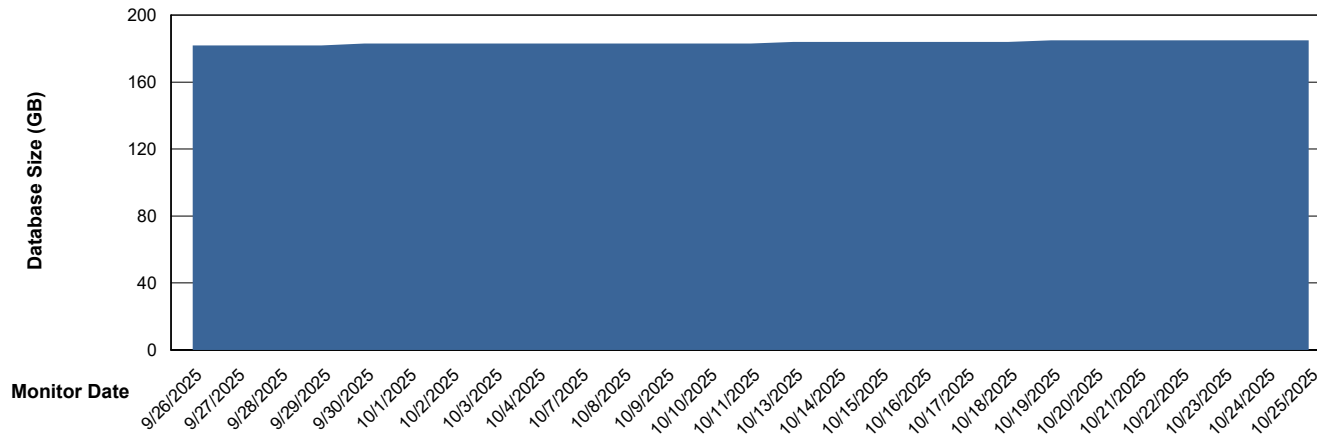

DATABASE SIZE HUE_PRD_S-ORAPROD2_ABS1

Database growth over last month