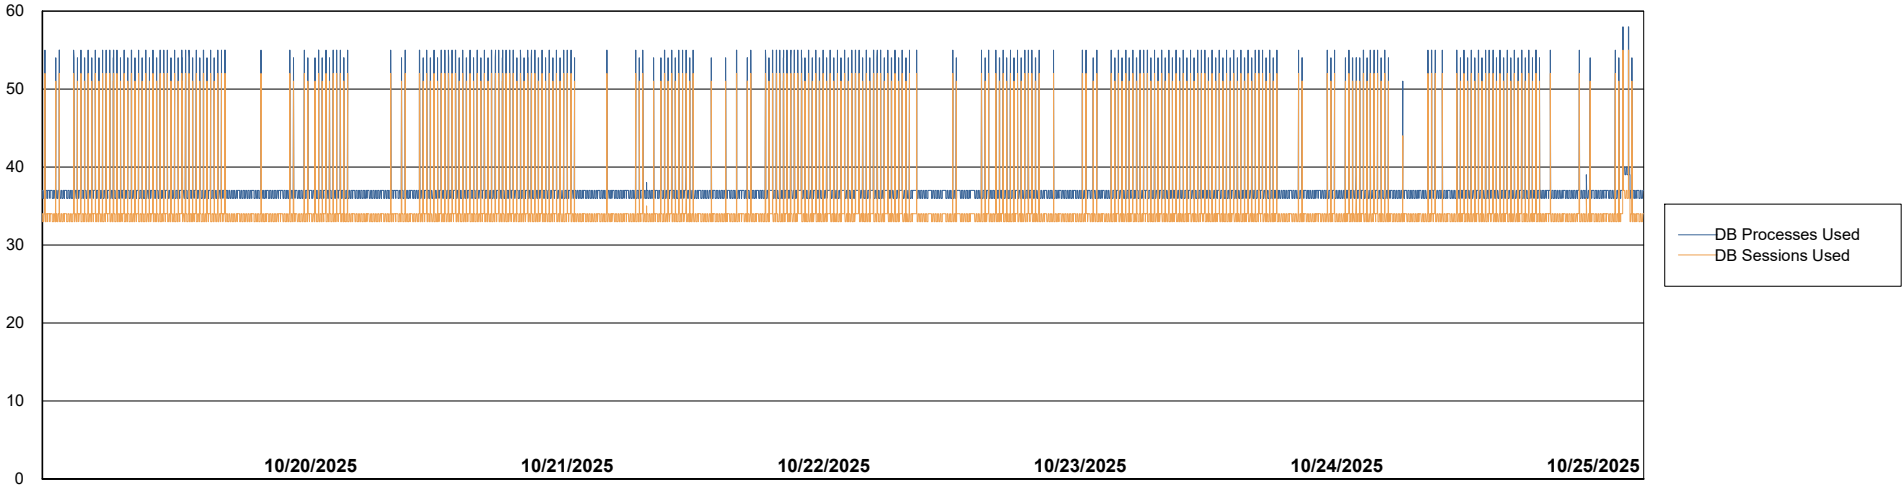

Database Performance HUE_PRD_S-ORATEST2_HSBABS1

DB Processes Max 1,000