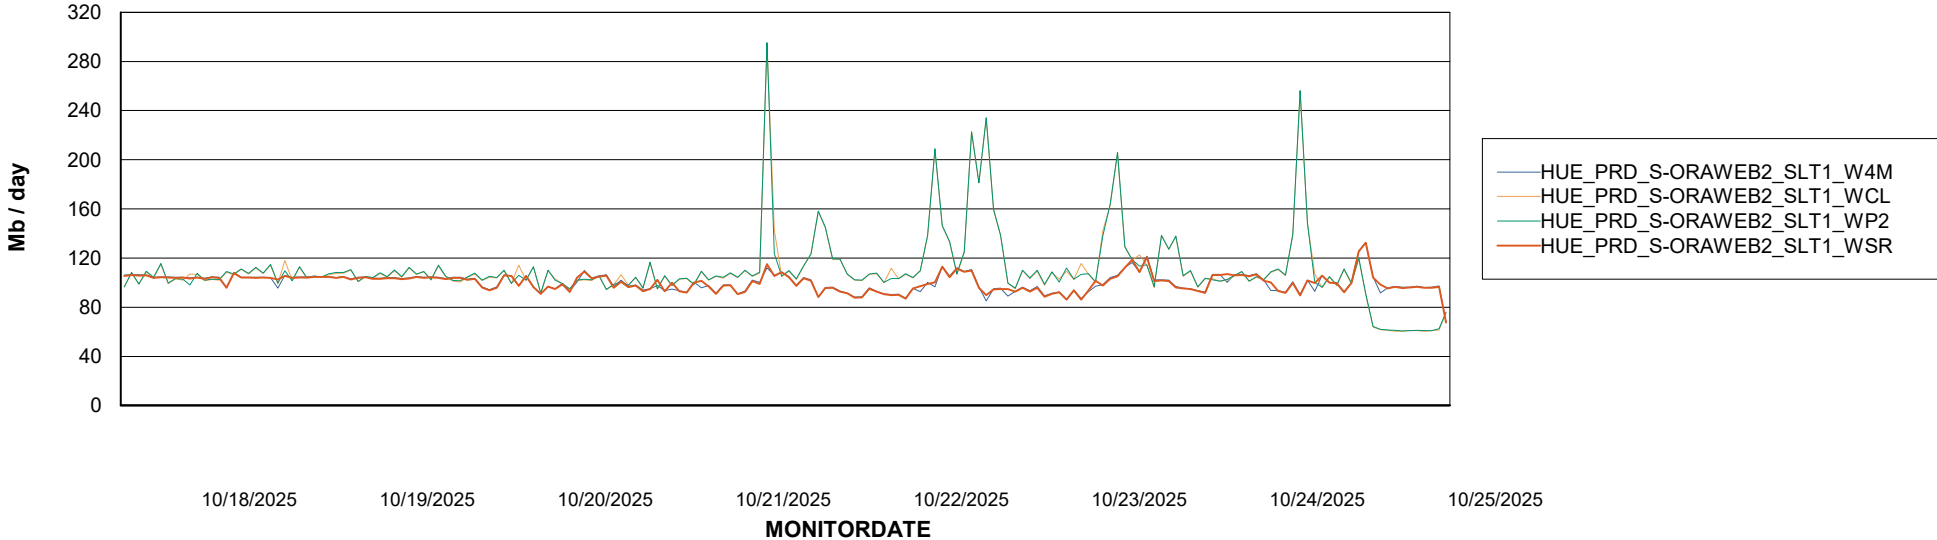

ABSSolute Web Component Services

Avg memory used per ABS Web component