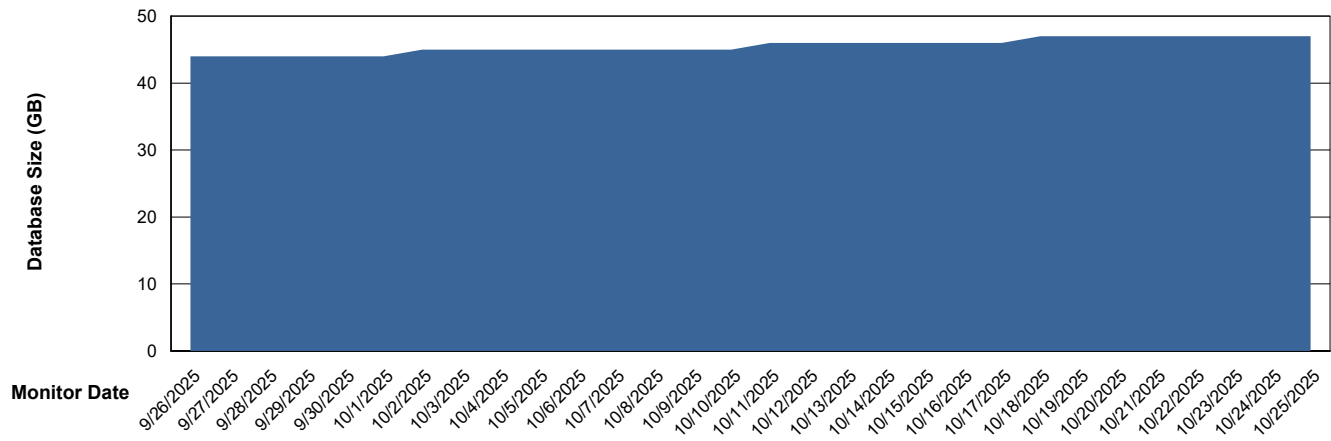

Weekly SLA Customer Report

Customer GLG_Production
Database ID 221

Database Performance GLG_PRD_GLGSSABSAIO01_HSBABS1

DB Processes Max 1,000

Weekly SLA Customer Report

Customer GLG_Production
Database ID 221

DATABASE SIZE GLG_PRD_GLGSPABSAIO01_ABS1

Database growth over last month

DATABASE SIZE GLG_PRD_GLGSPABSBI2_ABS1

Database growth over last month

Weekly SLA Customer Report

Customer GLG_Production
Database ID 221