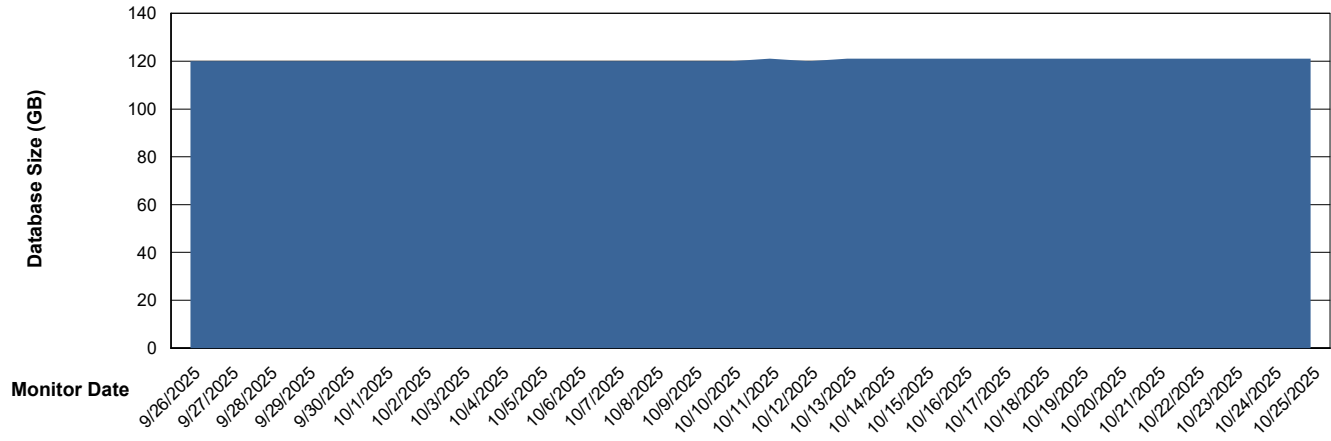

Weekly SLA Customer Report

Customer GLG_Production
Database ID 221

Database Performance GLG_PRD_GLGSSABSAIO01_HSBABS1

DB Processes Max 1,000

Weekly SLA Customer Report

Customer GLG_Production
Database ID 221

DATABASE SIZE GLG_PRD_GLGSPABSAIO01_ABS1

Database growth over last month

DATABASE SIZE GLG_PRD_GLGSPABSBI2_ABS1

Database growth over last month

Weekly SLA Customer Report

Customer GLG_Production
Database ID 221