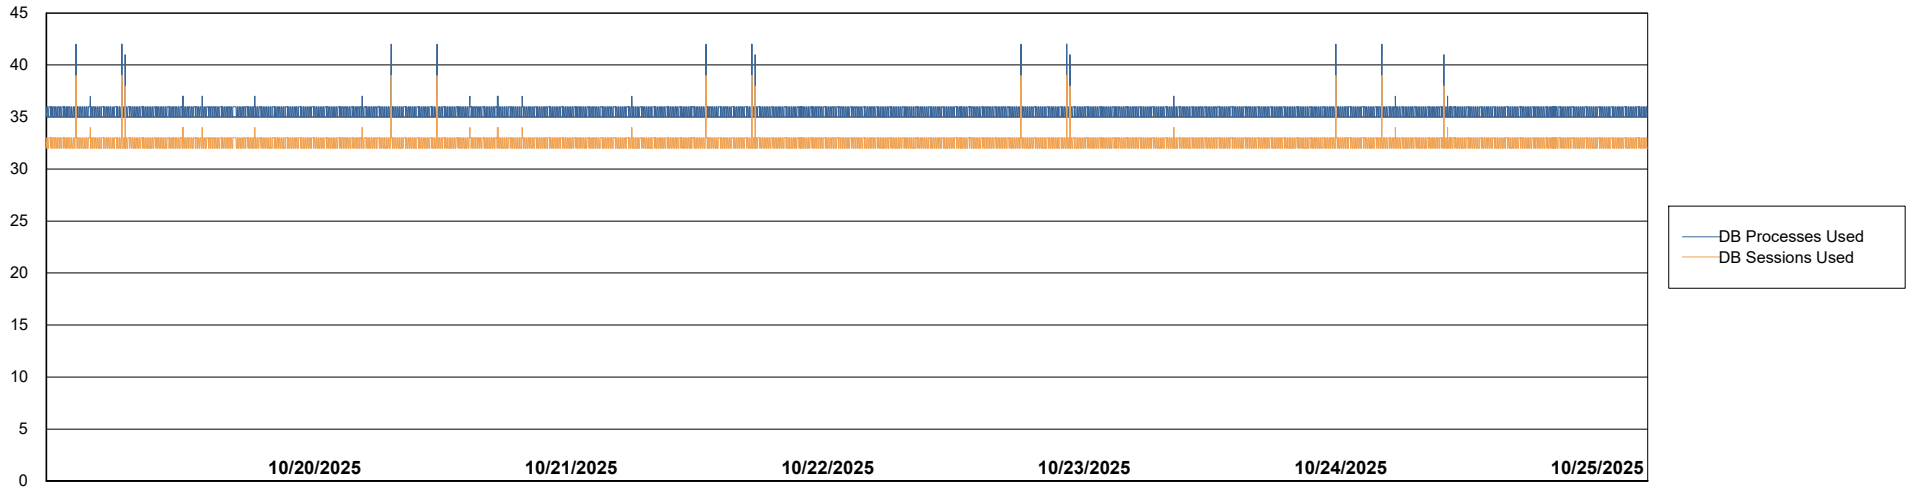

Database Performance GLG_PRD_GLGSSABSAIO01_HSBABS1

DB Processes Max 1,000