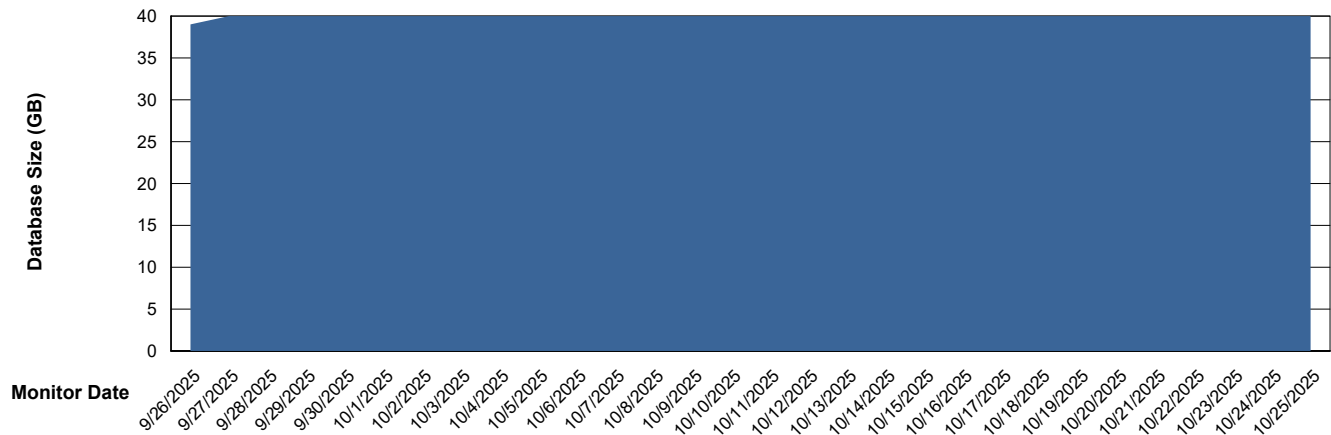

Weekly SLA Customer Report

Customer EUT_Production
Database ID 114

DATABASE SIZE EUT_EUP_PRD_URVINA22T_DB_ABS1

Database growth over last month

DATABASE SIZE EUT_URM_PRD_URVINA26_DB_ABS1

Database growth over last month