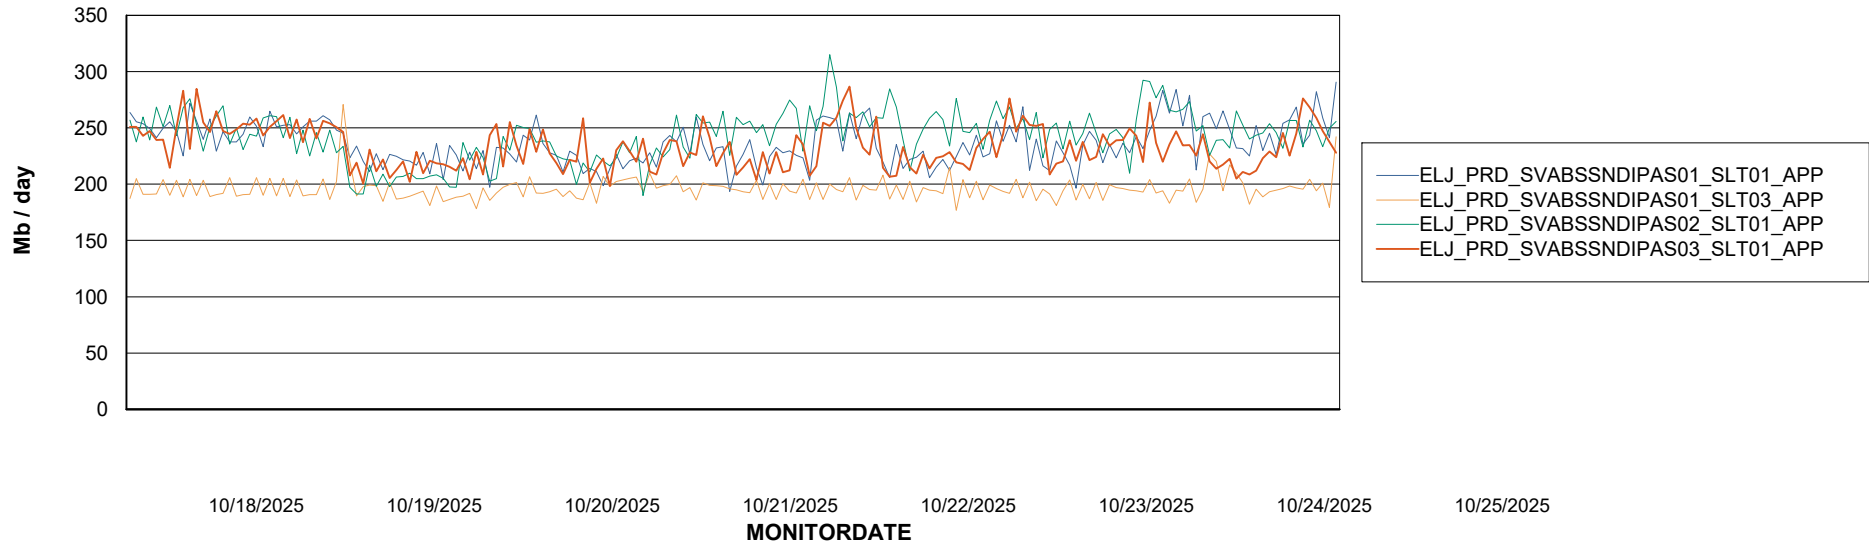

ABSSolute Application Server Services

Avg memory used per ABS Server Service