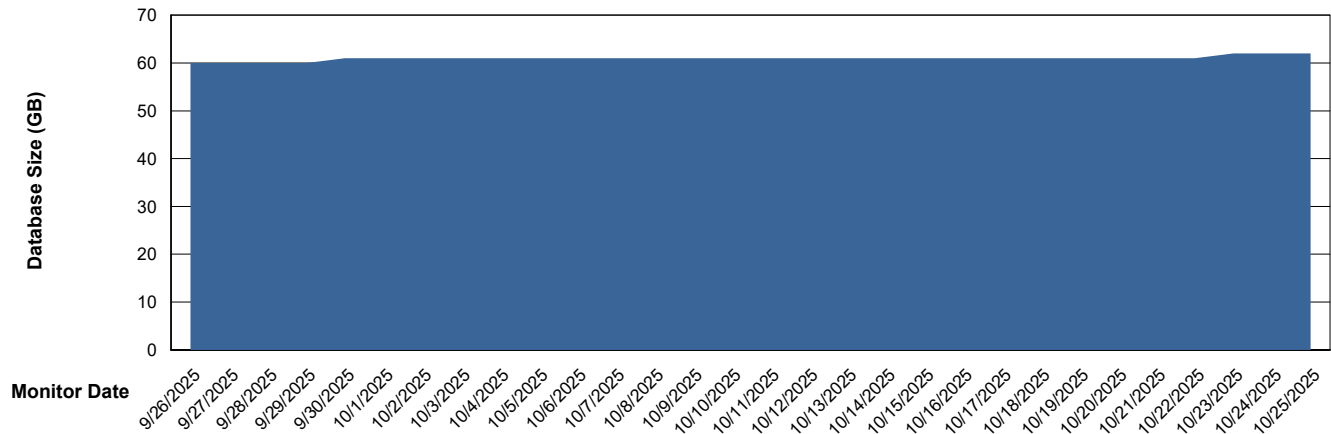

DB Processes Max 1,000
DB Sessions Max 0

Weekly SLA Customer Report

Customer ELJ Production
Database ID 72

Database Performance ELJ_PRD_FRASEQXPRDDB03_ABS1

Weekly SLA Customer Report

Customer ELJ Production
 Database ID 72

DATABASE SIZE ELJ_PRD_FRASEQXPRDDB01_ABS1

Database growth over last month

DATABASE SIZE ELJ_PRD_FRASEQXPRDDB03_ABS1

Database growth over last month

Weekly SLA Customer Report

Customer ELJ Production
 Database ID 72