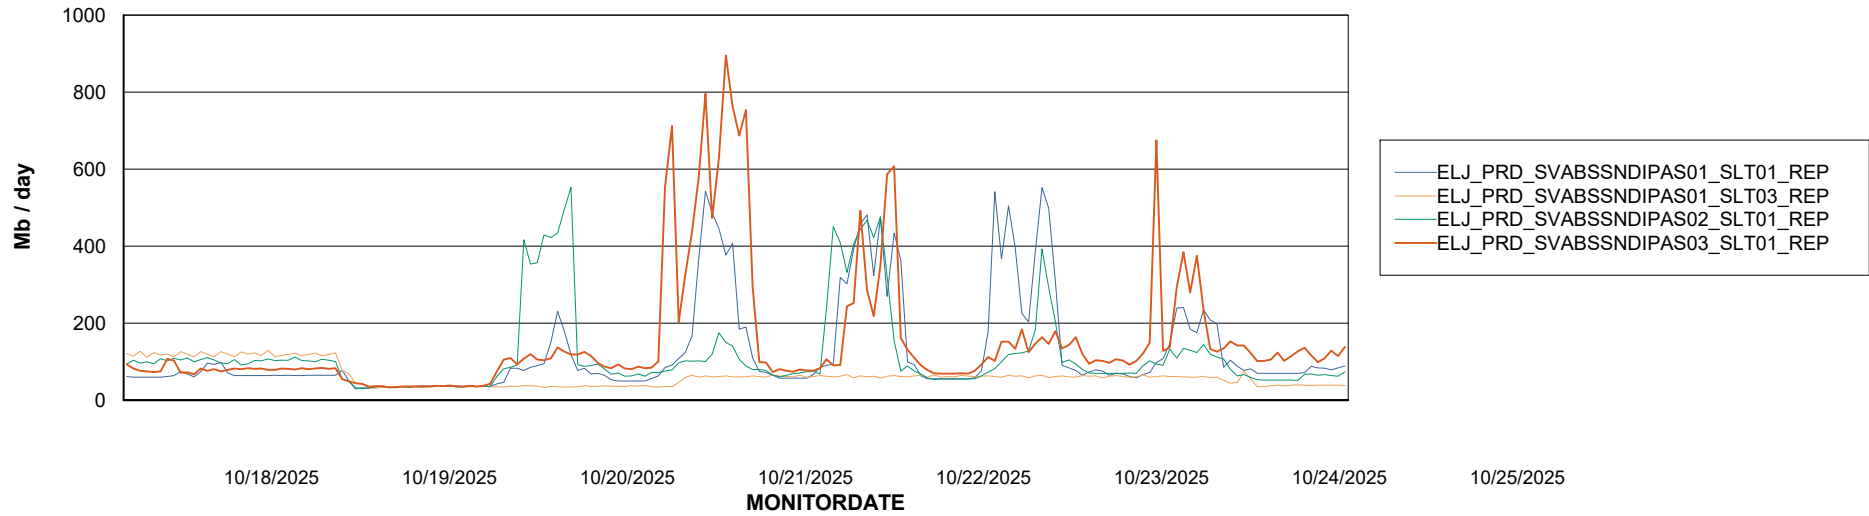

Avg memory used per ABS Server Service

Avg users per day per ABS server

Weekly SLA Customer Report

Customer ELJ Production
Database ID 72

ABSSolute Application ReportServer Services

Avg memory used per ReportServer Service