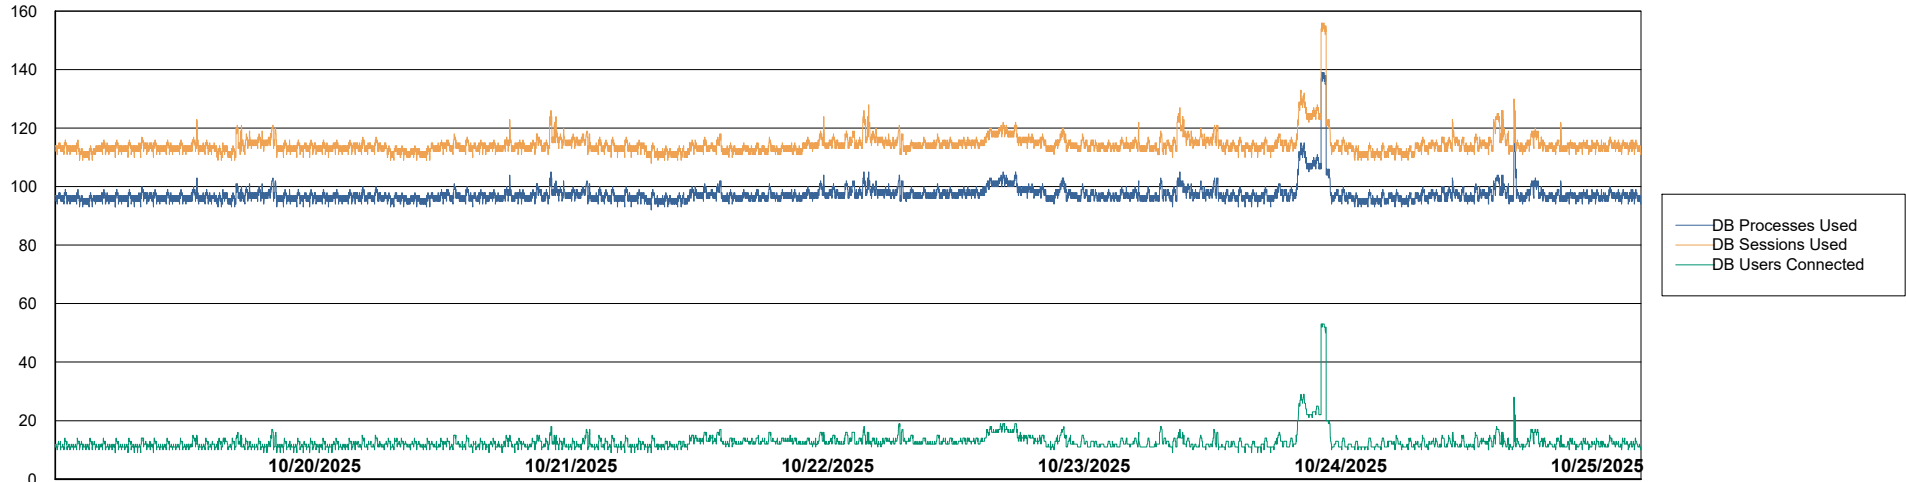

DB Processes Max 1,000
DB Sessions Max 0

Weekly SLA Customer Report

Customer ELJ Production
Database ID 72

Database Performance ELJ_PRD_FRASEQXPRDDB03_ABS1

Weekly SLA Customer Report

Customer ELJ Production
 Database ID 72