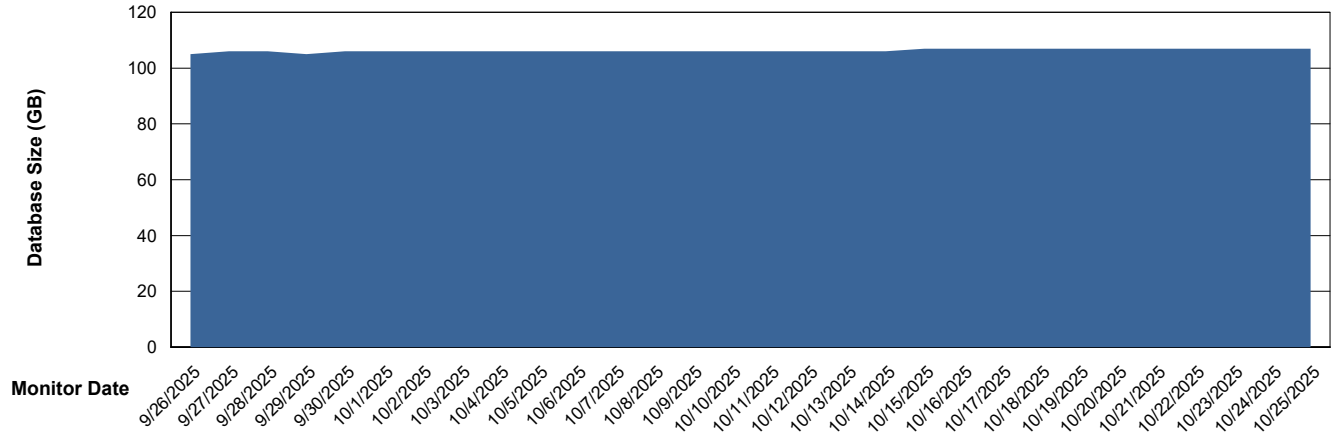

DB Processes Max 1,000
DB Sessions Max 0

Weekly SLA Customer Report

Customer ELJ Production
Database ID 72

Database Performance ELJ_PRD_FRASEQXPRDDB03_ABS1

Weekly SLA Customer Report

Customer ELJ Production
 Database ID 72

DATABASE SIZE ELJ_PRD_FRASEQXPRDDB01_ABS1

Database growth over last month

DATABASE SIZE ELJ_PRD_FRASEQXPRDDB03_ABS1

Database growth over last month

Weekly SLA Customer Report

Customer ELJ Production
 Database ID 72