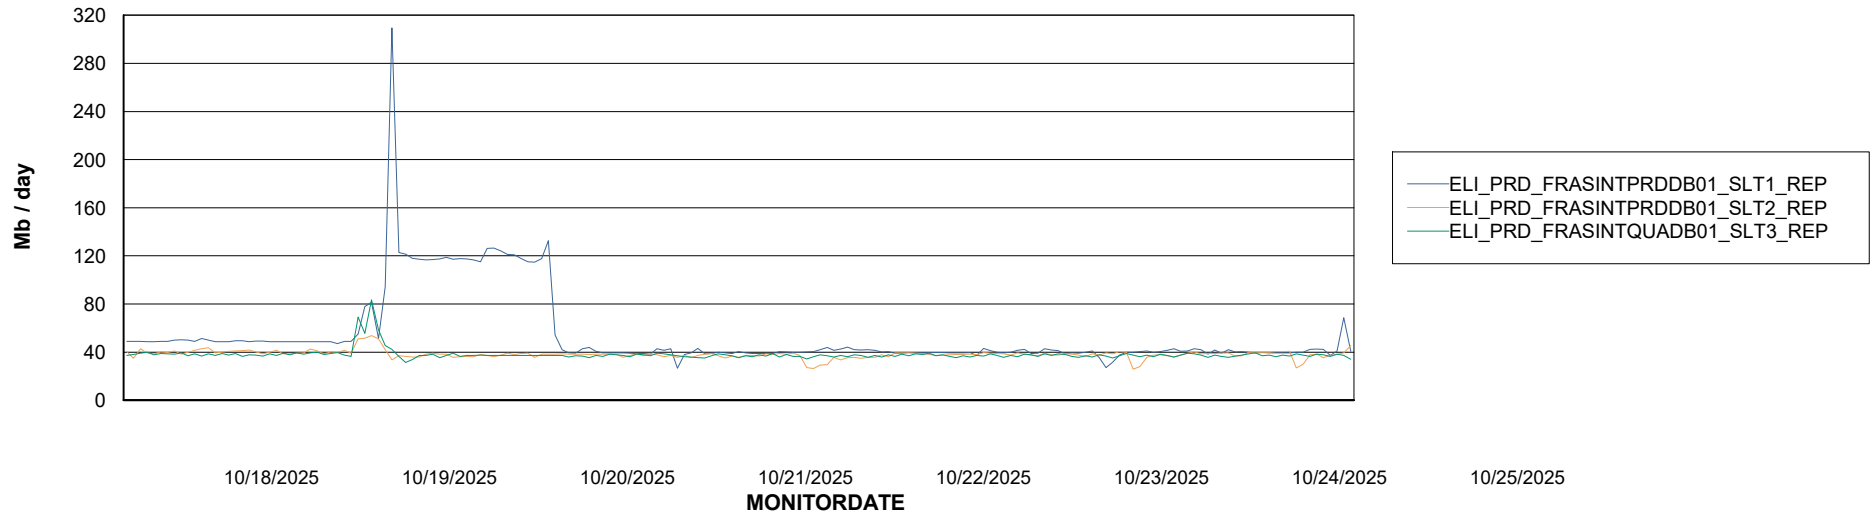

Avg memory used per ABS Server Service

Avg users per day per ABS server

Weekly SLA Customer Report

Customer ELI_Production
Database ID 62

ABSSolute Application ReportServer Services

Avg memory used per ReportServer Service