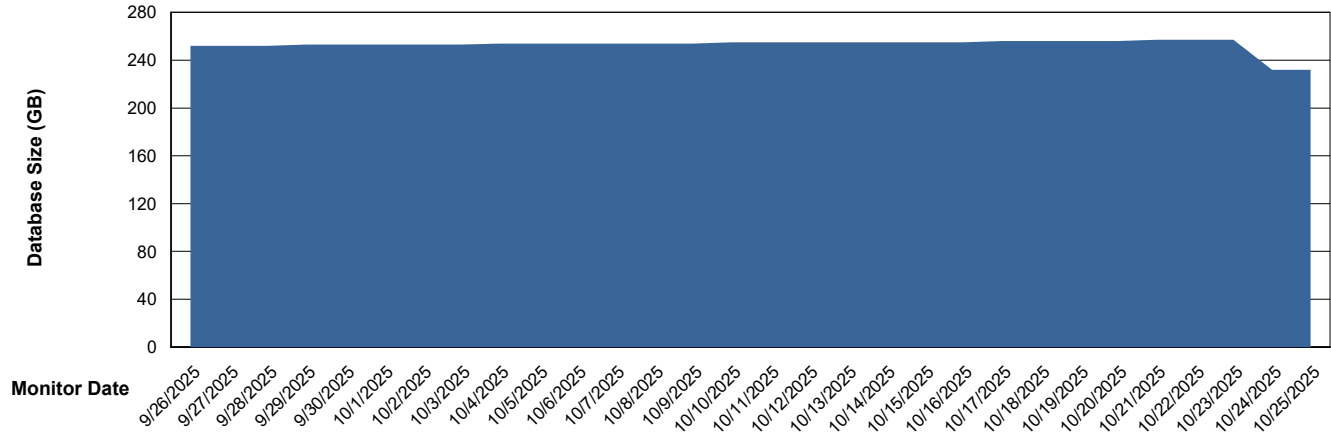

DATABASE SIZE ELI_PRD_FRASEQXPRDDB04-BI_ABS1

Database growth over last month