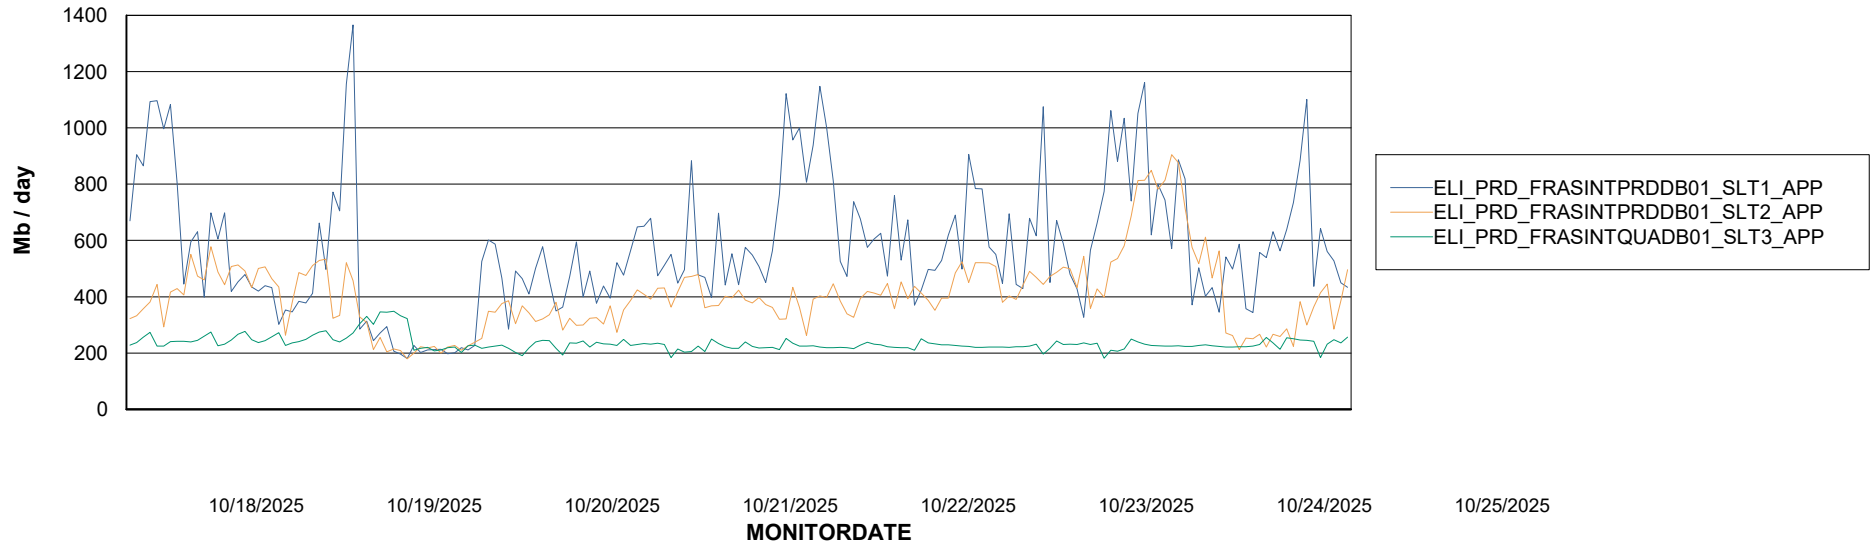

ABSSolute Application Server Services

Avg memory used per ABS Server Service