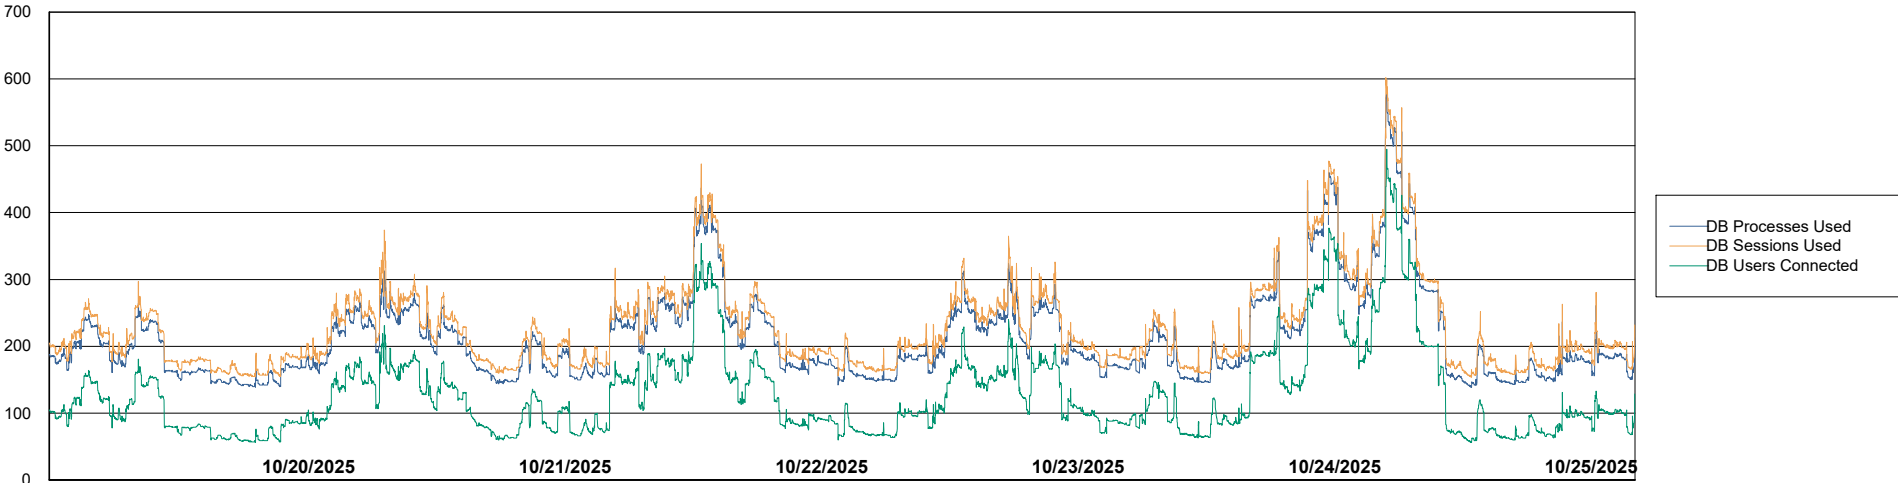

Weekly SLA Customer Report

Customer ELI_Production
Database ID 62

Database Performance ELI_PRD_FRASEQXPRDDB04-BI_ABS1

Weekly SLA Customer Report

Customer ELI_Production
Database ID 62

Database Performance ELI_PRD_FRASINTPRDDB01_ABS1