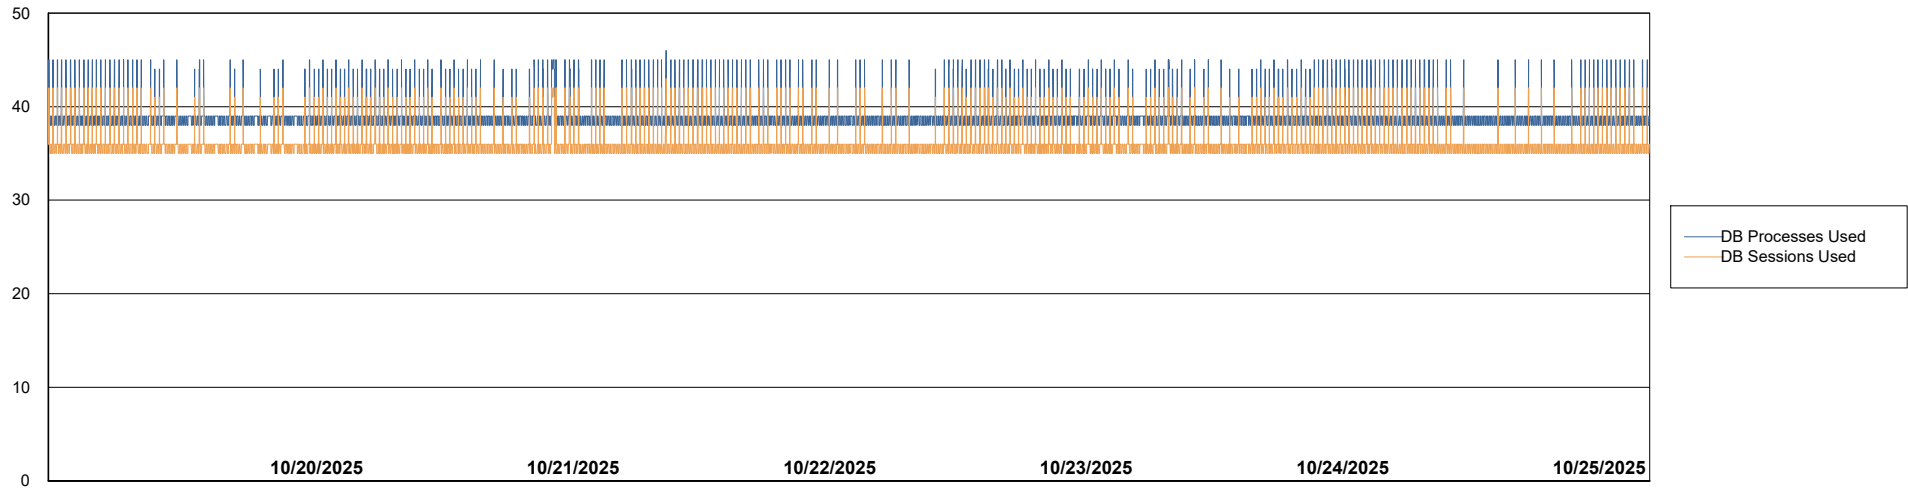

Database Performance ELI_PRD_FRASINTQUADB01_HSBABS1

DB Processes Max 1,000