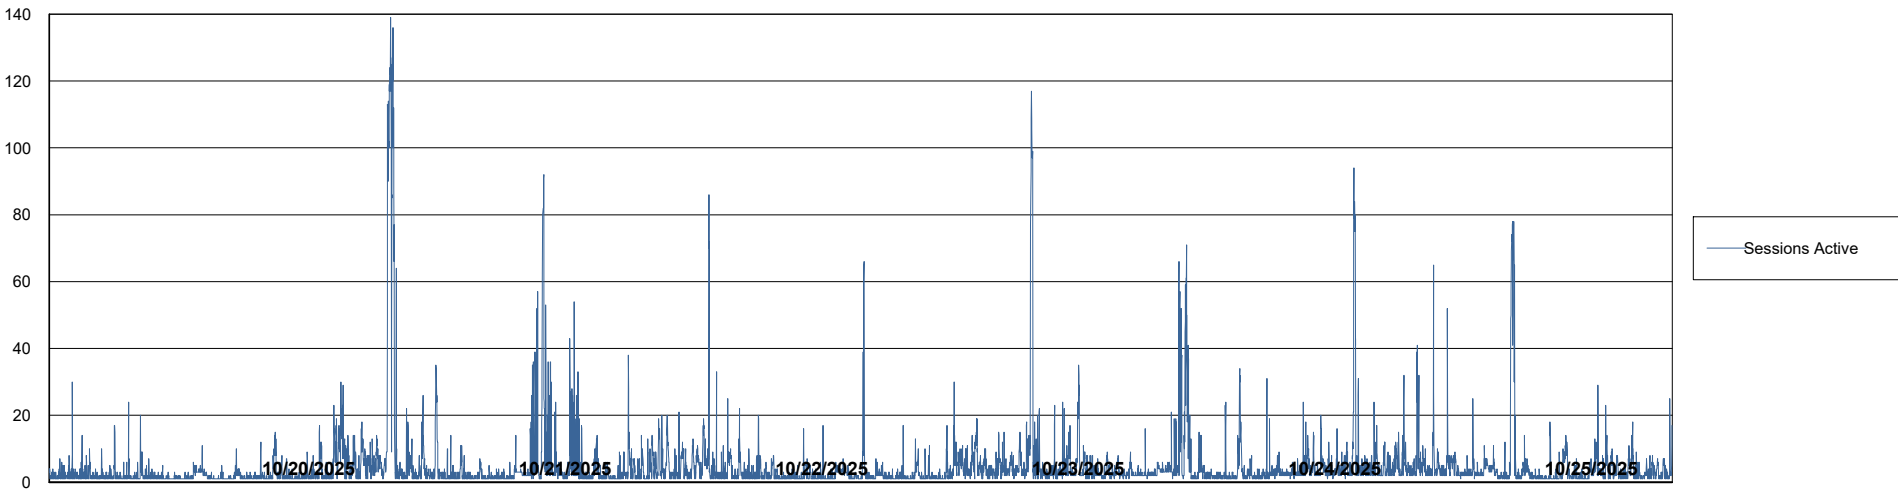

Weekly SLA Customer Report

Customer ELI_Production
Database ID 62

Database Performance ELI_PRD_FRASEQXPRDDB04-BI_ABS1

Weekly SLA Customer Report

Customer ELI_Production
Database ID 62

Database Performance ELI_PRD_FRASINTPRDDB01_ABS1