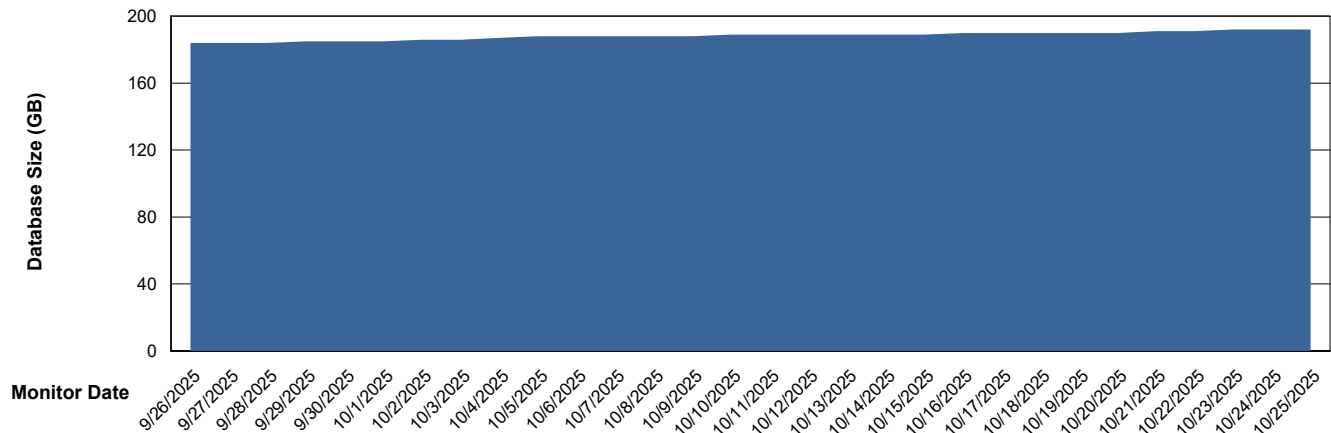

DATABASE SIZE ELI_PRD_FRASINTPRDDB01_ABS1

Database growth over last month