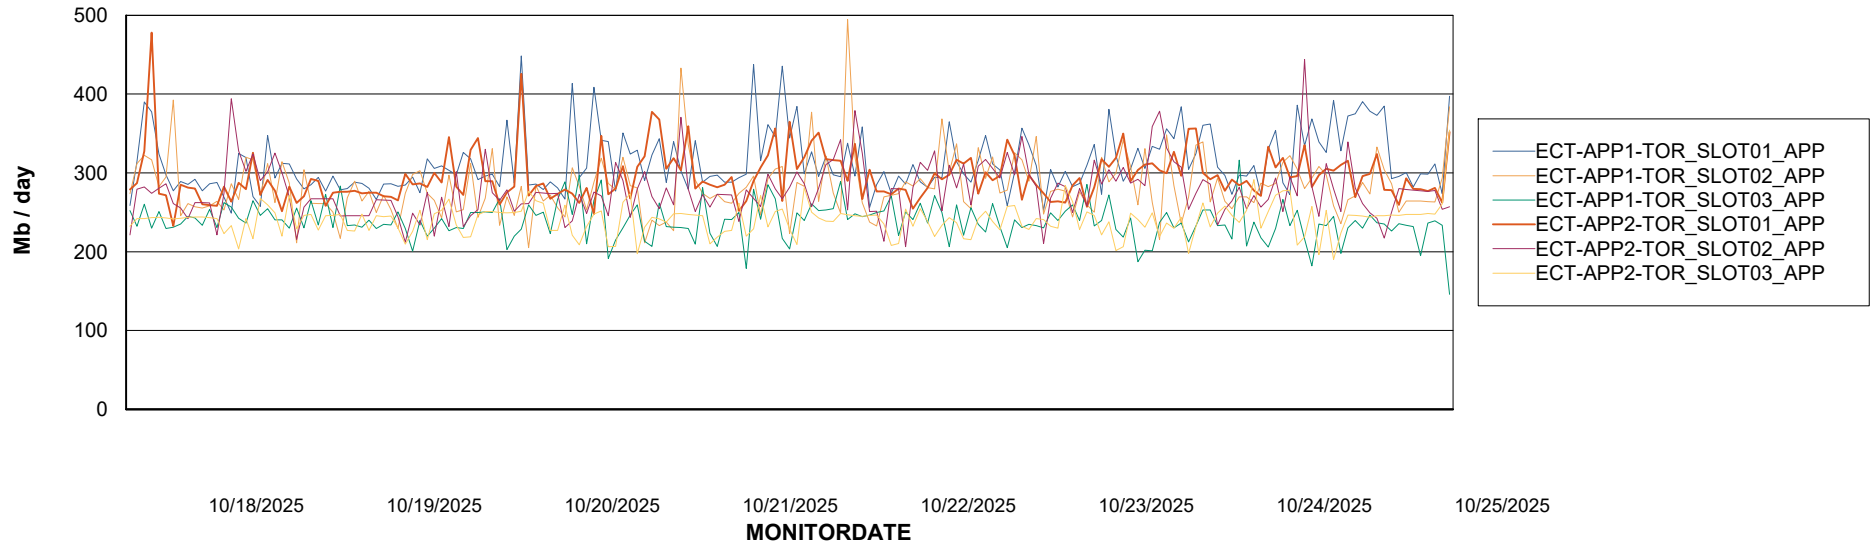

Standby Database Health ECT OCI TOR Production

Recovery lag for last 7 days

Weekly SLA Customer Report

Customer ECT OCI TOR Production
Database ID 219

ABSSolute Application Server Services

Avg memory used per ABS Server Service