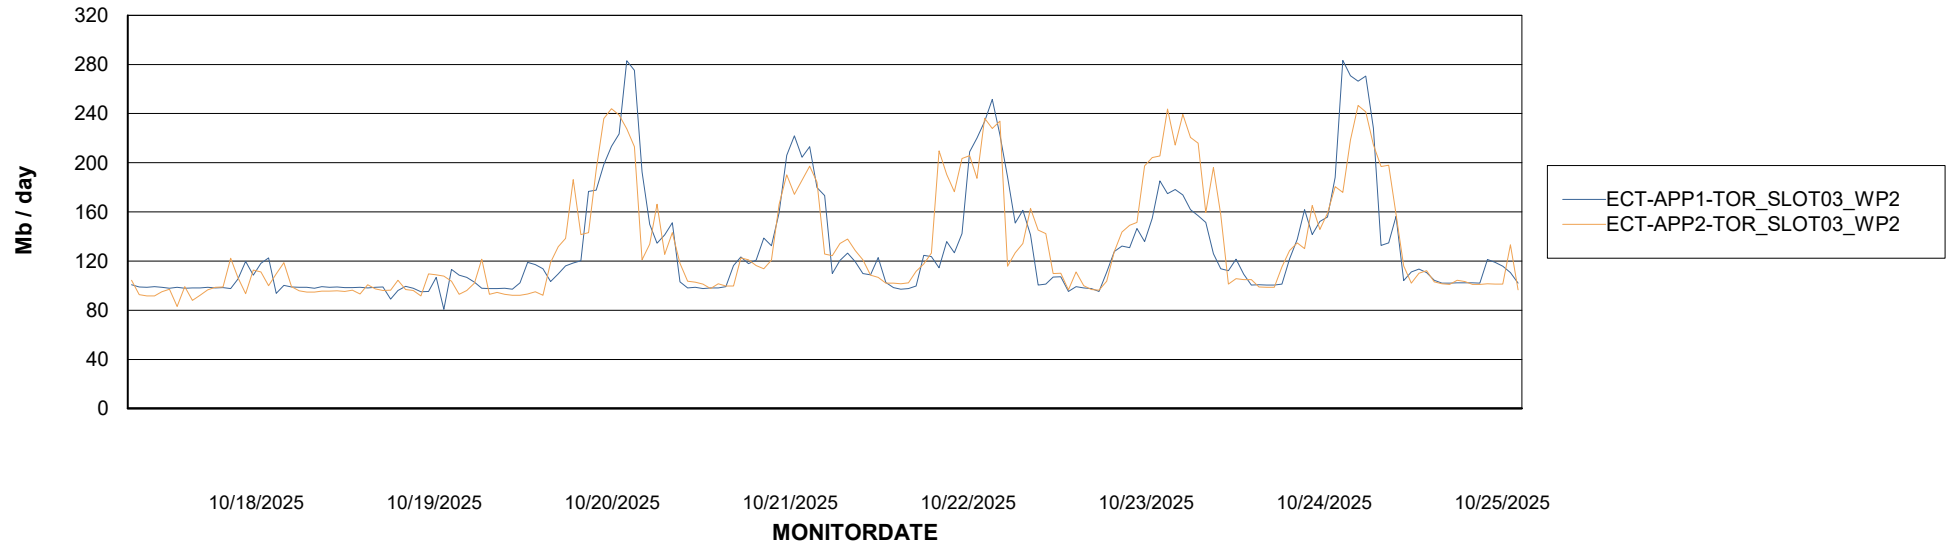

ABSolute Web Component Services

Avg memory used per ABS Web component