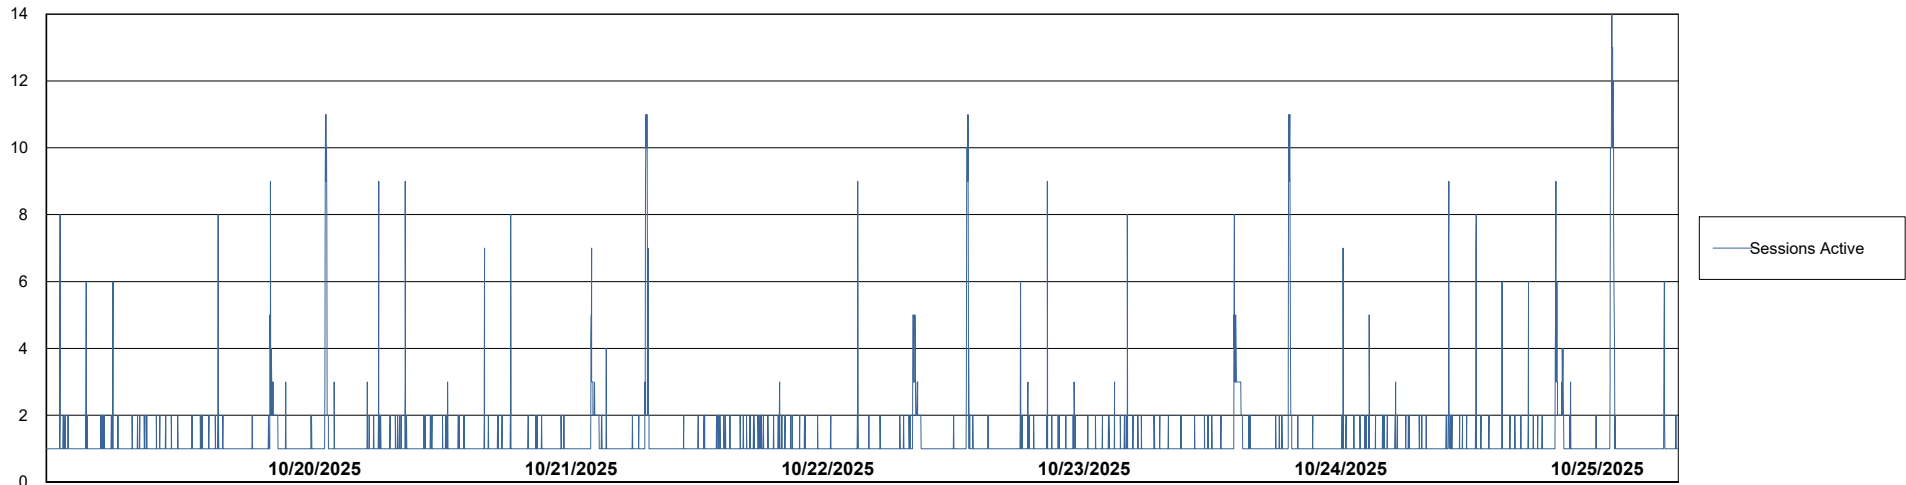

Weekly SLA Customer Report

Customer ECT OCI TOR Production
Database ID 219

Database Performance ECT-BI-TOR_ABS1

Weekly SLA Customer Report

Customer ECT OCI TOR Production
Database ID 219

Database Performance ECT-DBS1-TOR_PROD_ABS1