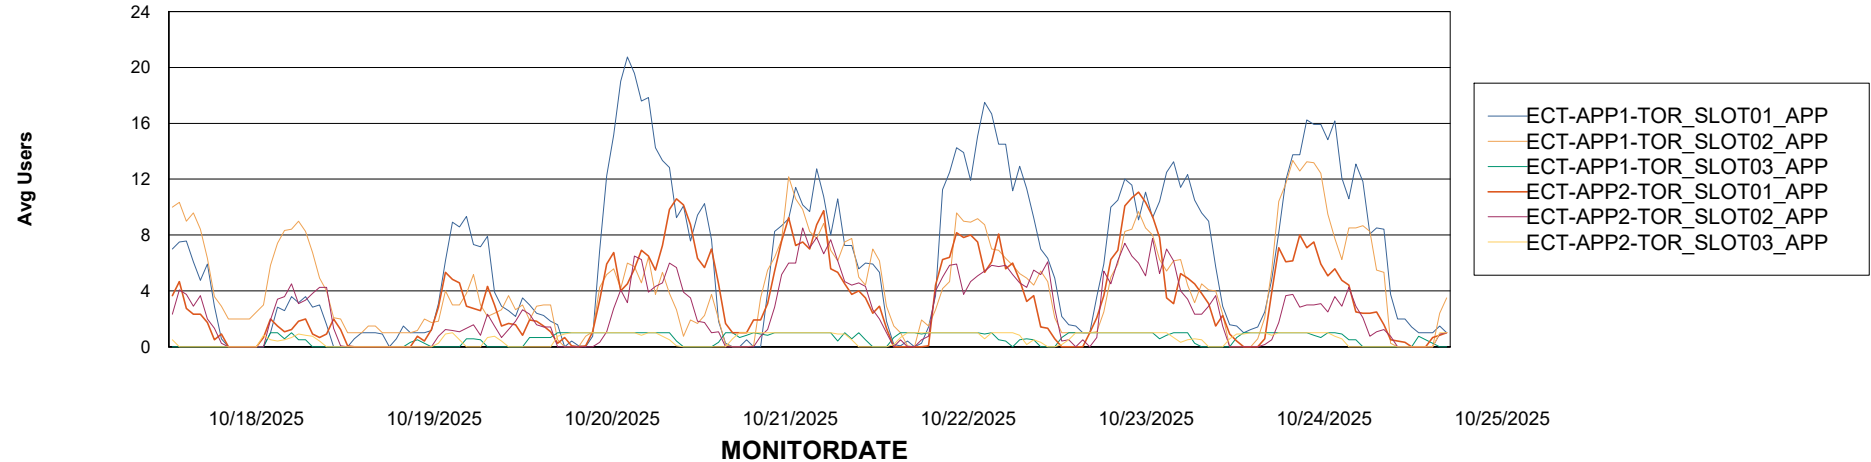

Avg users per day per ABS server