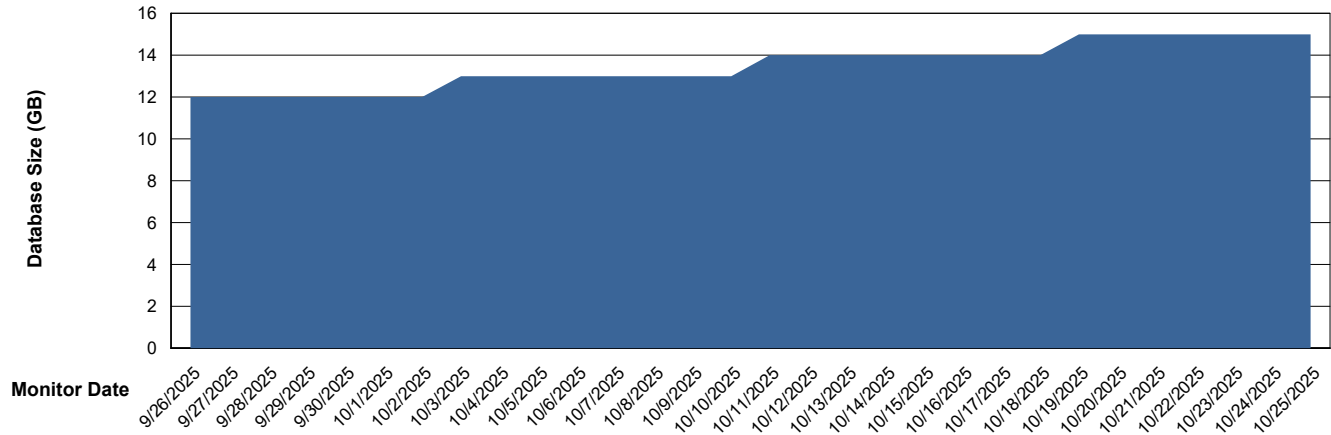

DATABASE SIZE ECT-BI-TOR_ABS1

Database growth over last month