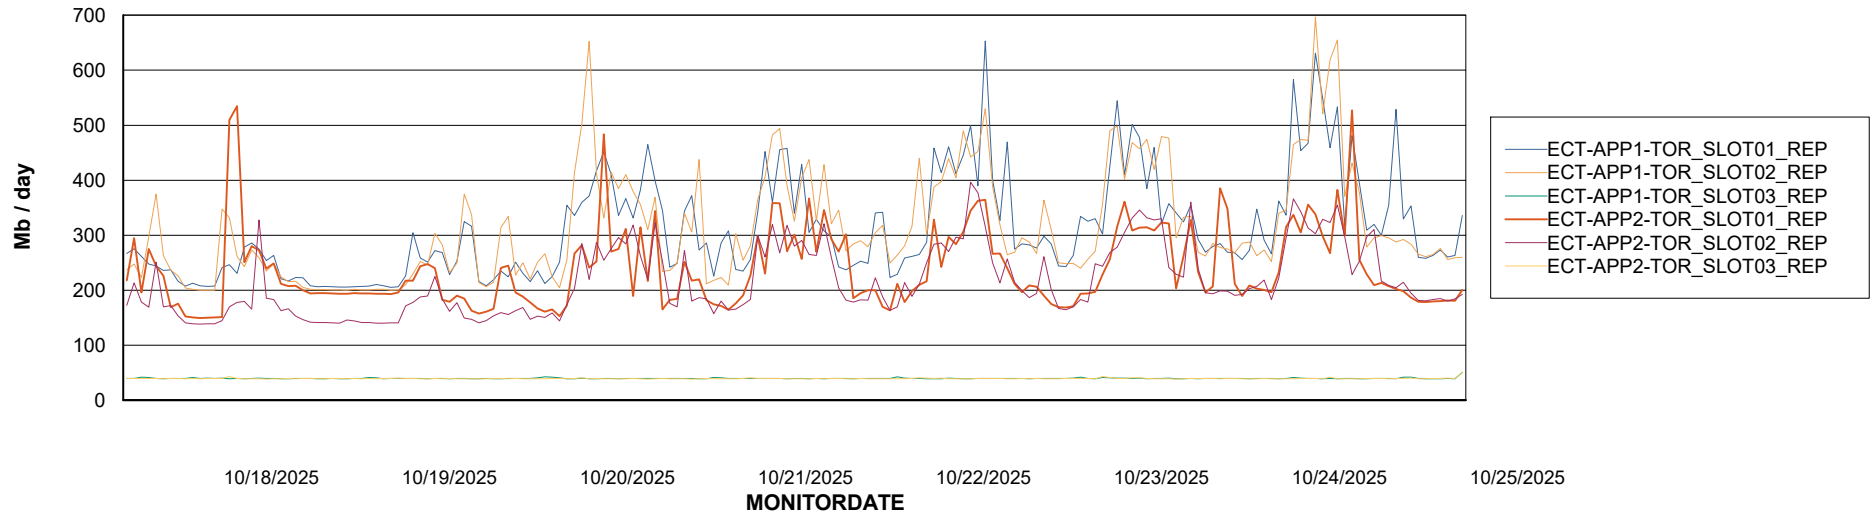

Avg users per day per ABS server

Weekly SLA Customer Report

Customer ECT OCI TOR Production
Database ID 219

ABSSolute Application ReportServer Services

Avg memory used per ReportServer Service

Weekly SLA Customer Report