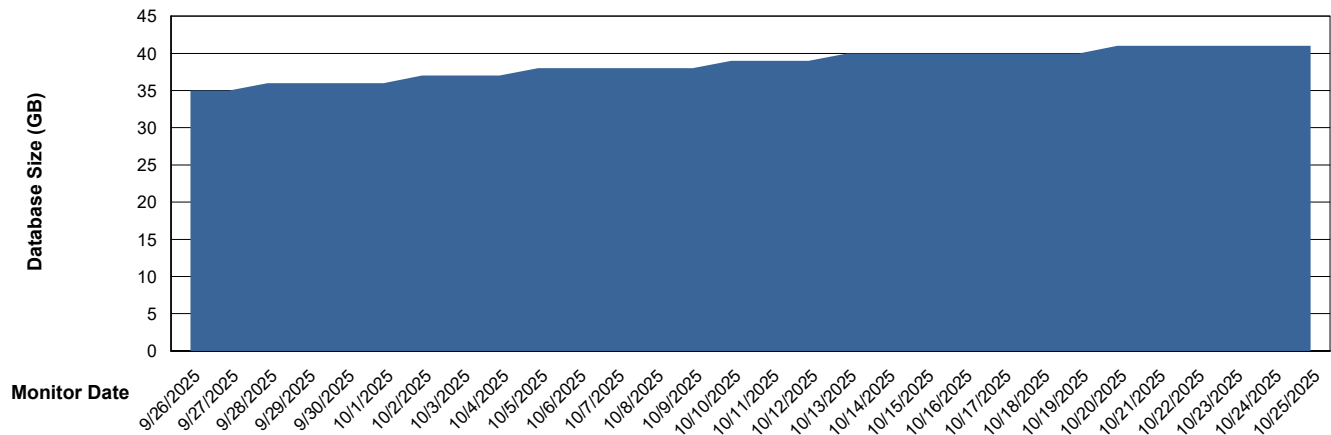

Customer ECT OCI TOR Production
Database ID 219

DATABASE SIZE ECT-BI-TOR_ABS1

Database growth over last month

DATABASE SIZE ECT-DBS1-TOR_PROD_ABS1

Database growth over last month

Weekly SLA Customer Report