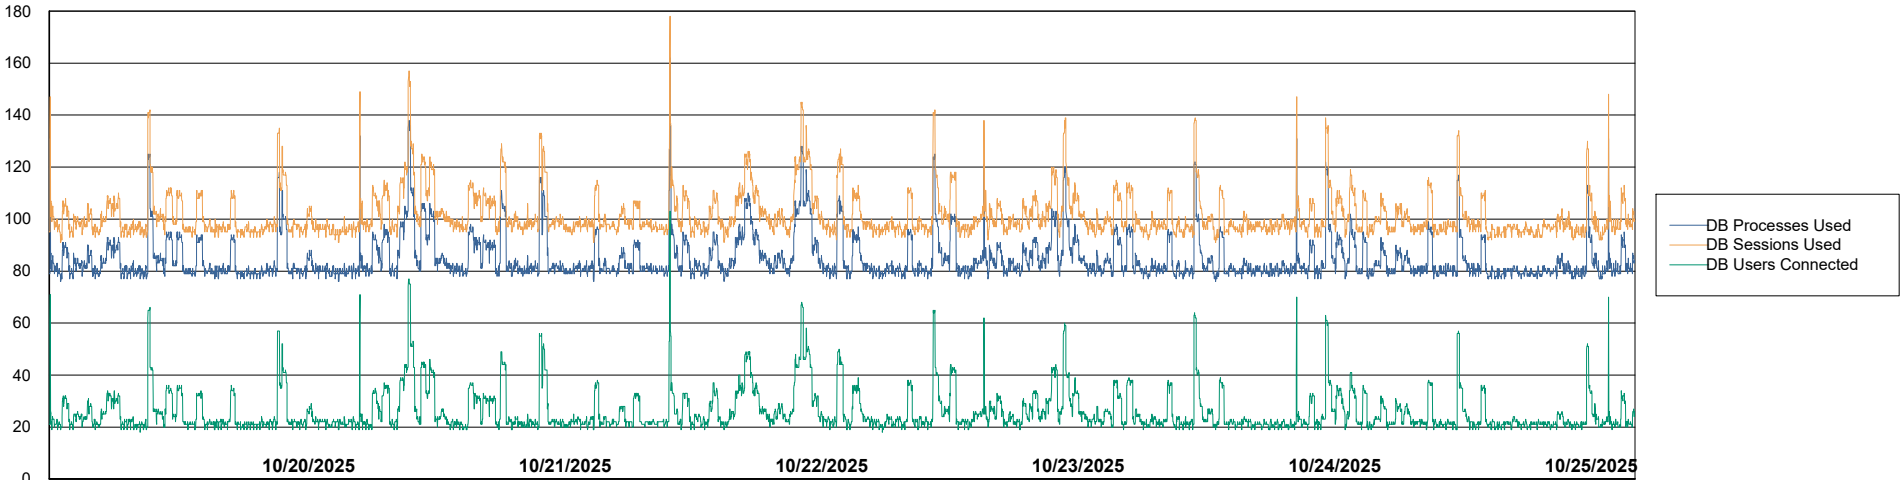

Database Performance ECT-BI-TOR_ABS1