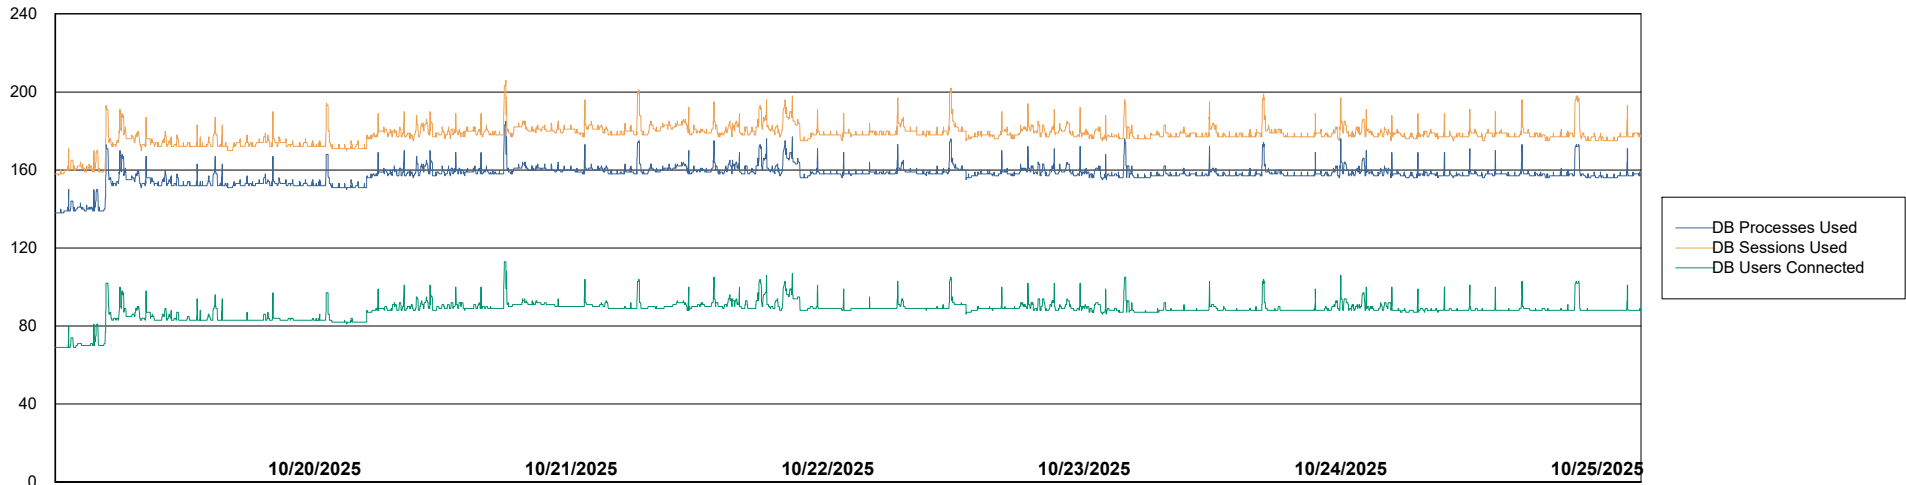

Weekly SLA Customer Report

Customer ECT OCI TOR Production
Database ID 219

Database Performance ECT-BI-TOR_ABS1

Weekly SLA Customer Report

Customer ECT OCI TOR Production
Database ID 219

Database Performance ECT-DBS1-TOR_PROD_ABS1