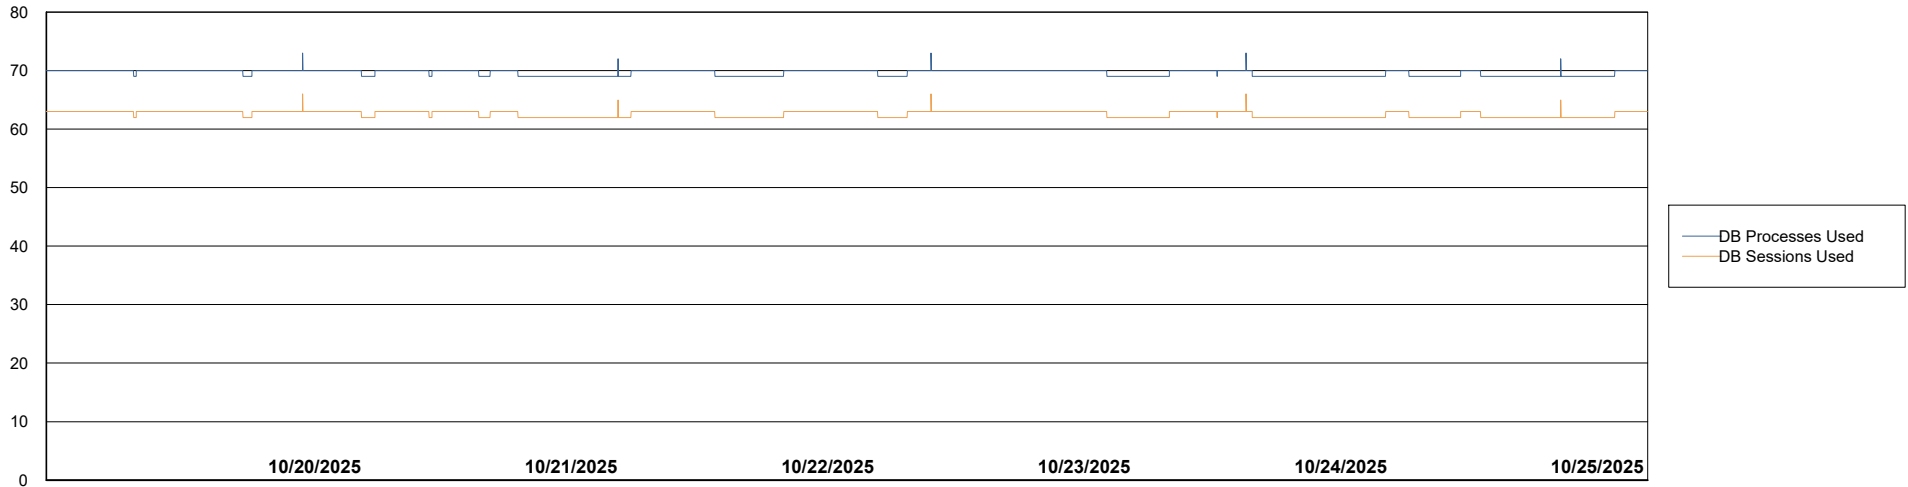

Database Performance ECT-DBS2-TOR_PROD_HSBABS1

DB Processes Max 1,000
DB Processes Max 0
DB Processes Max 4