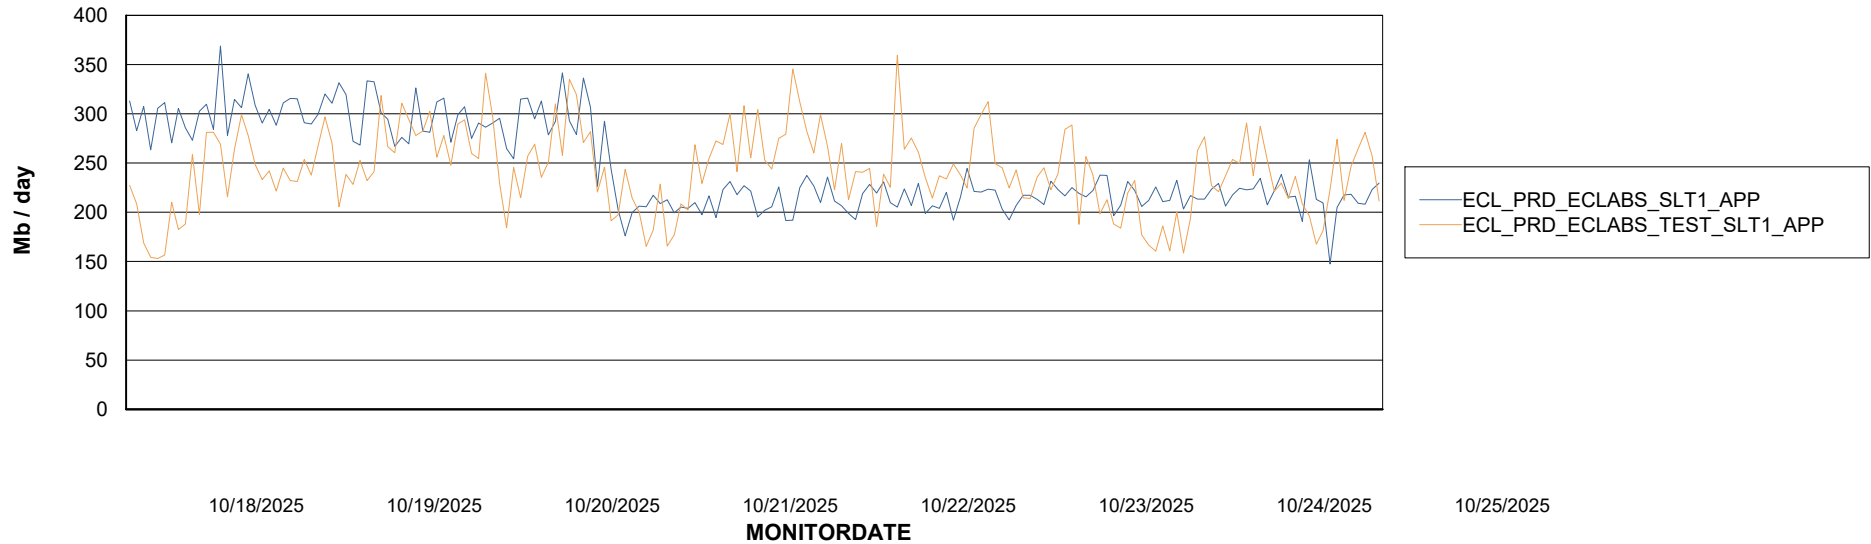

ABSSolute Application Server Services

Avg memory used per ABS Server Service