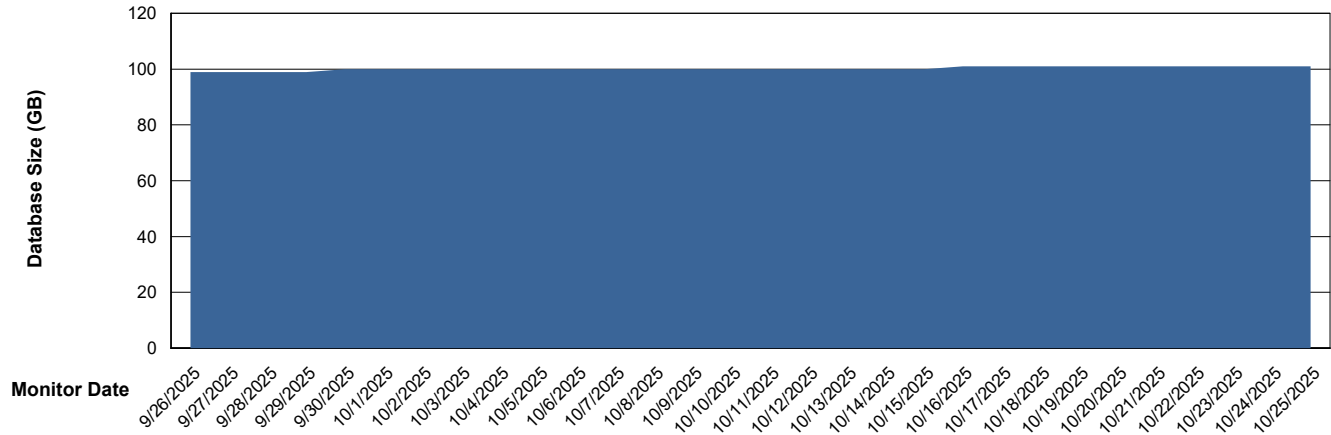

Weekly SLA Customer Report

Customer ECL_Production
Database ID 156

Database Performance ECL_PRD_ECLABS-TEST_HSBABS1

Weekly SLA Customer Report

Customer ECL_Production
Database ID 156

DATABASE SIZE ECL_PRD_ECLABS_ABS1

Database growth over last month

DATABASE SIZE ECL_PRD_ECL-ABS-BI_ABS1

Database growth over last month

Weekly SLA Customer Report

Customer ECL_Production
 Database ID 156

Database Tablespace ECL_PRD_ECLABS_ABS1