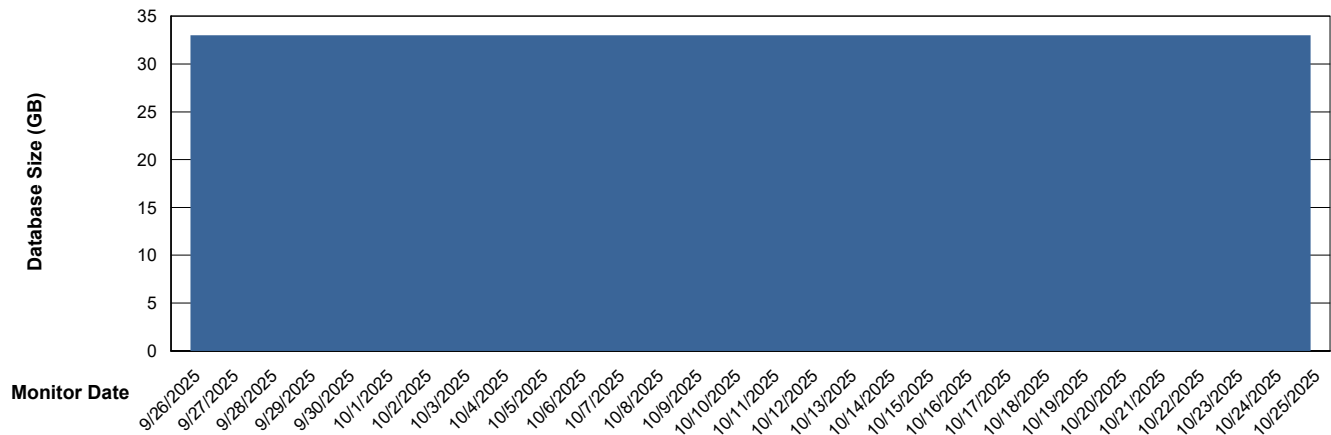

Weekly SLA Customer Report

Customer ECL_Production
Database ID 156

Database Performance ECL_PRD_ECLABS-TEST_HSBABS1

Weekly SLA Customer Report

Customer ECL_Production
Database ID 156

DATABASE SIZE ECL_PRD_ECLABS_ABS1

Database growth over last month

DATABASE SIZE ECL_PRD_ECL-ABS-BI_ABS1

Database growth over last month

Weekly SLA Customer Report

Customer ECL_Production
 Database ID 156

Database Tablespace ECL_PRD_ECLABS_ABS1