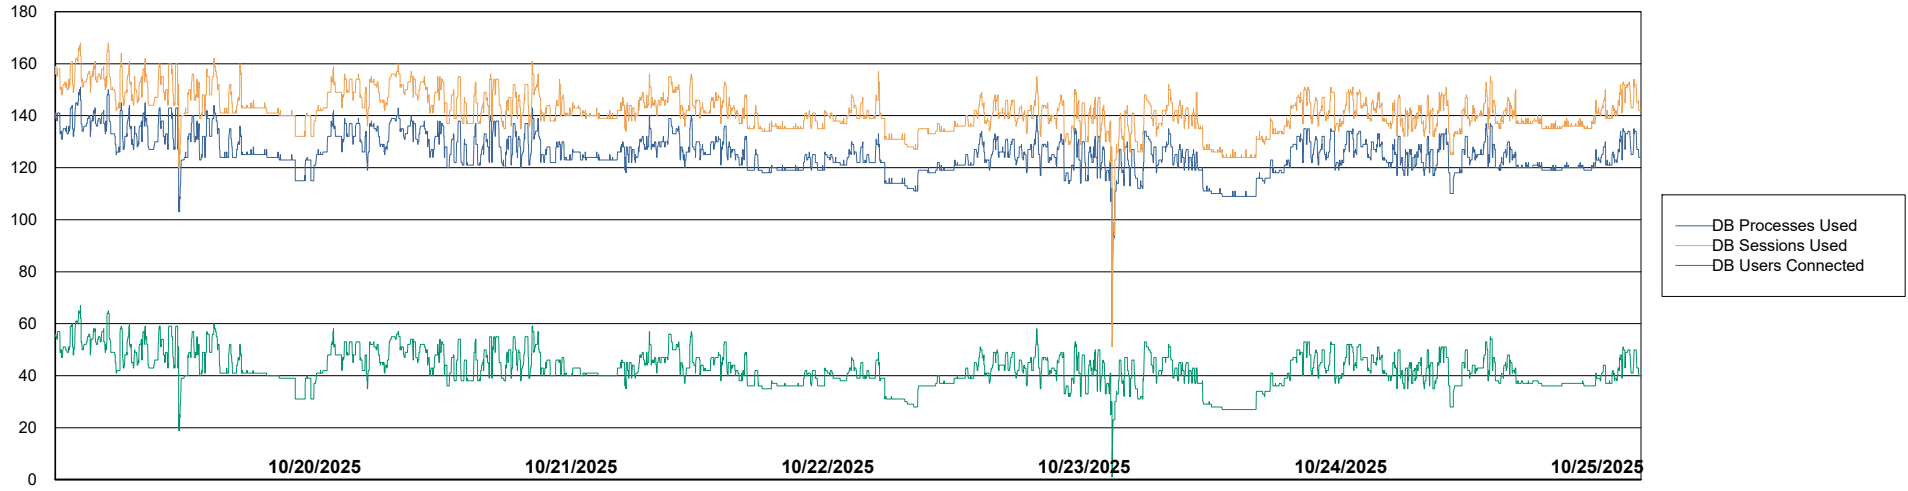

Weekly SLA Customer Report

Customer ECL_Production
Database ID 156

Database Performance ECL_PRD_ECLABS_ABS1

Weekly SLA Customer Report

Customer ECL_Production
Database ID 156

Database Performance ECL_PRD_ECL-ABS-BI_ABS1