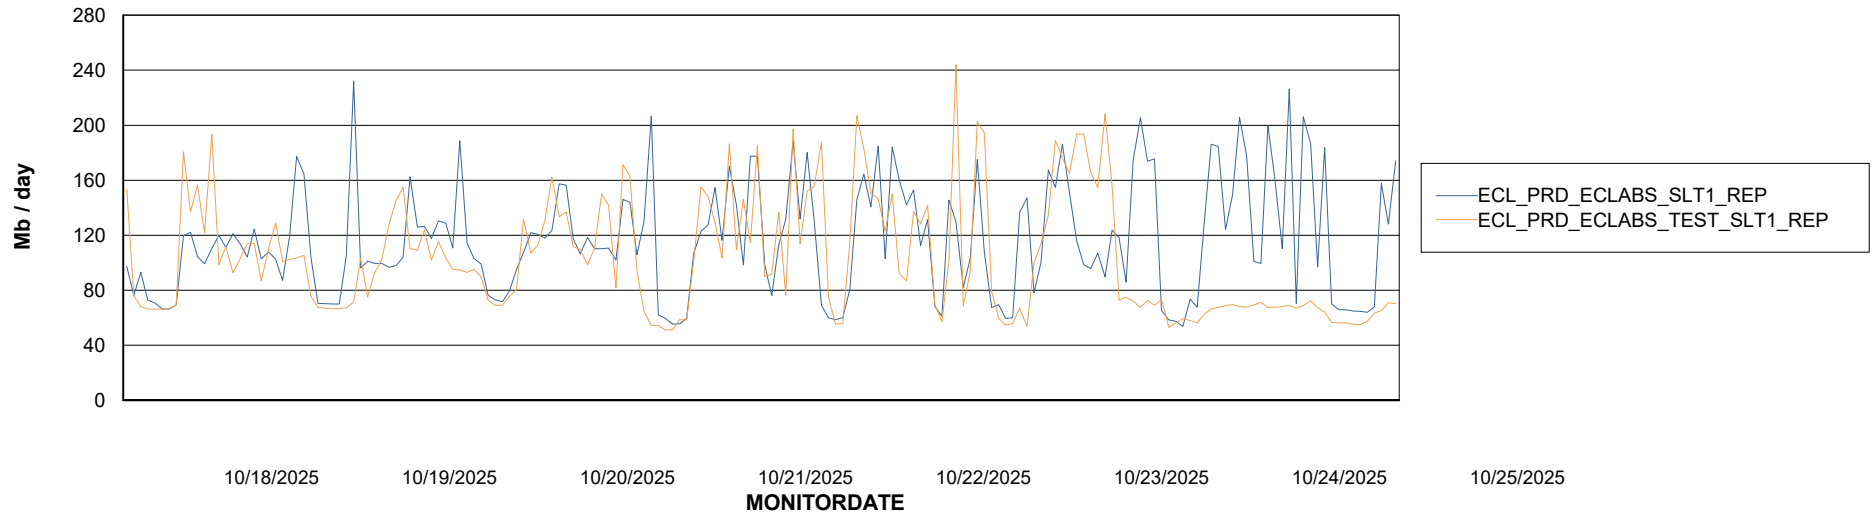

Avg memory used per ABS Server Service

Avg users per day per ABS server

Weekly SLA Customer Report

Customer ECL_Production
Database ID 156

ABSSolute Application ReportServer Services

Avg memory used per ReportServer Service