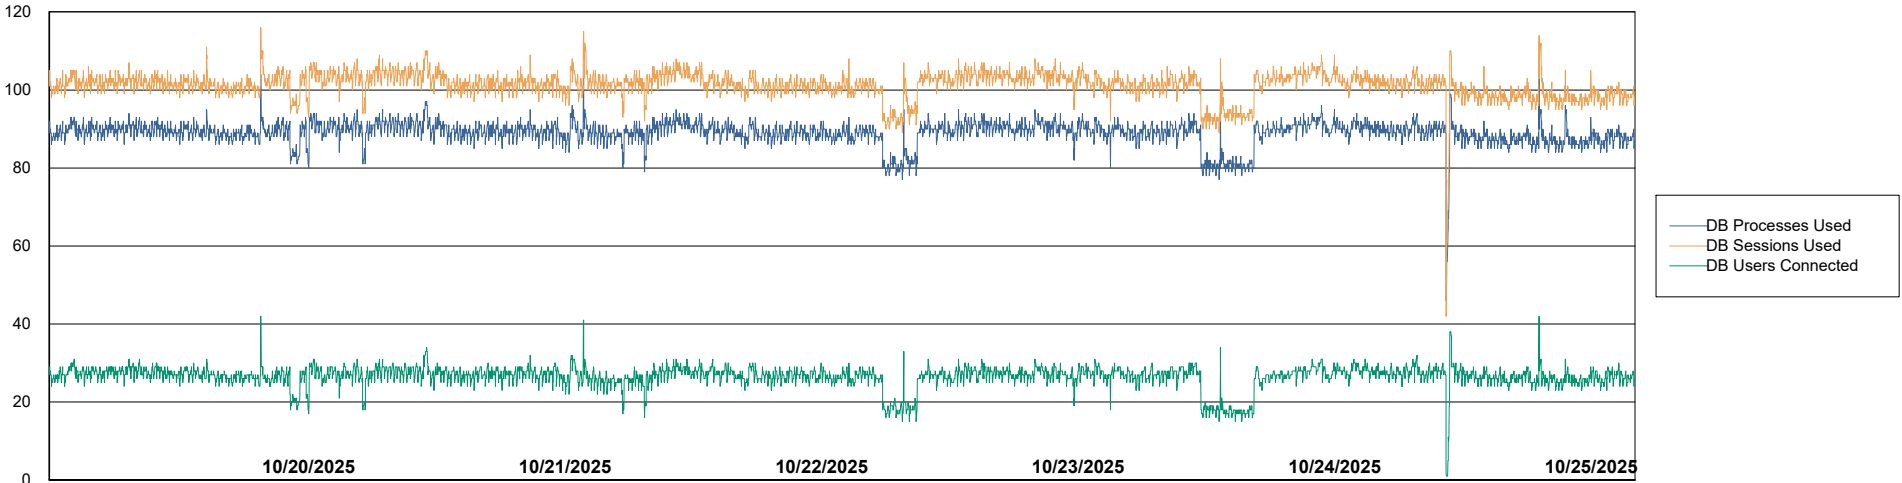

Weekly SLA Customer Report

Customer ECL_Production
Database ID 156

Database Performance ECL_PRD_ECLABS_ABS1

Weekly SLA Customer Report

Customer ECL_Production
Database ID 156

Database Performance ECL_PRD_ECL-ABS-BI_ABS1