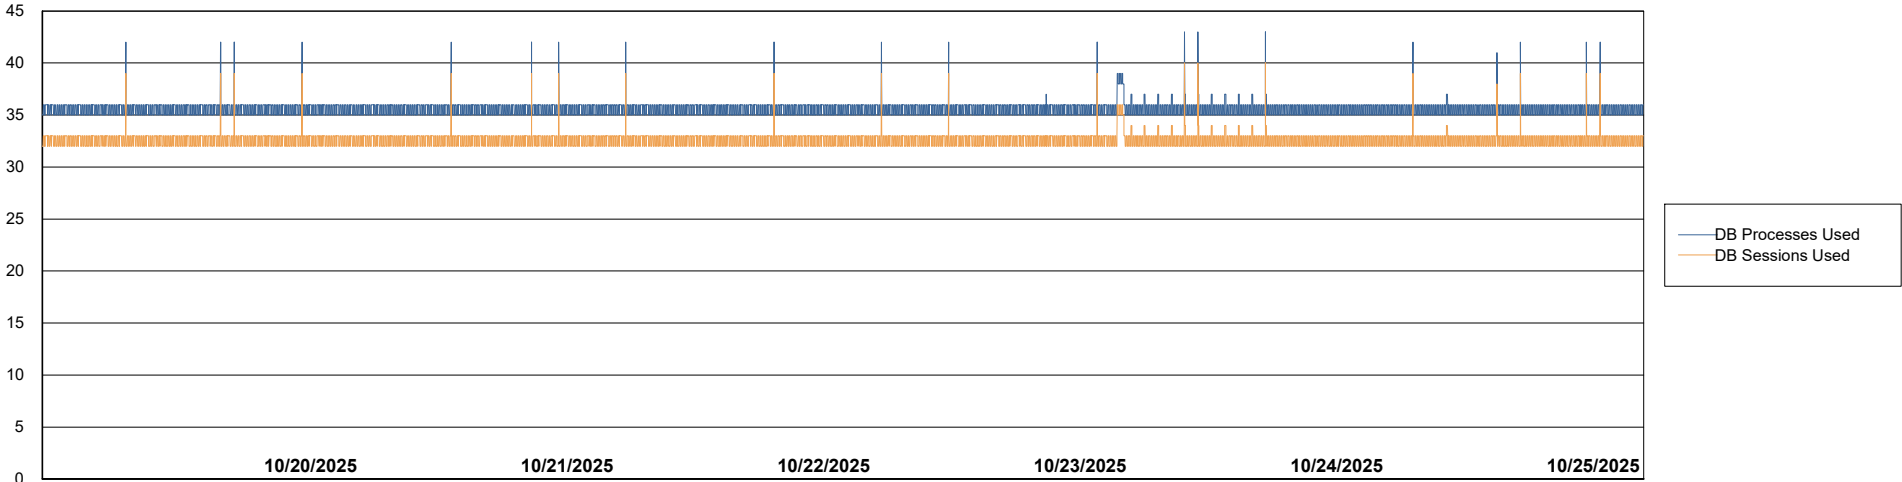

Database Performance ECL_PRD_ECLABS-TEST_HSBABS1