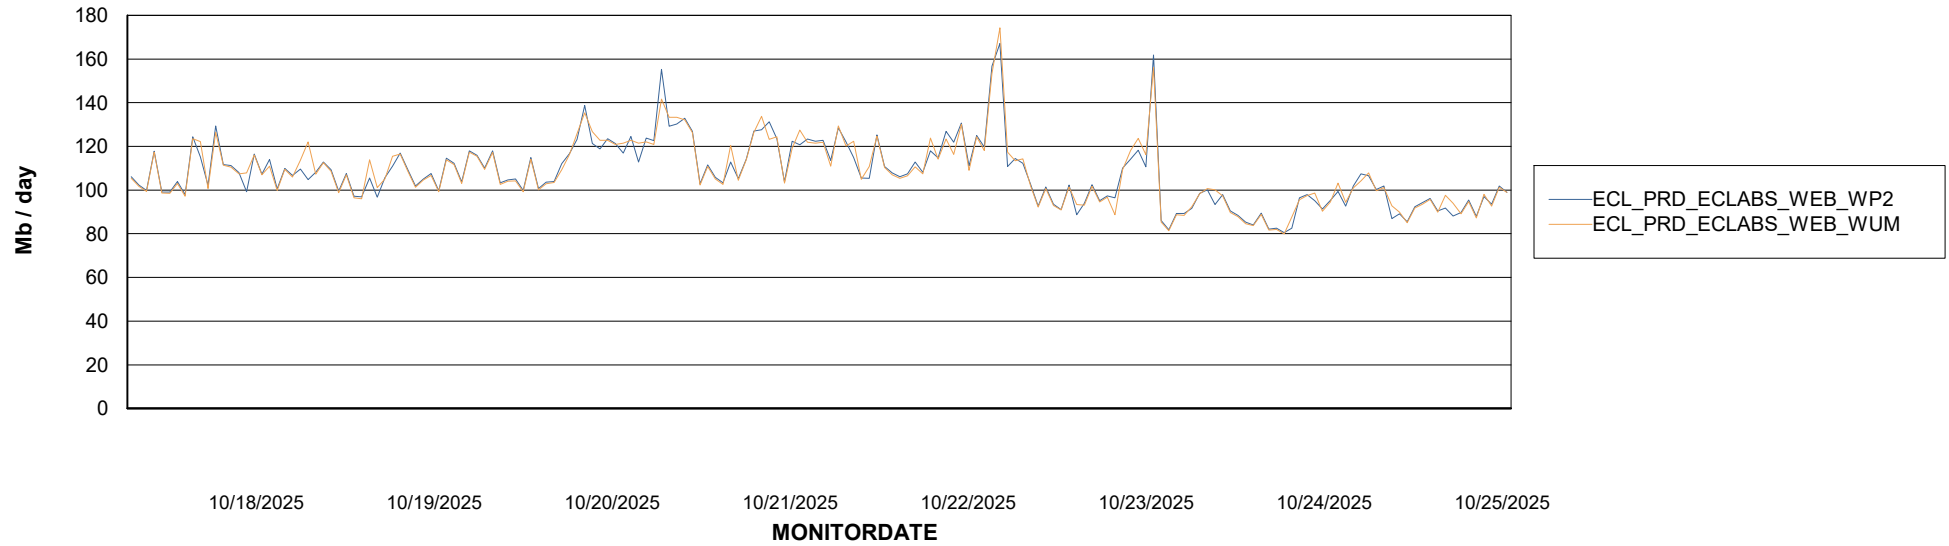

ABSSolute Web Component Services

Avg memory used per ABS Web component