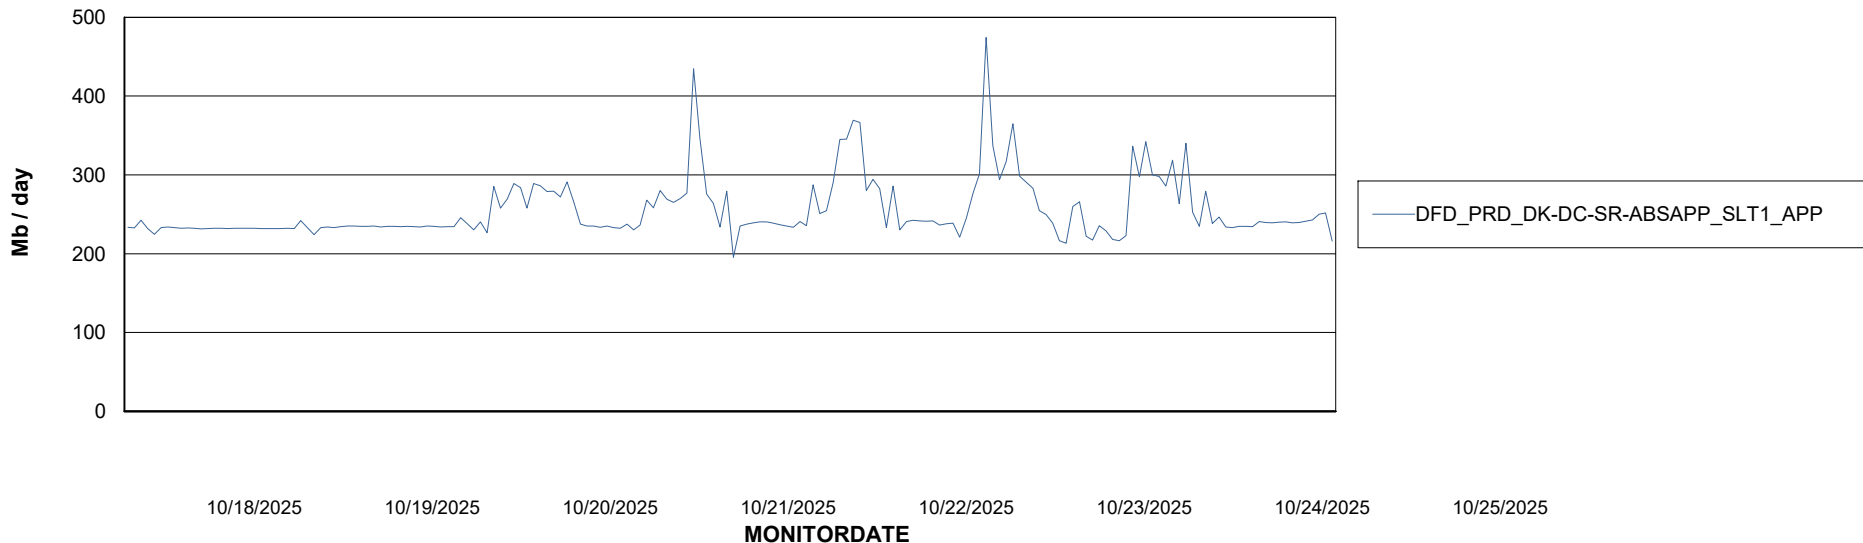

ABSSolute Application Server Services

Avg memory used per ABS Server Service