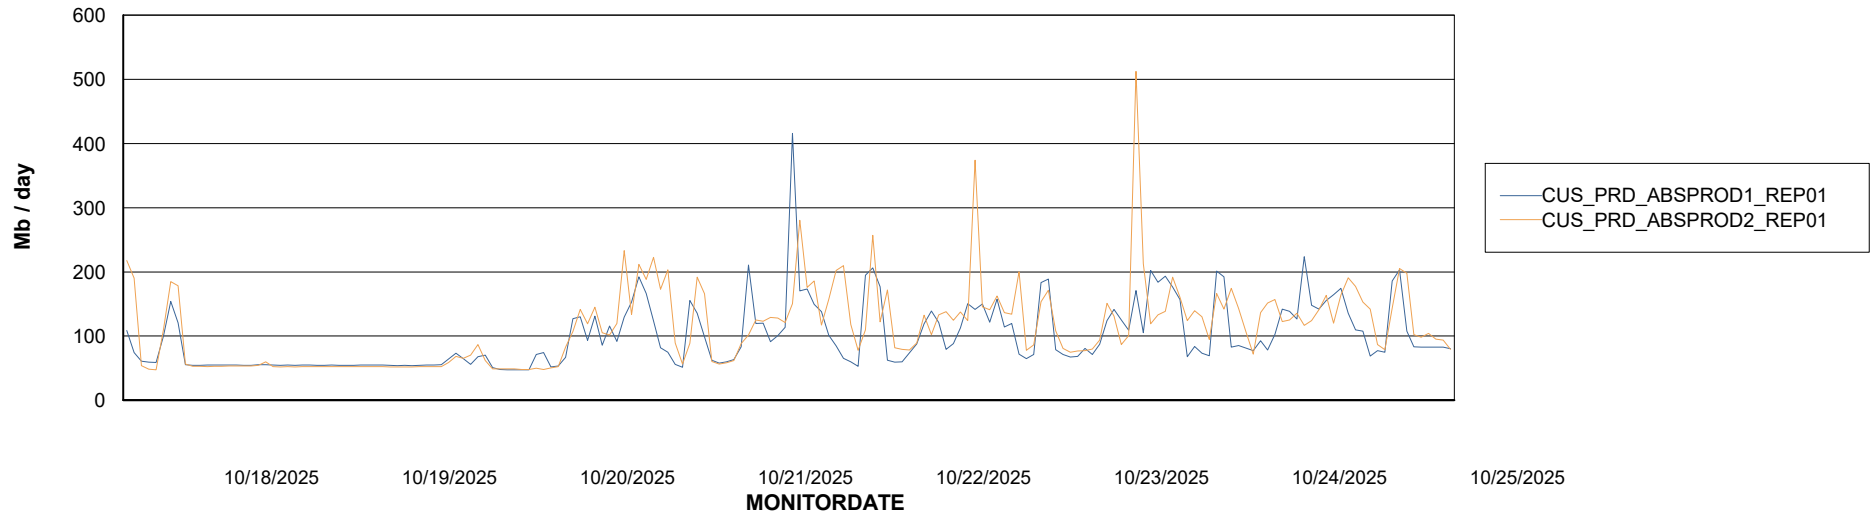

ABSSolute Application ReportServer Services

Avg memory used per ReportServer Service