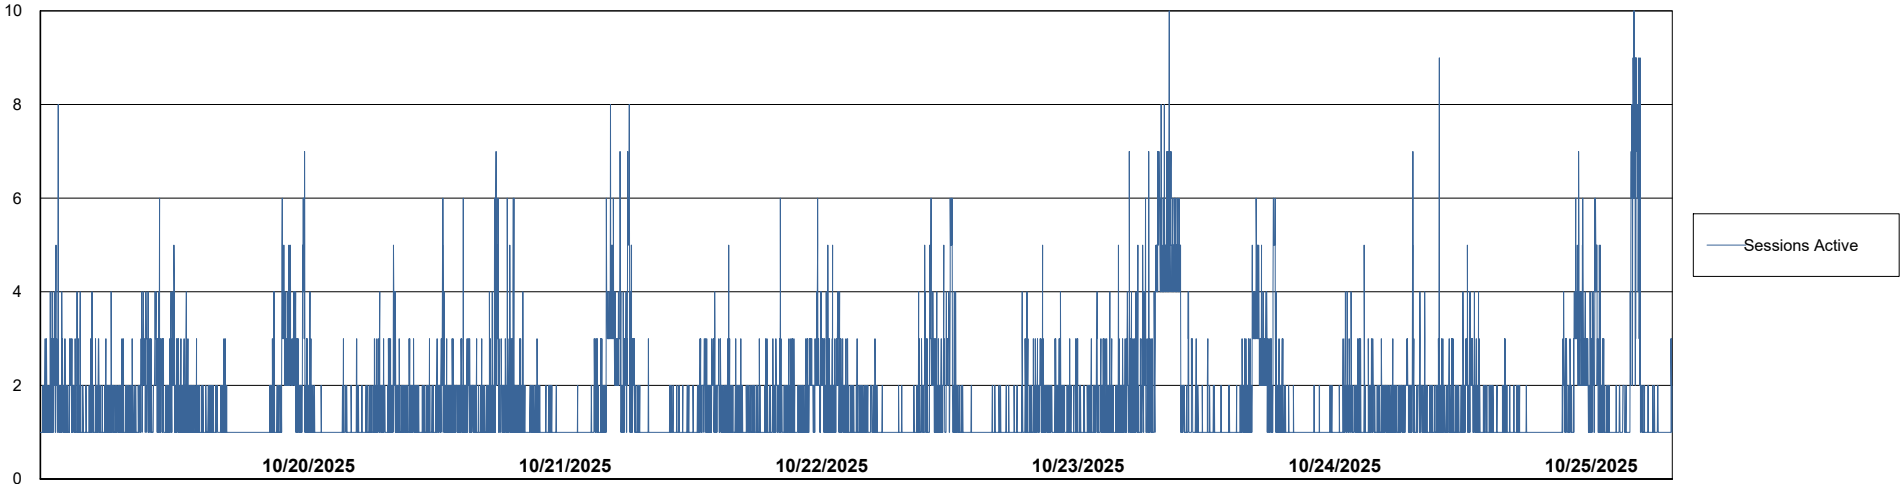

Database Performance CUS_PRD_ABSDB1_ABS1