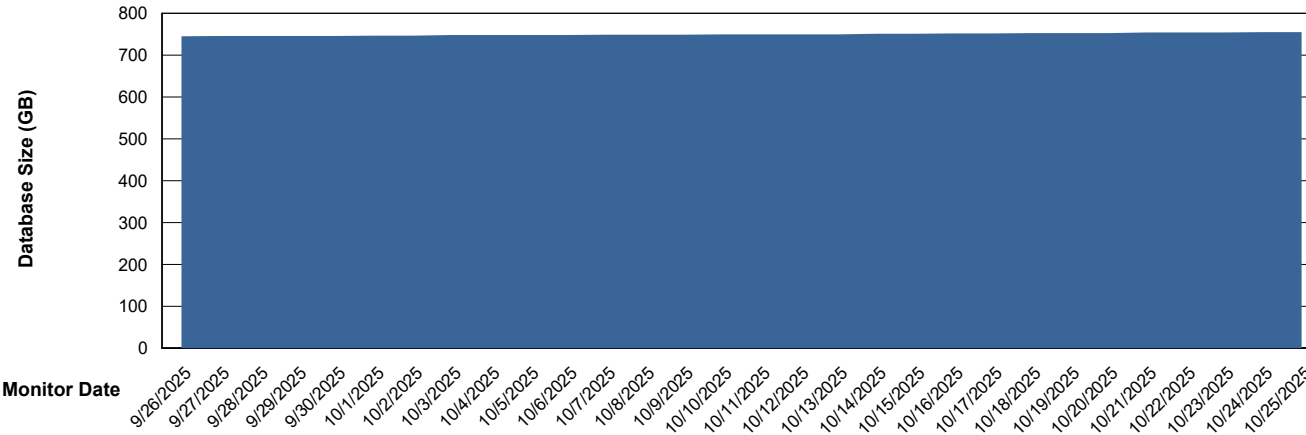

DB Processes Max 1,000

Weekly SLA Customer Report

Customer CUS_Production (24/7)
 Database ID 131

DATABASE SIZE CUS_PRD_ABSDB1_ABS1

Database growth over last month

Database Tablespace CUS_PRD_ABSDB1_ABS1

Date	Tablespace Name	Filesize (Gb)	Usedsize (Gb)	Percentage free
10/25/2025	ABSDATA	330	273	17
	INDX	556	466	16
10/24/2025	ABSDATA	330	273	17
	INDX	556	465	16
10/23/2025	ABSDATA	330	273	17
	INDX	556	465	16
10/22/2025	ABSDATA	330	273	17
	INDX	556	465	16
10/21/2025	ABSDATA	330	273	17
	INDX	556	465	16
10/20/2025	ABSDATA	330	273	17
	INDX	556	465	16
10/19/2025	ABSDATA	330	273	17
	INDX	556	464	17

Weekly SLA Customer Report

Customer CUS_Production (24/7)
Database ID 131

Standby Database Health CUS_Production (24/7)

Recovery lag for last 7 days

Weekly SLA Customer Report

Customer CUS_Production (24/7)
Database ID 131