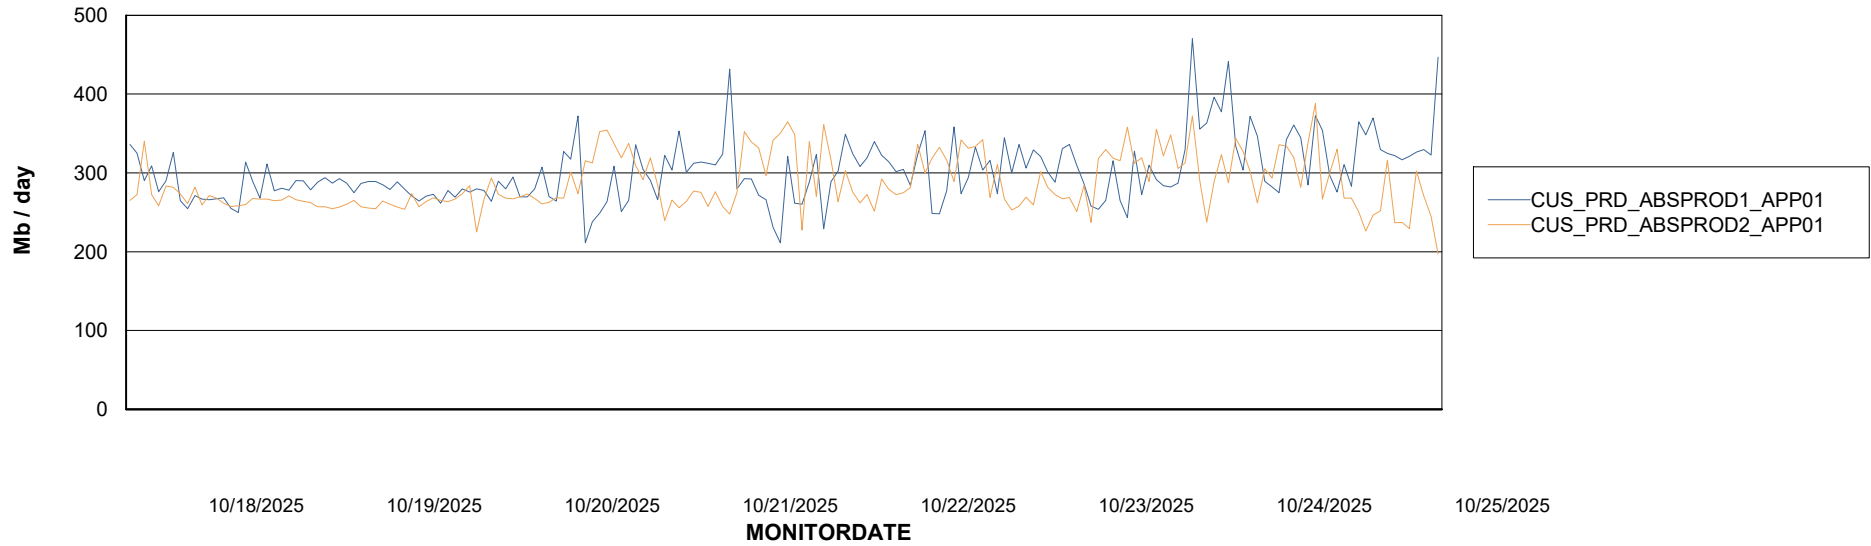

ABSSolute Application Server Services

Avg memory used per ABS Server Service