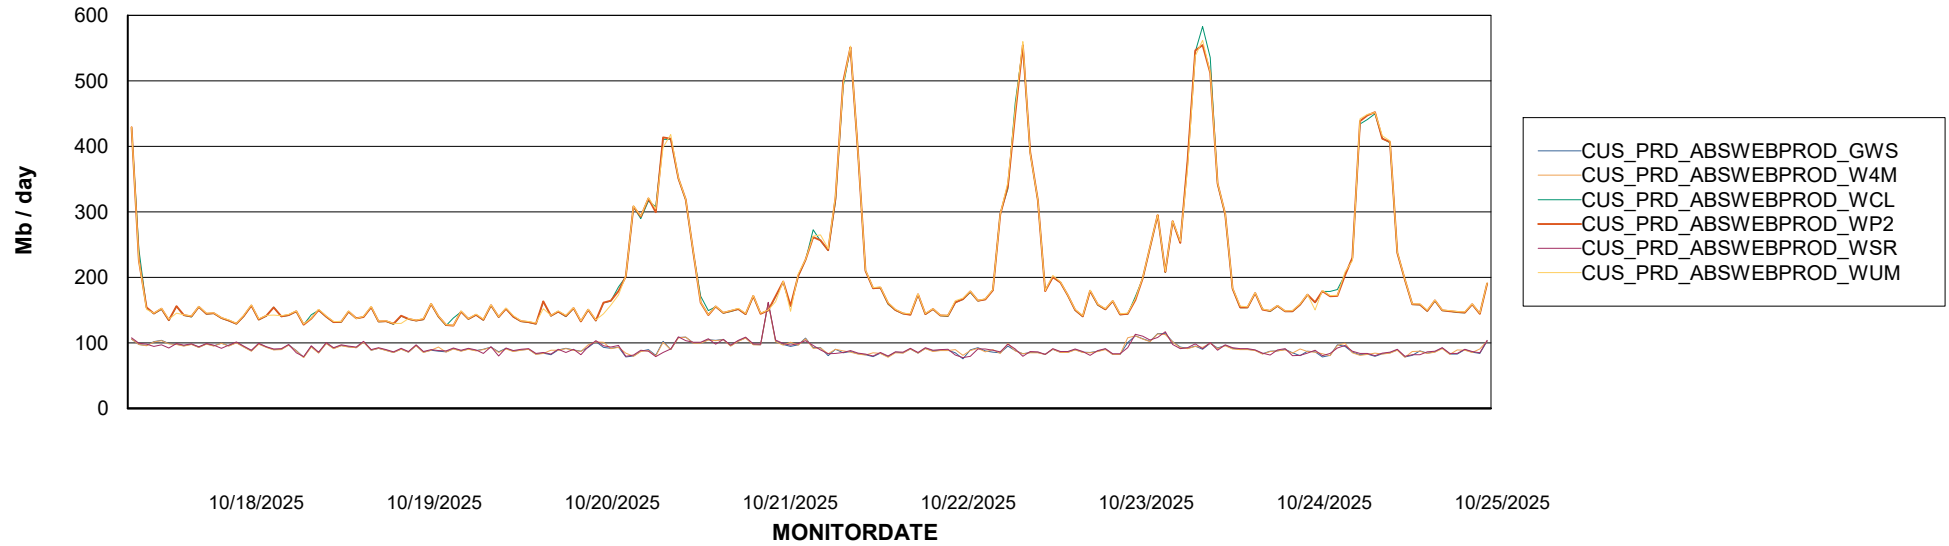

Avg memory used per ReportServer Service

Weekly SLA Customer Report

Customer CUS_Production (24/7)
Database ID 131

ABSSolute Web Component Services

Avg memory used per ABS Web component

Weekly SLA Customer Report