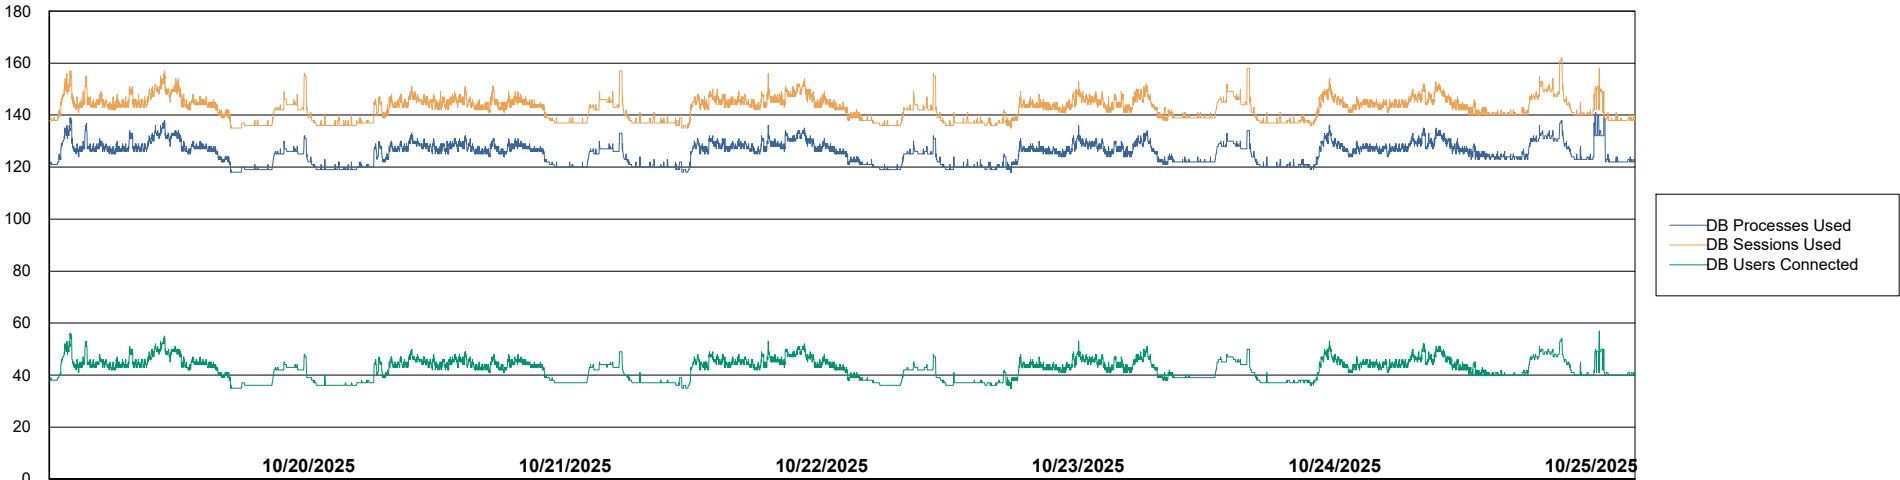

Database Performance CUS_PRD_ABSDB1_ABS1