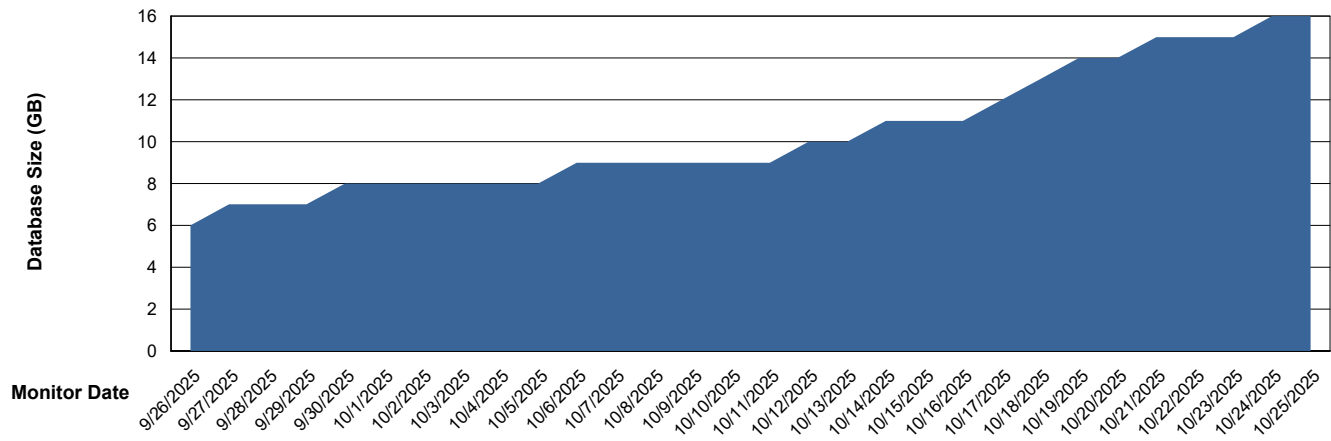

Customer CTR OCI JED Production
Database ID 207

DATABASE SIZE CTR-BI-JED_ABS1

Database growth over last month

DATABASE SIZE CTR-DBS1-JED_PROD_ABS1

Database growth over last month

Weekly SLA Customer Report