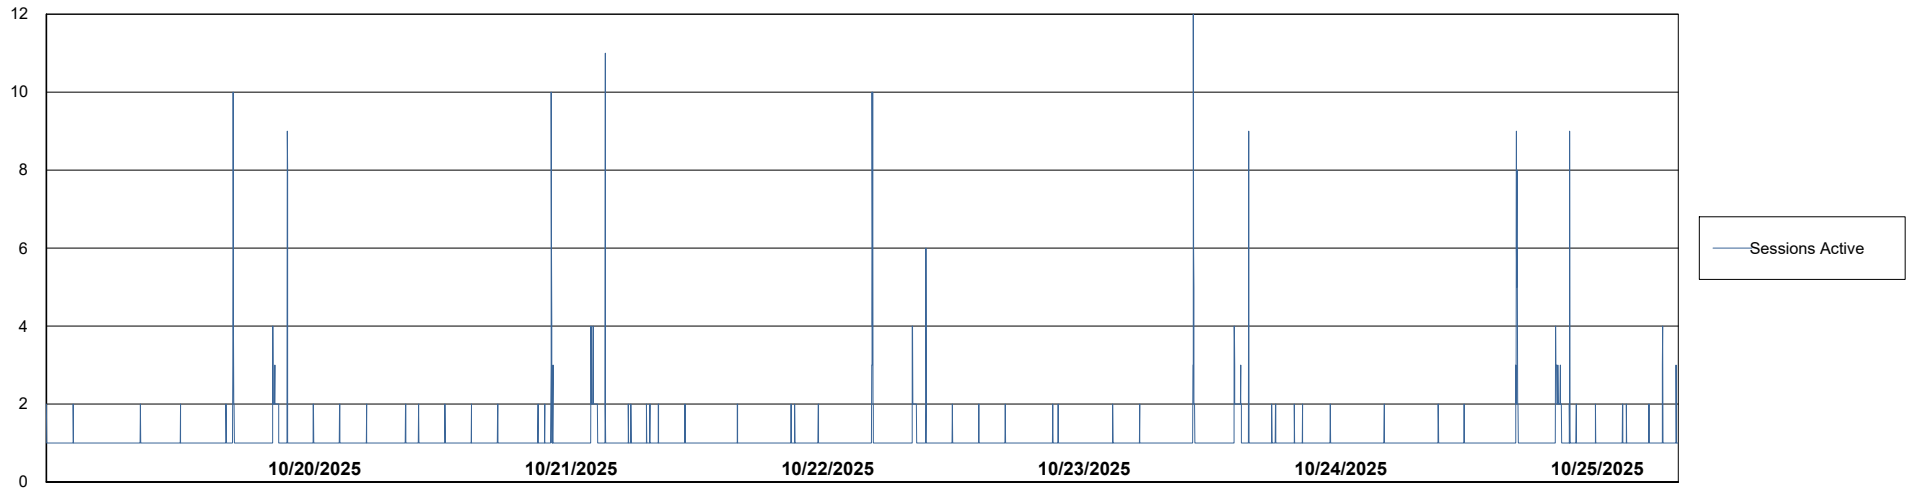

Weekly SLA Customer Report

Customer CTR OCI JED Production
Database ID 207

Database Performance CTR-BI-JED_ABS1

Weekly SLA Customer Report

Customer CTR OCI JED Production
Database ID 207

Database Performance CTR-DBS1-JED_PROD_ABS1