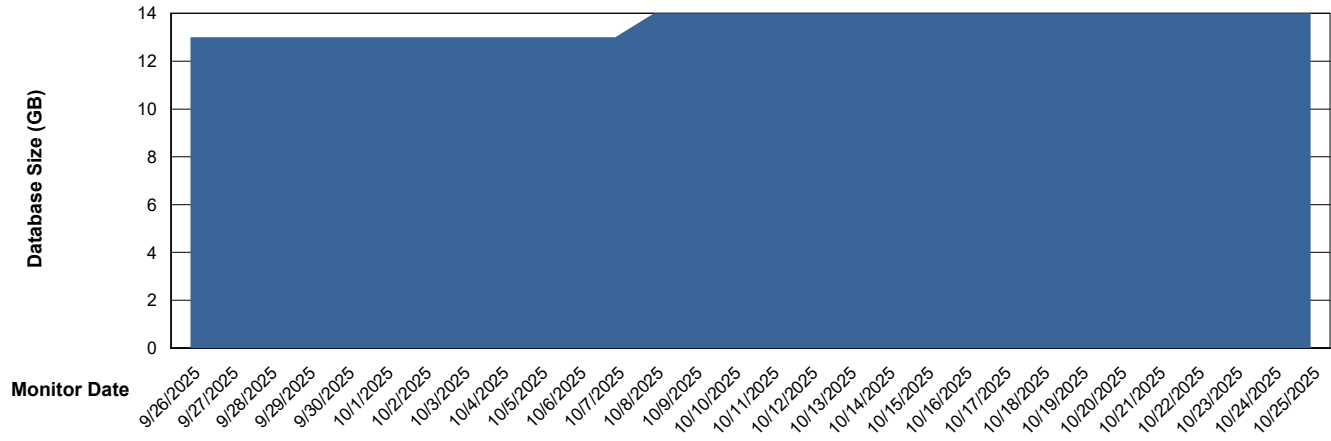

Weekly SLA Customer Report

Customer CTR OCI JED Production
Database ID 207

Database Performance CTR-DBS2-JED_PROD_HSBABS1

DB Processes Max 0
DB Processes Max 1,000
DB Processes Max 4

Weekly SLA Customer Report

Customer CTR OCI JED Production
Database ID 207

DATABASE SIZE CTR-BI-JED_ABS1

Database growth over last month

DATABASE SIZE CTR-DBS1-JED_PROD_ABS1

Database growth over last month

Weekly SLA Customer Report