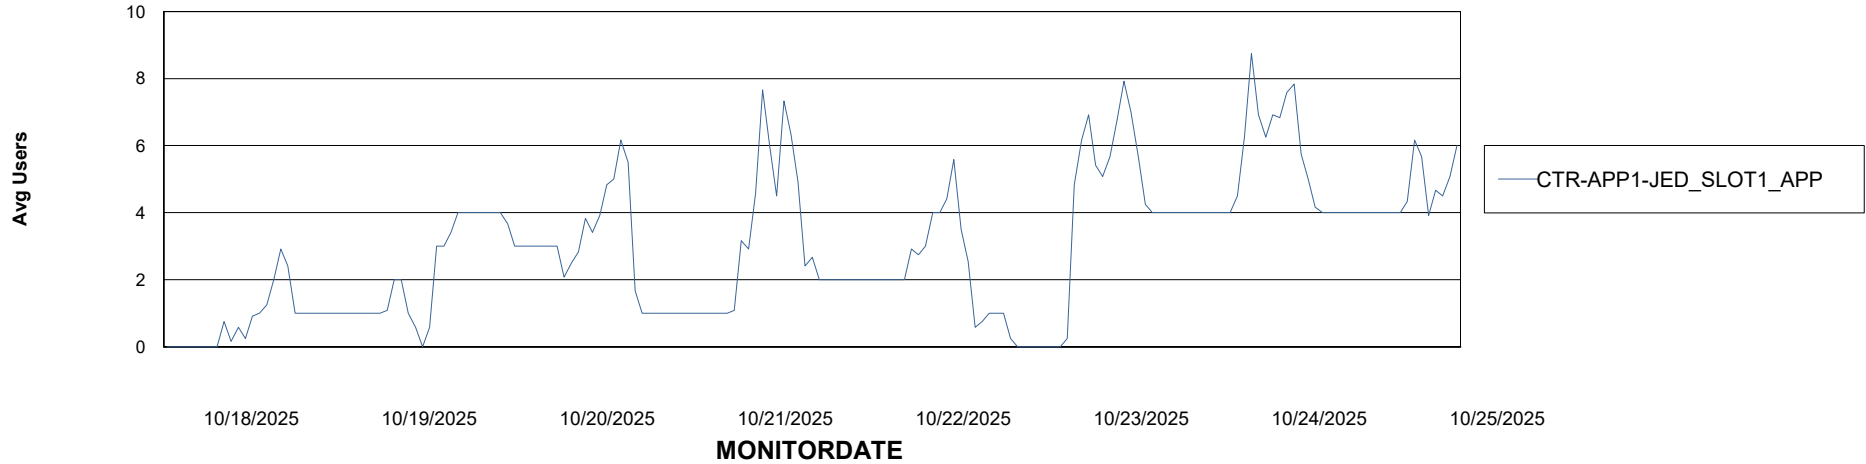

Avg users per day per ABS server