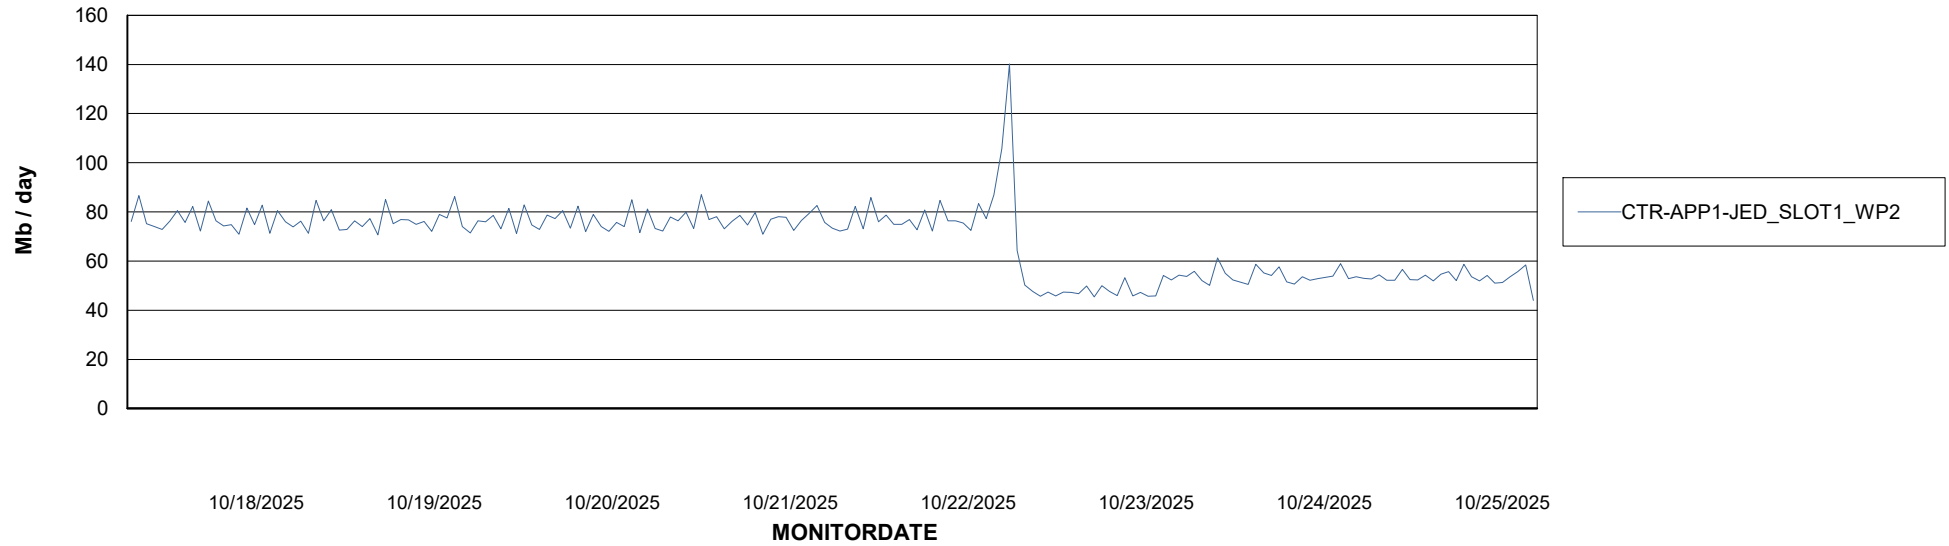

ABSSolute Web Component Services

Avg memory used per ABS Web component