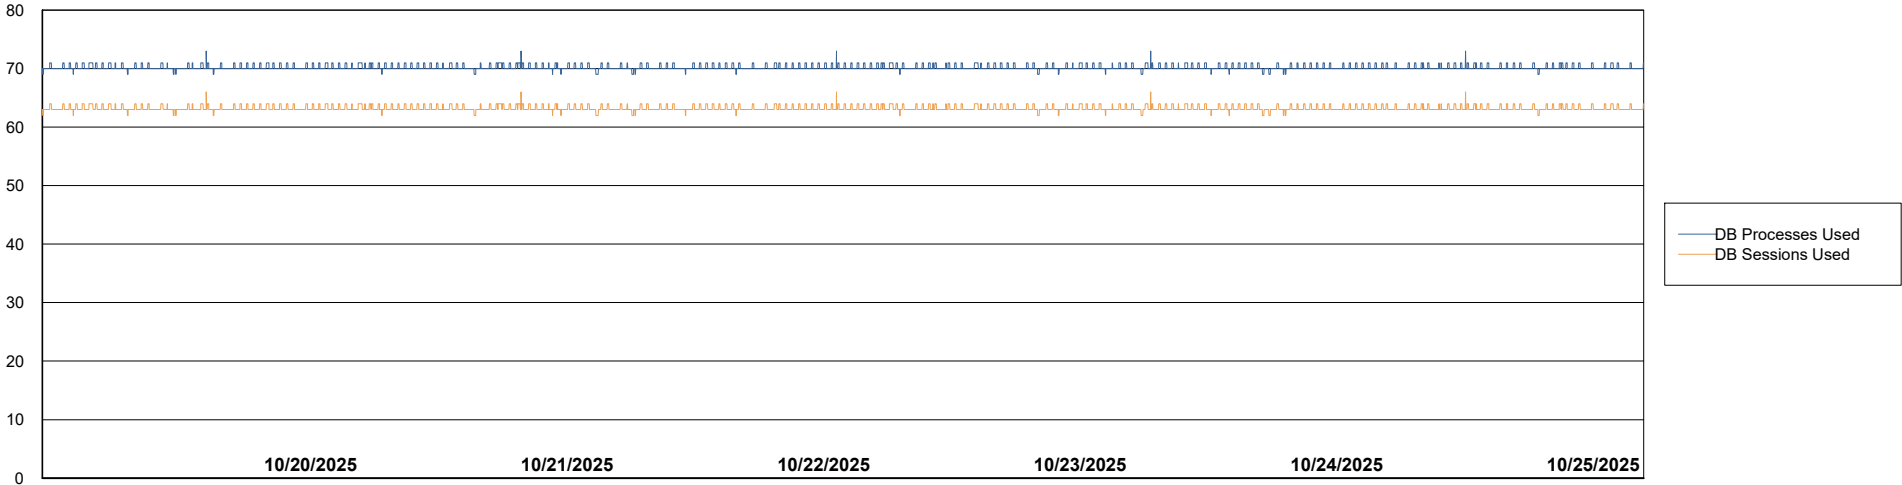

Database Performance CTR-DBS2-JED_PROD_HSBABS1

DB Processes Max 0
DB Processes Max 1,000
DB Processes Max 4