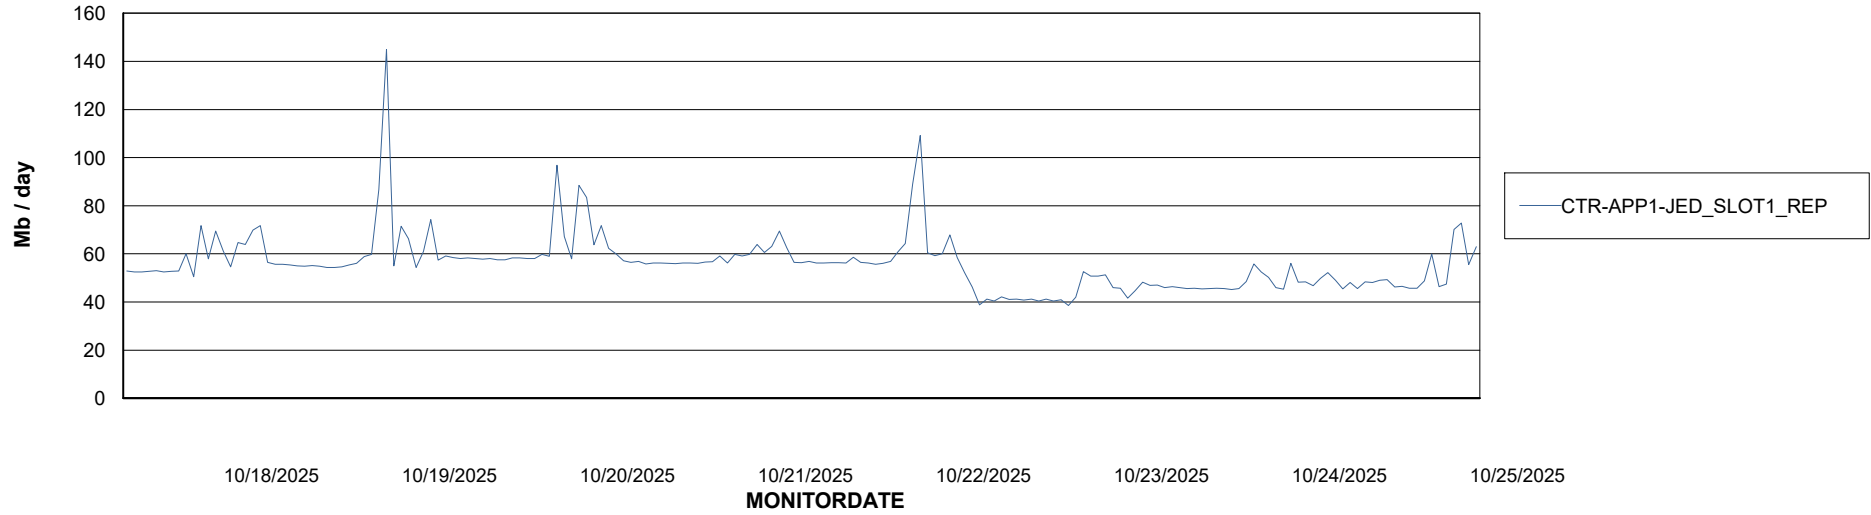

Avg users per day per ABS server

Weekly SLA Customer Report

Customer CTR OCI JED Production
Database ID 207

ABSSolute Application ReportServer Services

Avg memory used per ReportServer Service

Weekly SLA Customer Report