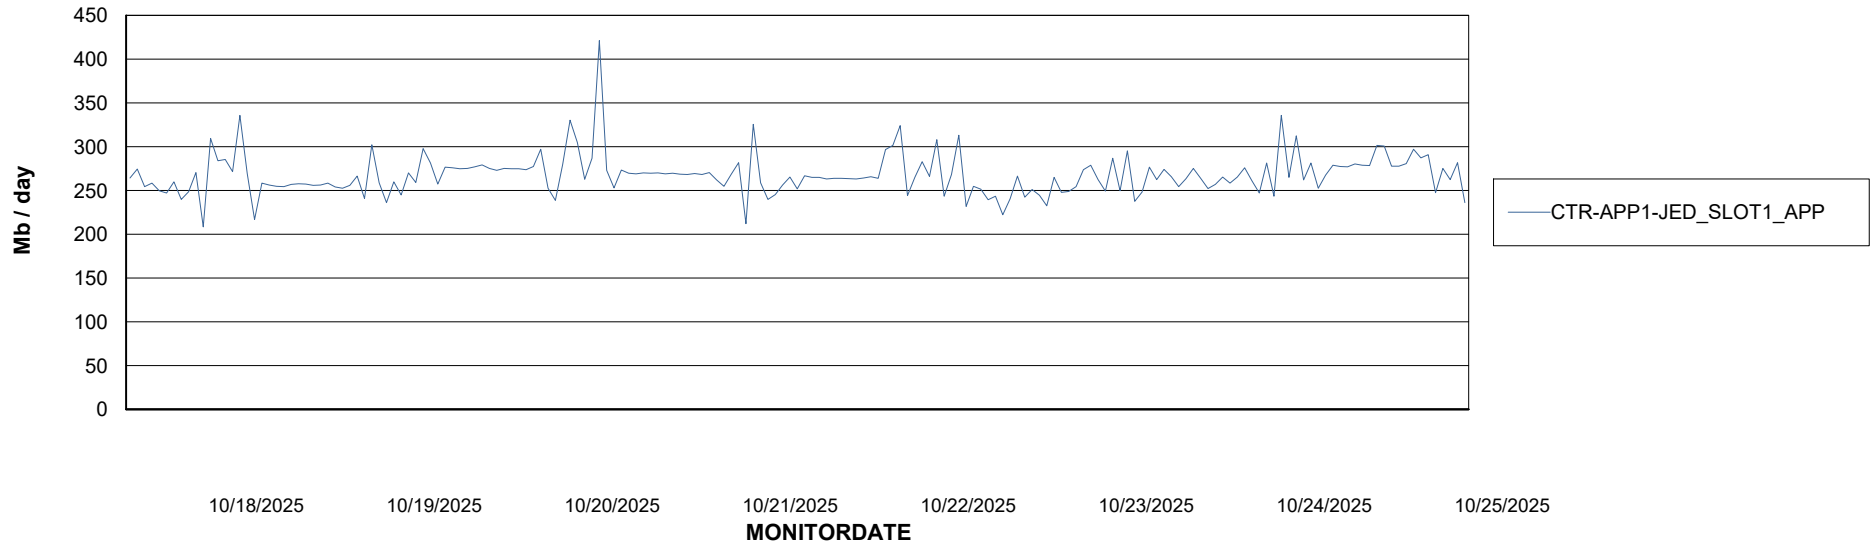

Standby Database Health CTR OCI JED Production

Recovery lag for last 7 days

Weekly SLA Customer Report

Customer CTR OCI JED Production
Database ID 207

ABSSolute Application Server Services

Avg memory used per ABS Server Service