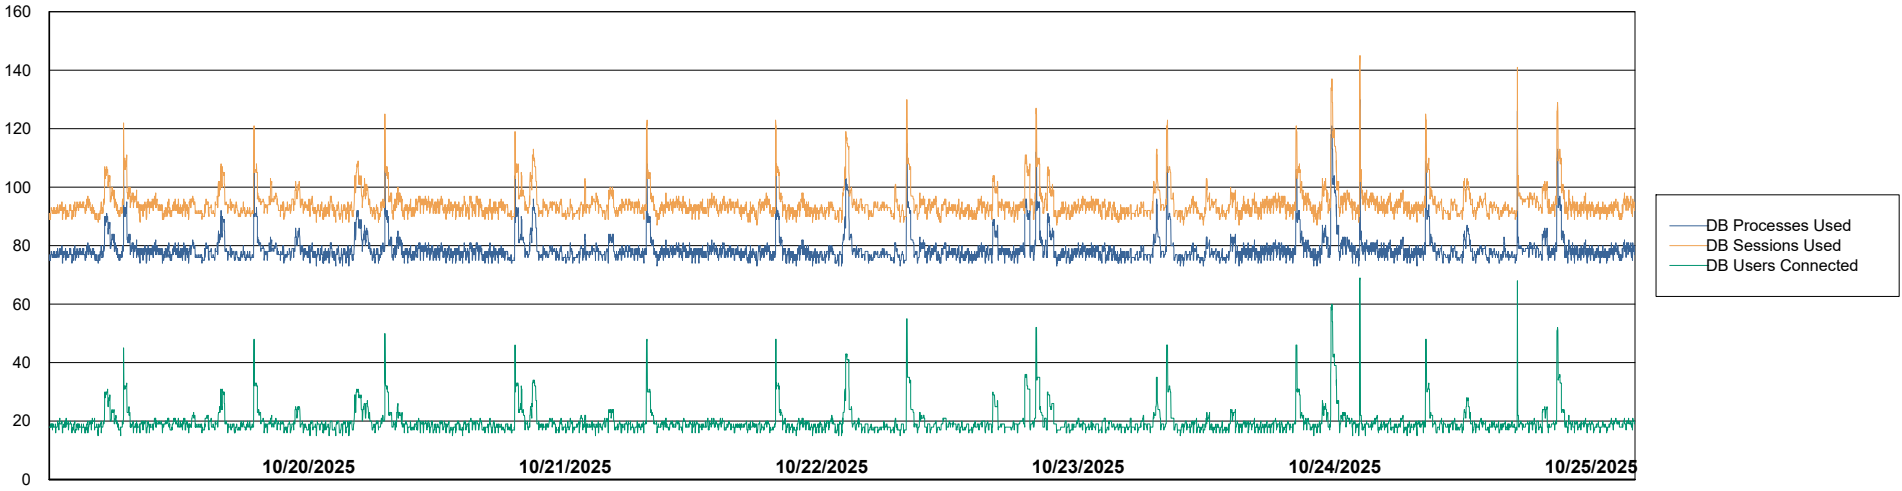

Database Performance CTR-BI-JED_ABS1