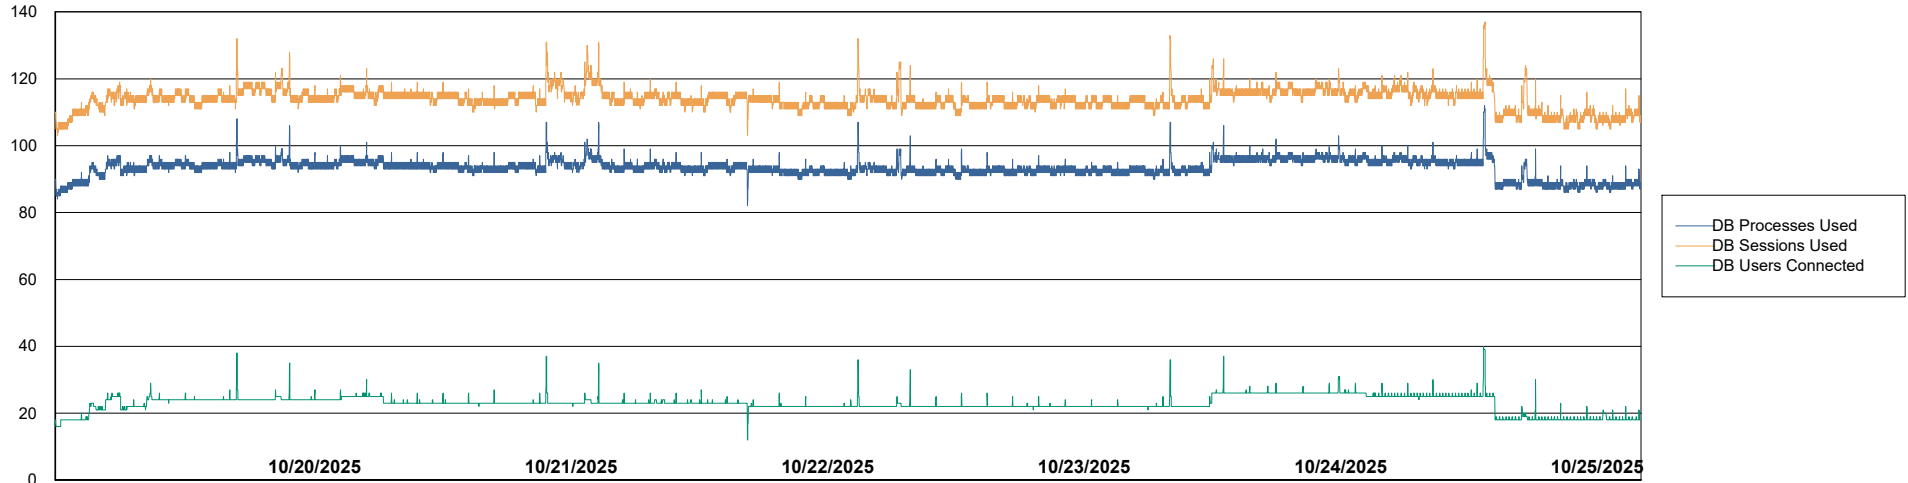

Weekly SLA Customer Report

Customer CTR OCI JED Production
Database ID 207

Database Performance CTR-BI-JED_ABS1

Weekly SLA Customer Report

Customer CTR OCI JED Production
Database ID 207

Database Performance CTR-DBS1-JED_PROD_ABS1