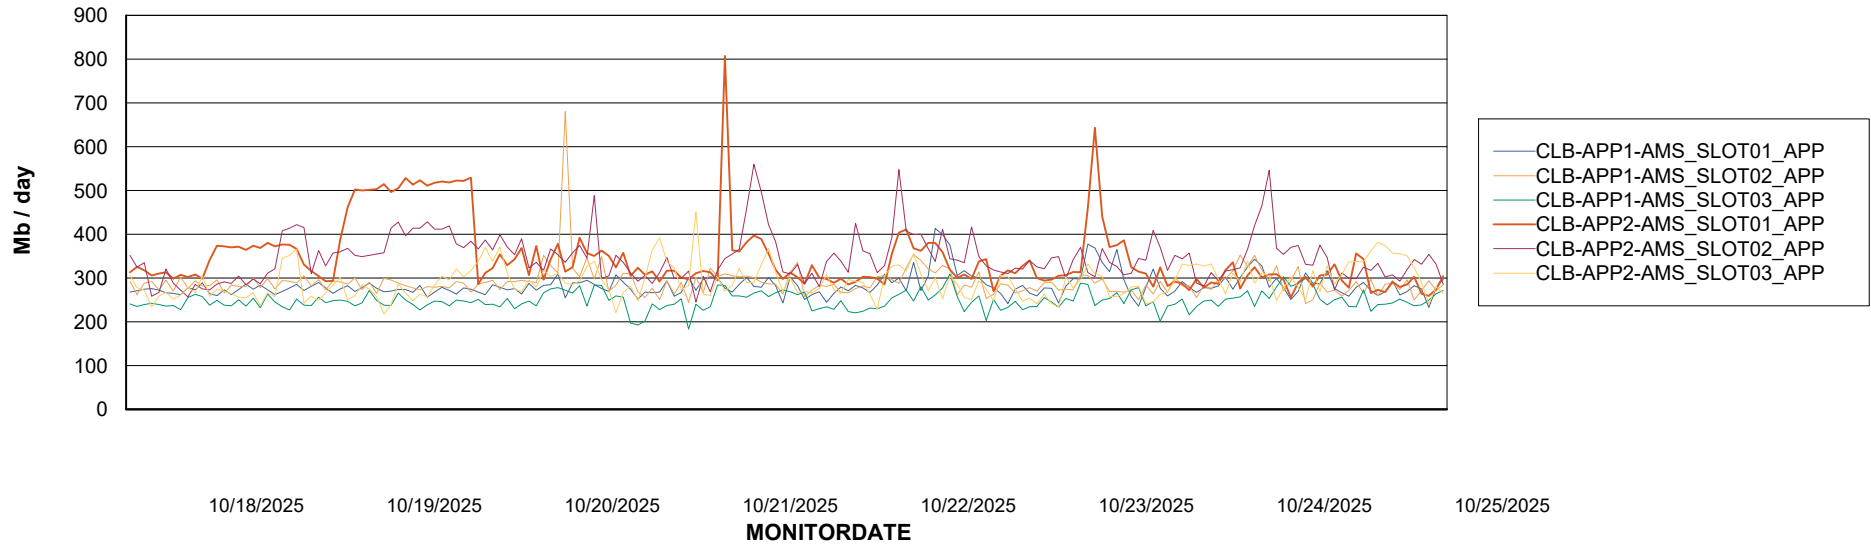

ABSSolute Application Server Services

Avg memory used per ABS Server Service