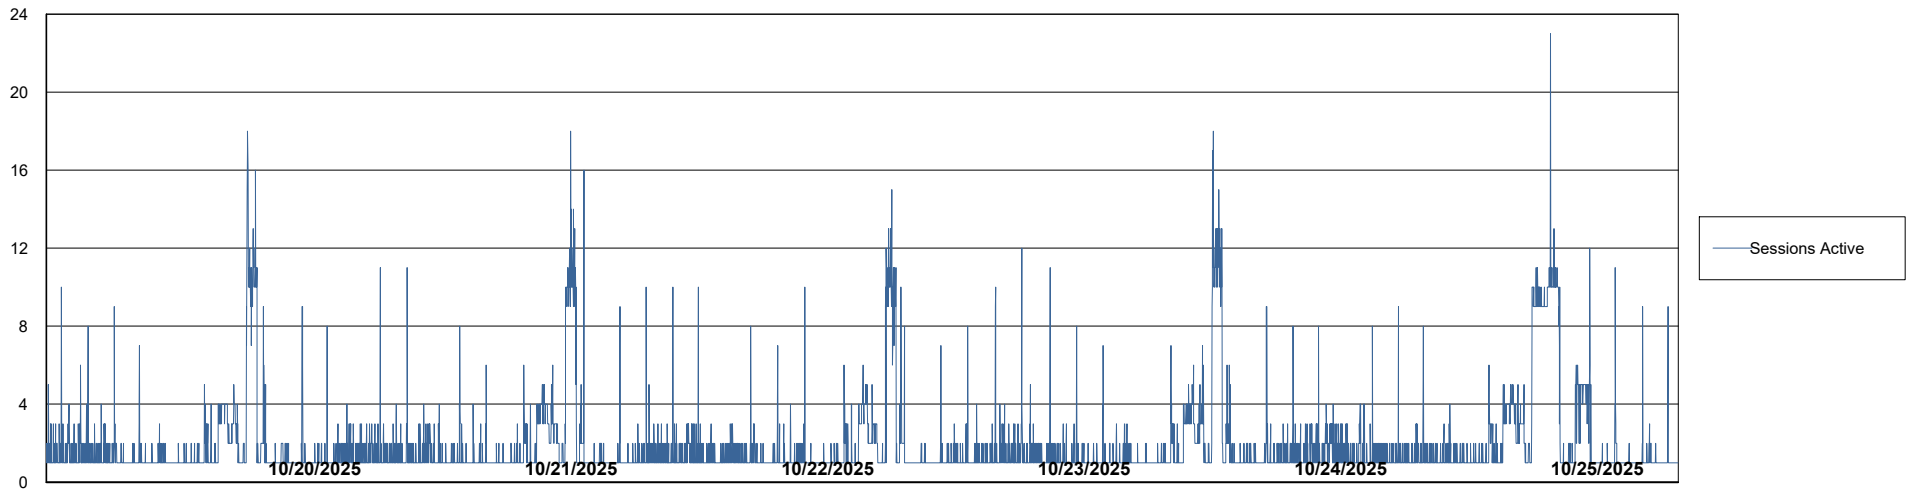

Weekly SLA Customer Report

Customer: CLB OCI AMS Production
Database ID: 196

Database Performance: CLB-BI2-AMS_ABS1_DB

Weekly SLA Customer Report

Customer CLB OCI AMS Production
Database ID 196

Database Performance CLB-DBS1-AMS_PROD_ABS1