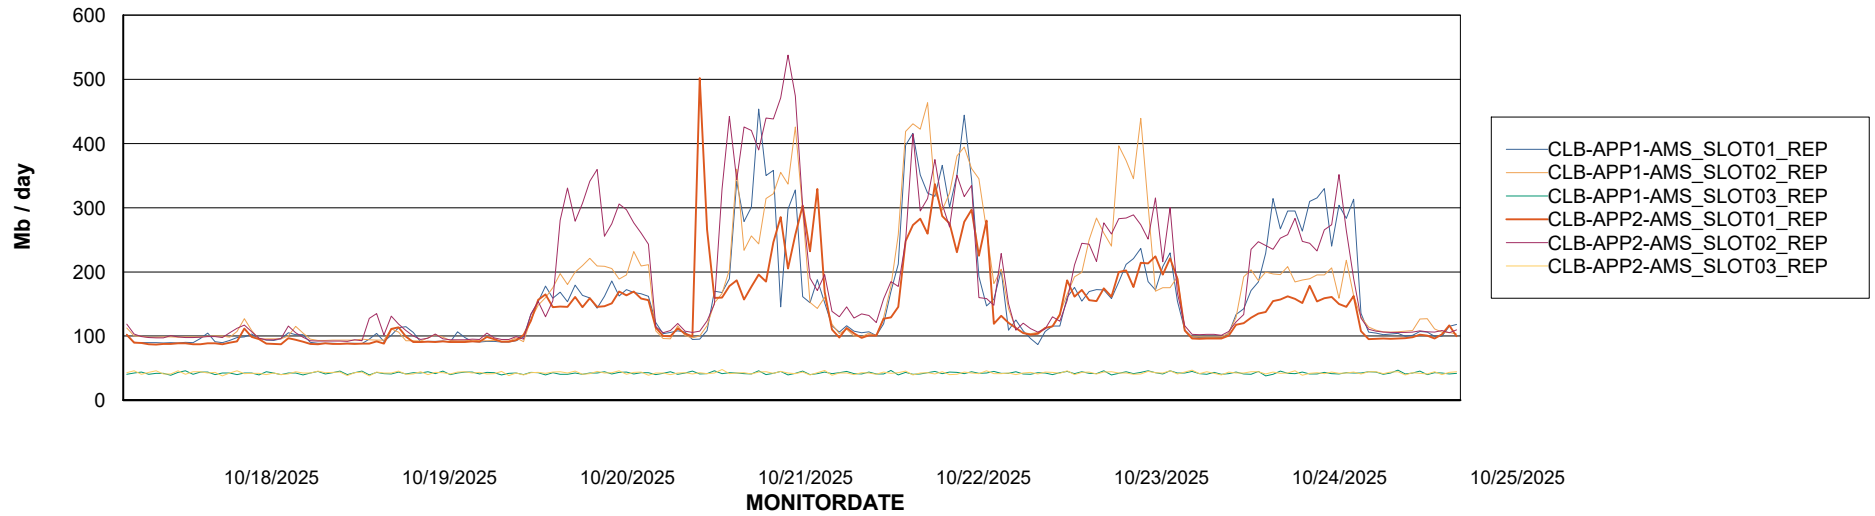

Avg memory used per ABS Server Service

Avg users per day per ABS server

Weekly SLA Customer Report

Customer: CLB OCI AMS Production
Database ID: 196

ABSSolute Application ReportServer Services

Avg memory used per ReportServer Service