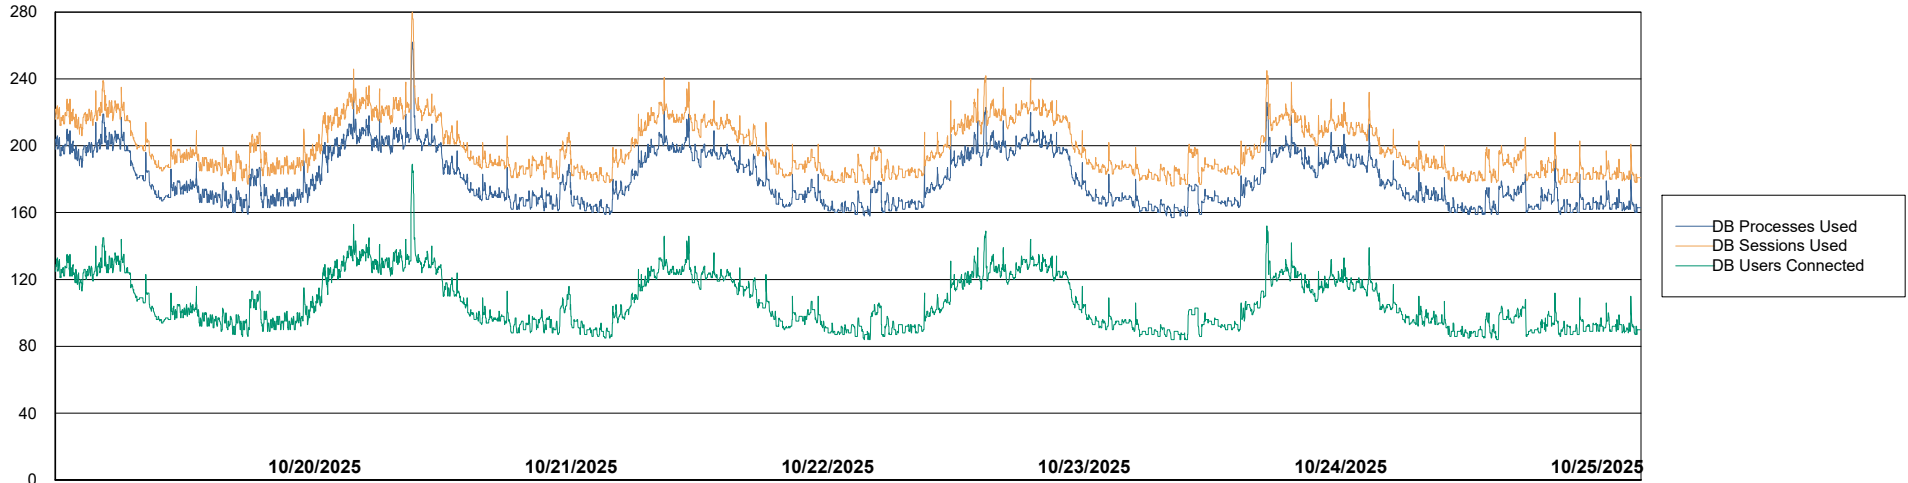

Weekly SLA Customer Report

Customer: CLB OCI AMS Production
Database ID: 196

Database Performance: CLB-BI2-AMS_ABS1_DB

Weekly SLA Customer Report

Customer CLB OCI AMS Production
Database ID 196

Database Performance CLB-DBS1-AMS_PROD_ABS1