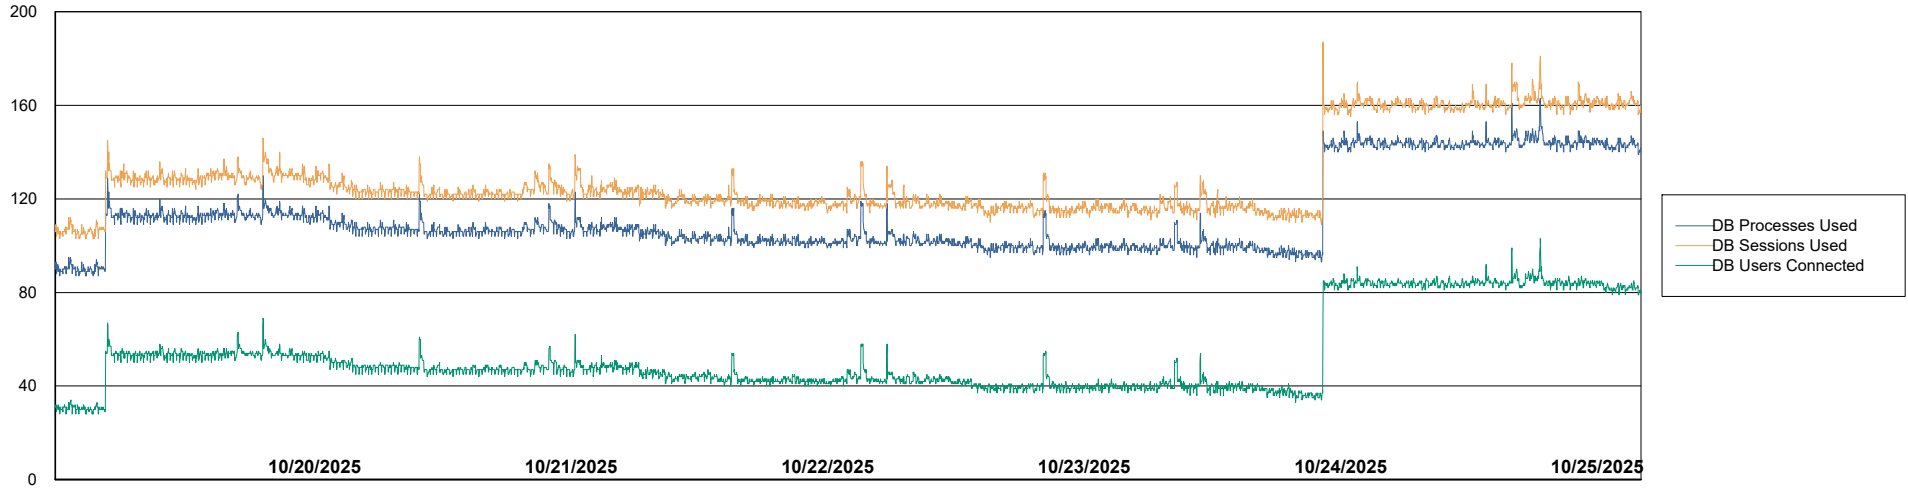

Database Performance: CLB-BI2-AMS_ABS1_DB