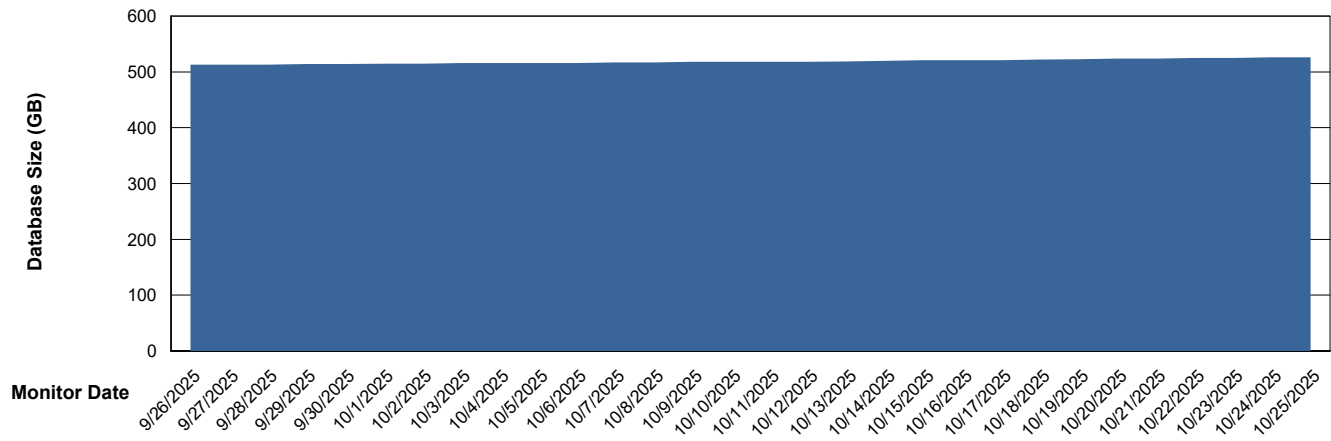

Customer CLB OCI AMS Production
Database ID 196

DATABASE SIZE CLB-BI2-AMS_ABS1_DB

Database growth over last month

DATABASE SIZE CLB-DBS1-AMS_PROD_ABS1

Database growth over last month

Weekly SLA Customer Report