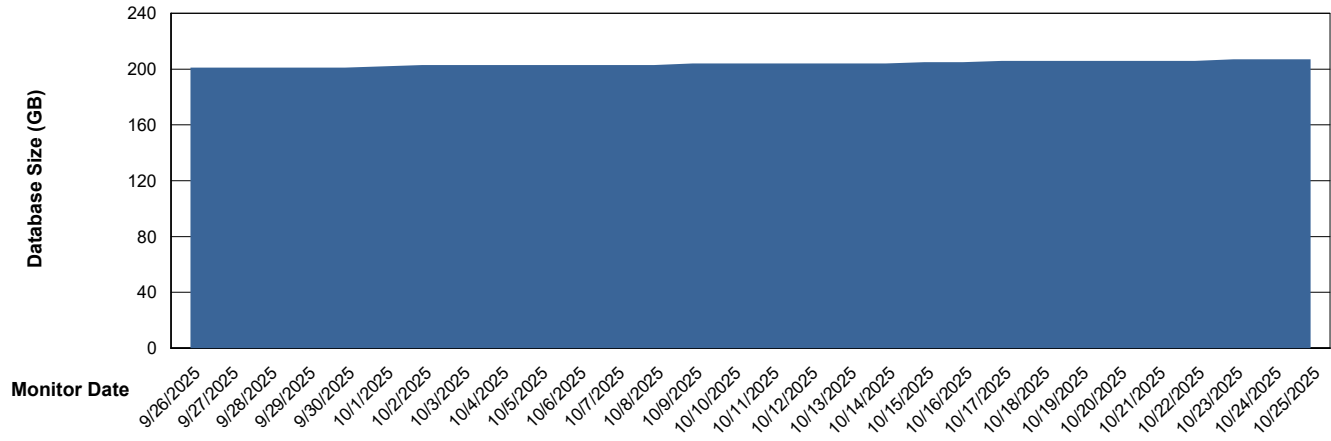

Weekly SLA Customer Report

Customer CLB OCI AMS Production
Database ID 196

Database Performance CLB-DBS2-AMS_PROD_HSBABS1

DB Processes Max 0
DB Processes Max 4
DB Processes Max 1,000

Weekly SLA Customer Report

Customer CLB OCI AMS Production
Database ID 196

DATABASE SIZE CLB-BI2-AMS_ABS1_DB

Database growth over last month

DATABASE SIZE CLB-DBS1-AMS_PROD_ABS1

Database growth over last month

Weekly SLA Customer Report