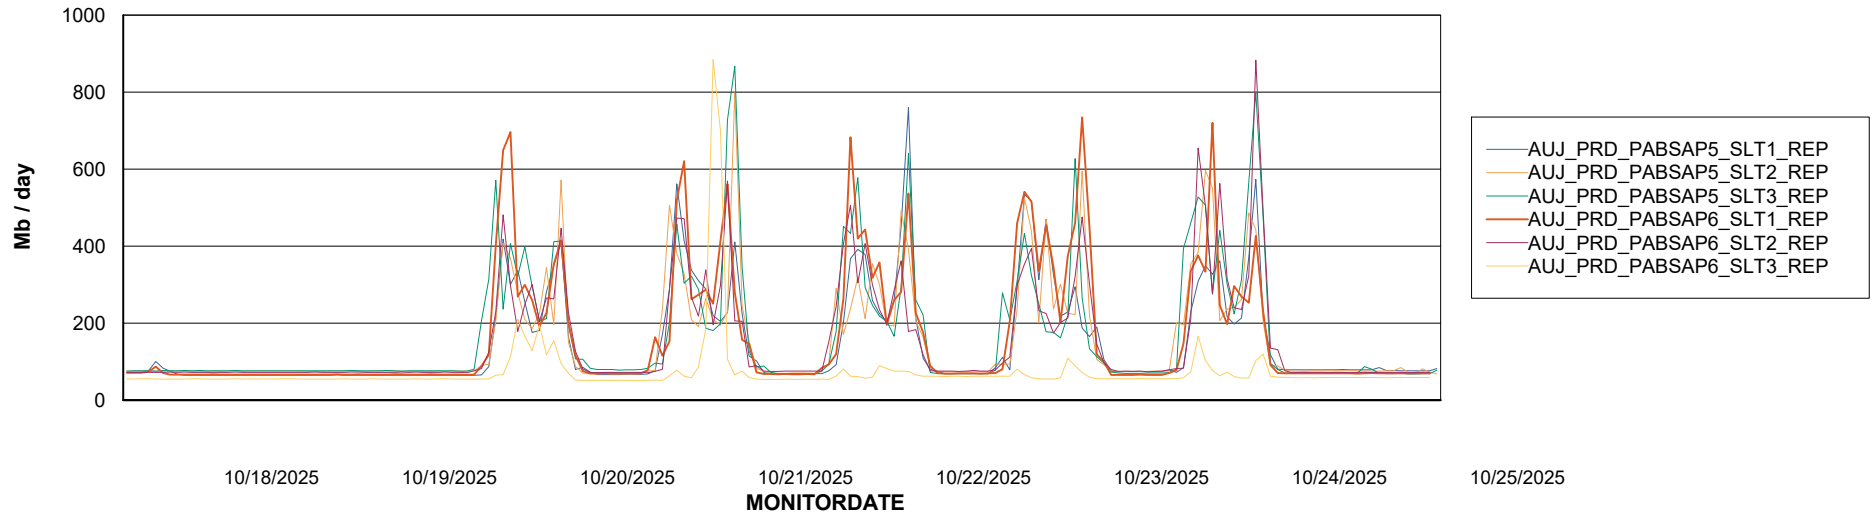

ABSSolute Application ReportServer Services

Avg memory used per ReportServer Service