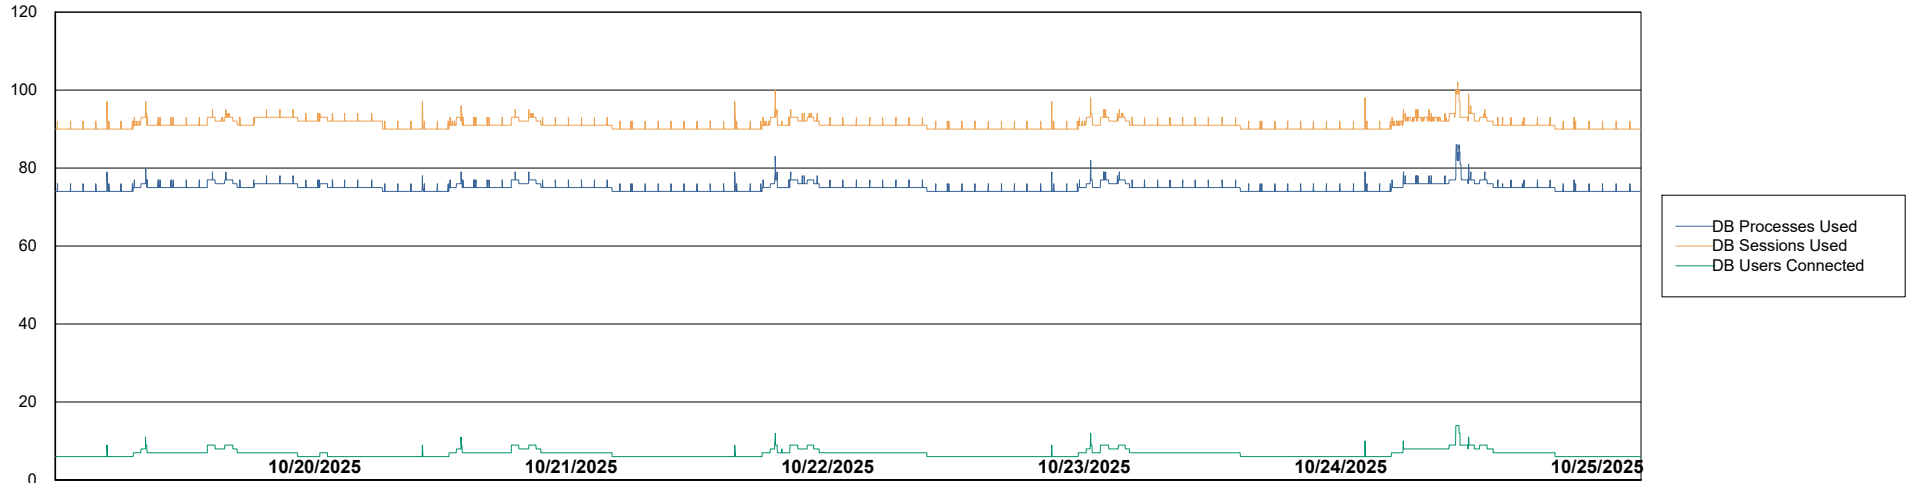

Weekly SLA Customer Report

Customer AUJ_Production
Database ID 41

Database Performance AUJ_ABSEM3_DB

Weekly SLA Customer Report

Customer AUJ_Production
Database ID 41

Database Performance AUJ_BI3_DB

Weekly SLA Customer Report