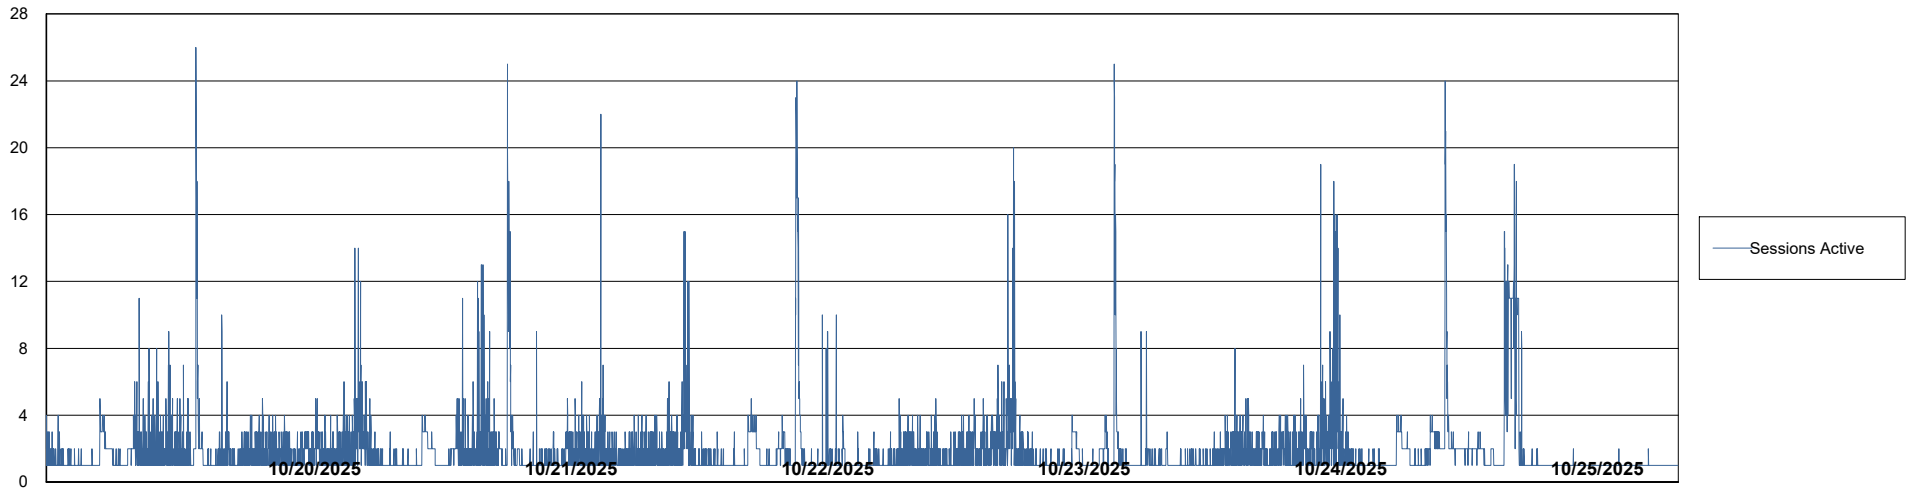

Database Performance AUJ_DB3_Primary