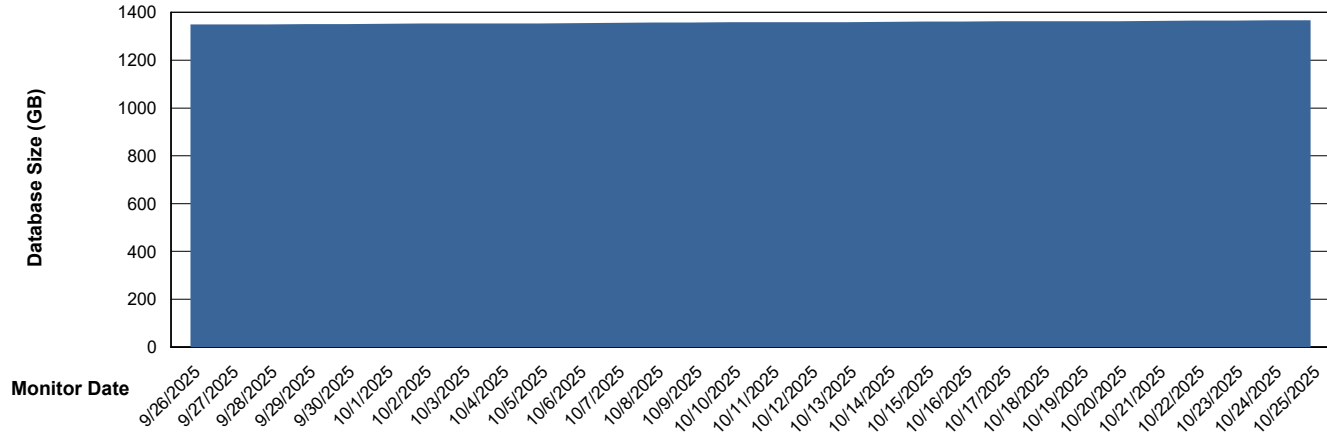

Database growth over last month

Weekly SLA Customer Report

Customer AUJ_Production
Database ID 41

DATABASE SIZE AUJ_DB3_Primary

Database growth over last month

Weekly SLA Customer Report

Customer AUJ_Production
 Database ID 41