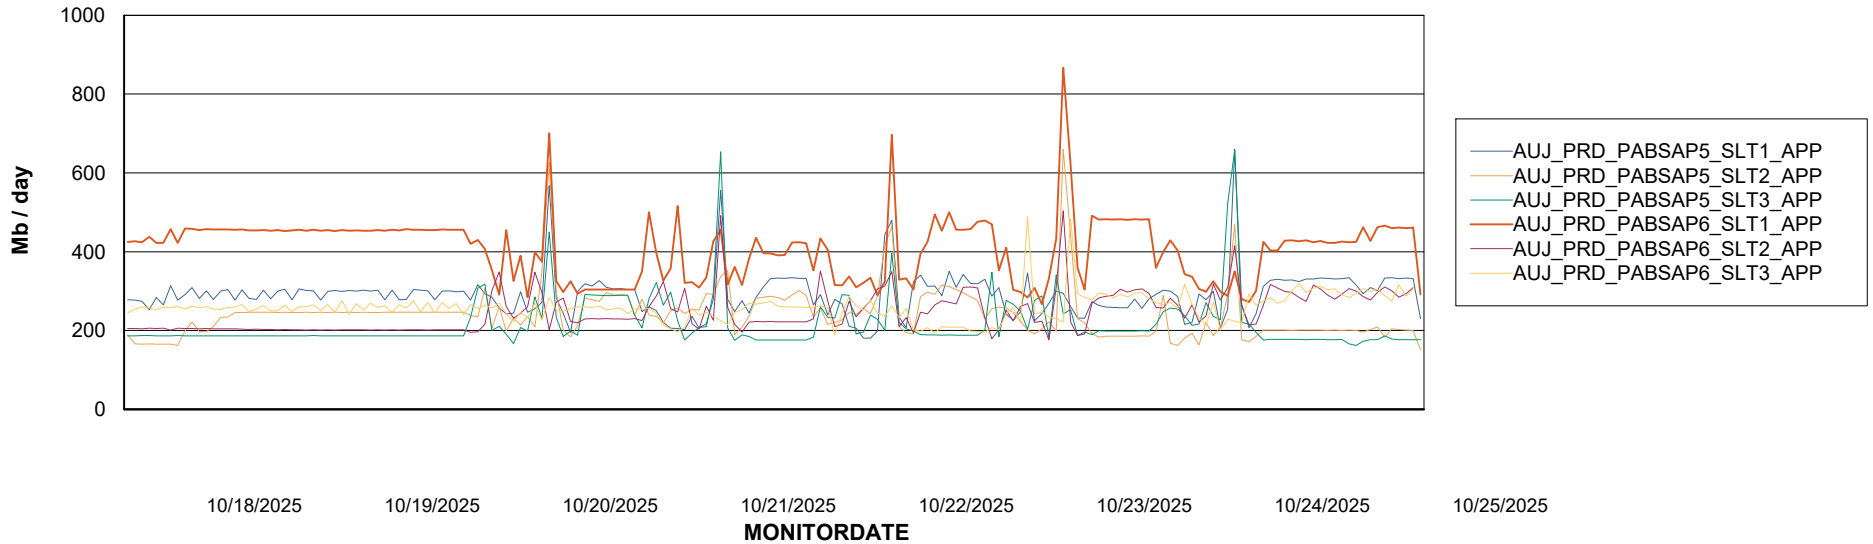

ABSSolute Application Server Services

Avg memory used per ABS Server Service