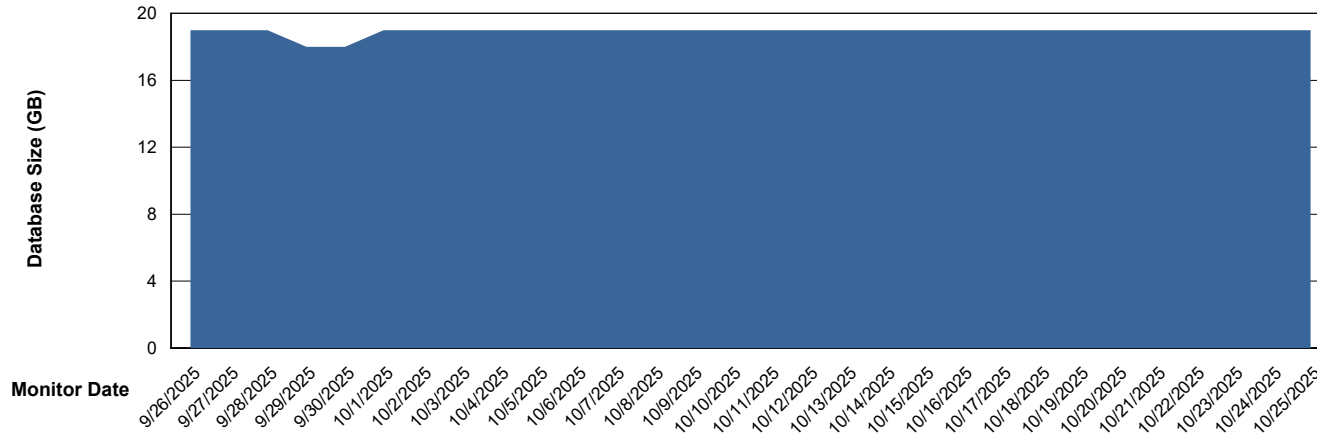

Customer AUJ_Production
Database ID 41

Database Performance AUJ_DB3_Primary

Weekly SLA Customer Report

Customer AUJ_Production
Database ID 41

DATABASE SIZE AUJ_ABSEM3_DB

Database growth over last month

DATABASE SIZE AUJ_BI3_DB

Database growth over last month

Weekly SLA Customer Report

Customer AUJ_Production
Database ID 41

DATABASE SIZE AUJ_DB3_Primary

Database growth over last month

Weekly SLA Customer Report

Customer AUJ_Production
 Database ID 41