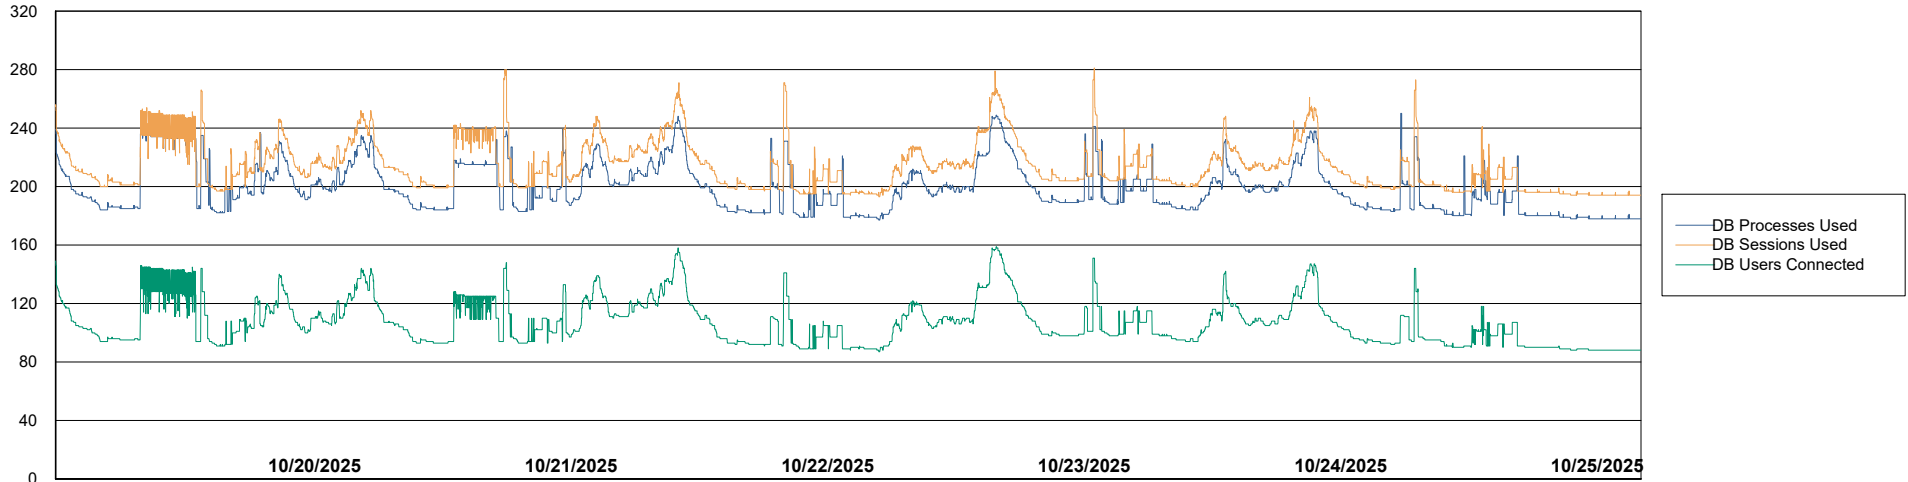

Database Performance AUJ_DB3_Primary