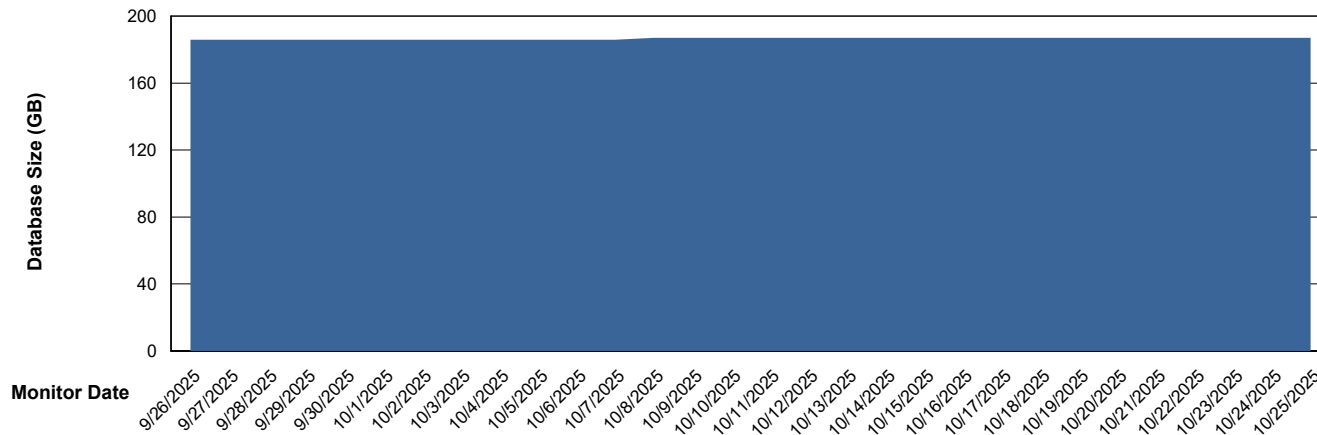

Customer AUJ_Production
Database ID 41

Database Performance AUJ_DB3_Primary

Weekly SLA Customer Report

Customer AUJ_Production
Database ID 41

DATABASE SIZE AUJ_ABSEM3_DB

Database growth over last month

DATABASE SIZE AUJ_BI3_DB

Database growth over last month

Weekly SLA Customer Report

Customer AUJ_Production
Database ID 41

DATABASE SIZE AUJ_DB3_Primary

Database growth over last month

Weekly SLA Customer Report

Customer AUJ_Production
 Database ID 41