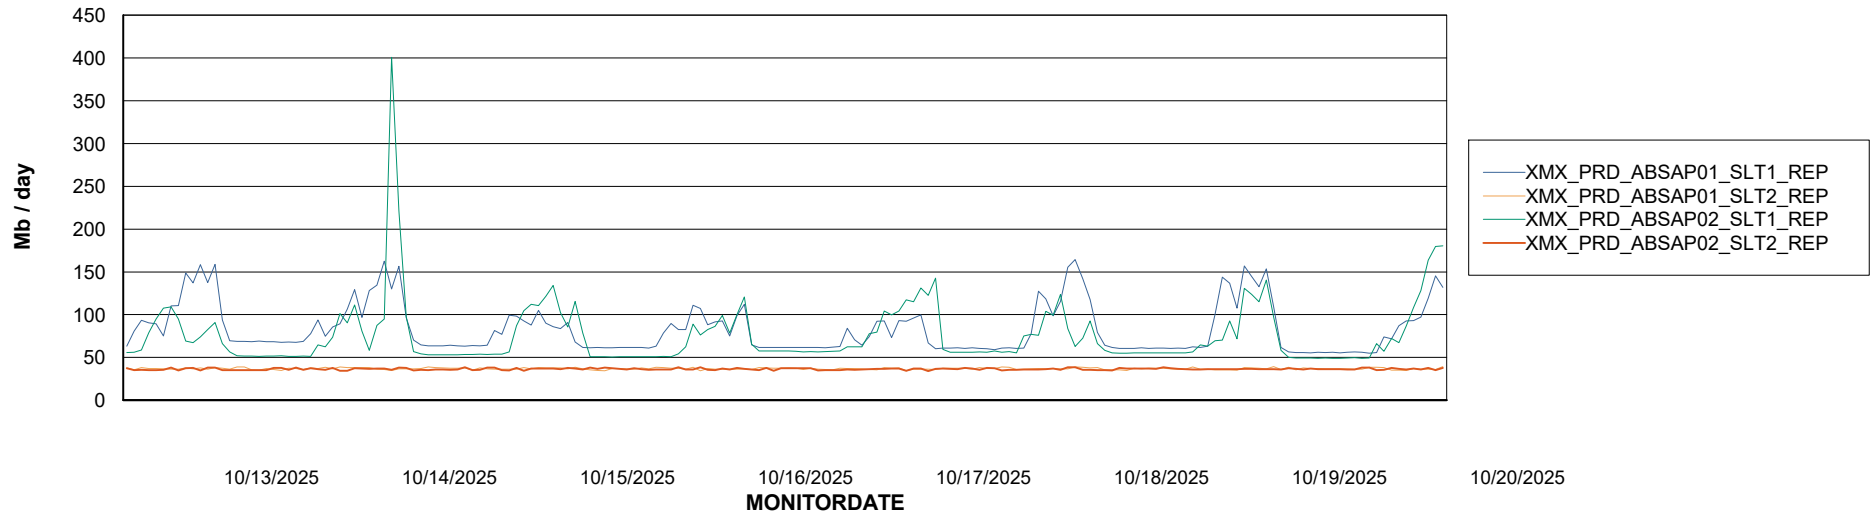

Avg users per day per ABS server

Weekly SLA Customer Report

Customer XMX Production (24/7)
Database ID 146

ABSSolute Application ReportServer Services

Avg memory used per ReportServer Service

Weekly SLA Customer Report

Customer XMX Production (24/7)
Database ID 146

ABSolute Web Component Services

Avg memory used per ABS Web component

Weekly SLA Customer Report

Customer XMX Production (24/7)
Database ID 146

Disaster per ABS component