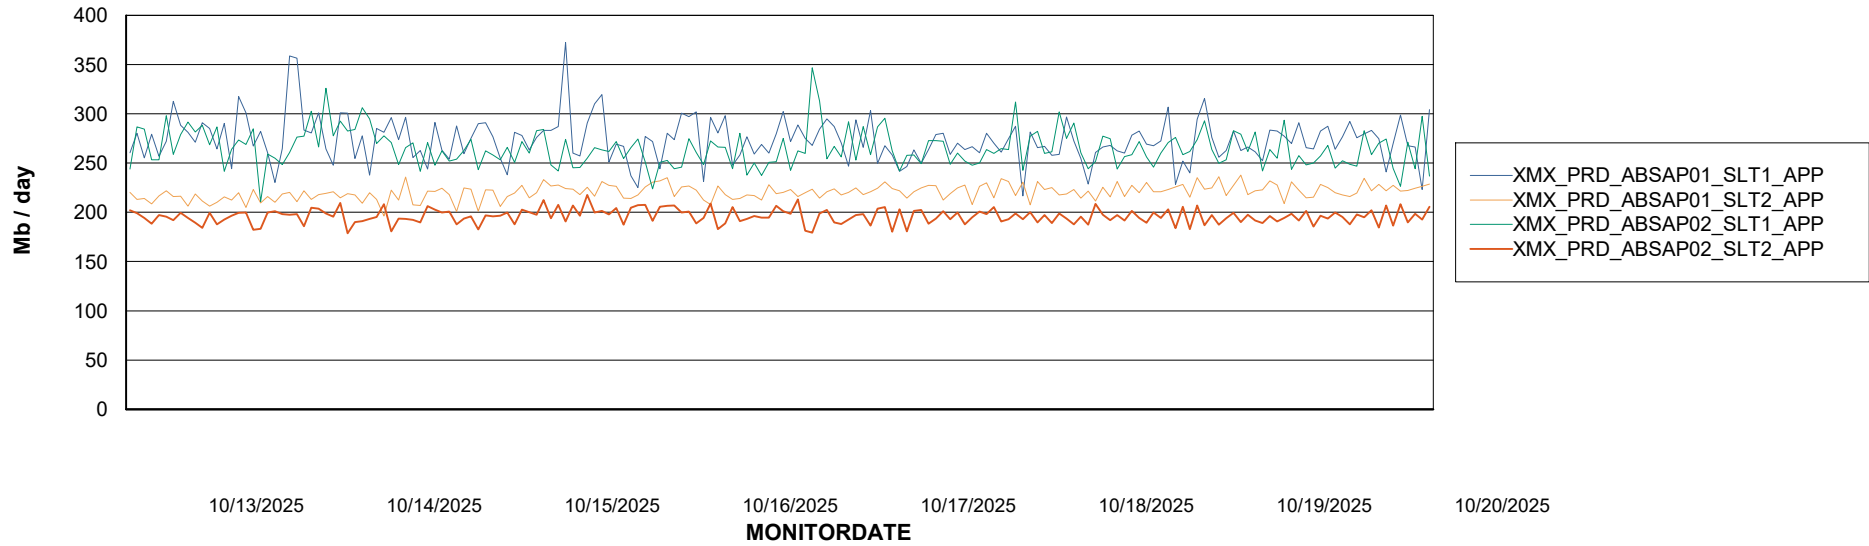

Standby Database Health XMX Production (24/7)

Recovery lag for last 7 days

Weekly SLA Customer Report

Customer XMX Production (24/7)
Database ID 146

ABSSolute Application Server Services

Avg memory used per ABS Server Service

Avg users per day per ABS server

Weekly SLA Customer Report

Customer XMX Production (24/7)
Database ID 146

ABSSolute Application ReportServer Services

Avg memory used per ReportServer Service

Weekly SLA Customer Report