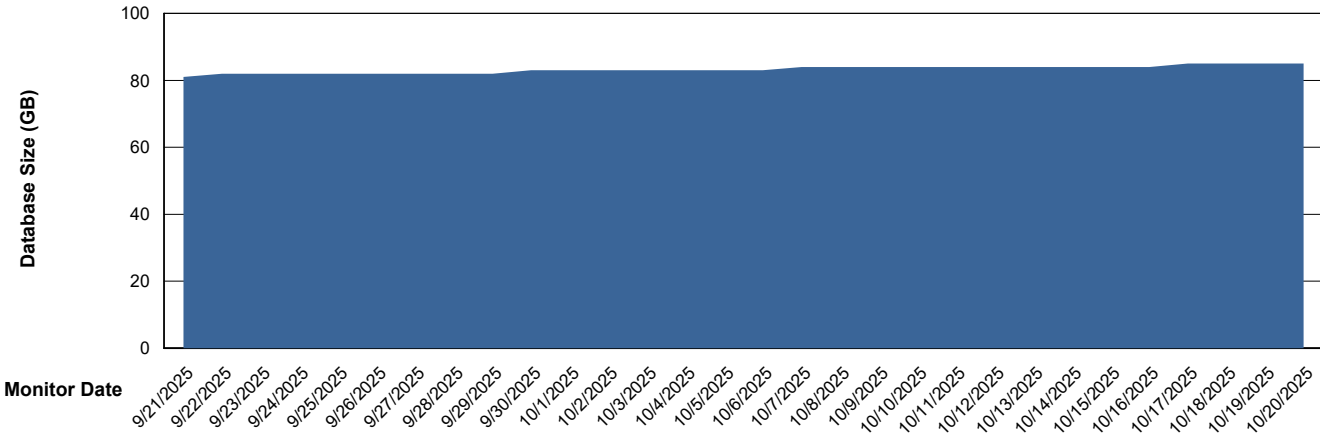

DATABASE SIZE XMX_PROD_ABSDB01_PRDB_ABS1

Database growth over last month