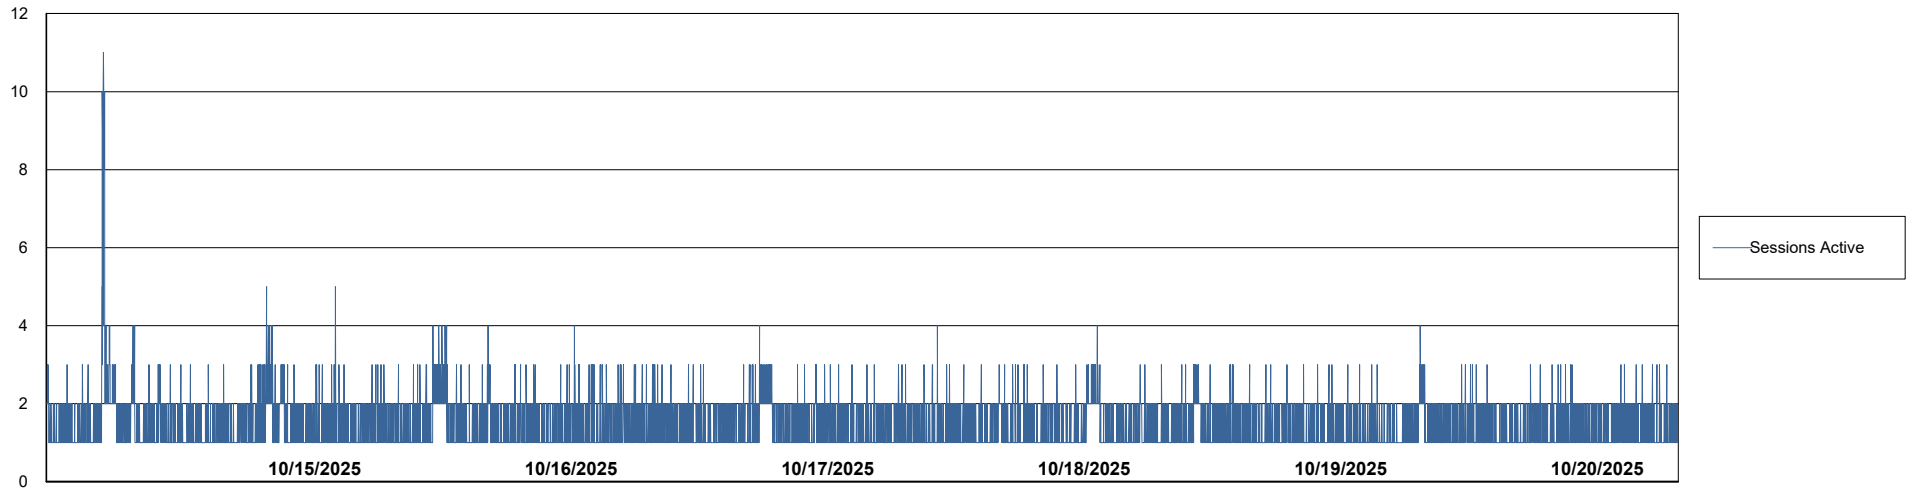

Harddisk Usage XMX_PROD_ABSWEB02

	Free disk space on / (%)	Total disk space on / (Gb)	Used disk space on / (Gb)	Free disk space on /abs (%)	Total disk space on /abs (Gb)	Used disk space on /abs (Gb)
10/20/2025	94	150	9	88	50	6
10/19/2025	94	150	9	88	50	6
10/18/2025	94	150	9	88	50	6
10/17/2025	94	150	9	88	50	6
10/16/2025	94	150	9	89	50	6
10/15/2025	94	150	9	89	50	6
10/14/2025	94	150	9	89	50	6

Weekly SLA Customer Report

Customer XMX Production (24/7)
Database ID 146

Database Performance XMX_PROD_ABSDB01_PRDB_ABS1

Weekly SLA Customer Report

Customer XMX Production (24/7)
Database ID 146

Database Performance XMX_PROD_ABSDB02_SBDB_HSBABS1