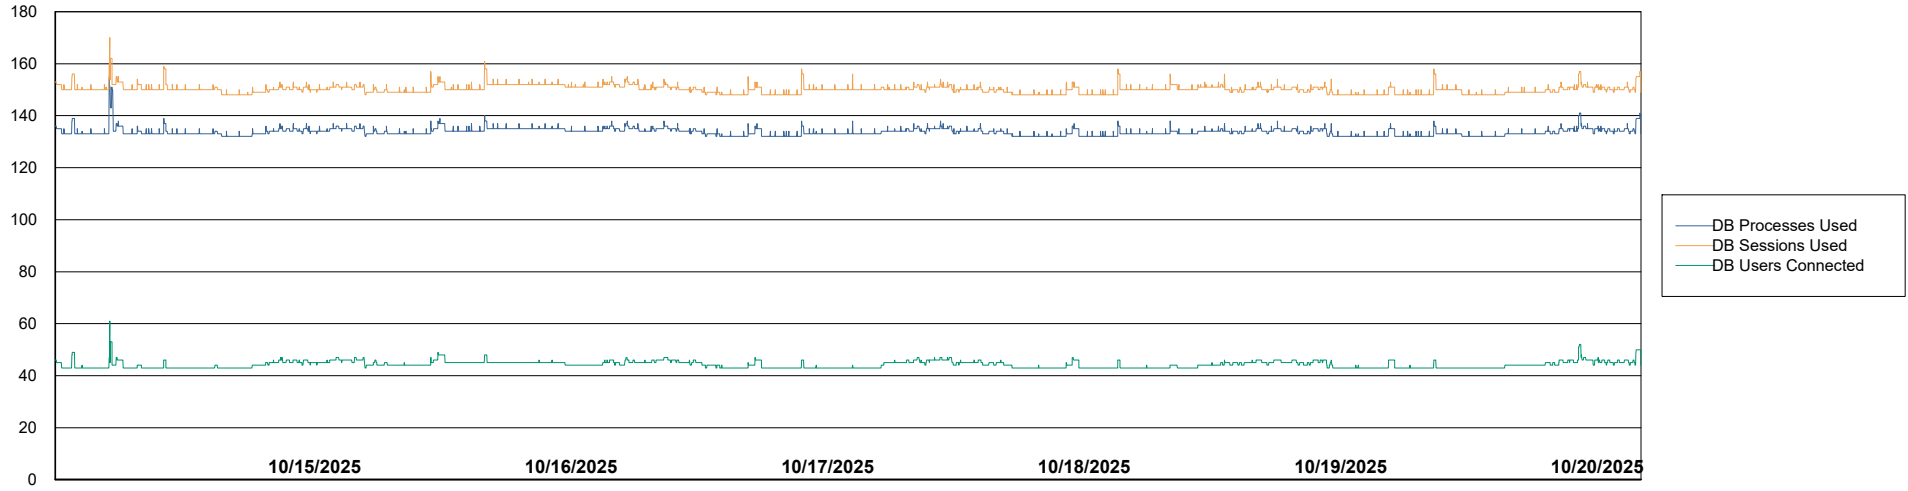

Harddisk Usage XMX_PROD_ABSWEB02

	Free disk space on / (%)	Total disk space on / (Gb)	Used disk space on / (Gb)	Free disk space on /abs (%)	Total disk space on /abs (Gb)	Used disk space on /abs (Gb)
10/20/2025	94	150	9	88	50	6
10/19/2025	94	150	9	88	50	6
10/18/2025	94	150	9	88	50	6
10/17/2025	94	150	9	88	50	6
10/16/2025	94	150	9	89	50	6
10/15/2025	94	150	9	89	50	6
10/14/2025	94	150	9	89	50	6

Weekly SLA Customer Report

Customer XMX Production (24/7)
Database ID 146

Database Performance XMX_PROD_ABSDB01_PRDB_ABS1

Weekly SLA Customer Report

Customer XMX Production (24/7)
Database ID 146

Database Performance XMX_PROD_ABSDB02_SBDB_HSBABS1