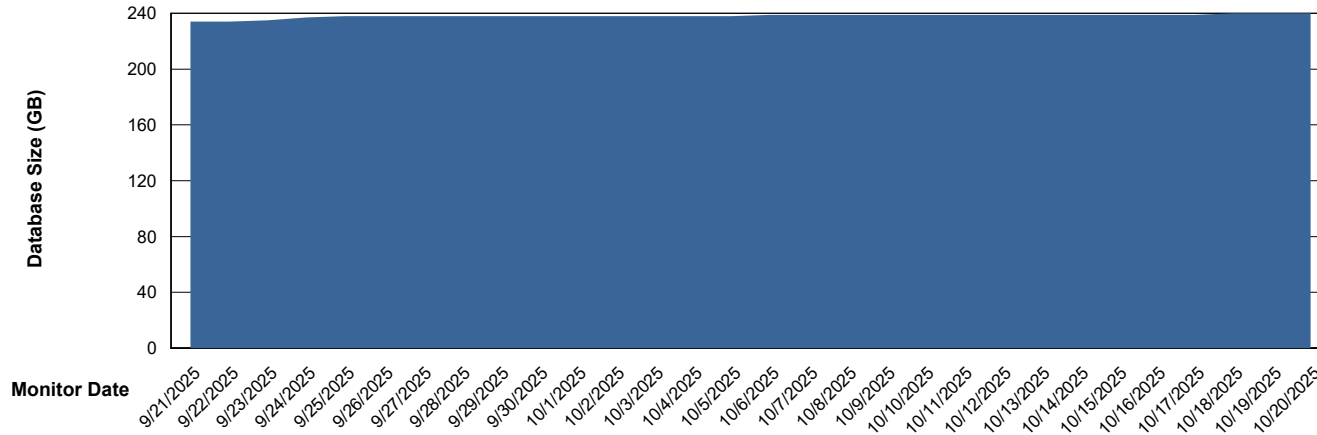

DATABASE SIZE VOS_PRD_ABSBI-2018_ABS1

Database growth over last month