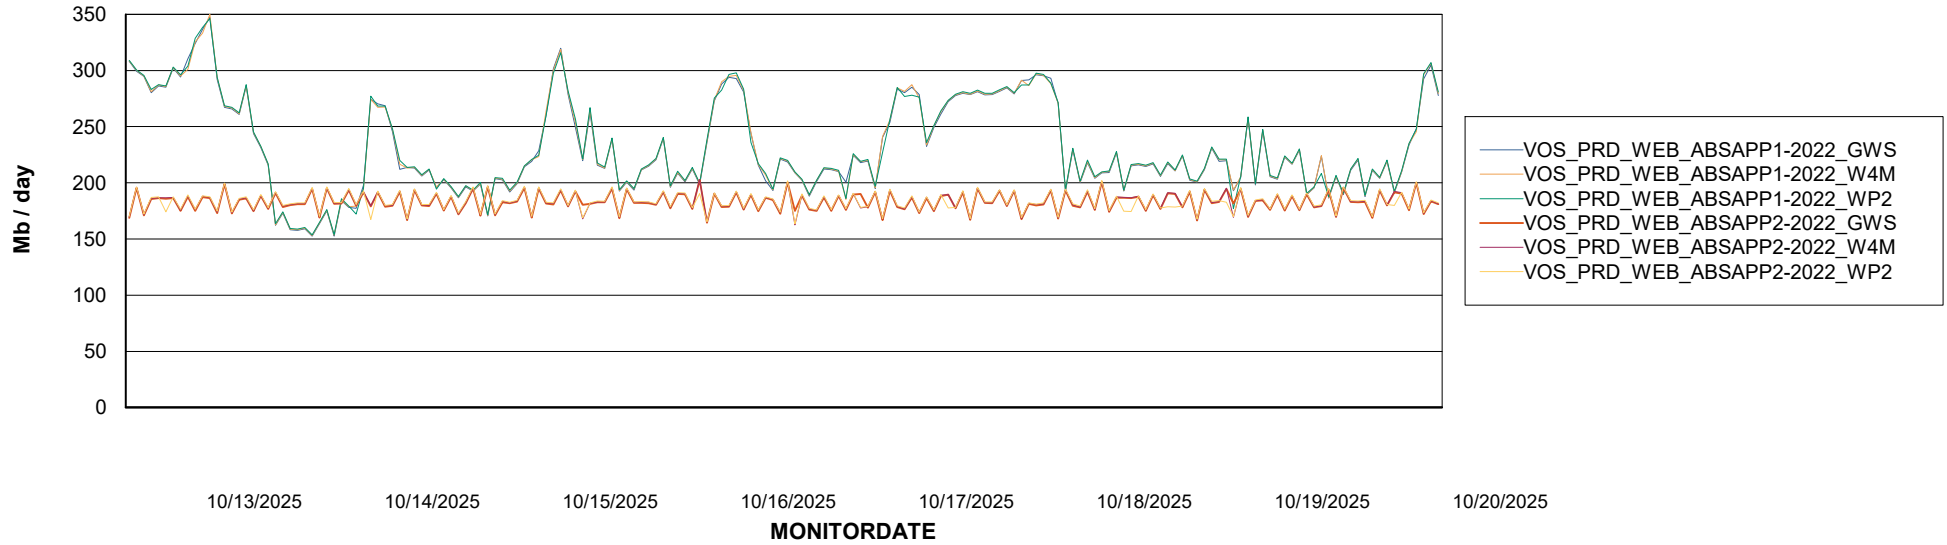

ABSSolute Web Component Services

Avg memory used per ABS Web component