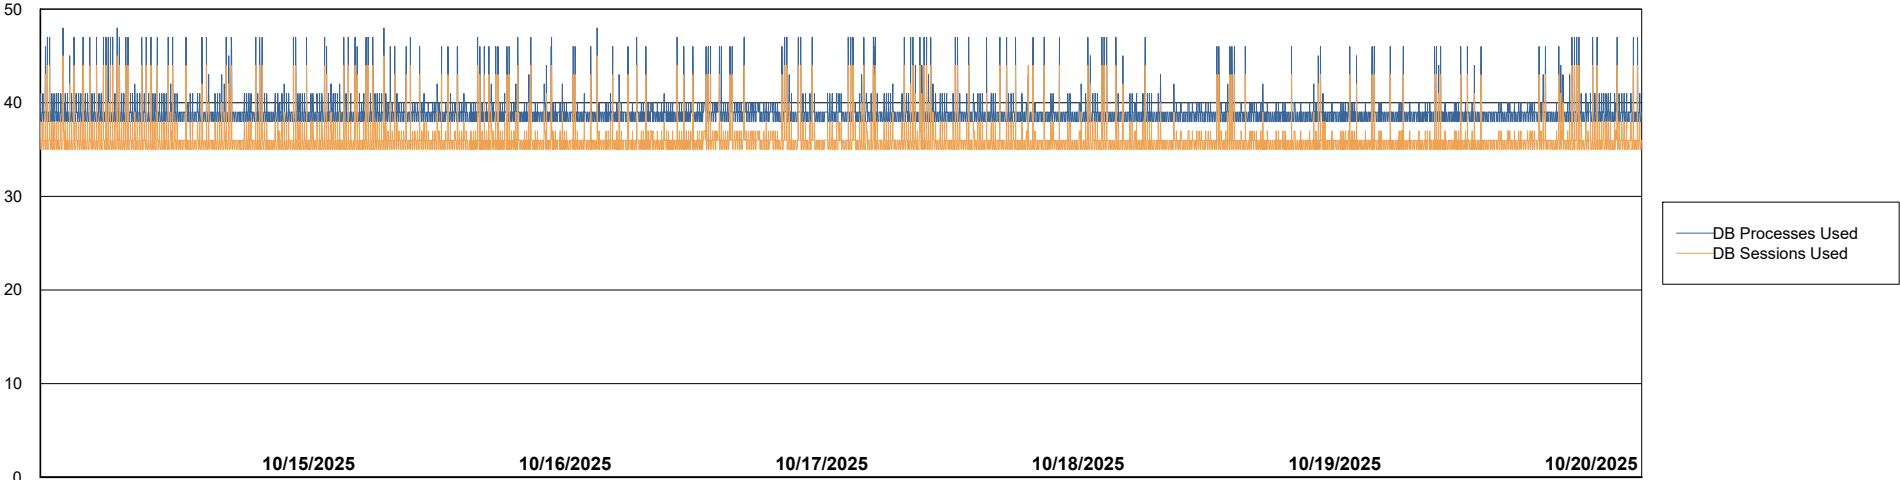

Database Performance VOS_PRD_ABSORA2-2022_HSBABS1