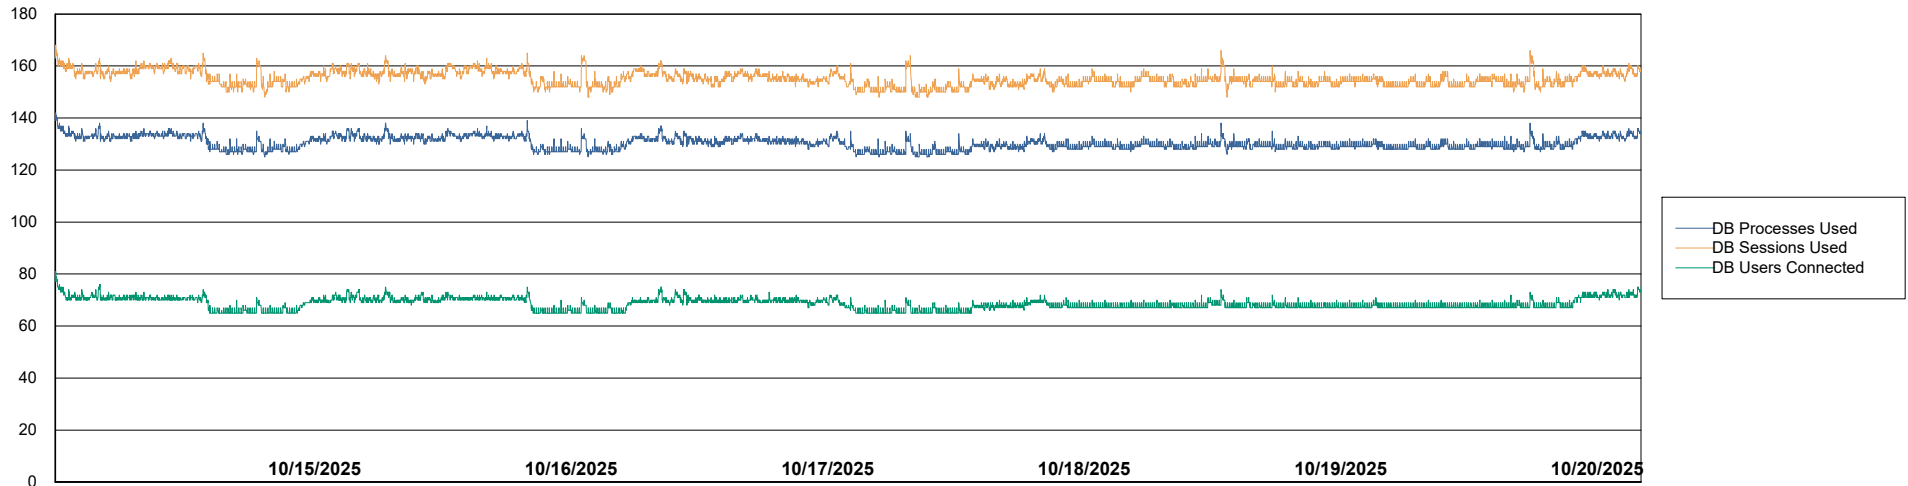

Database Performance VOS_PRD_ABSORA1-2022_ABS1