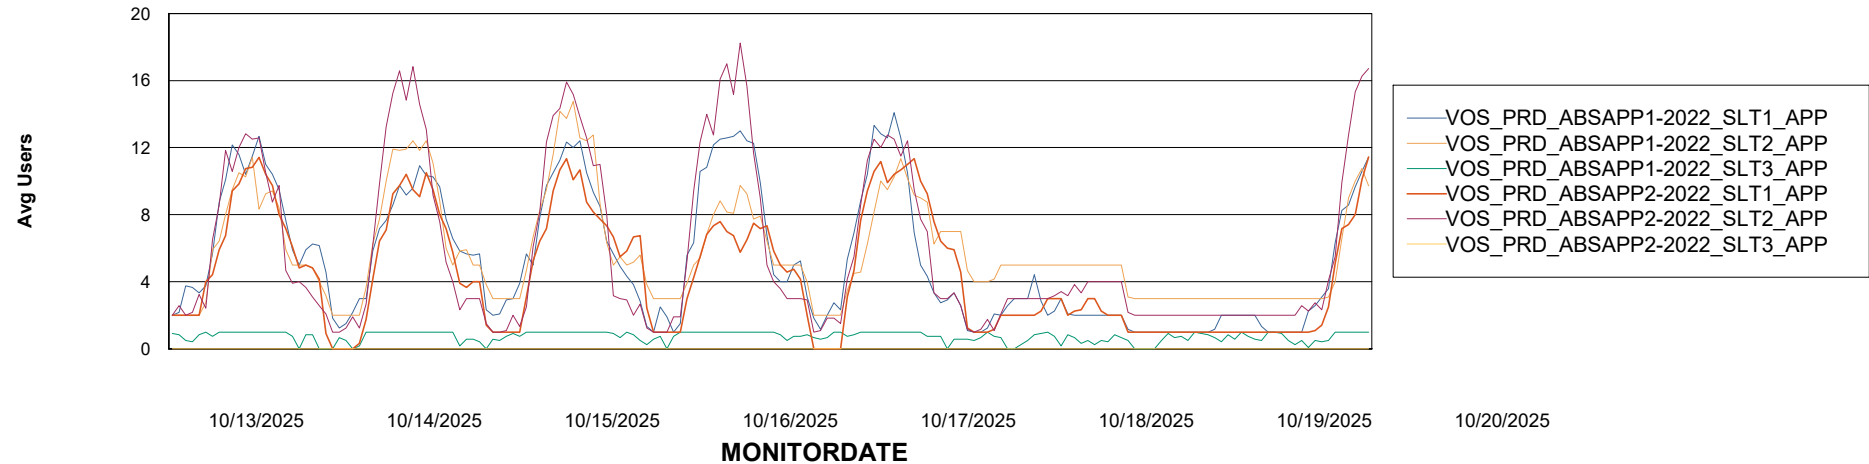

Avg users per day per ABS server