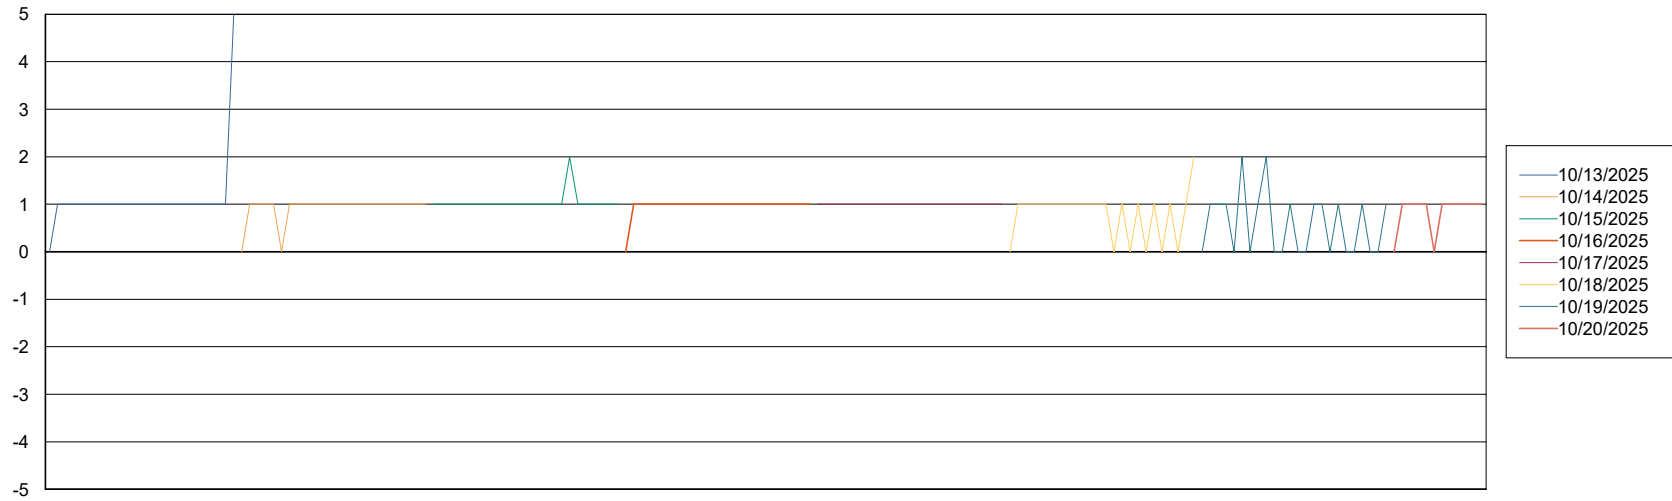

Standby Database Health VOS_Production

Recovery lag for last 7 days