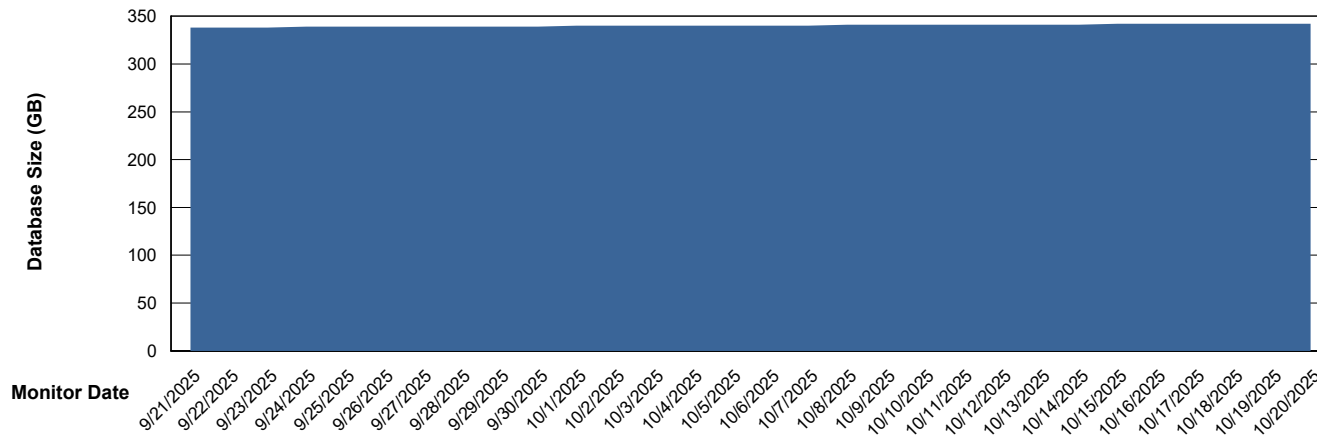

DATABASE SIZE VOS_PRD_ABSBI-2025_ABS1

Database growth over last month