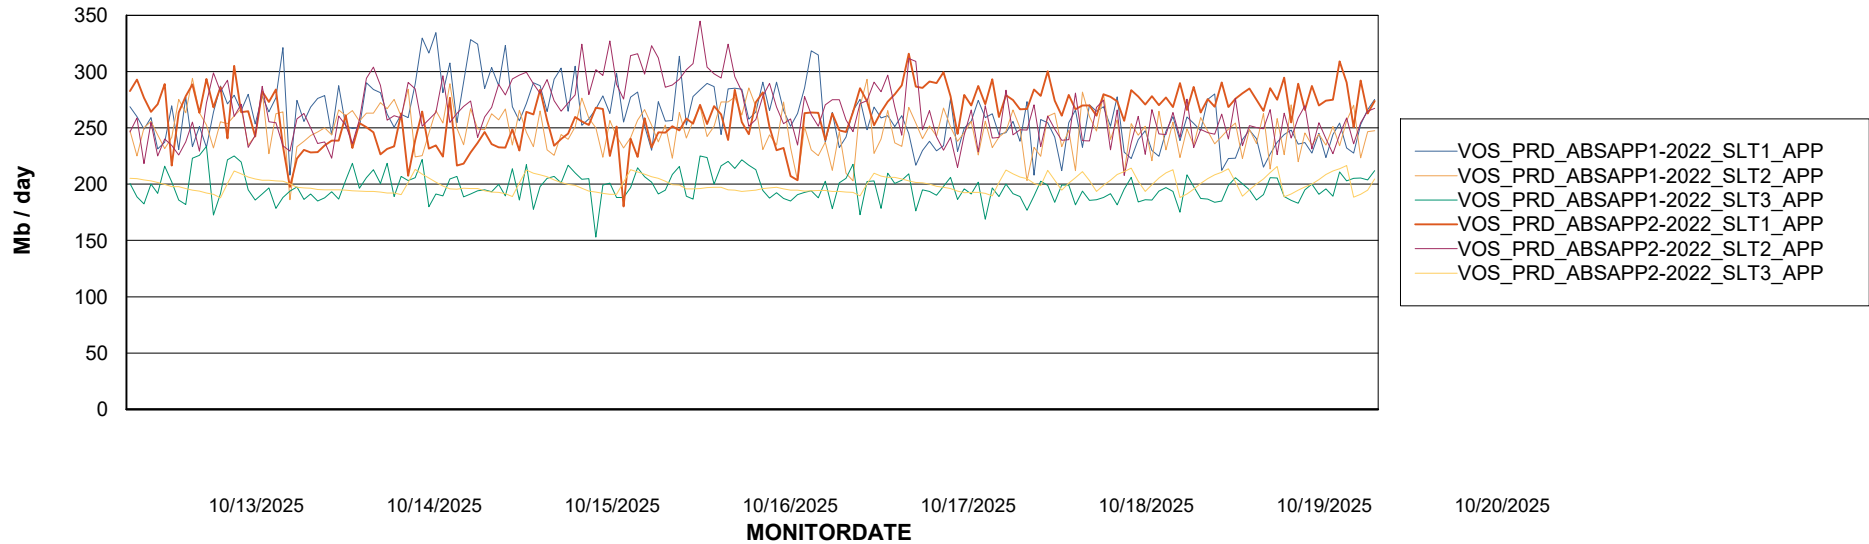

ABSSolute Application Server Services

Avg memory used per ABS Server Service