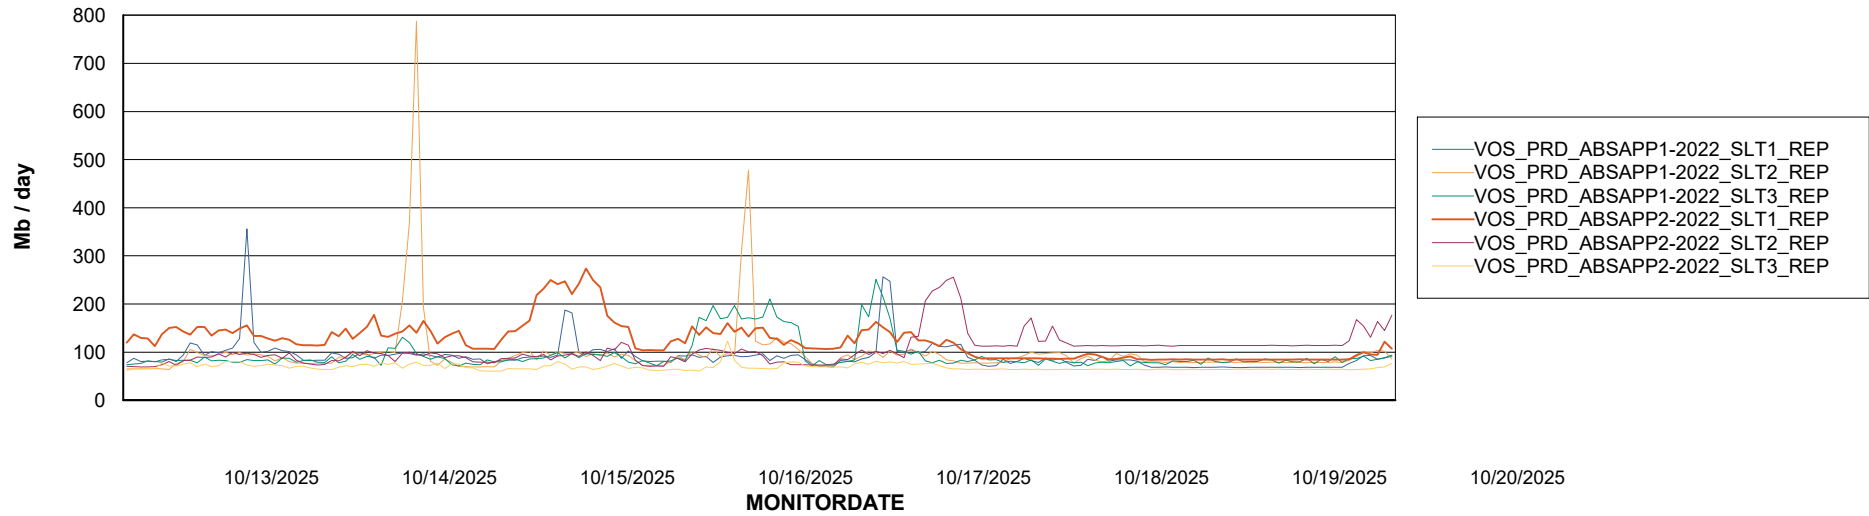

ABSSolute Application ReportServer Services

Avg memory used per ReportServer Service