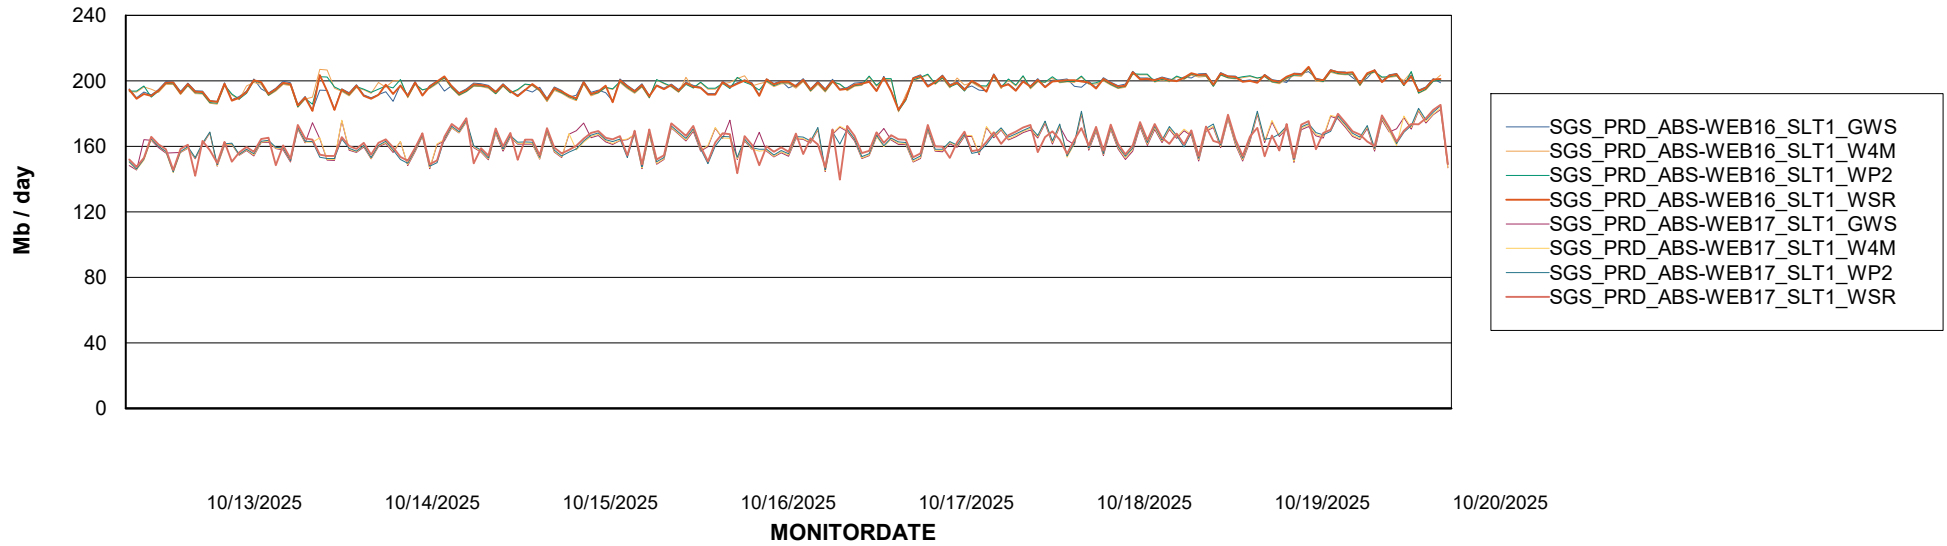

ABSSolute Web Component Services

Avg memory used per ABS Web component