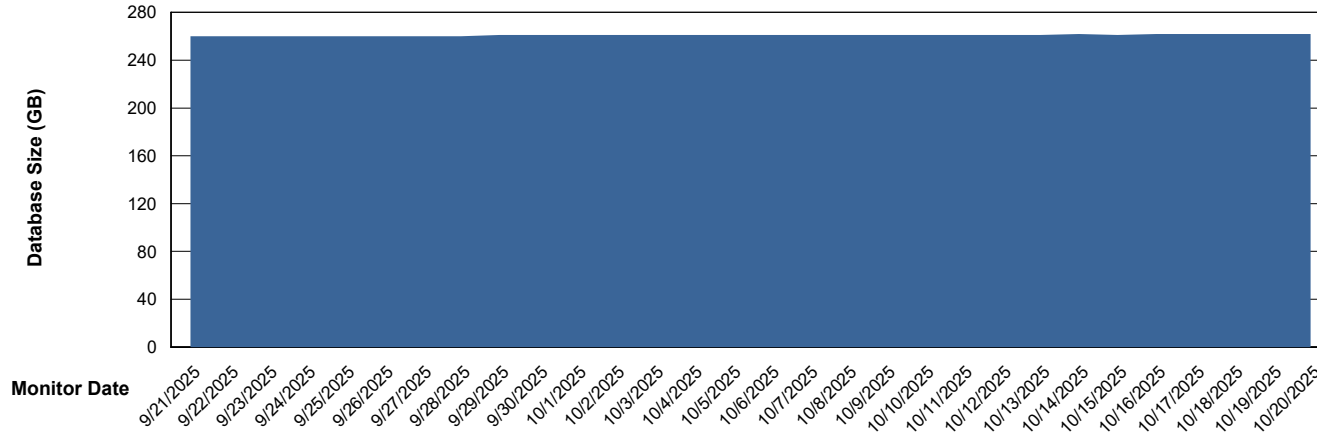

DATABASE SIZE SGS_PRD_ABS-BI02_ABS1

Database growth over last month