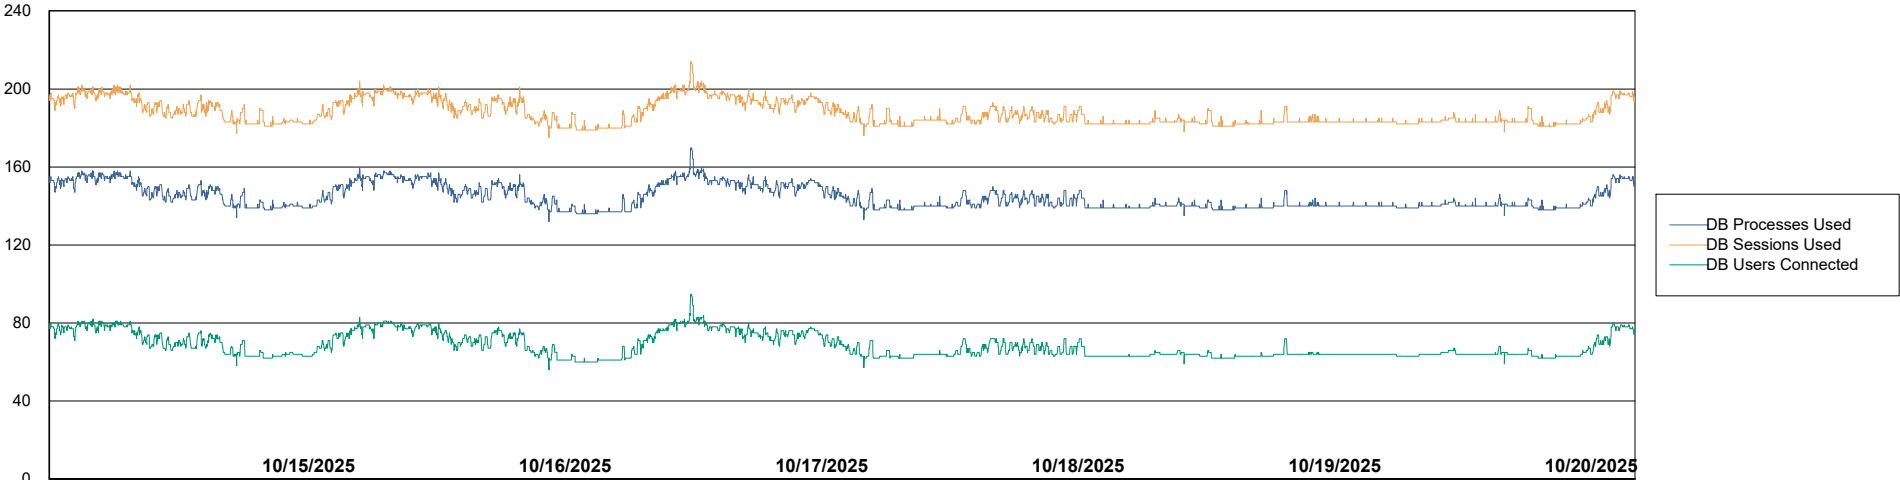

Weekly SLA Customer Report

Customer SGS_Production
Database ID 224

Database Performance SGS_PRD_ABS-BI02_ABS1

Weekly SLA Customer Report

Customer SGS_Production
Database ID 224

Database Performance SGS_PRD_ABS-DB16_ABS1