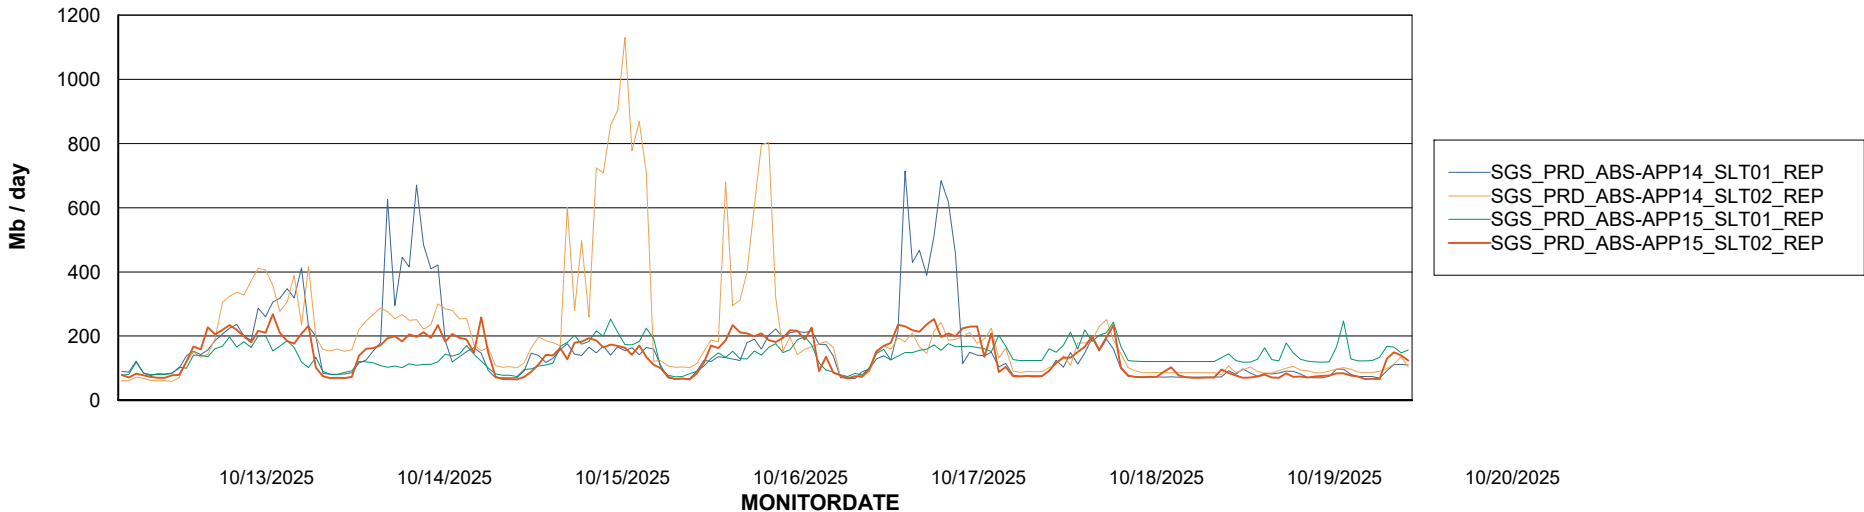

Avg memory used per ABS Server Service

Avg users per day per ABS server

Weekly SLA Customer Report

Customer SGS_Production
Database ID 224

ABSSolute Application ReportServer Services

Avg memory used per ReportServer Service