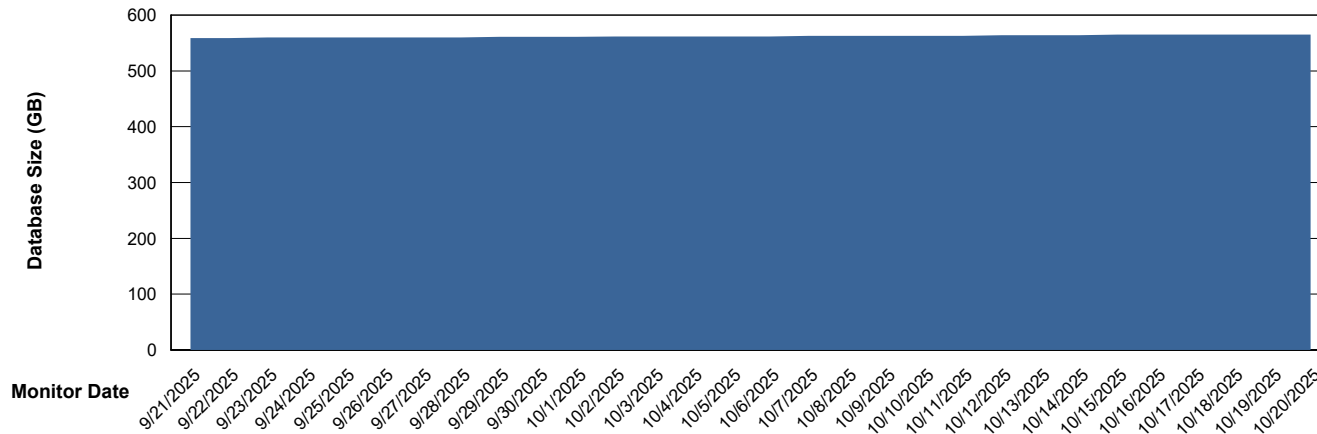

DATABASE SIZE SGS_PRD_ABS-DB16_ABS1

Database growth over last month