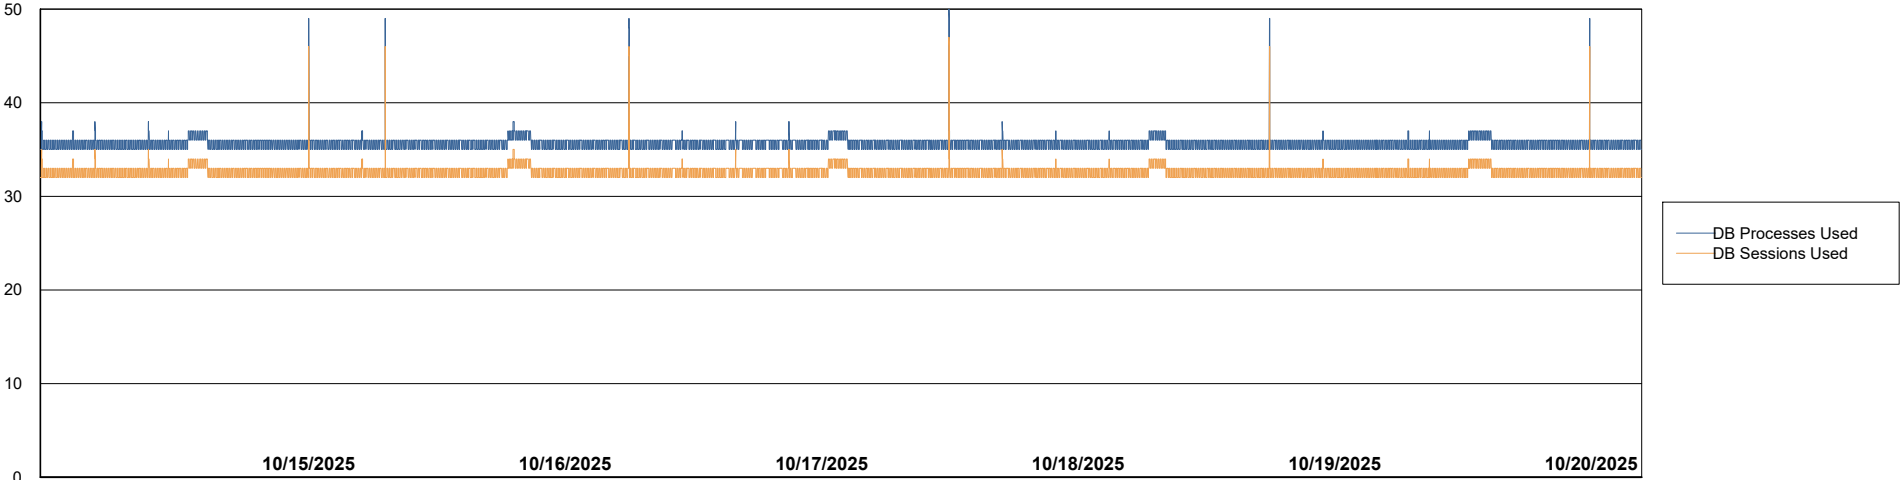

Database Performance SGS_PRD_ABS-DB17_HSBABS1