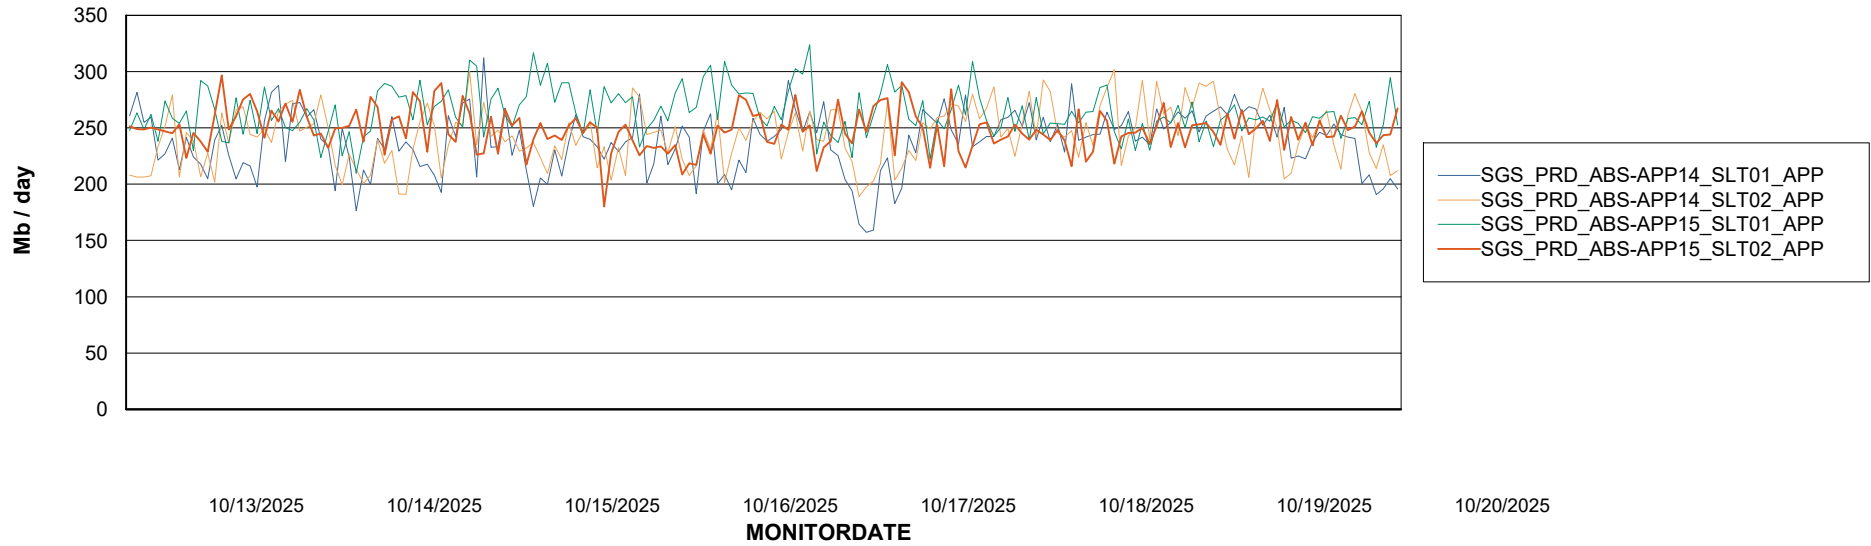

ABSSolute Application Server Services

Avg memory used per ABS Server Service