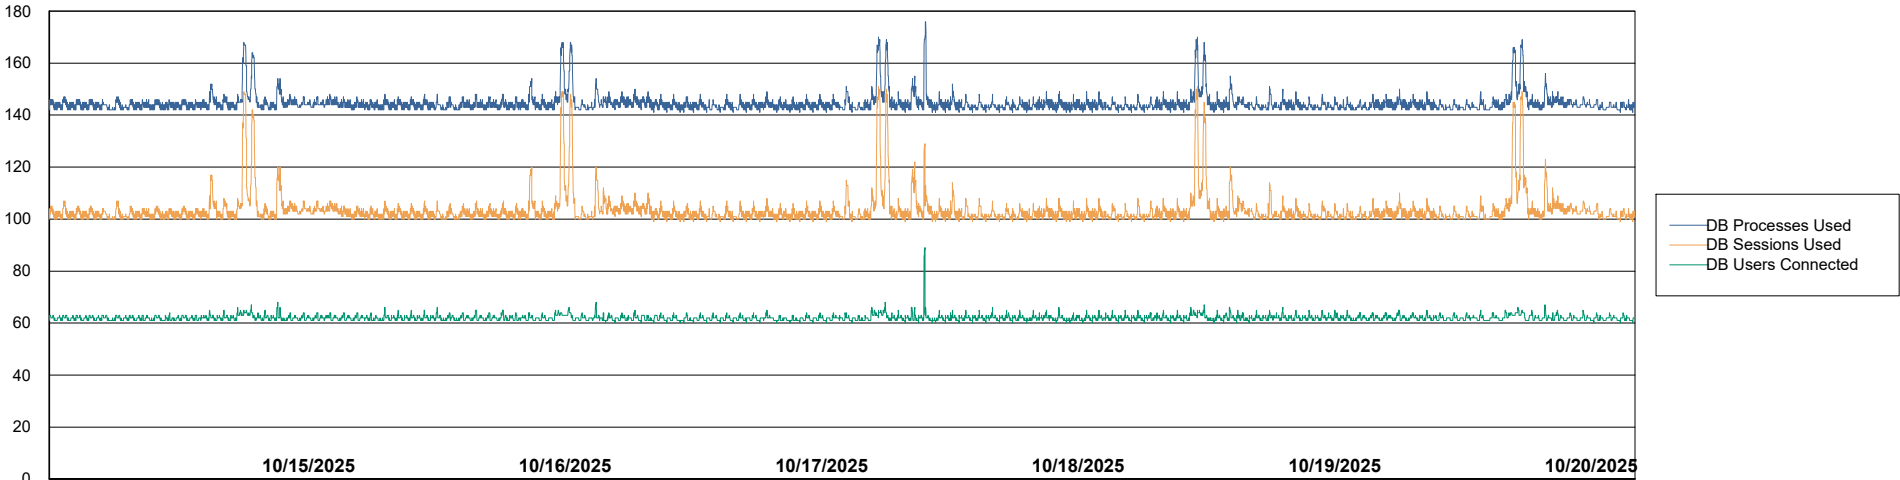

Database Performance SGS_PRD_ABS-BI02_ABS1