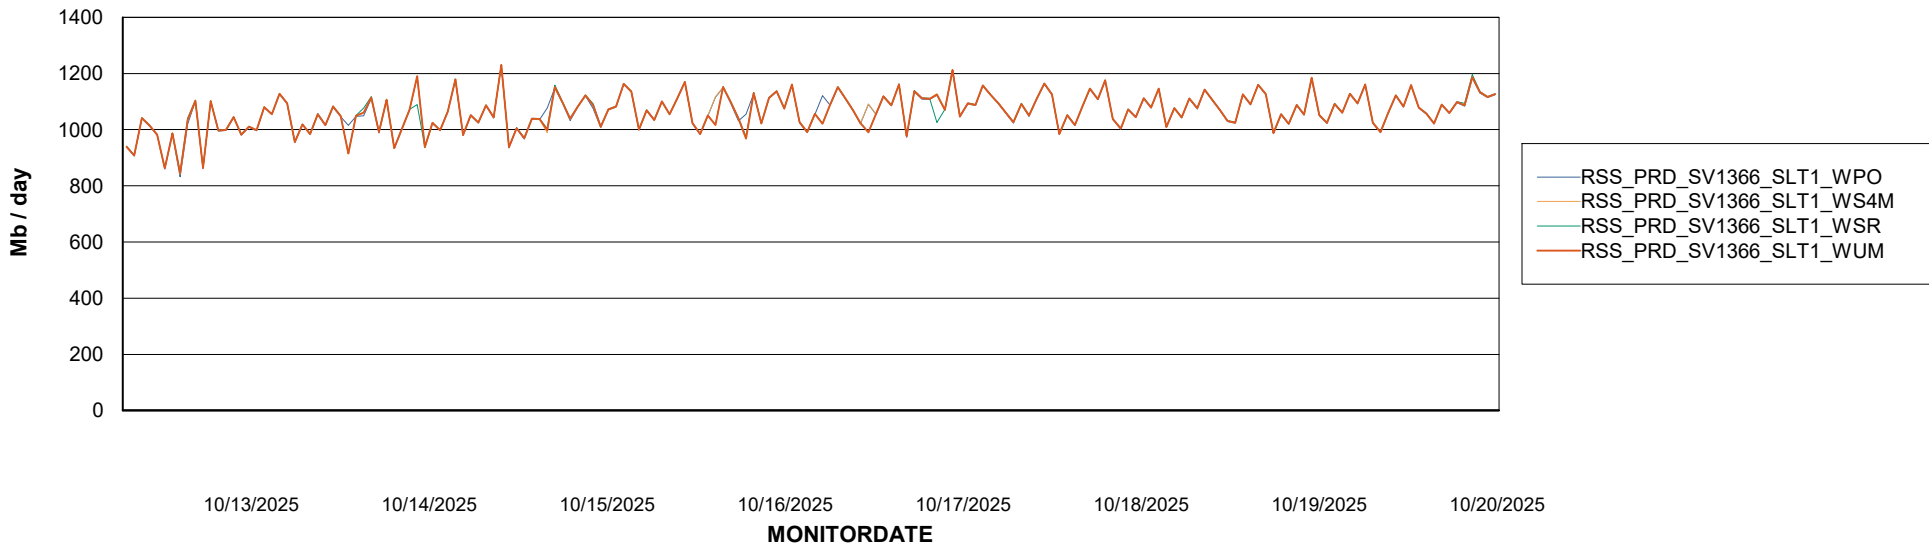

ABSSolute Web Component Services

Avg memory used per ABS Web component