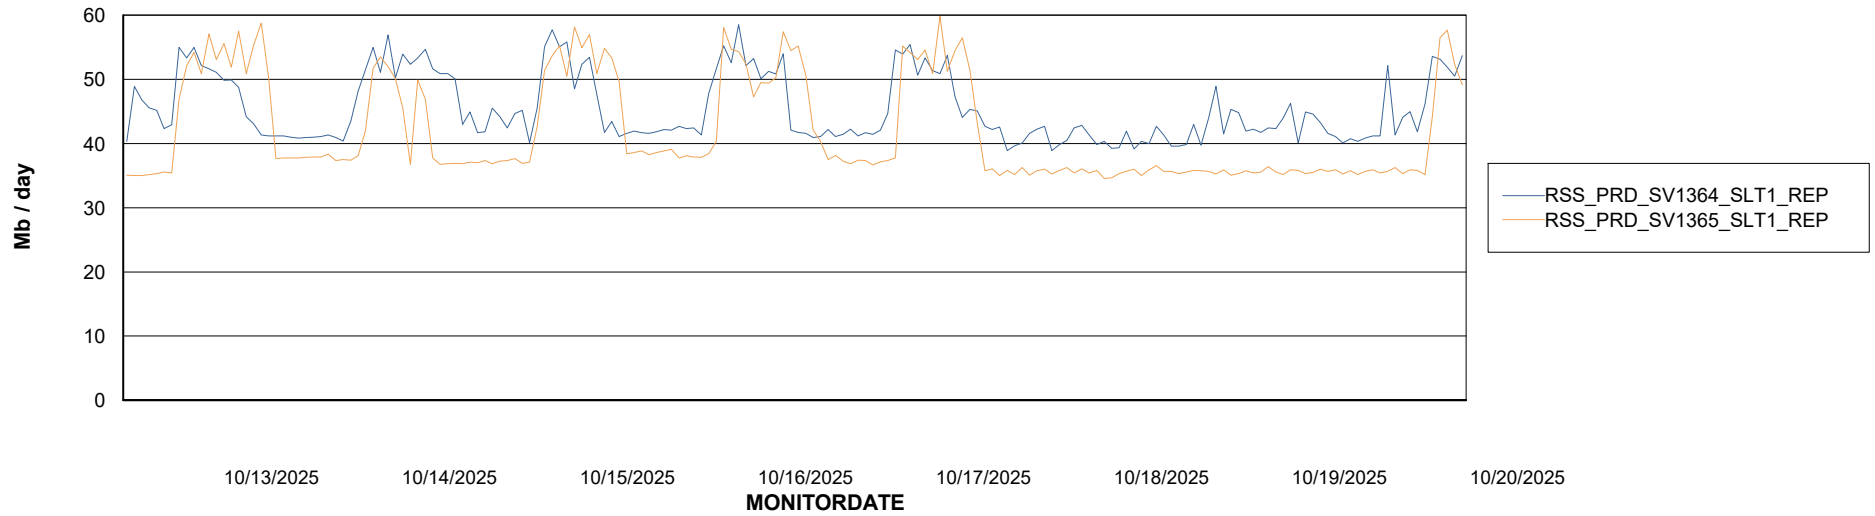

Avg users per day per ABS server

Weekly SLA Customer Report

Customer RSS Production
Database ID 52

ABSSolute Application ReportServer Services

Avg memory used per ReportServer Service

Weekly SLA Customer Report