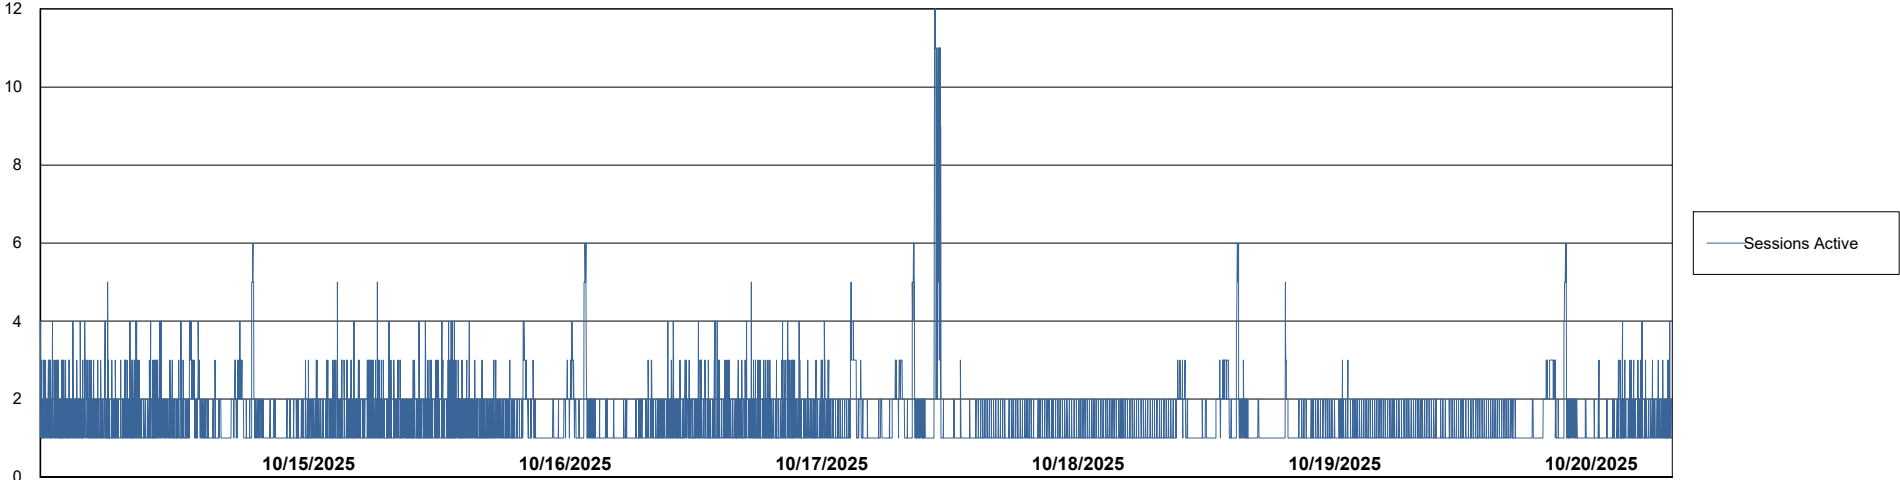

Database Performance RFL_PRD_ABS01_DB