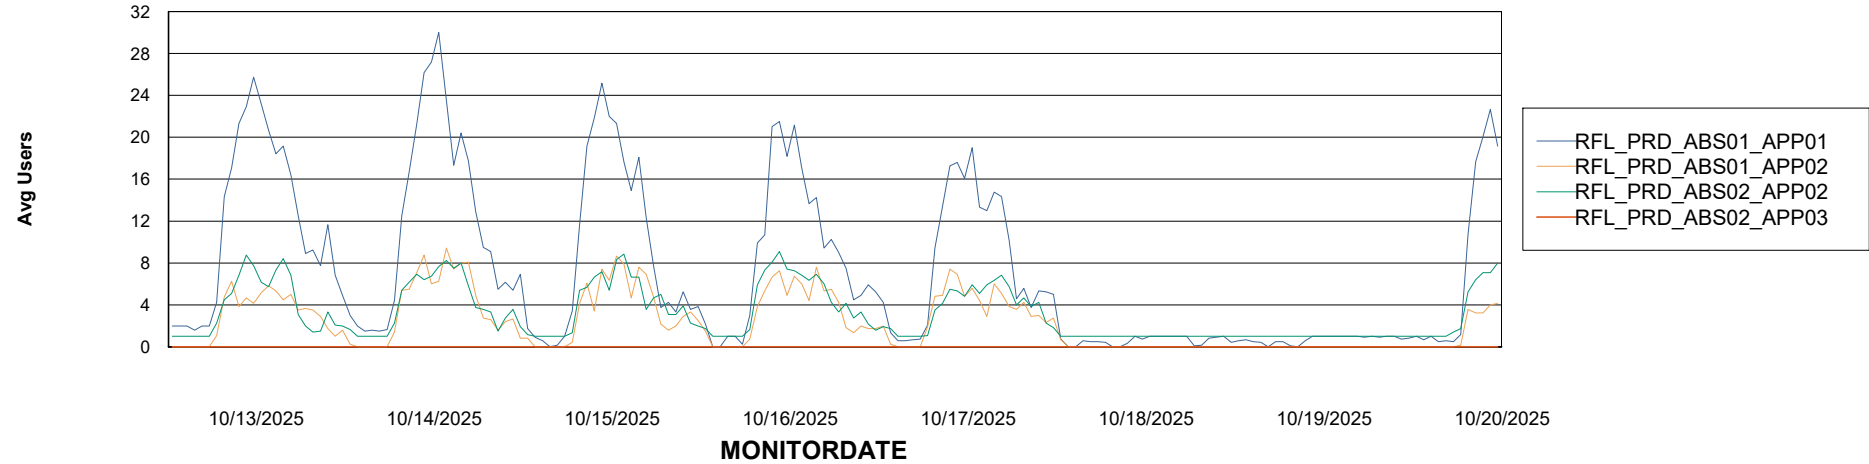

Standby Database Health RFL_Production

Recovery lag for last 7 days

Weekly SLA Customer Report

Customer RFL_Production
Database ID 36

ABSSolute Application Server Services

Avg memory used per ABS Server Service

Avg users per day per ABS server

Weekly SLA Customer Report

Customer RFL_Production
Database ID 36

ABSSolute Application ReportServer Services

Avg memory used per ReportServer Service

Weekly SLA Customer Report