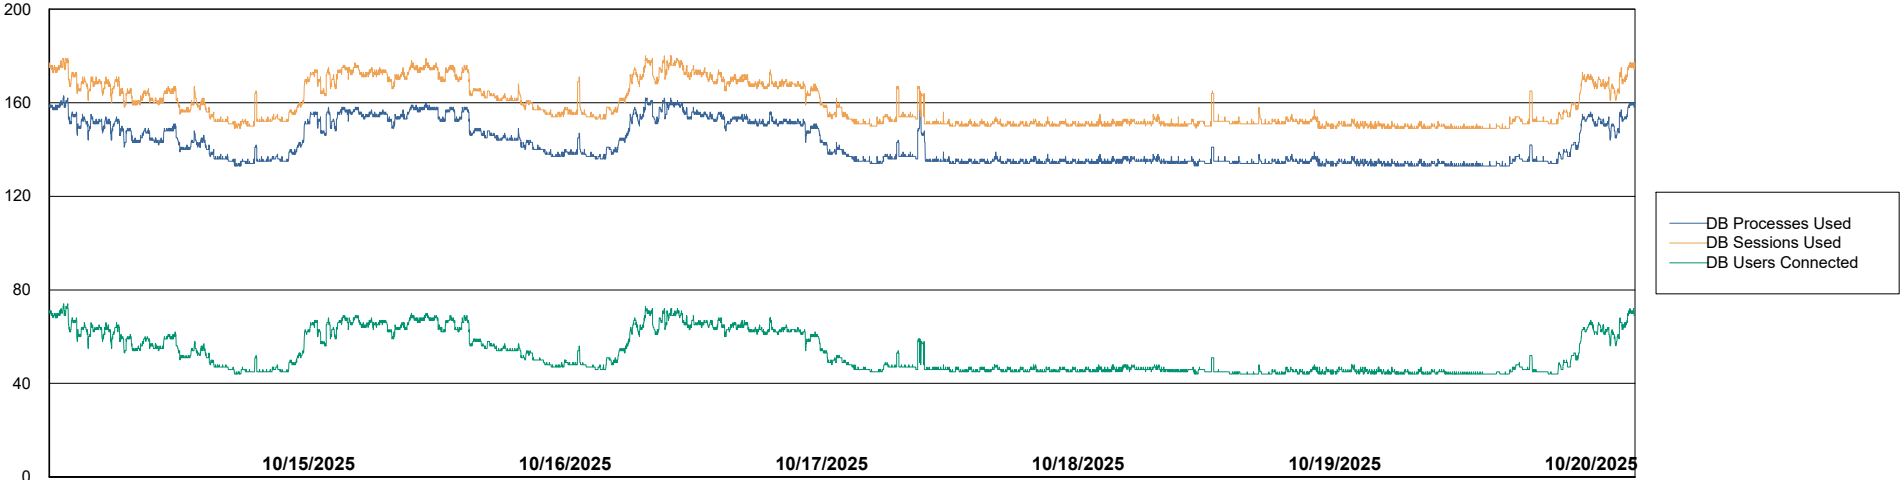

Weekly SLA Customer Report

Customer RFL_Production
Database ID 36

Harddisk Usage RFL_PRD_ABSWEB

	Free disk space on C: (%)	Total disk space on C: (Gb)	Used disk space on C: (Gb)
10/20/2025	70	126	38
10/19/2025	70	126	38
10/18/2025	70	126	38
10/17/2025	70	126	38
10/16/2025	70	126	38
10/15/2025	70	126	37
10/14/2025	70	126	37

Weekly SLA Customer Report

Customer RFL_Production
Database ID 36

Database Performance RFL_PRD_ABS01_DB

Weekly SLA Customer Report

Customer RFL_Production
Database ID 36

Database Performance RFL_PRD_ABS02_STB_DB