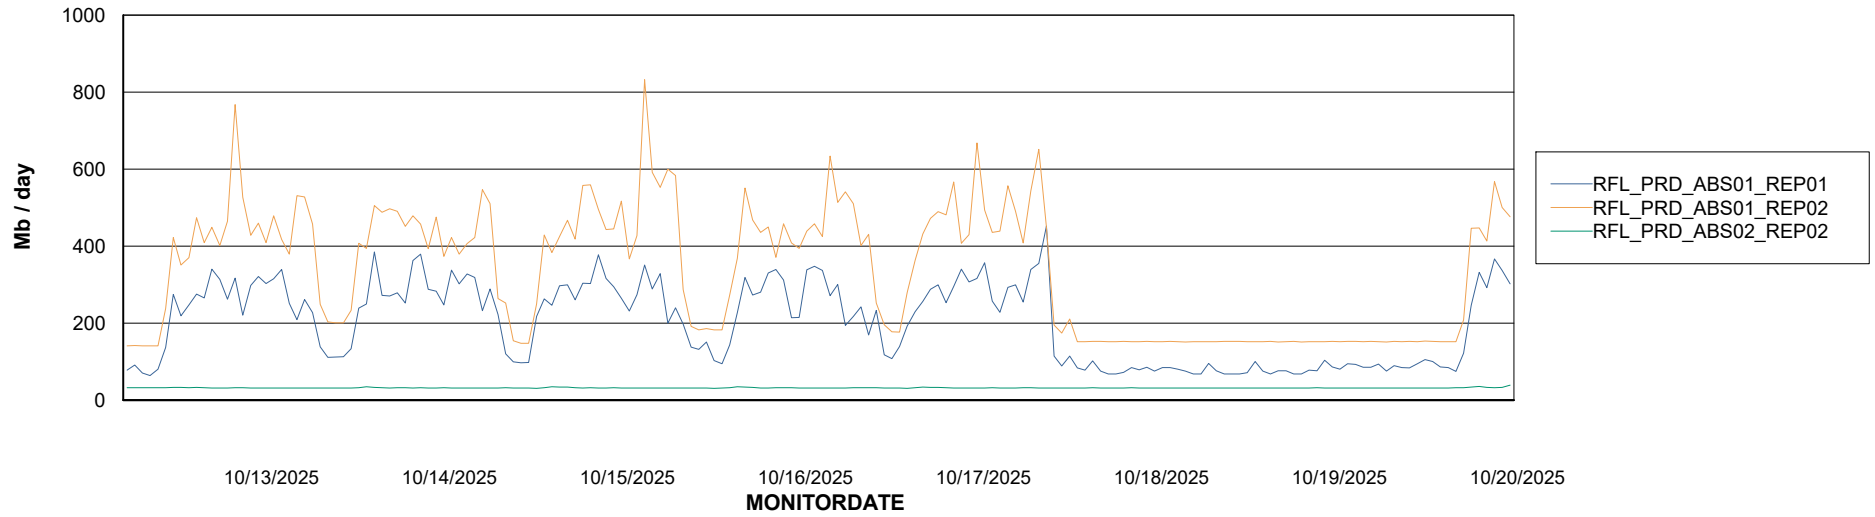

Avg users per day per ABS server

Weekly SLA Customer Report

Customer RFL_Production
Database ID 36

ABSSolute Application ReportServer Services

Avg memory used per ReportServer Service

Weekly SLA Customer Report