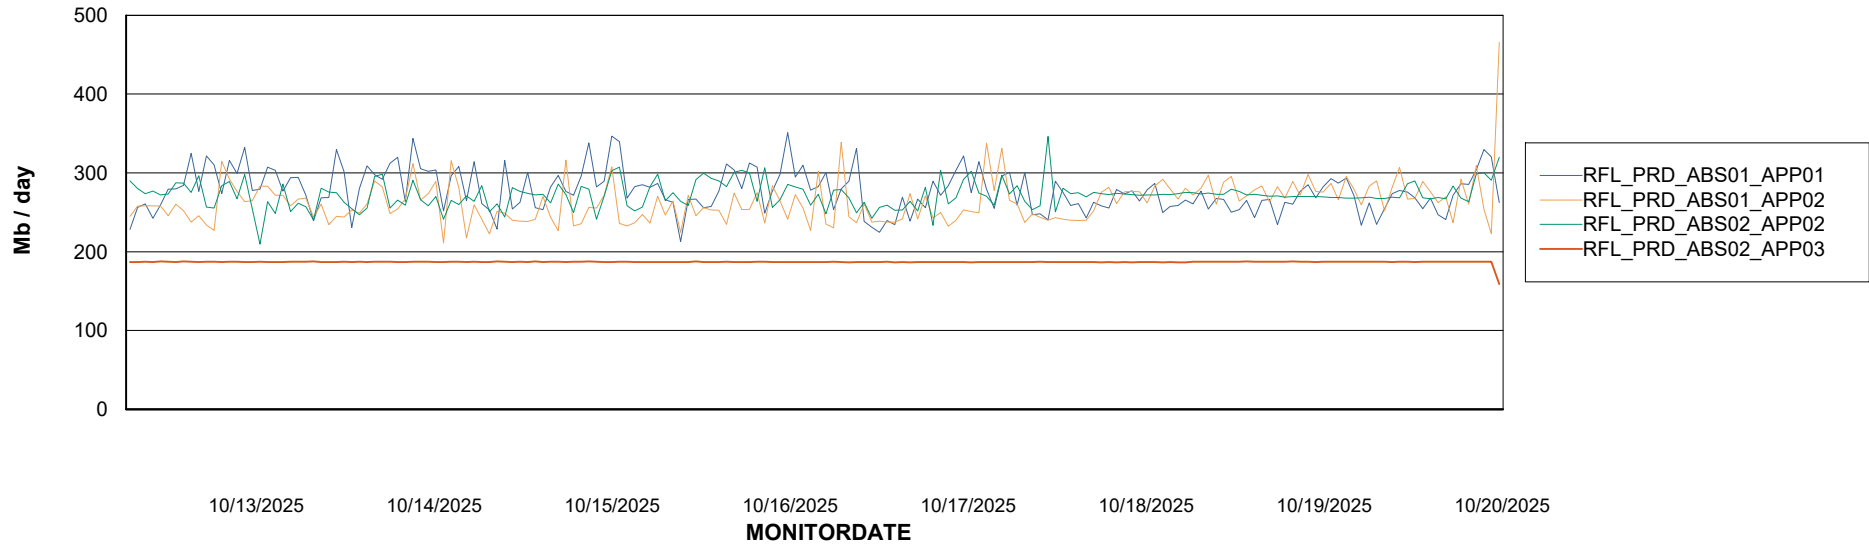

Standby Database Health RFL_Production

Recovery lag for last 7 days

Weekly SLA Customer Report

Customer RFL_Production
Database ID 36

ABSSolute Application Server Services

Avg memory used per ABS Server Service