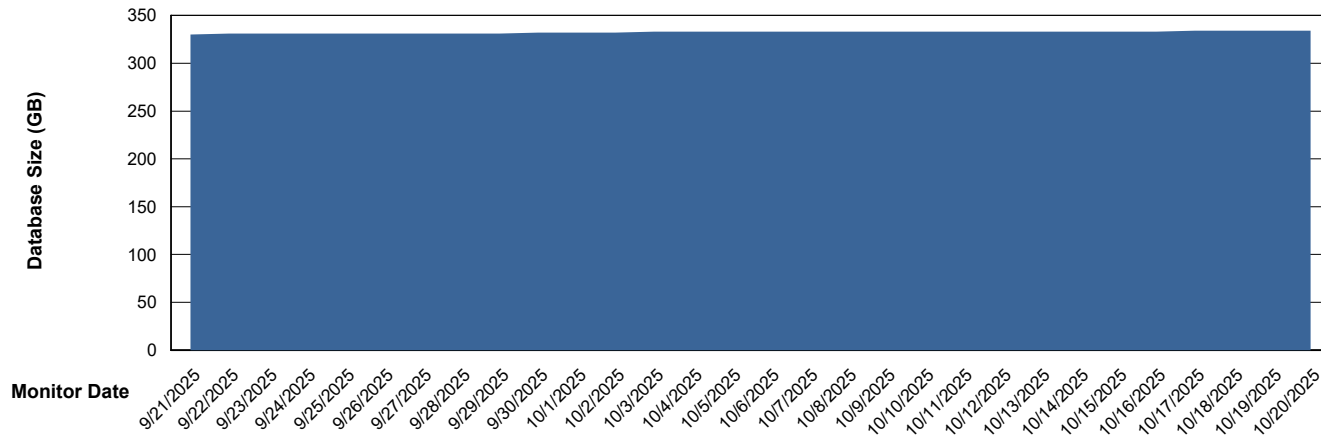

DATABASE SIZE RFL_PRD_ABS01_DB

Database growth over last month