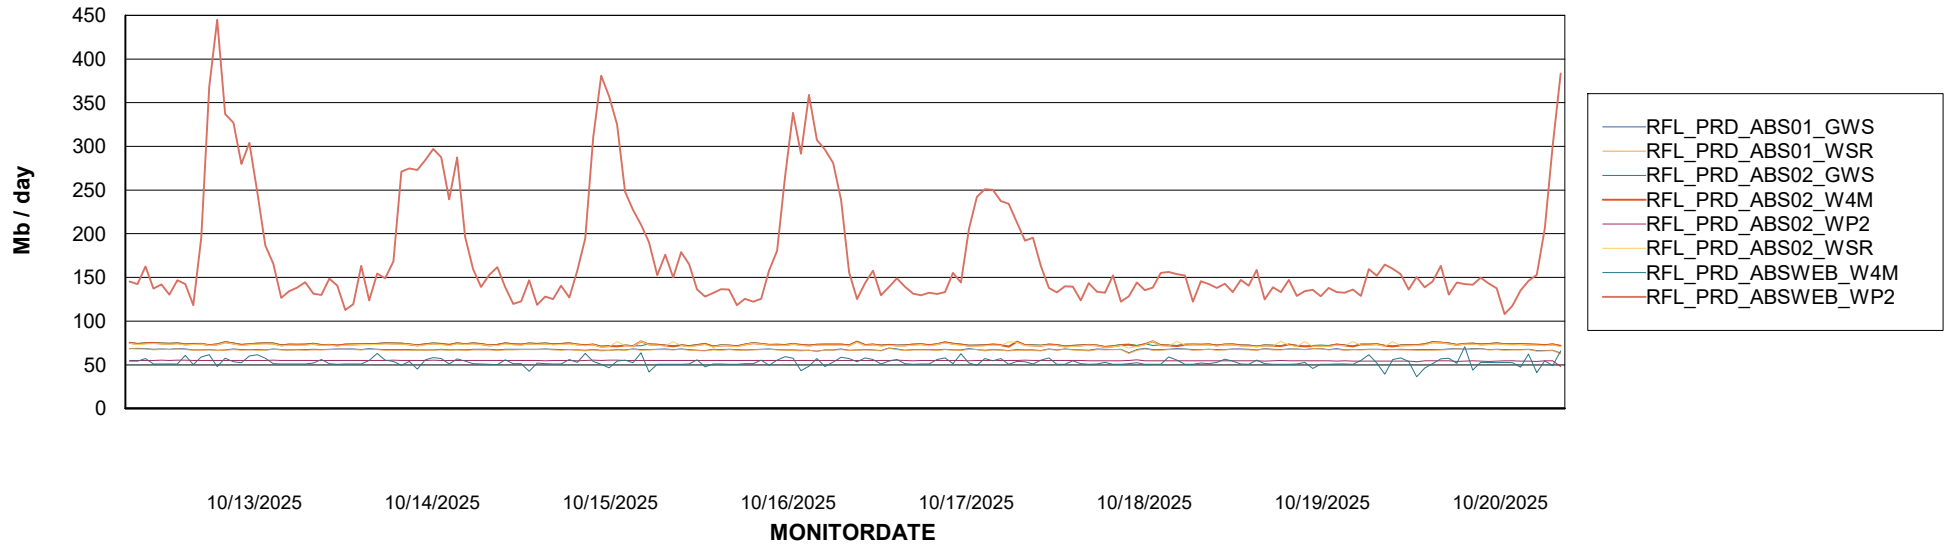

ABSSolute Web Component Services

Avg memory used per ABS Web component