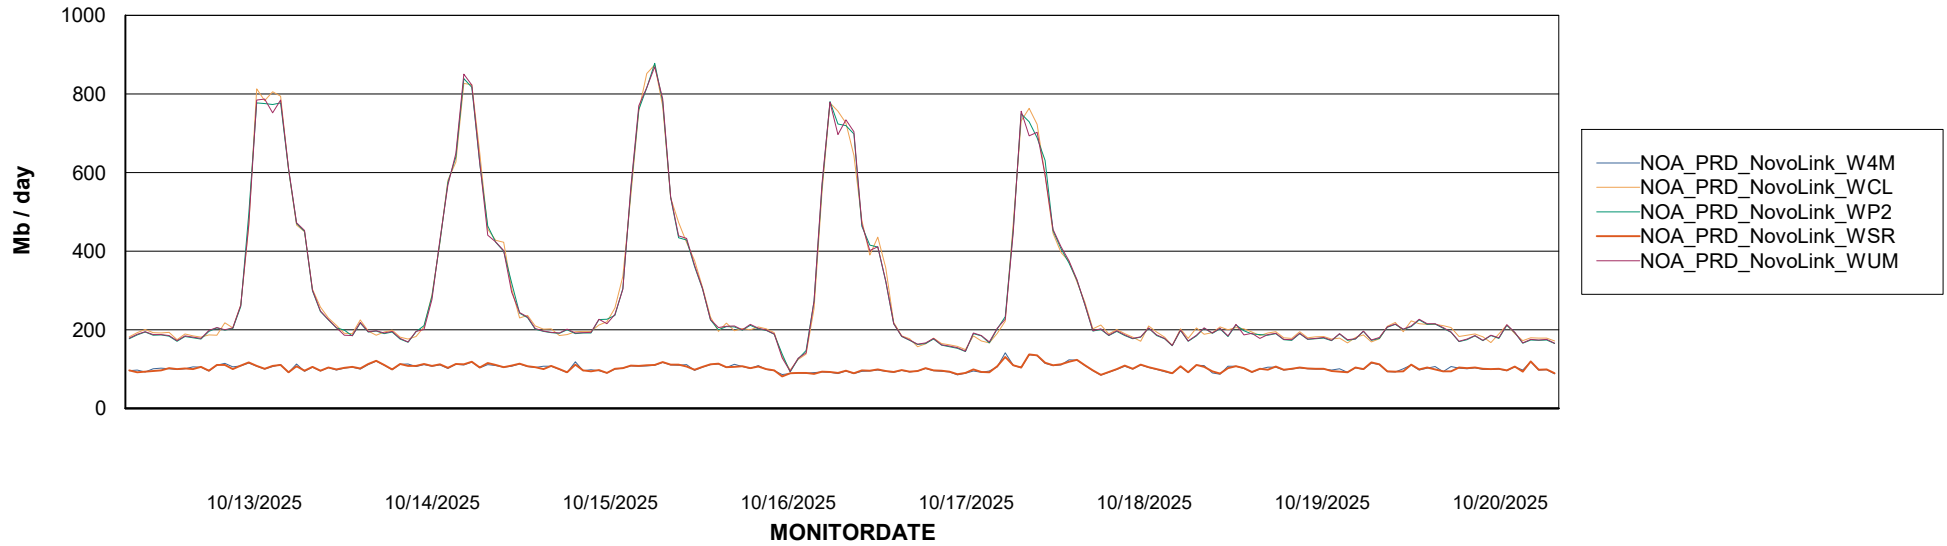

ABSSolute Web Component Services

Avg memory used per ABS Web component