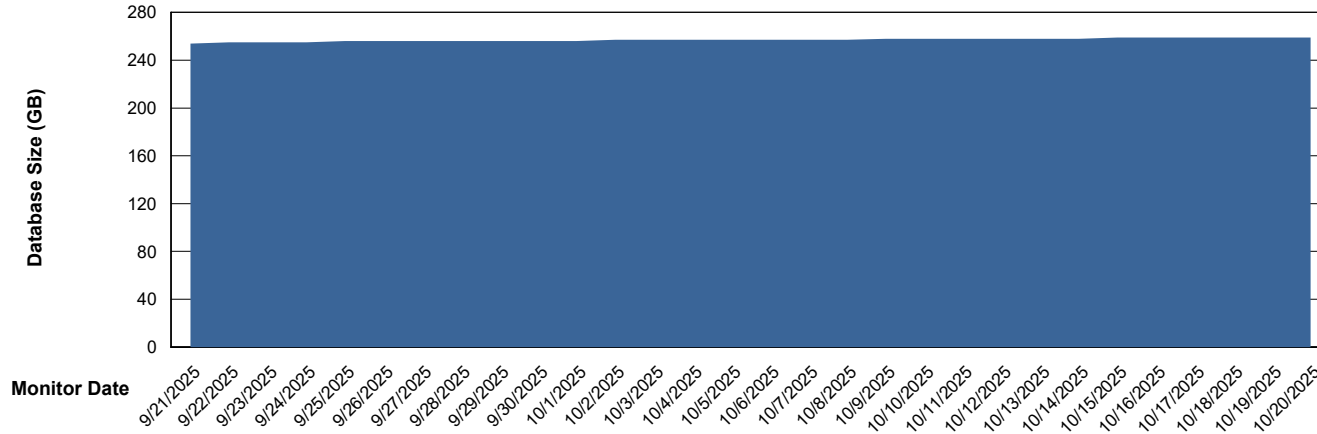

Weekly SLA Customer Report

Customer NOA_Production (24/7)
Database ID 116

Database Performance NOA_PRD_NovoABS03_HSBABS1

Weekly SLA Customer Report

Customer NOA_Production (24/7)
Database ID 116

DATABASE SIZE NOA_PRD_NHSBI_ABS1

Database growth over last month

DATABASE SIZE NOA_PRD_NovoABS01_ABS1

Database growth over last month

Weekly SLA Customer Report

Customer NOA_Production (24/7)
 Database ID 116

Database Tablespace NOA_PRD_NHSBI_ABS1