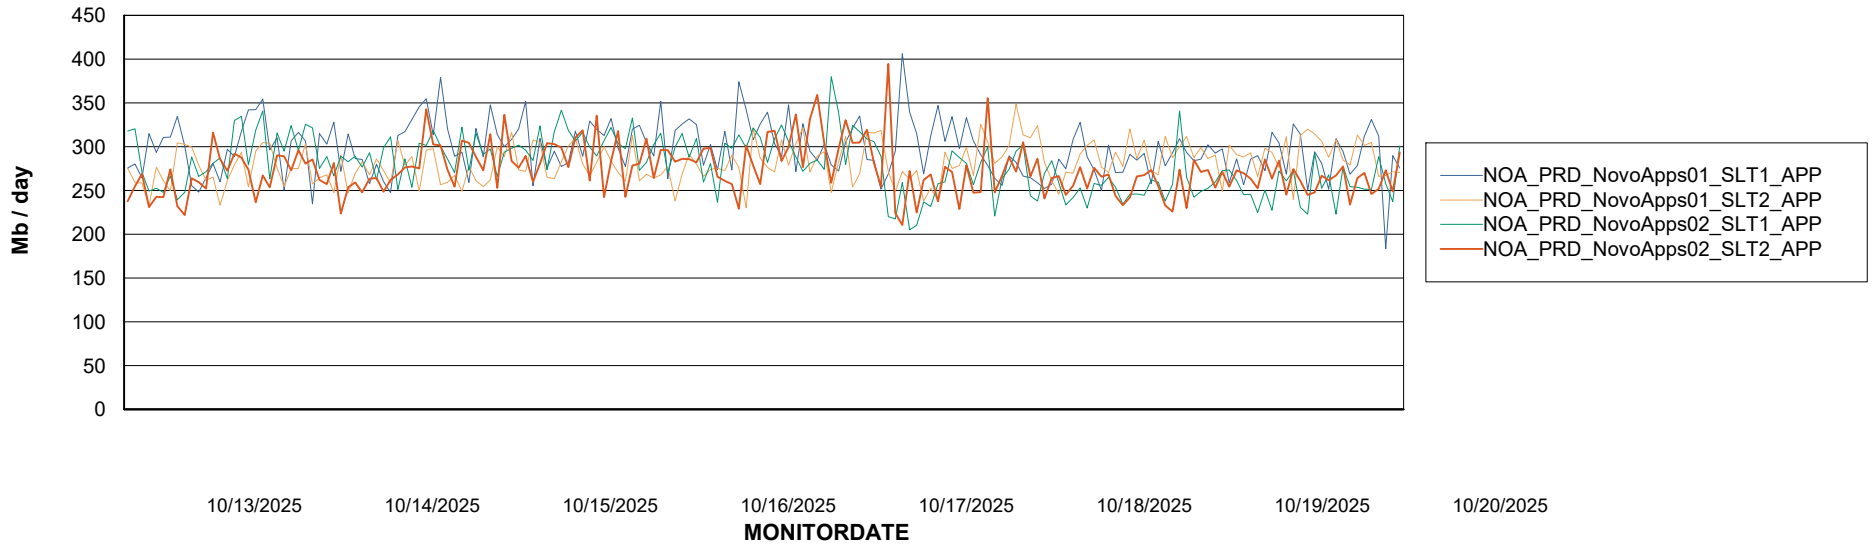

ABSSolute Application Server Services

Avg memory used per ABS Server Service