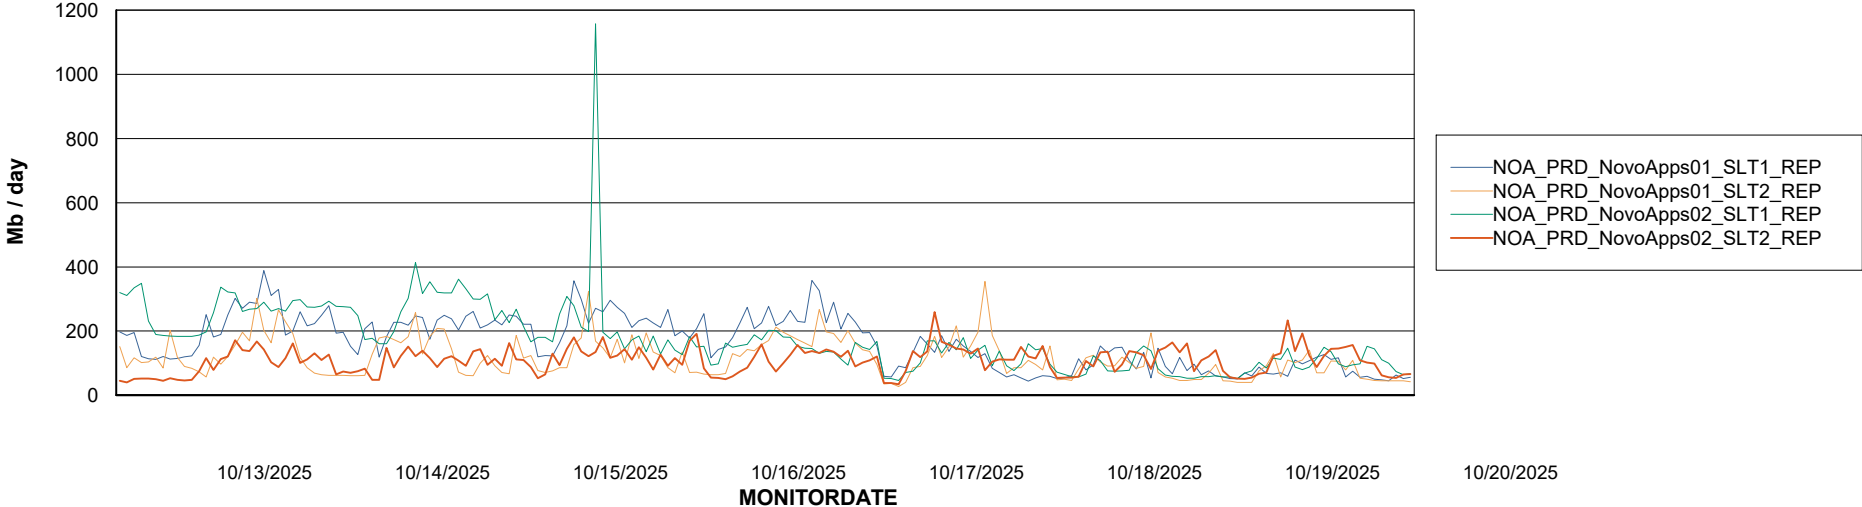

ABSSolute Application ReportServer Services

Avg memory used per ReportServer Service