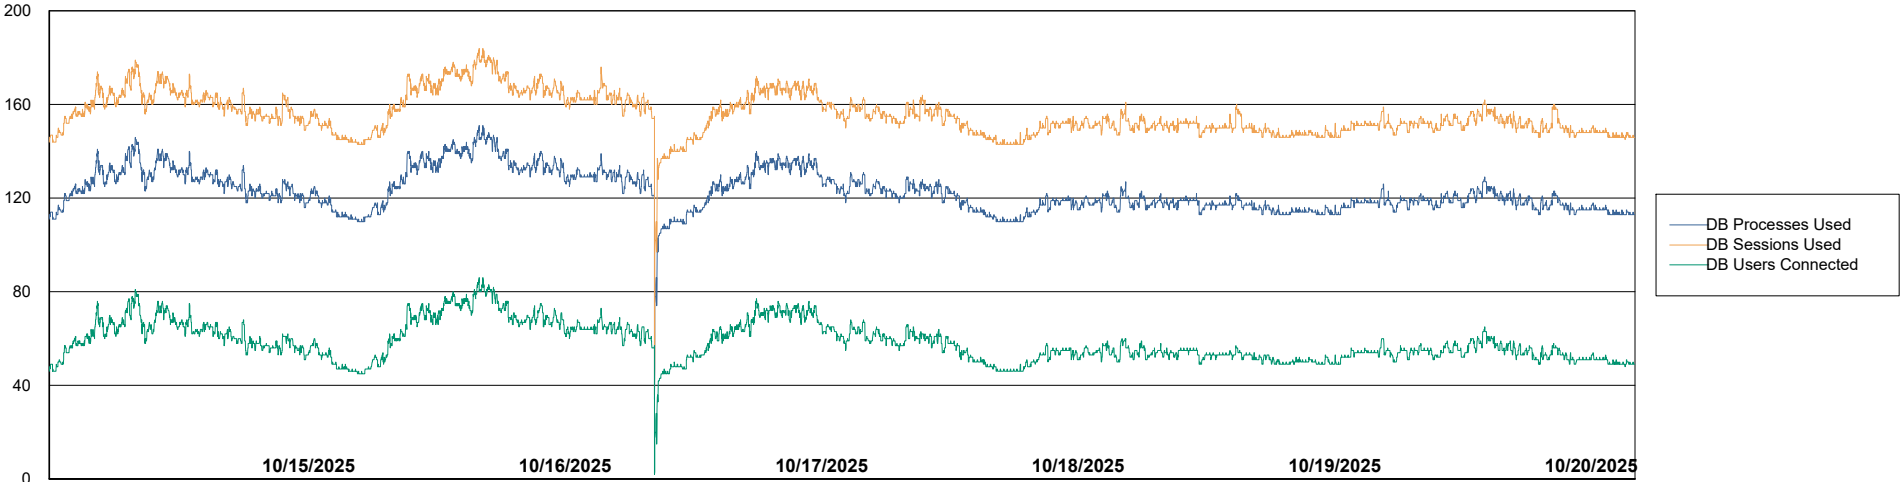

Weekly SLA Customer Report

Customer NOA_Production (24/7)
Database ID 116

Database Performance NOA_PRD_NHSBI_ABS1

Weekly SLA Customer Report

Customer NOA_Production (24/7)
Database ID 116

Database Performance NOA_PRD_NovoABS01_ABS1