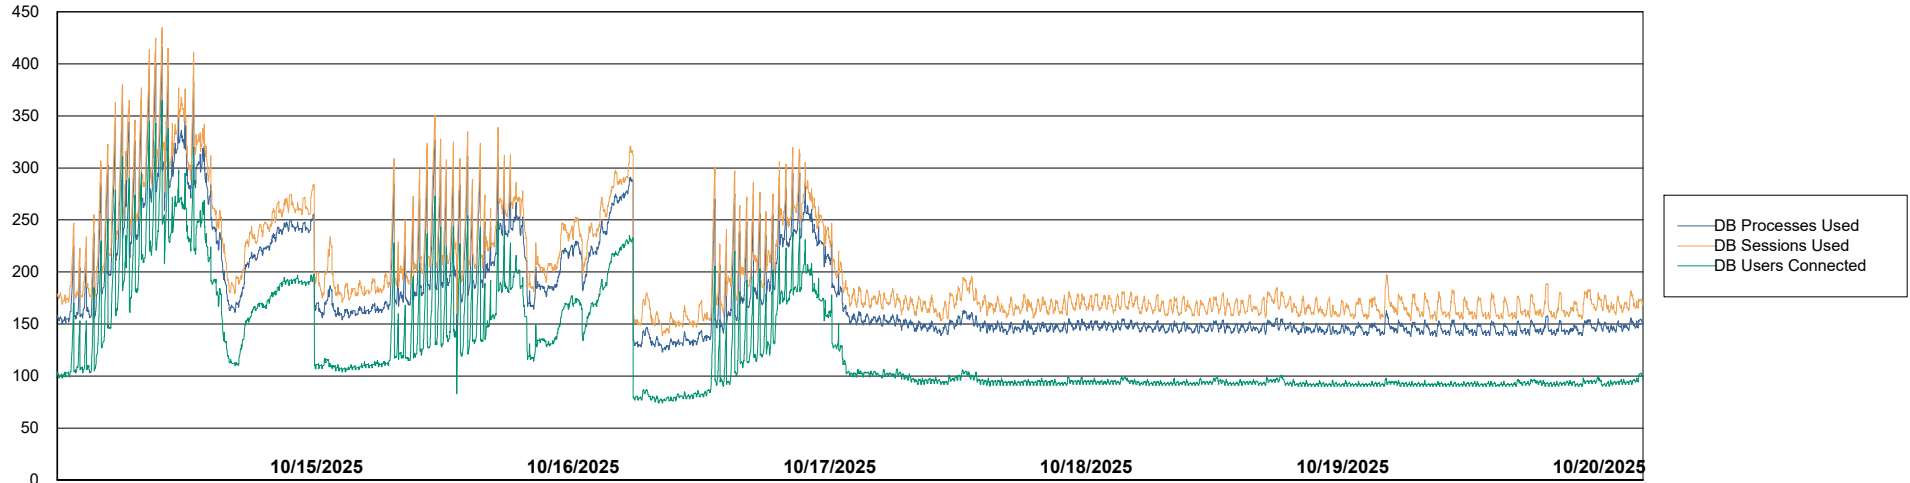

Weekly SLA Customer Report

Customer NIX_Production
Database ID 51

Database Performance NIX_PRD_ABSBI_ABS1

Weekly SLA Customer Report

Customer NIX_Production
Database ID 51

Database Performance NIX_PRD_ABSD01_ABS1