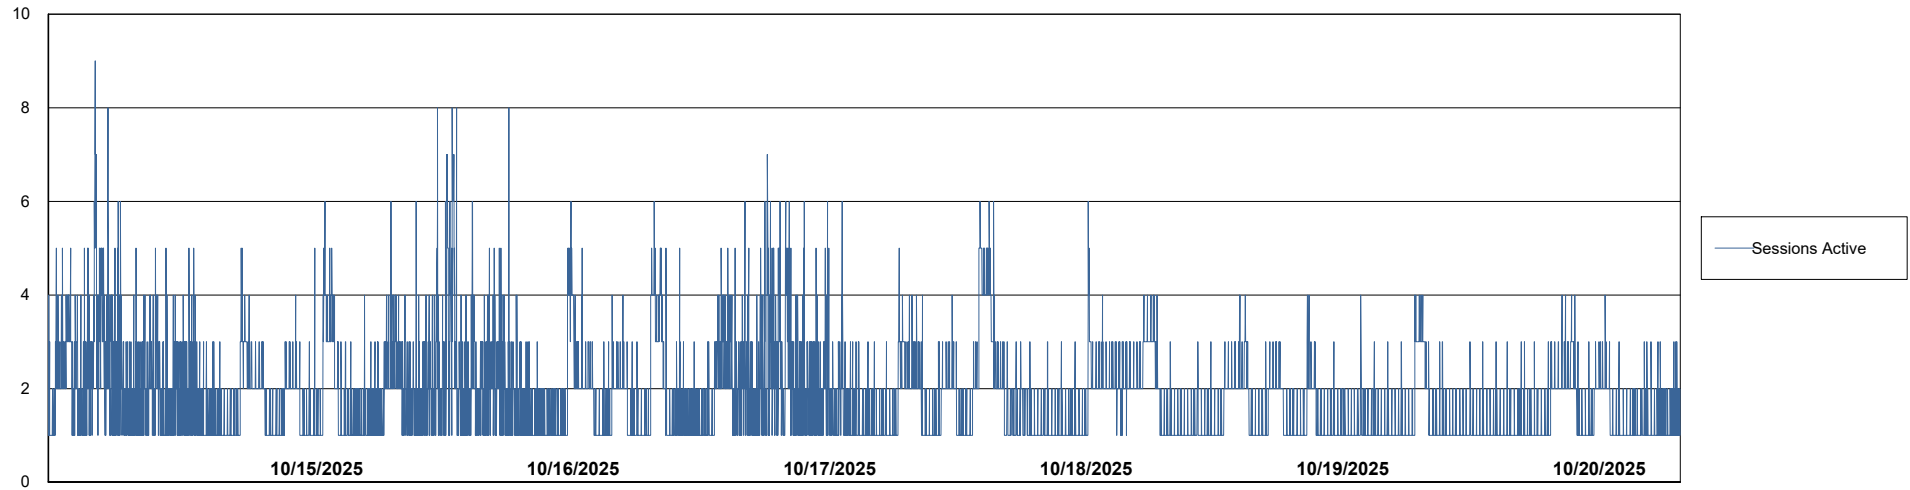

Weekly SLA Customer Report

Customer NIX_Production
Database ID 51

Database Performance NIX_PRD_ABSBI_ABS1

Weekly SLA Customer Report

Customer NIX_Production
Database ID 51

Database Performance NIX_PRD_ABSD01_ABS1