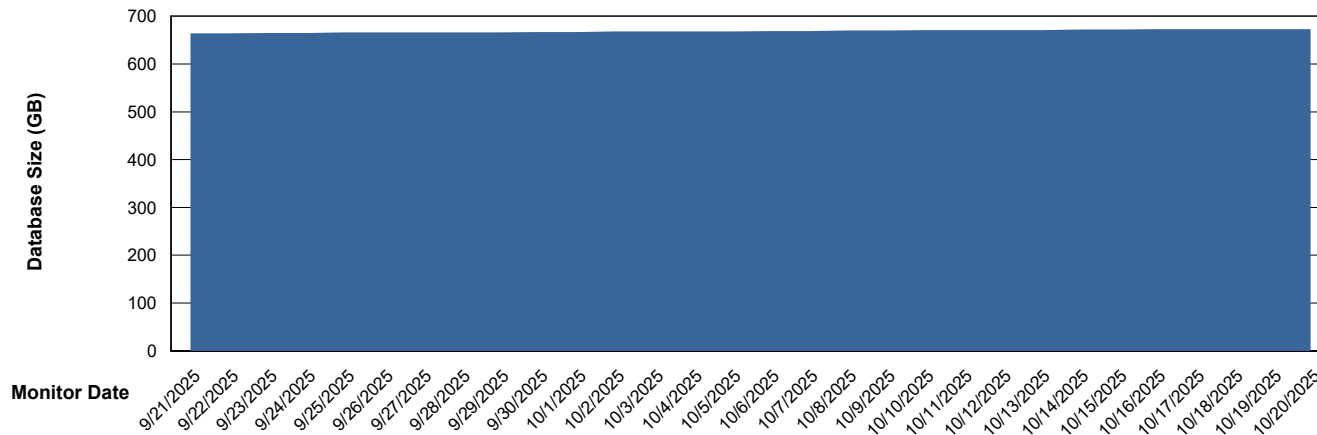

DATABASE SIZE NIX_PRD_ABSDB01_ABS1

Database growth over last month