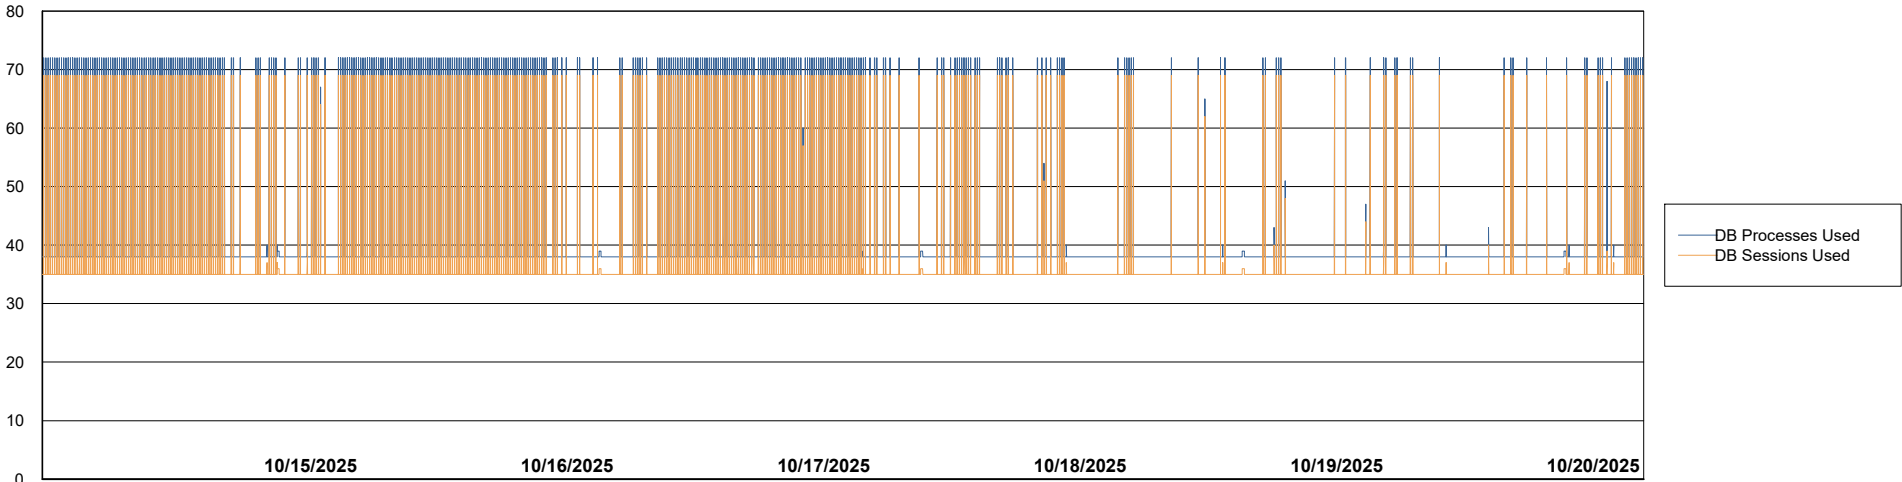

Database Performance NIX_PRD_ABSDB02_HSBABS1