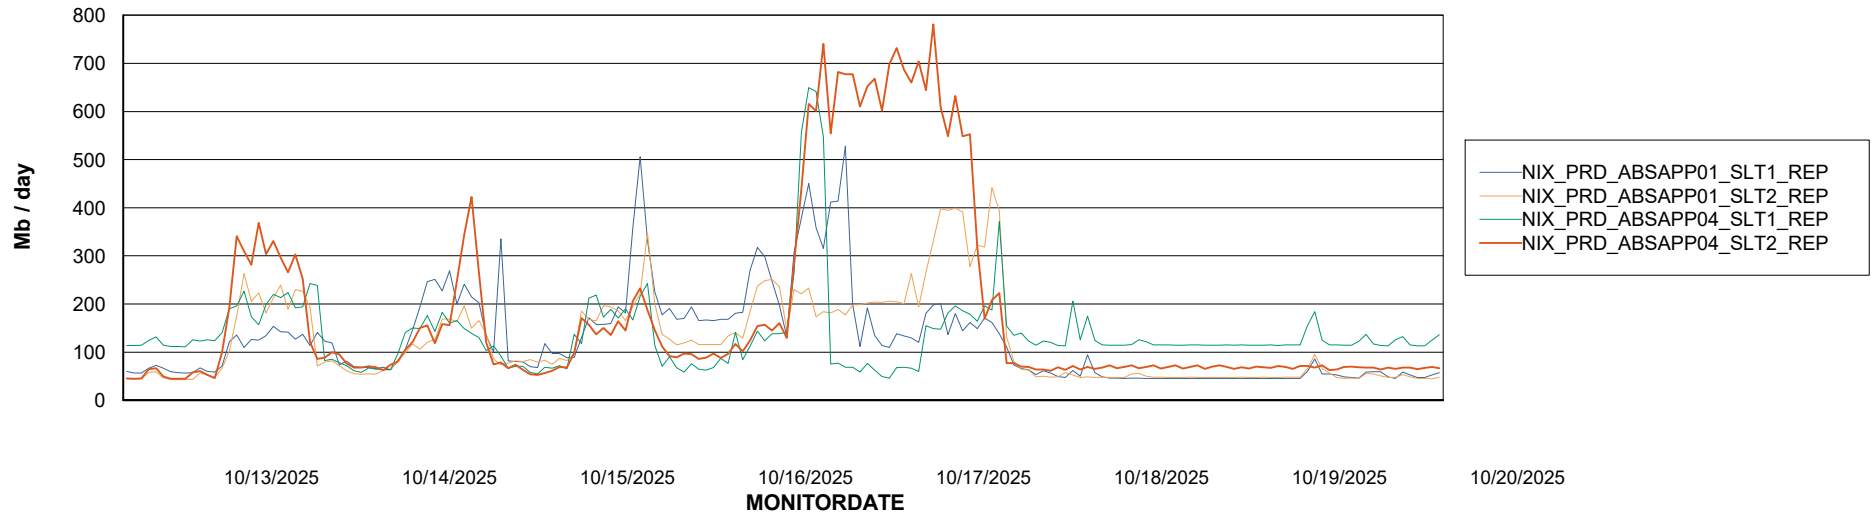

Avg memory used per ABS Server Service

Avg users per day per ABS server

Weekly SLA Customer Report

Customer NIX_Production
Database ID 51

ABSSolute Application ReportServer Services

Avg memory used per ReportServer Service