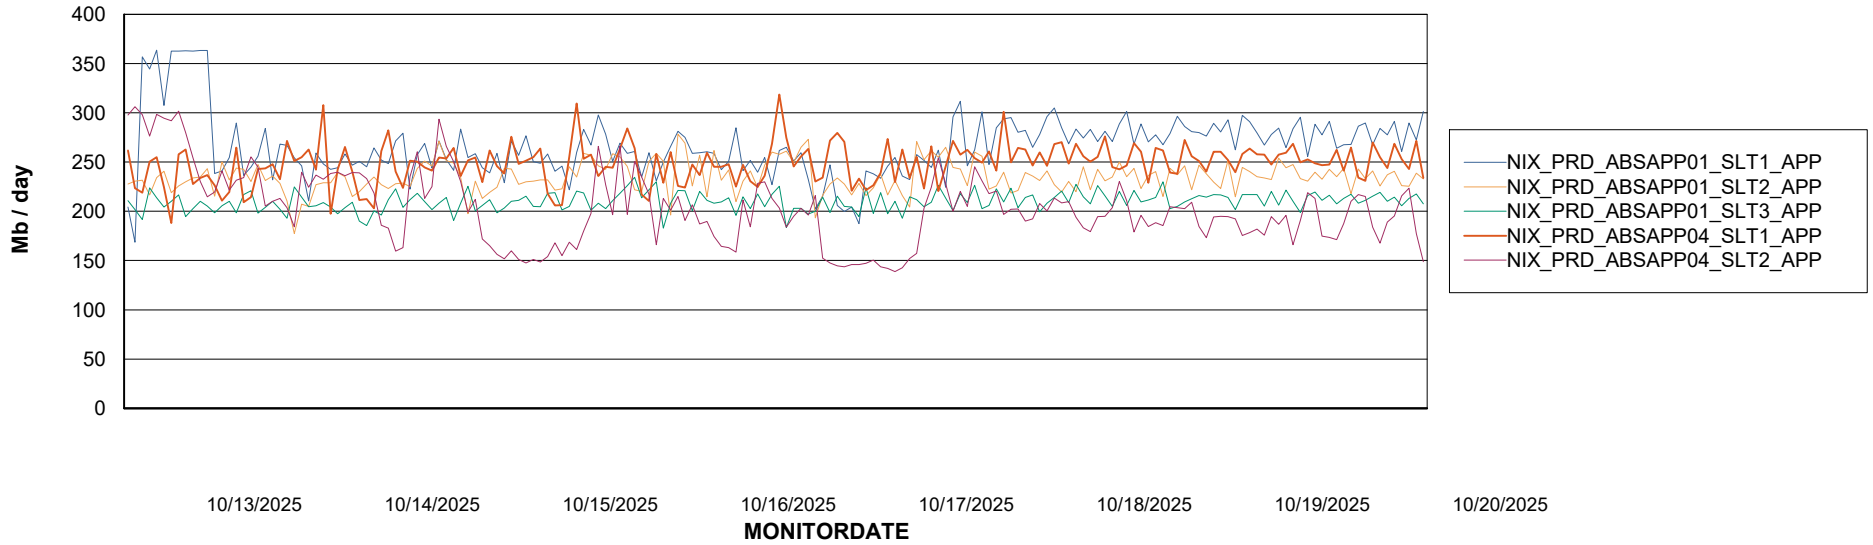

ABSSolute Application Server Services

Avg memory used per ABS Server Service