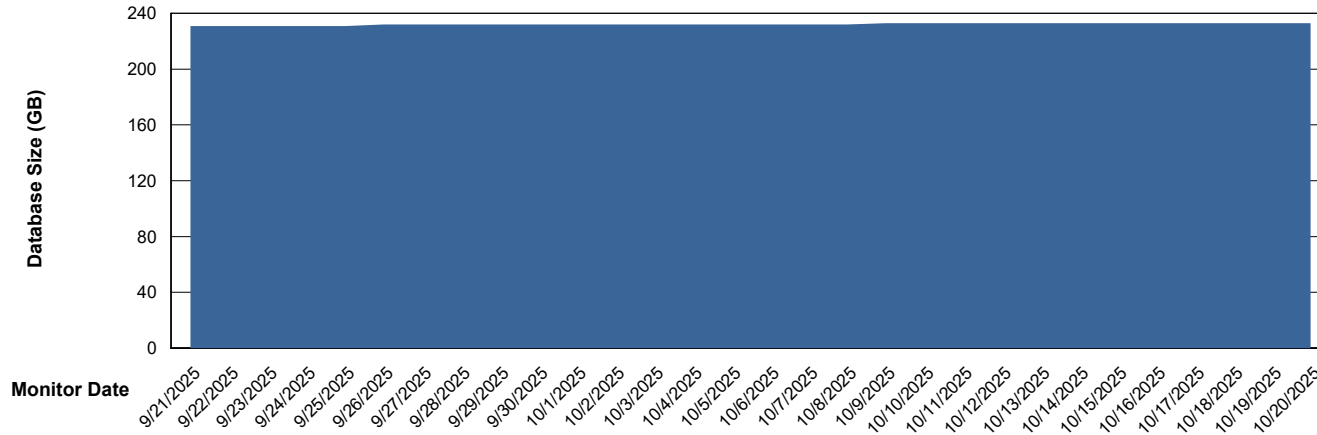

DATABASE SIZE NIX_PRD_ABSBI_ABS1

Database growth over last month