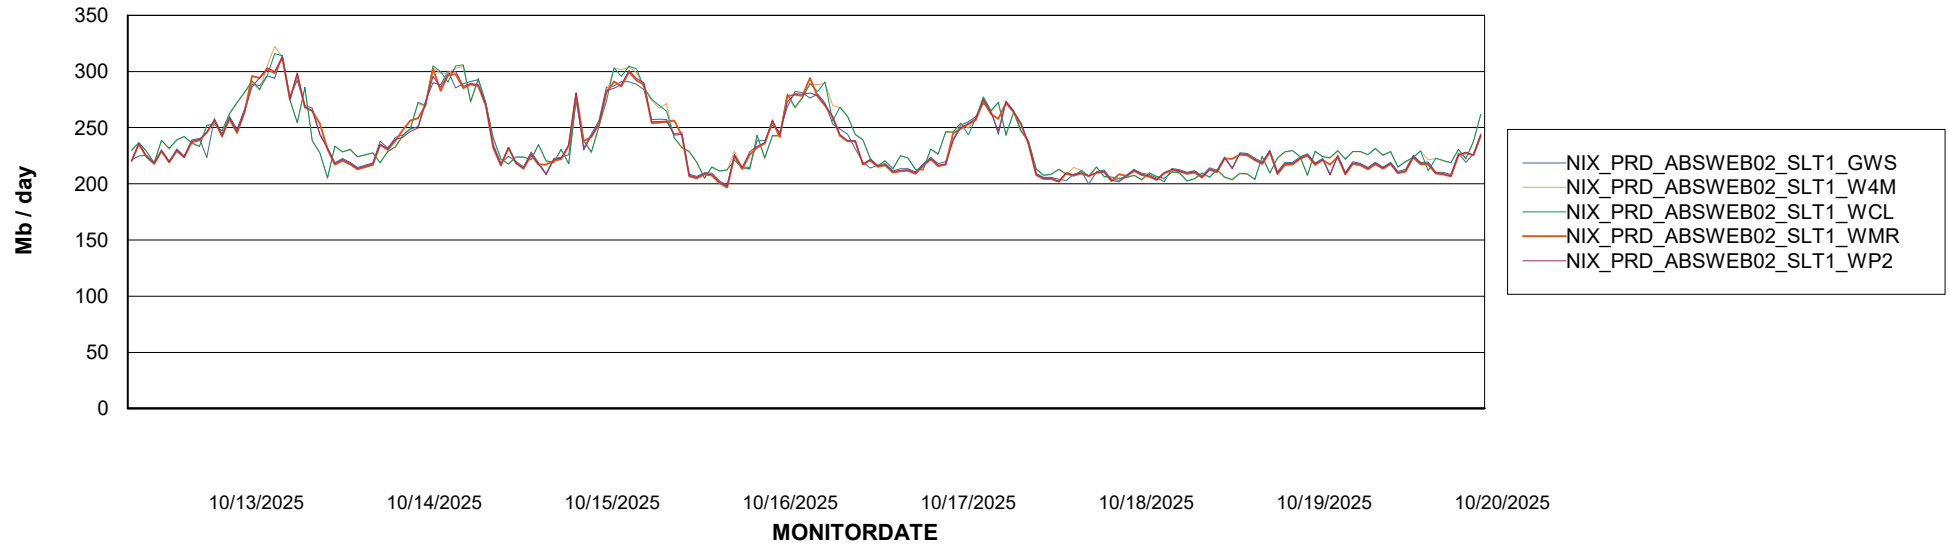

ABSolute Web Component Services

Avg memory used per ABS Web component