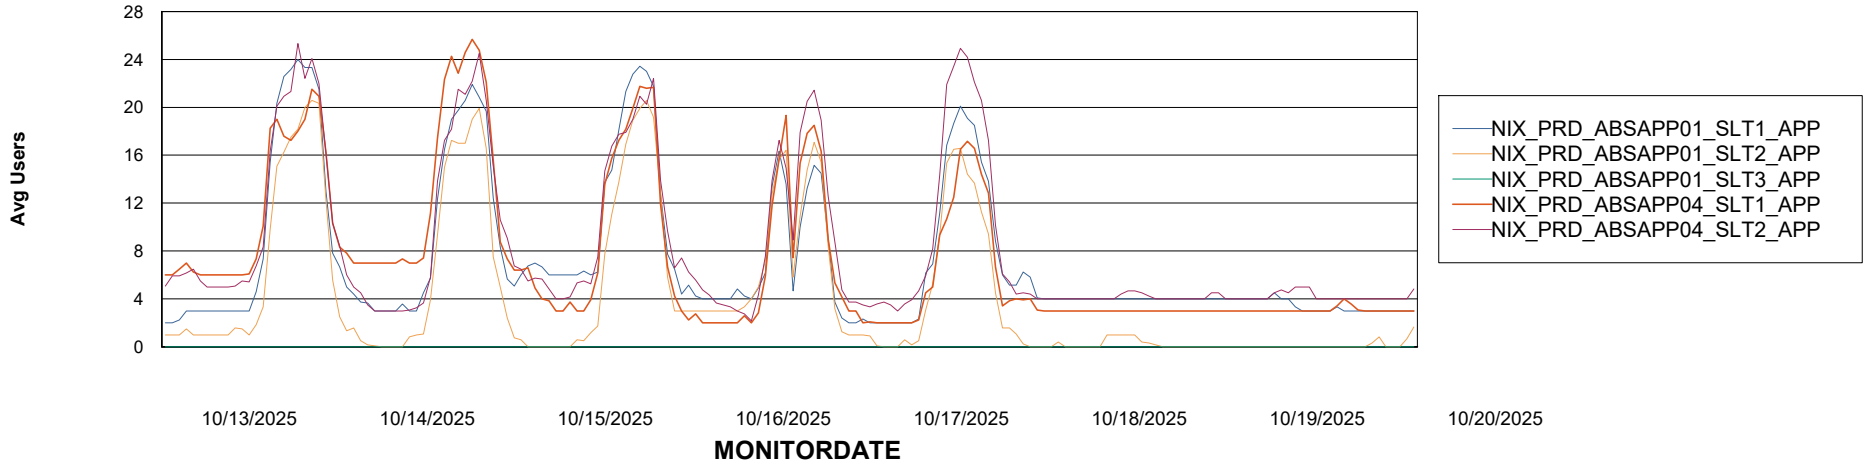

Avg users per day per ABS server