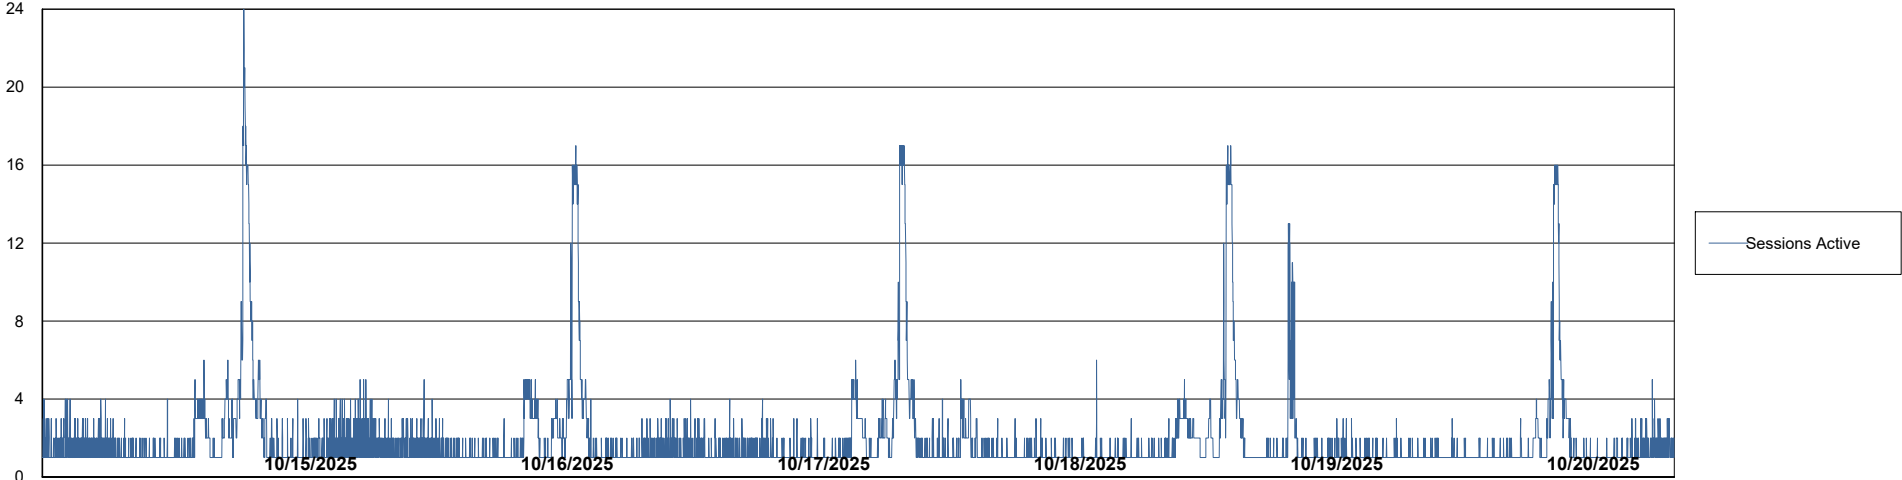

Weekly SLA Customer Report

Customer LTS(CleanLease)_Production
Database ID 126

Database Performance LTS_PRD_CLSABSBI01_ABS1

Weekly SLA Customer Report

Customer LTS(CleanLease)_Production
Database ID 126

Database Performance LTS_PRD_CLSABSD01_ABS1