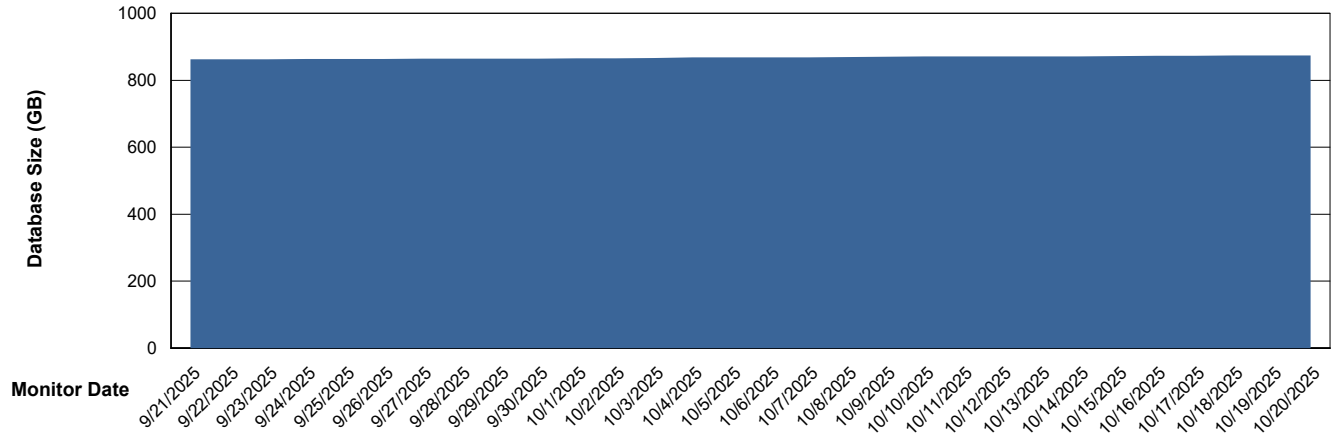

DATABASE SIZE LTS_PRD_CLSABSBI01_ABS1

Database growth over last month