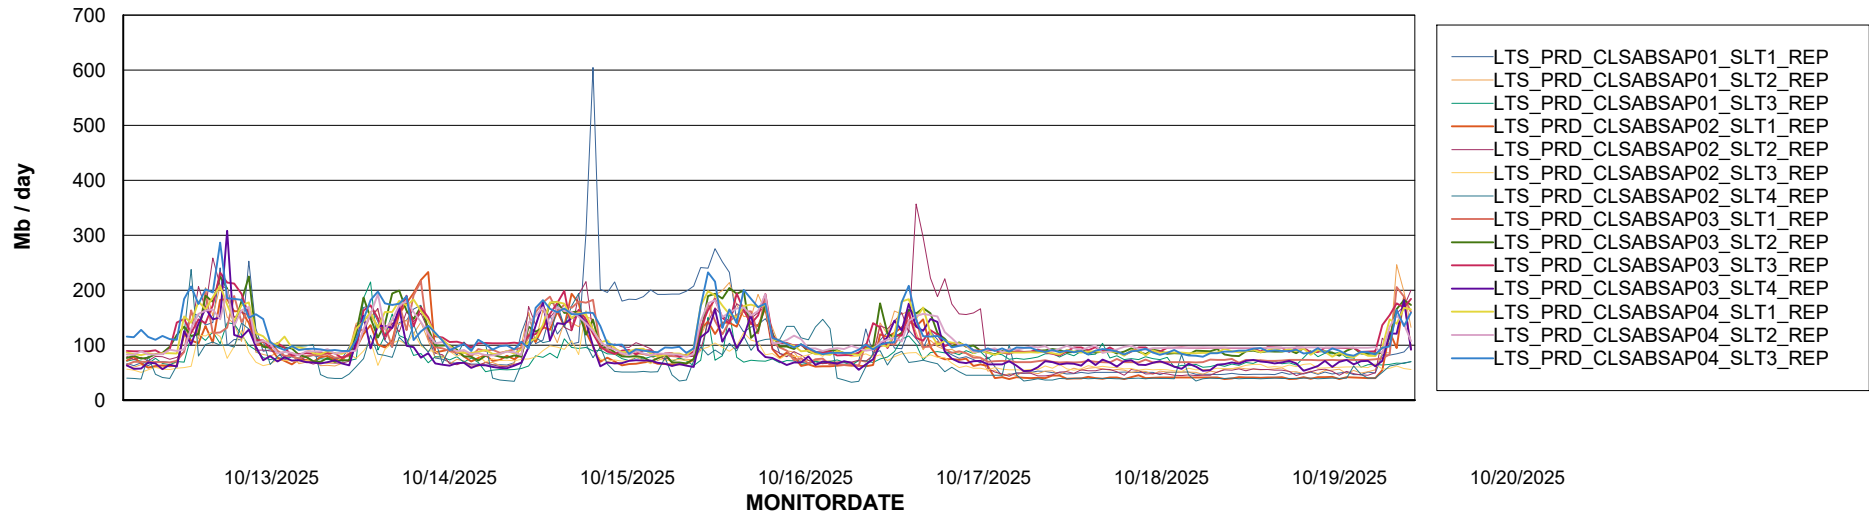

ABSSolute Application ReportServer Services

Avg memory used per ReportServer Service