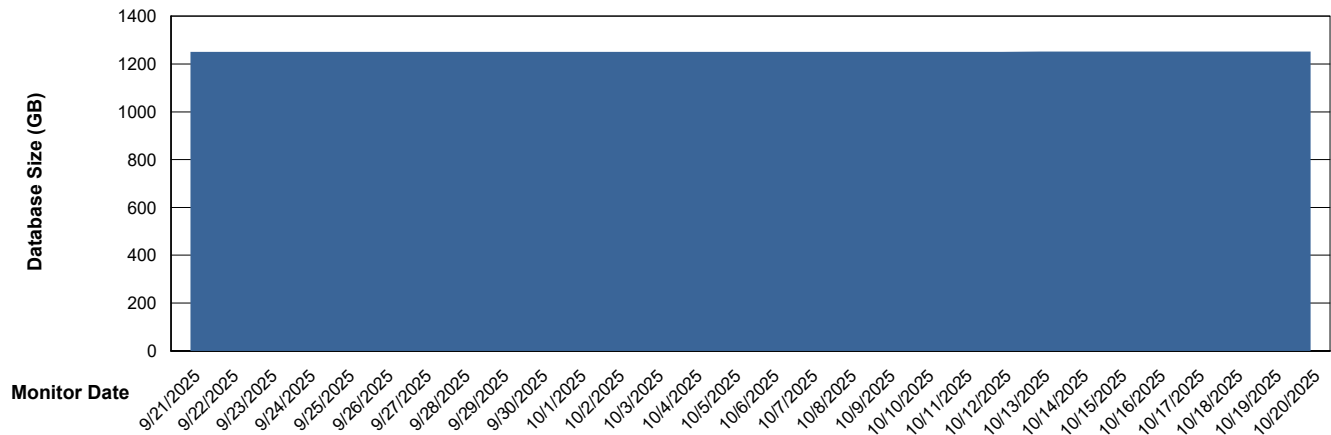

DATABASE SIZE LTS_PRD_CLSABSDB01_ABS1

Database growth over last month