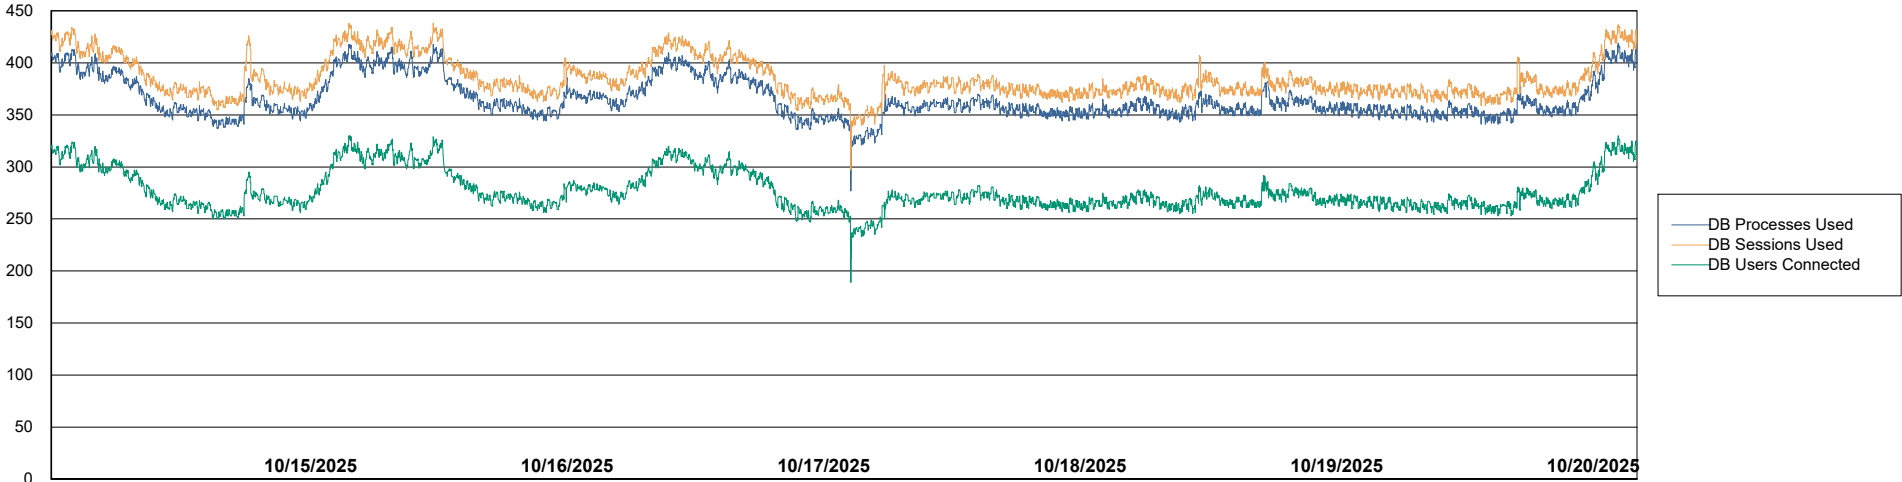

Weekly SLA Customer Report

Customer LTS(CleanLease)_Production
Database ID 126

Database Performance LTS_PRD_CLSABSBI01_ABS1

Weekly SLA Customer Report

Customer LTS(CleanLease)_Production
Database ID 126

Database Performance LTS_PRD_CLSABSD01_ABS1