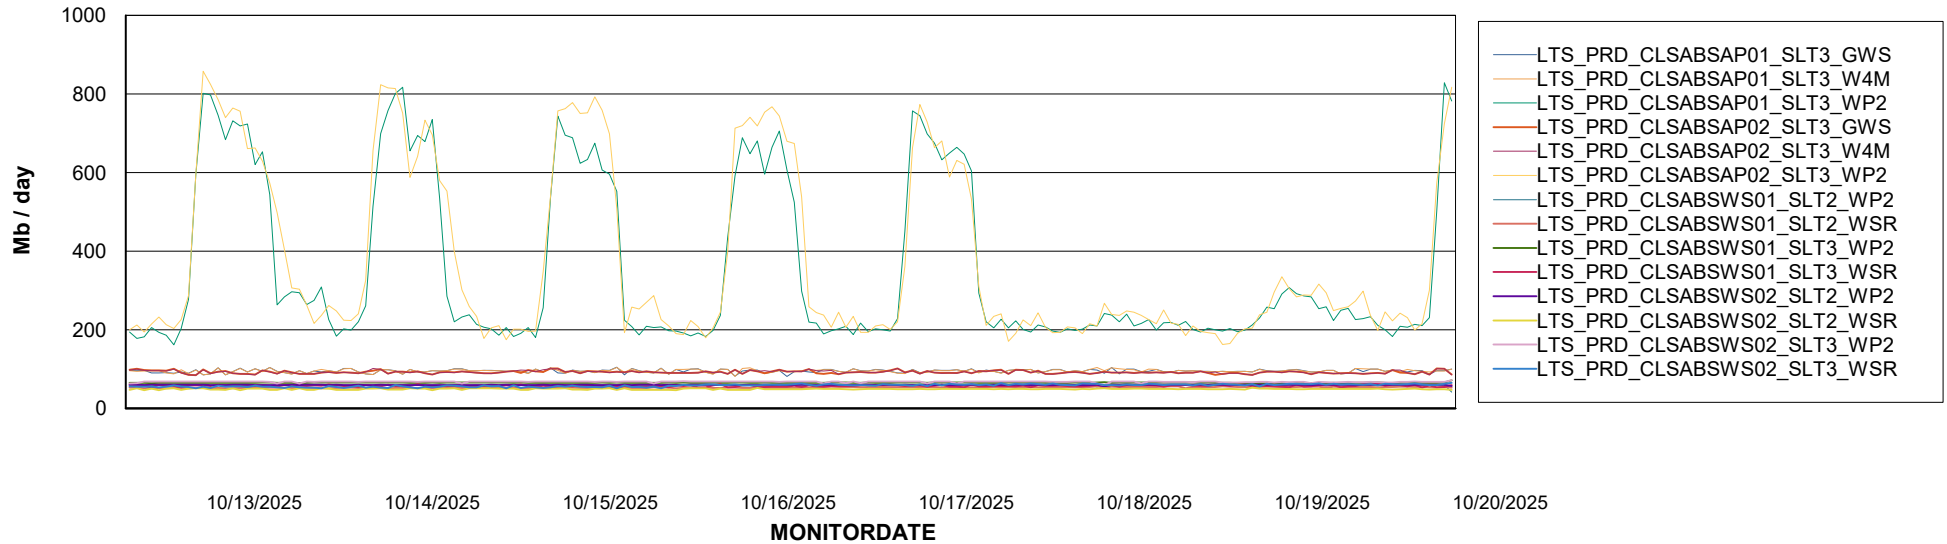

ABSSolute Web Component Services

Avg memory used per ABS Web component