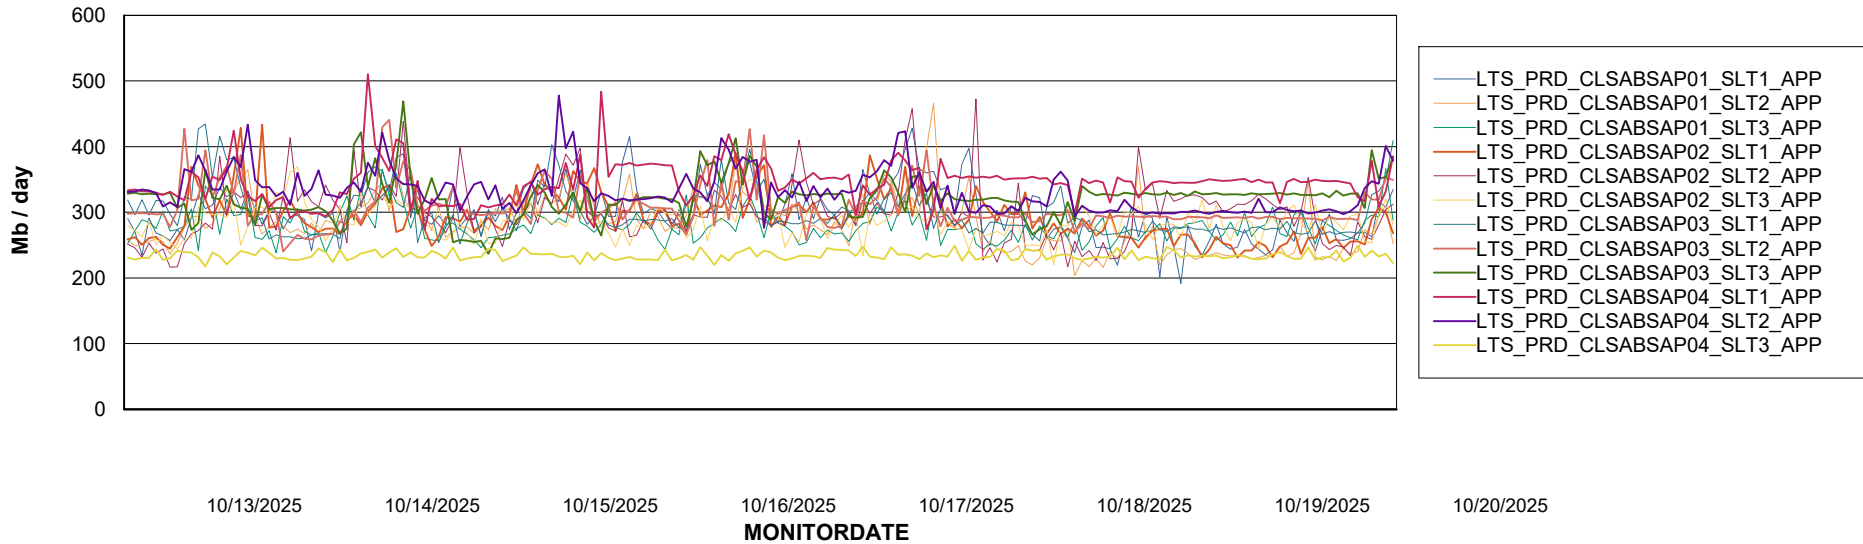

ABSSolute Application Server Services

Avg memory used per ABS Server Service