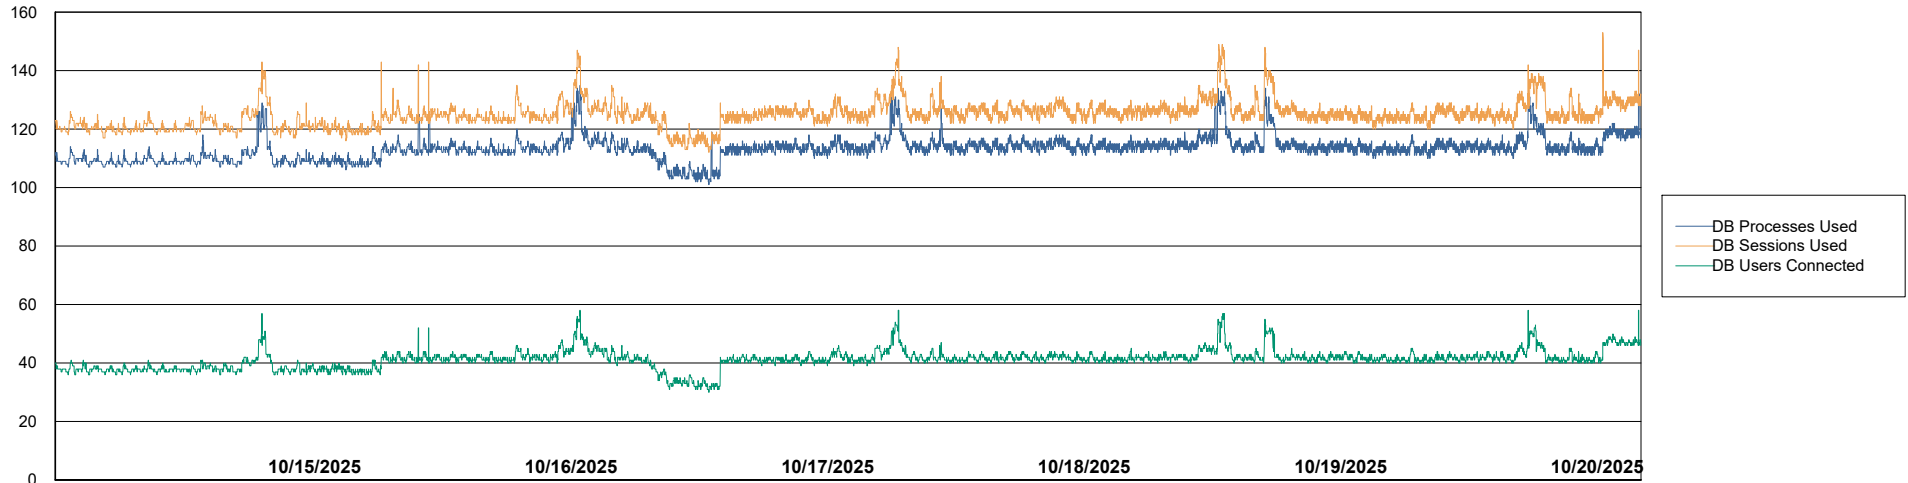

Database Performance LTS_PRD_CLSABSBI01_ABS1