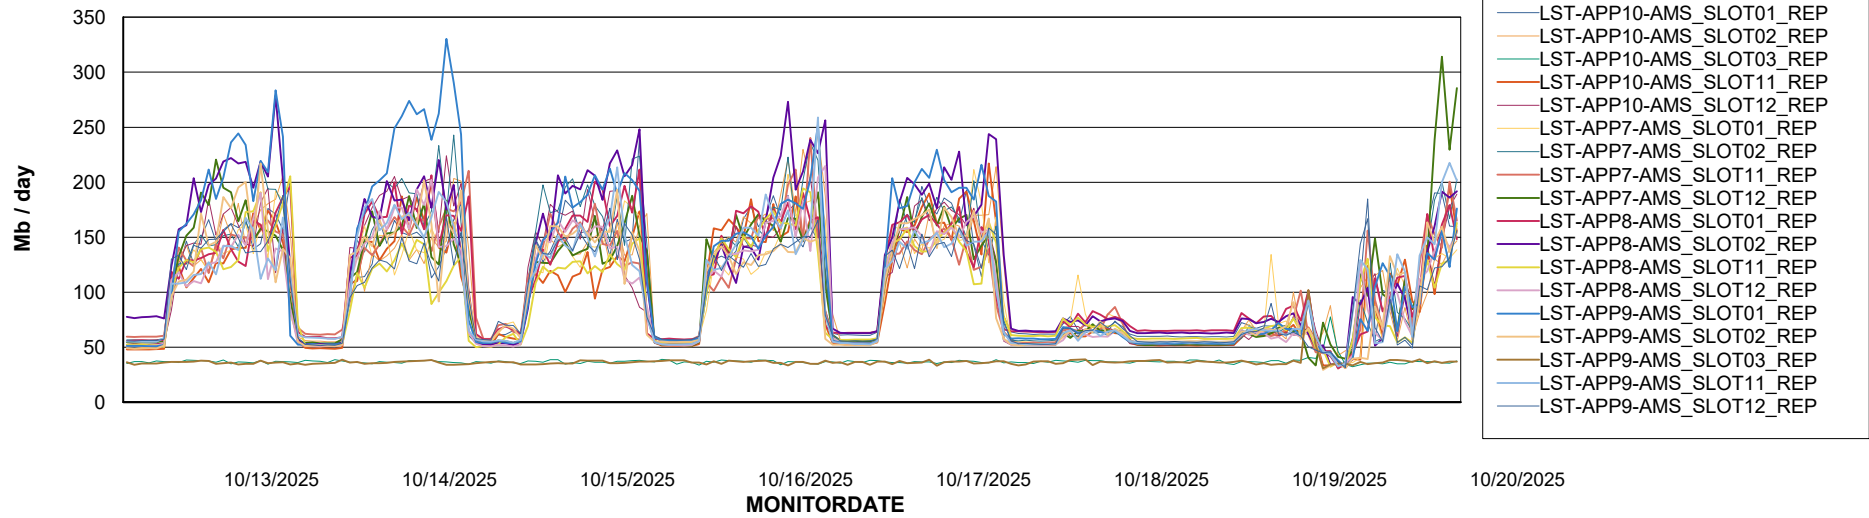

ABSSolute Application ReportServer Services

Avg memory used per ReportServer Service