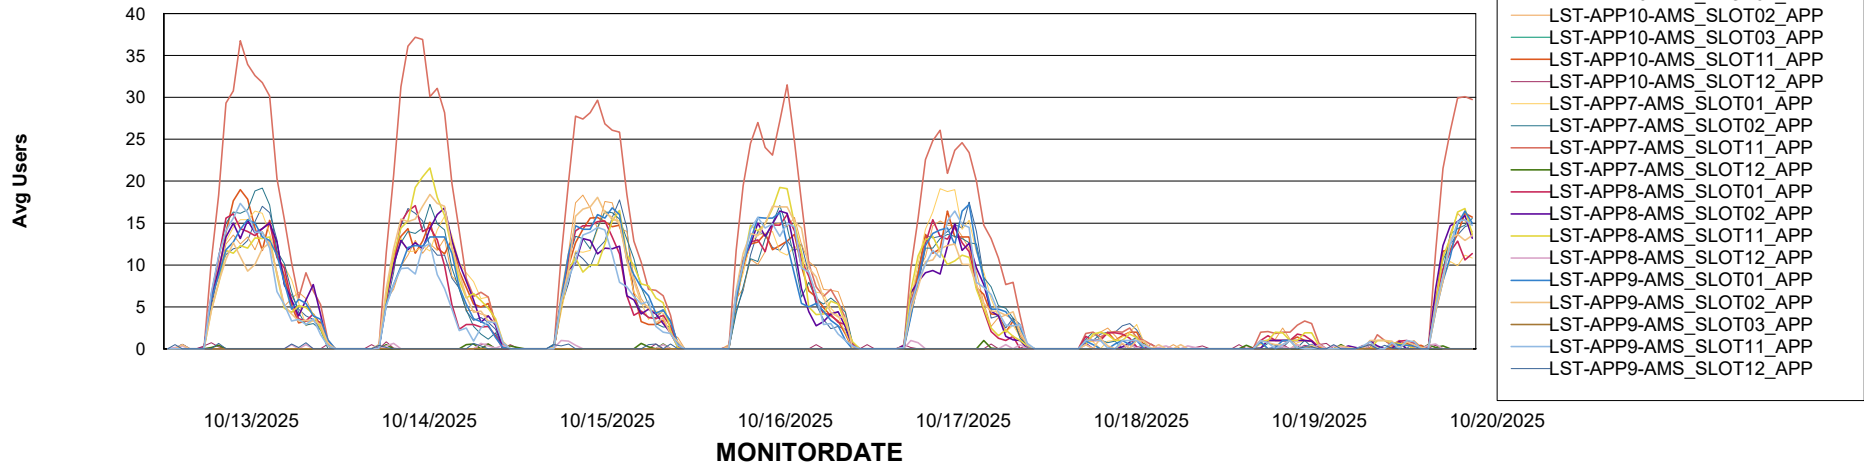

Weekly SLA Customer Report

Customer LST OCI AMS Production Finland
Database ID 215

ABSSolute Application Server Services

Avg memory used per ABS Server Service

Avg users per day per ABS server

Weekly SLA Customer Report