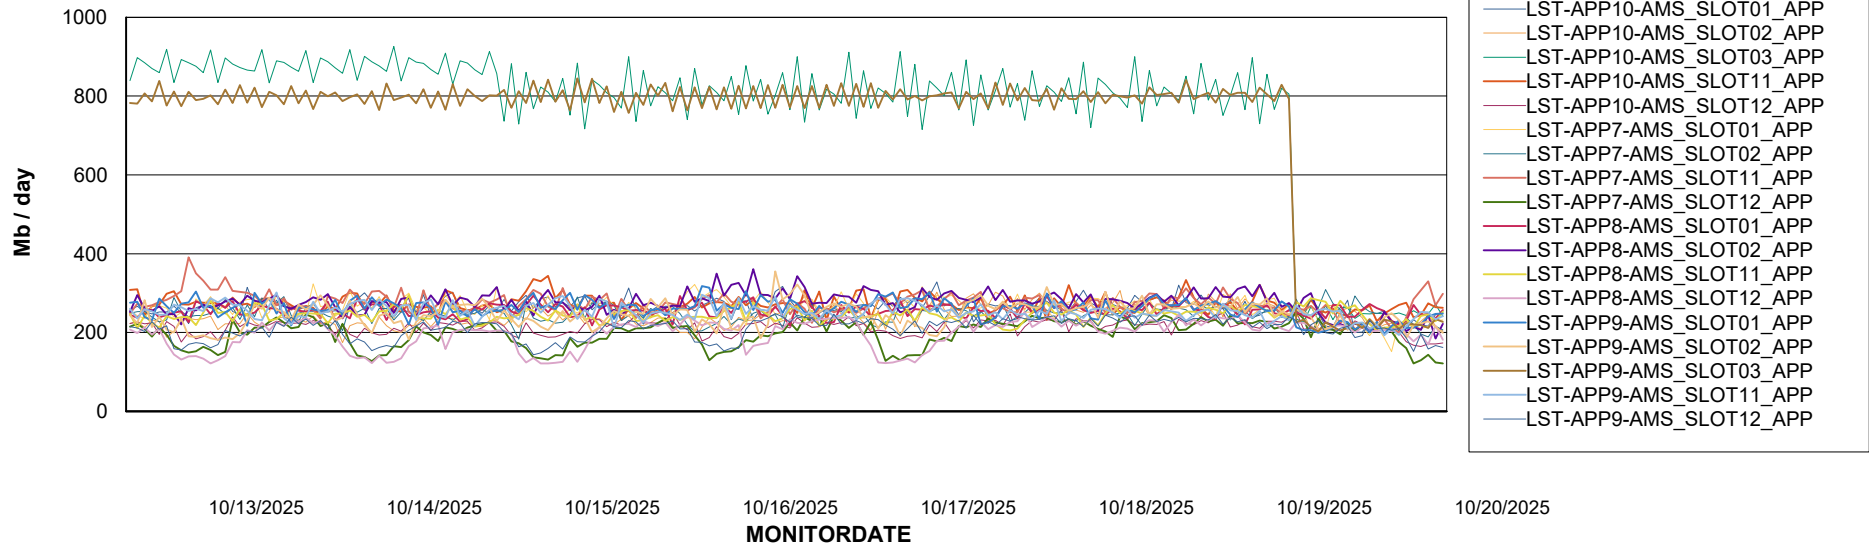

ABSSolute Application Server Services

Avg memory used per ABS Server Service