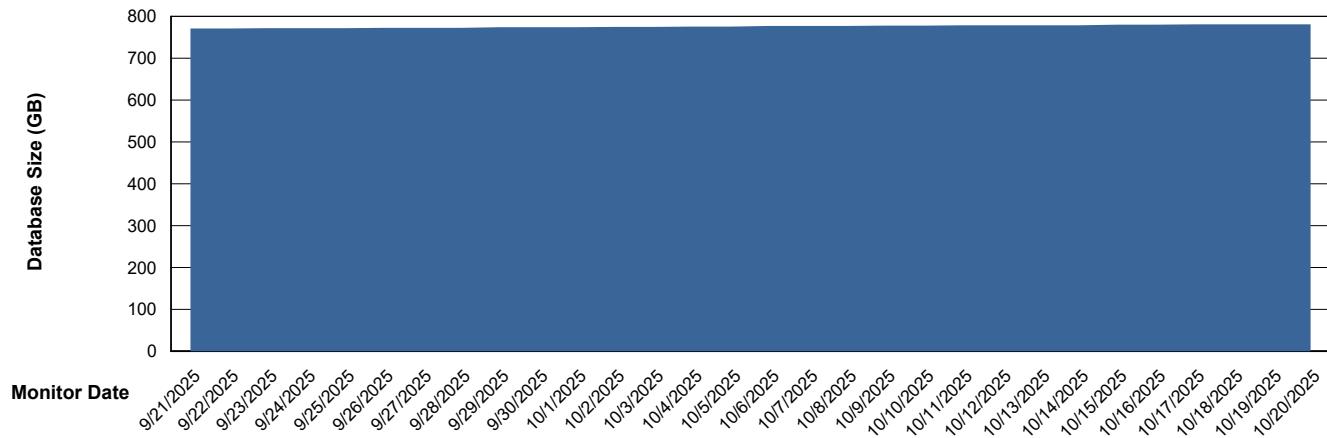

DATABASE SIZE LST-DBS7-AMS_DB_ABS1

Database growth over last month