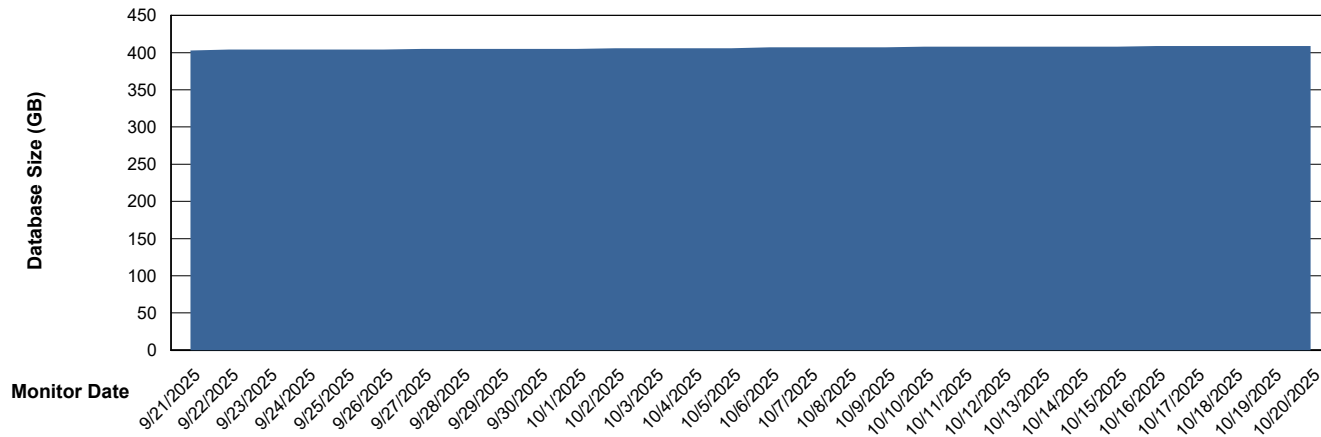

DATABASE SIZE LST-DBS3-AMS_DB_ABSME

Database growth over last month