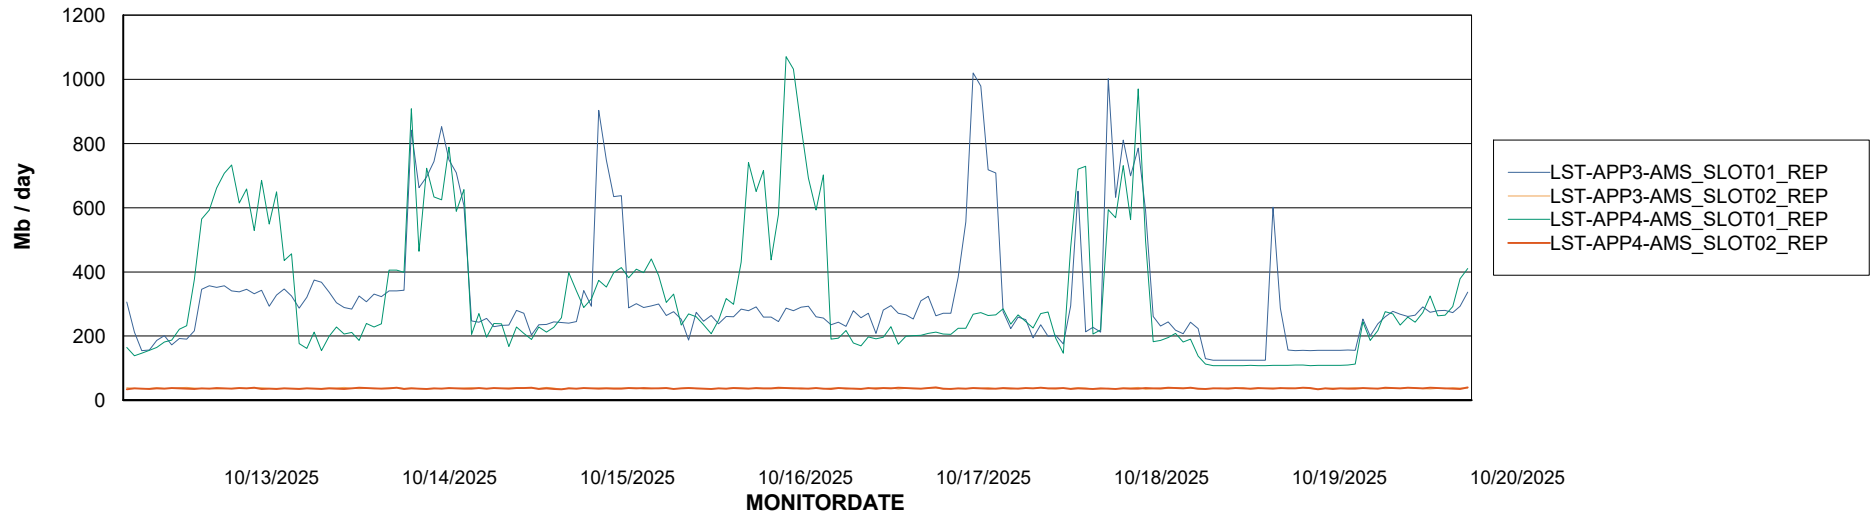

ABSSolute Application ReportServer Services

Avg memory used per ReportServer Service