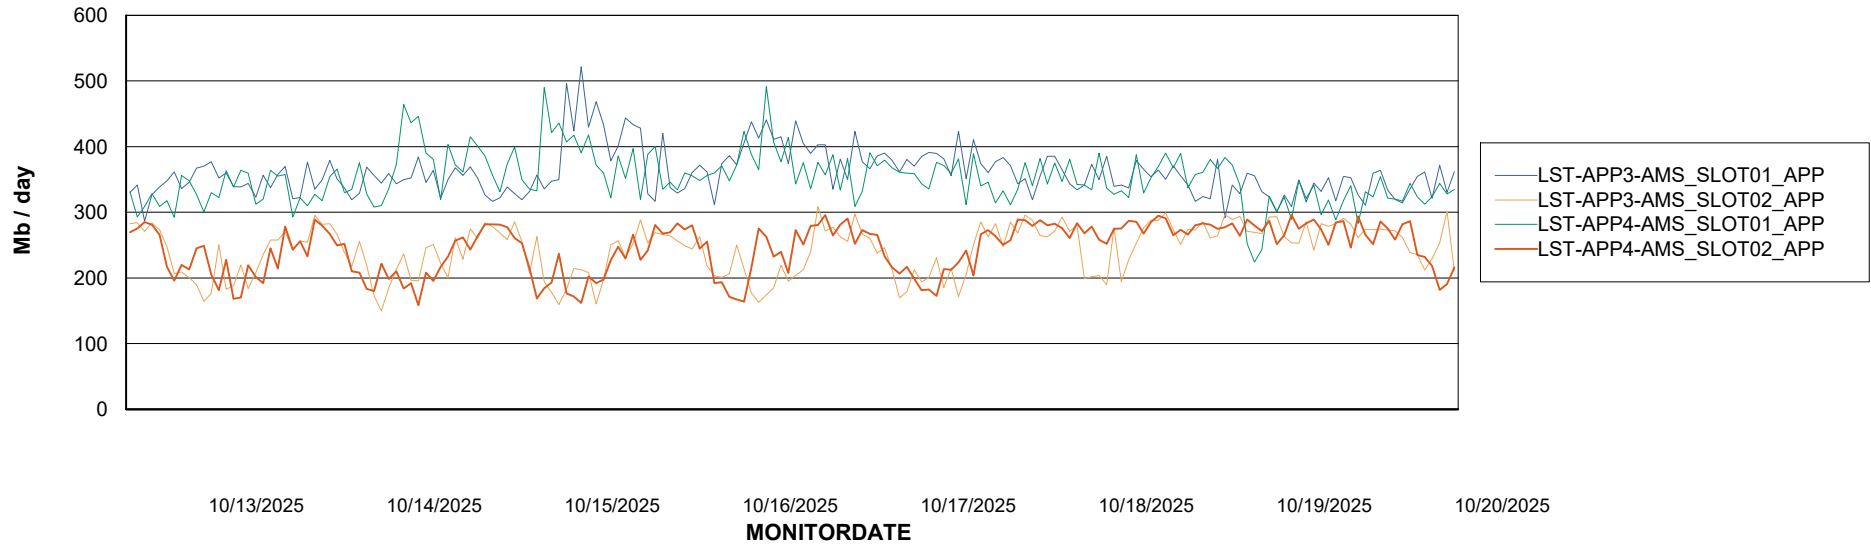

ABSSolute Application Server Services

Avg memory used per ABS Server Service