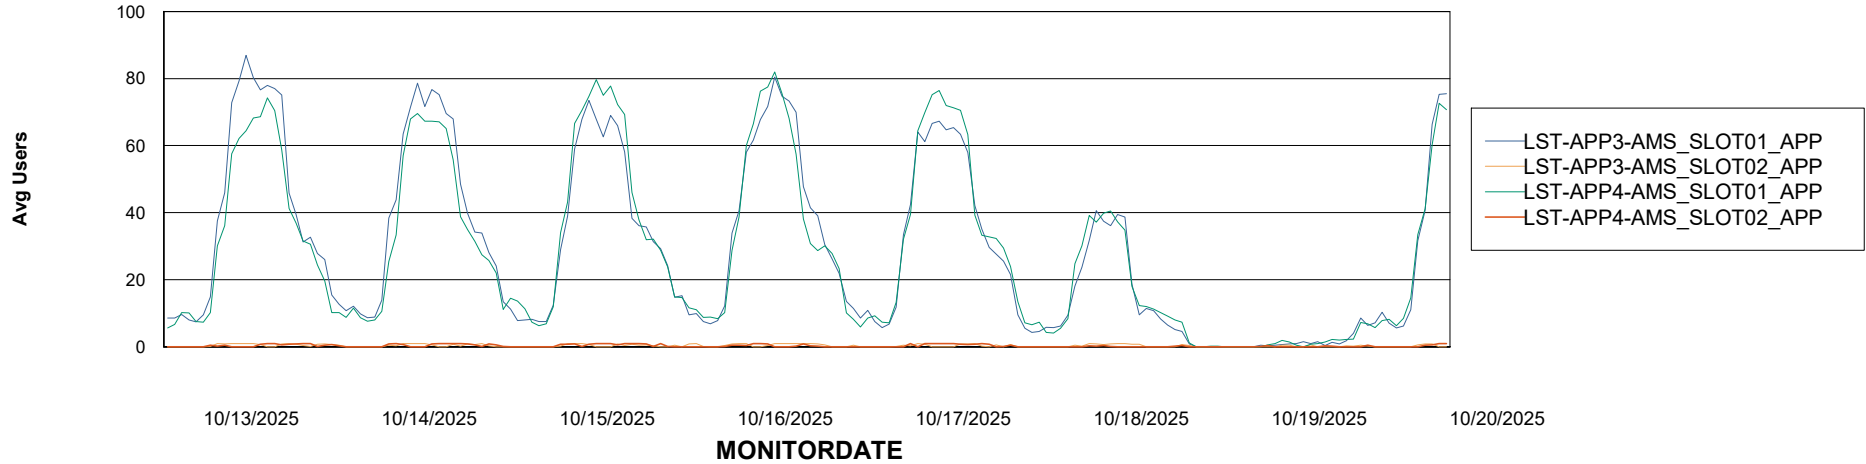

Weekly SLA Customer Report

Customer LST OCI AMS Production ABSME
Database ID 213

ABSSolute Application Server Services

Avg memory used per ABS Server Service

Avg users per day per ABS server

Weekly SLA Customer Report