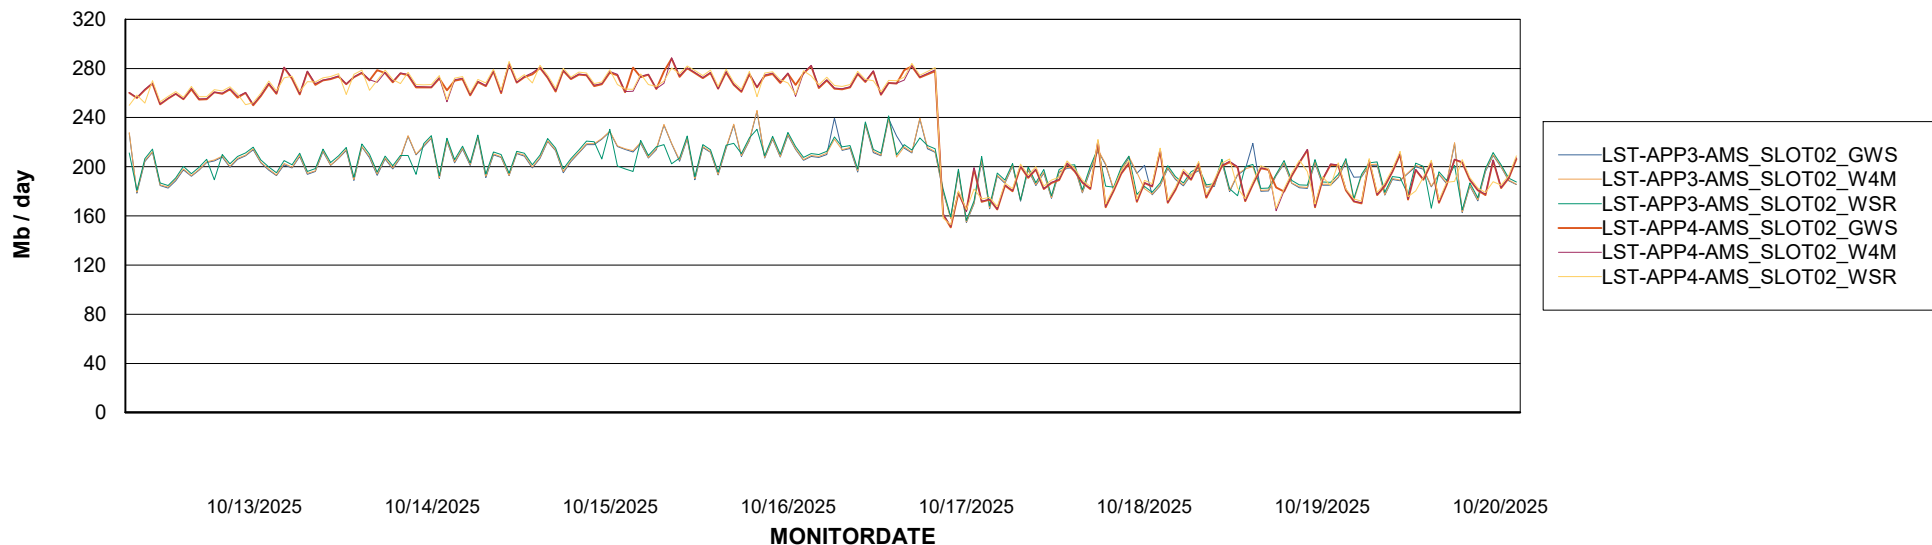

ABSSolute Web Component Services

Avg memory used per ABS Web component