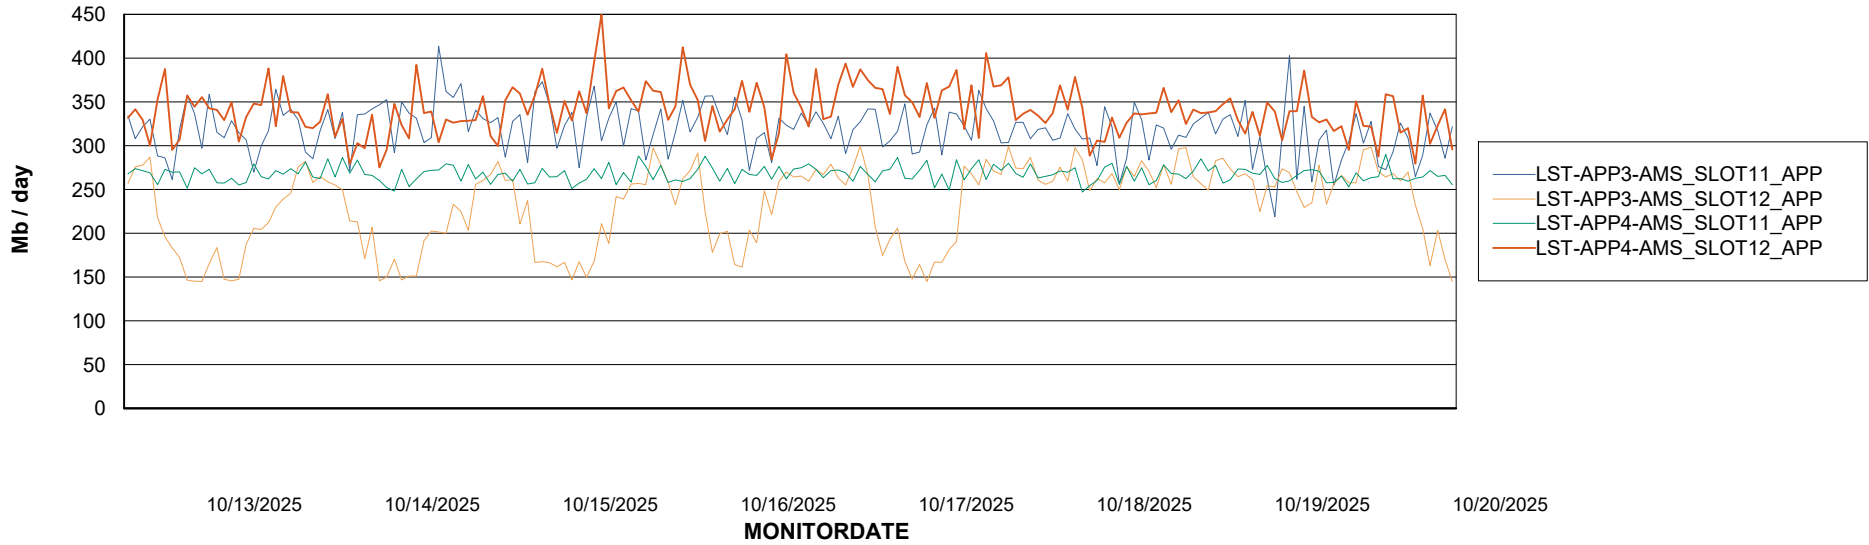

ABSSolute Application Server Services

Avg memory used per ABS Server Service