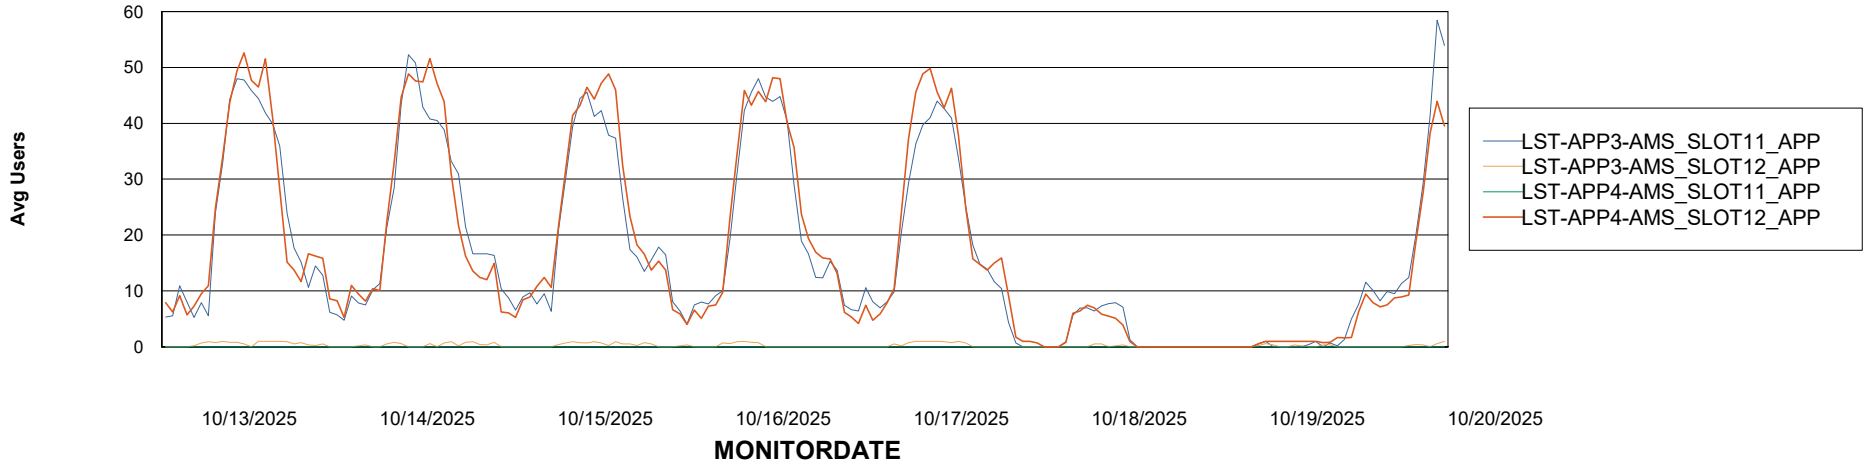

Weekly SLA Customer Report

Customer LST OCI AMS Production ABSME2
Database ID 211

ABSSolute Application Server Services

Avg memory used per ABS Server Service

Avg users per day per ABS server

Weekly SLA Customer Report