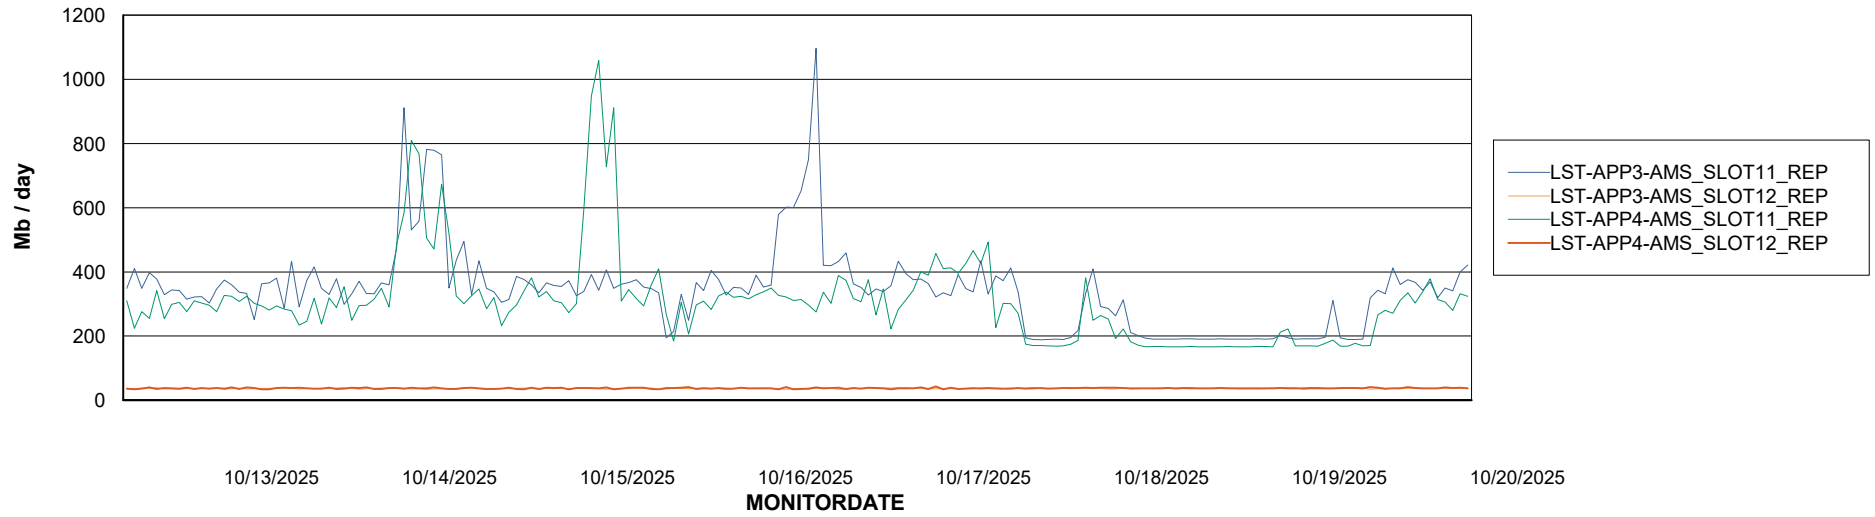

ABSSolute Application ReportServer Services

Avg memory used per ReportServer Service