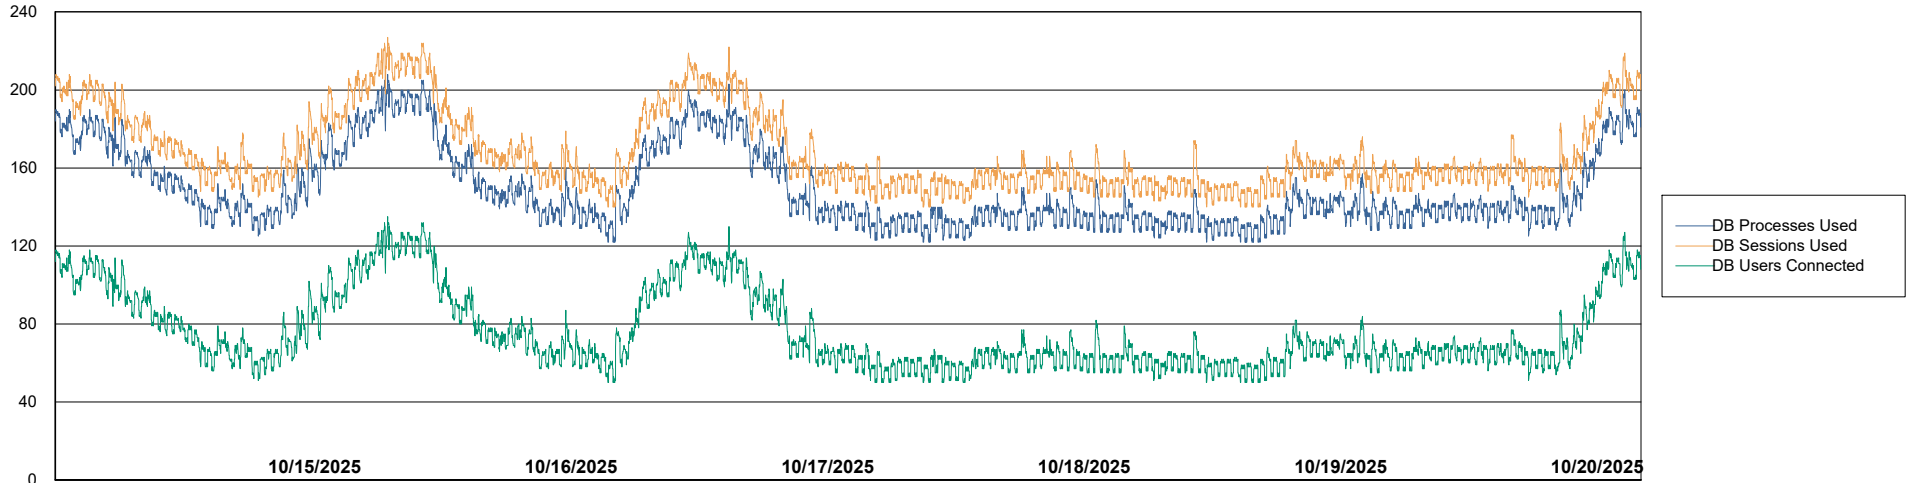

Database Performance LST-DBS4-AMS_DB_ABSME2