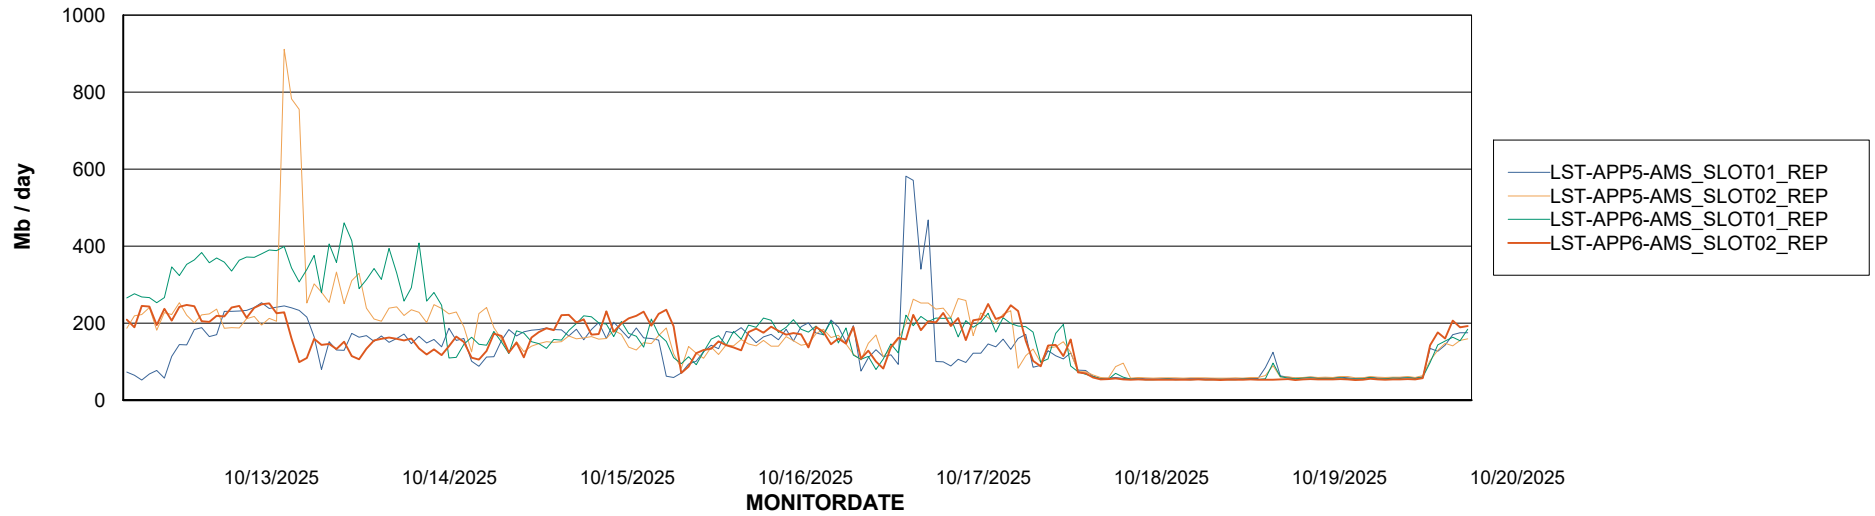

ABSSolute Application ReportServer Services

Avg memory used per ReportServer Service