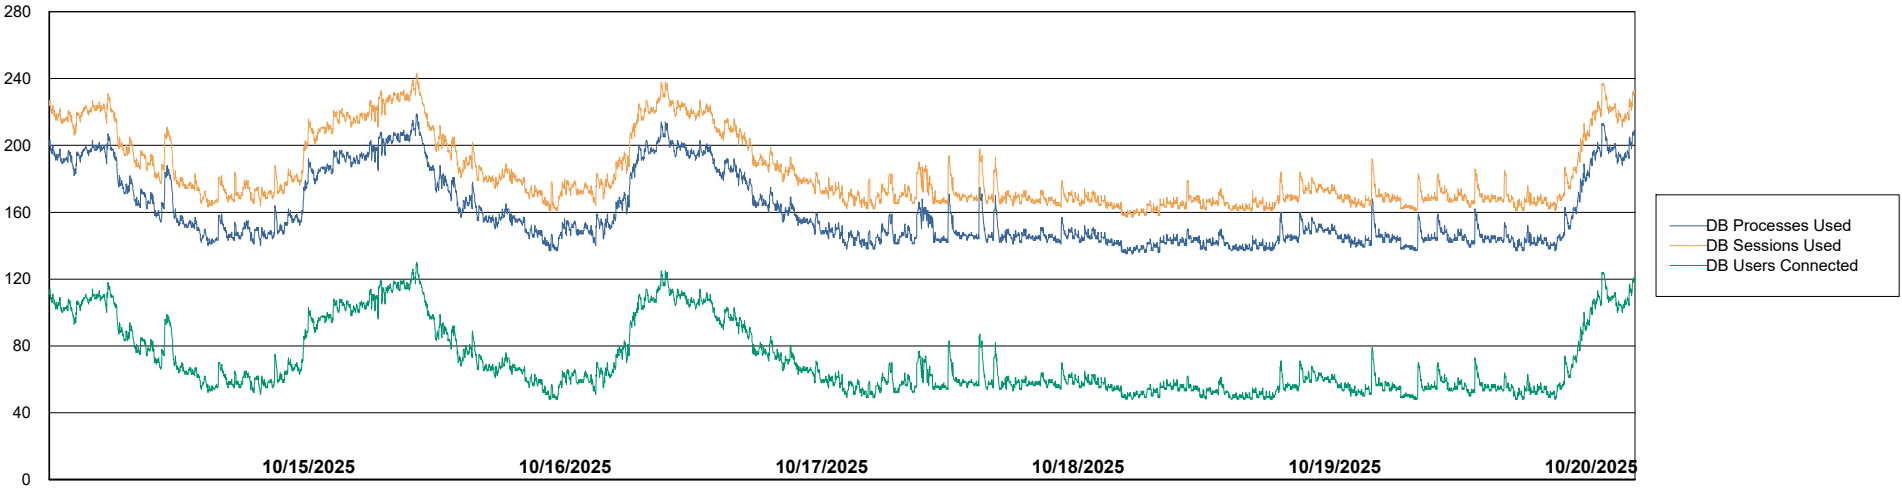

Database Performance LST-DBS5-AMS_DB_ABSEE