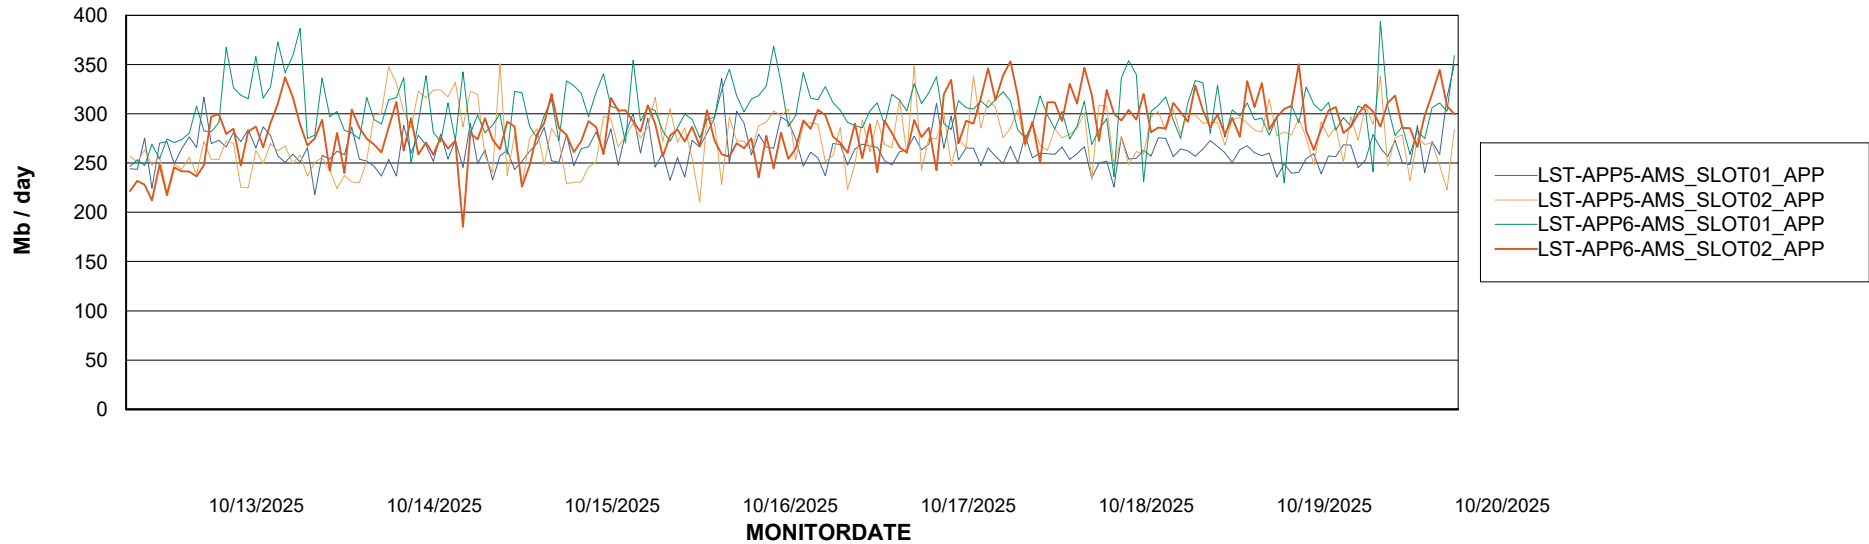

ABSSolute Application Server Services

Avg memory used per ABS Server Service