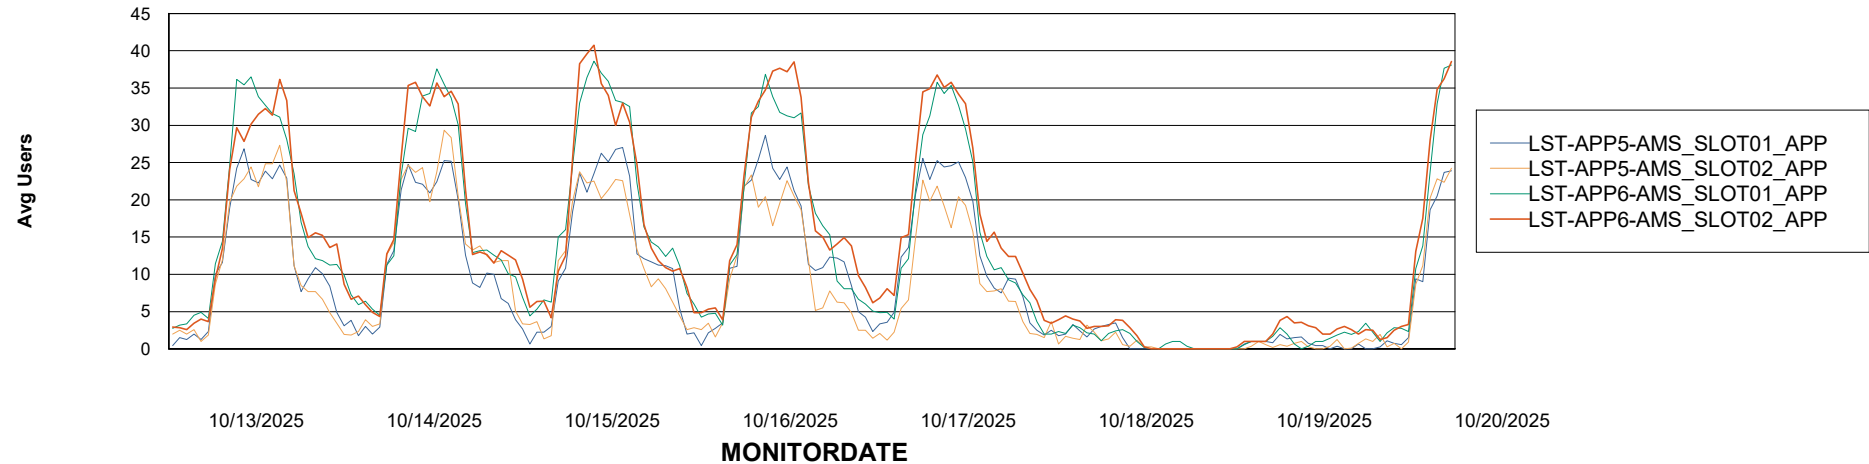

Weekly SLA Customer Report

Customer LST OCI AMS Production ABSEE
Database ID 206

ABSSolute Application Server Services

Avg memory used per ABS Server Service

Avg users per day per ABS server

Weekly SLA Customer Report