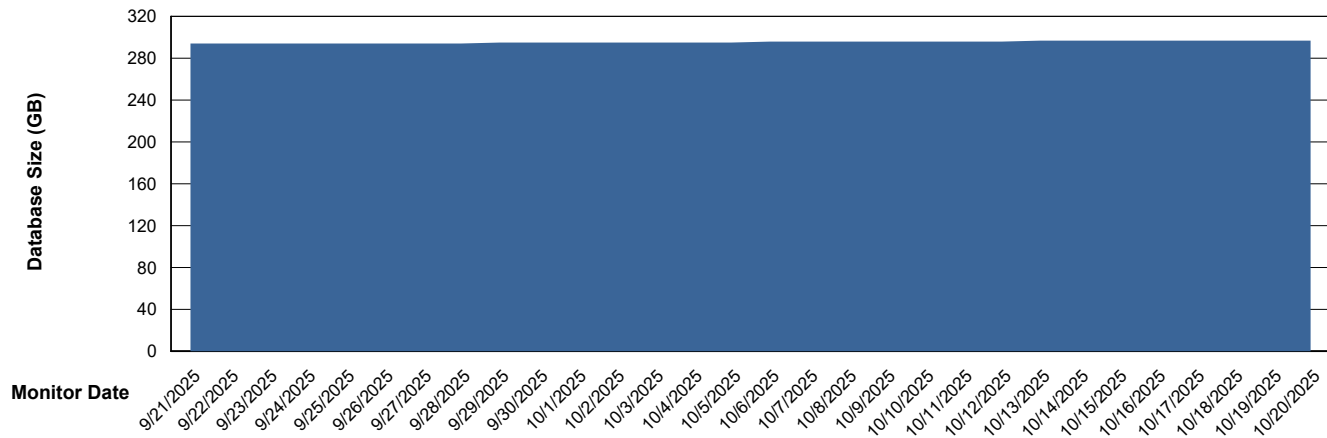

DATABASE SIZE LST-DBS5-AMS_DB_ABSEE

Database growth over last month