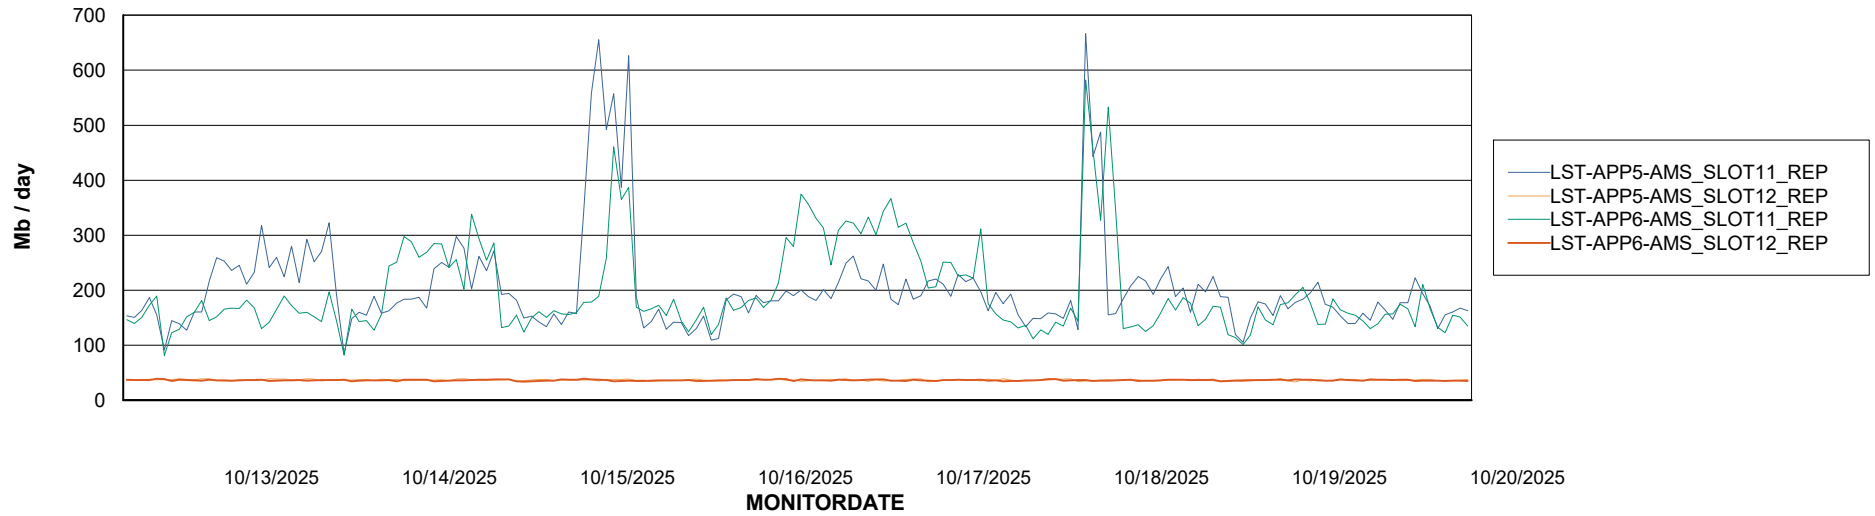

ABSSolute Application ReportServer Services

Avg memory used per ReportServer Service