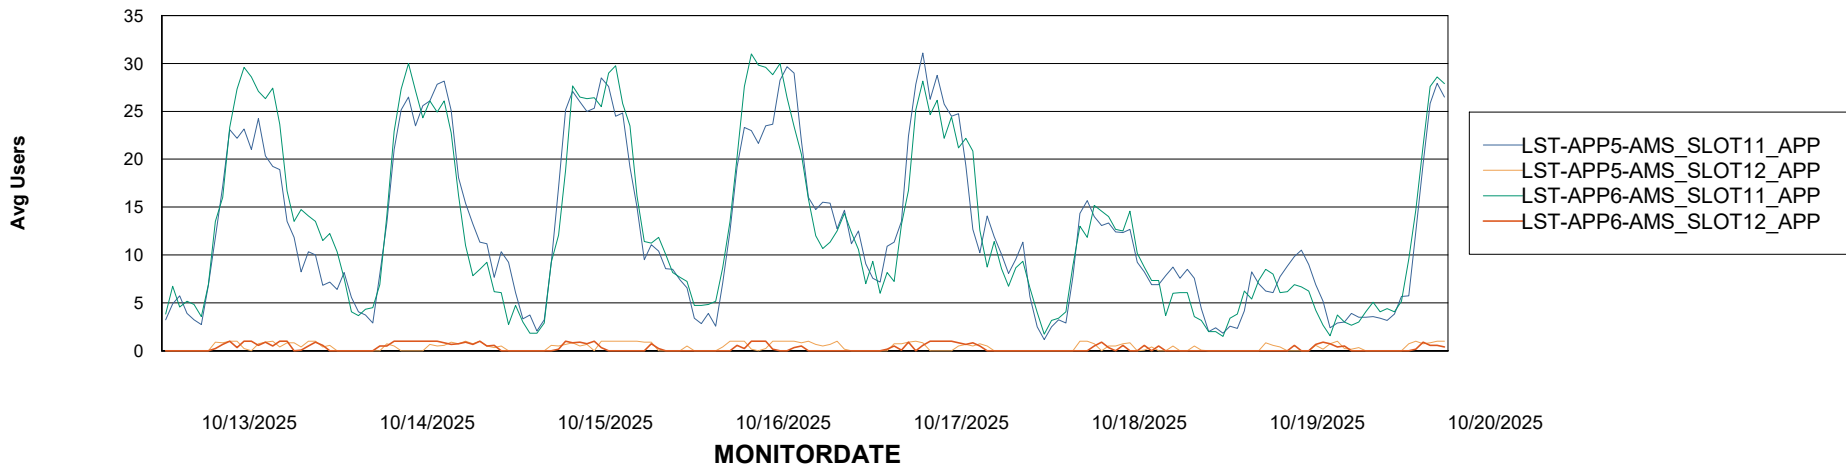

Weekly SLA Customer Report

Customer LST OCI AMS Production ABSEE2
Database ID 212

ABSSolute Application Server Services

Avg memory used per ABS Server Service

Avg users per day per ABS server

Weekly SLA Customer Report