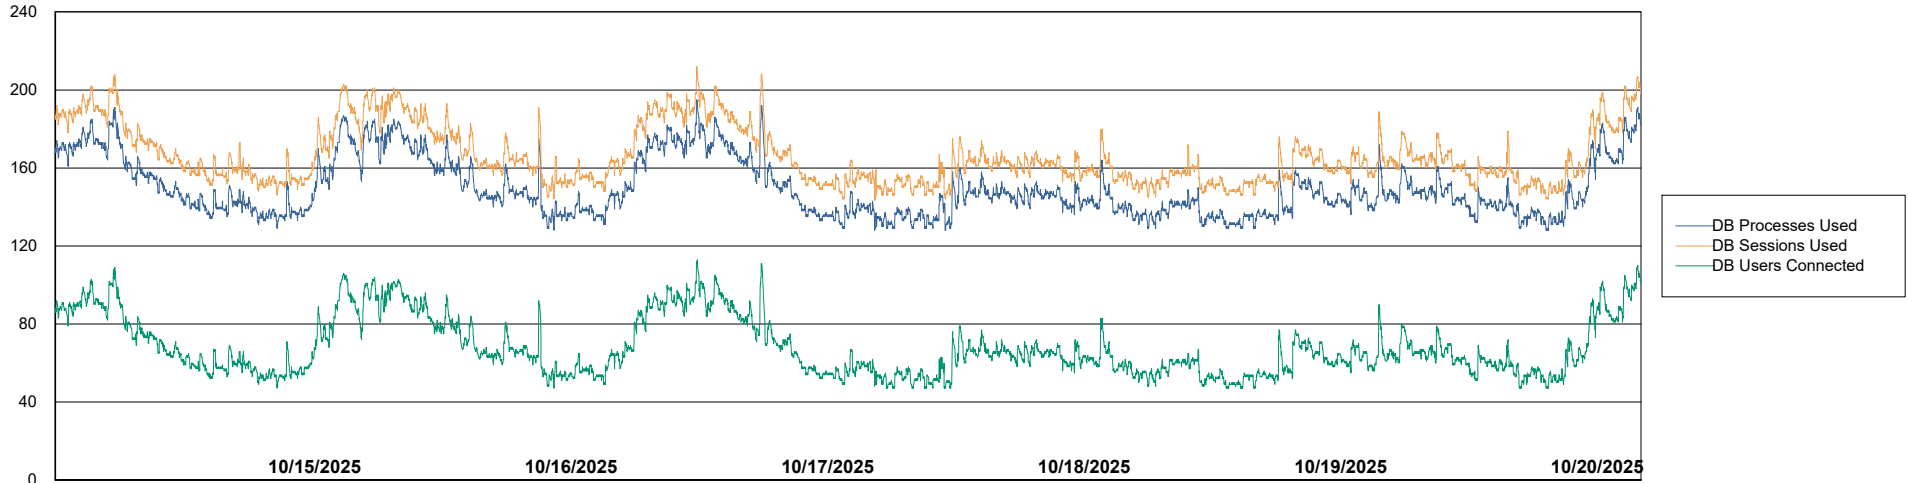

Database Performance LST-DBS6-AMS_DB_ABSEE2