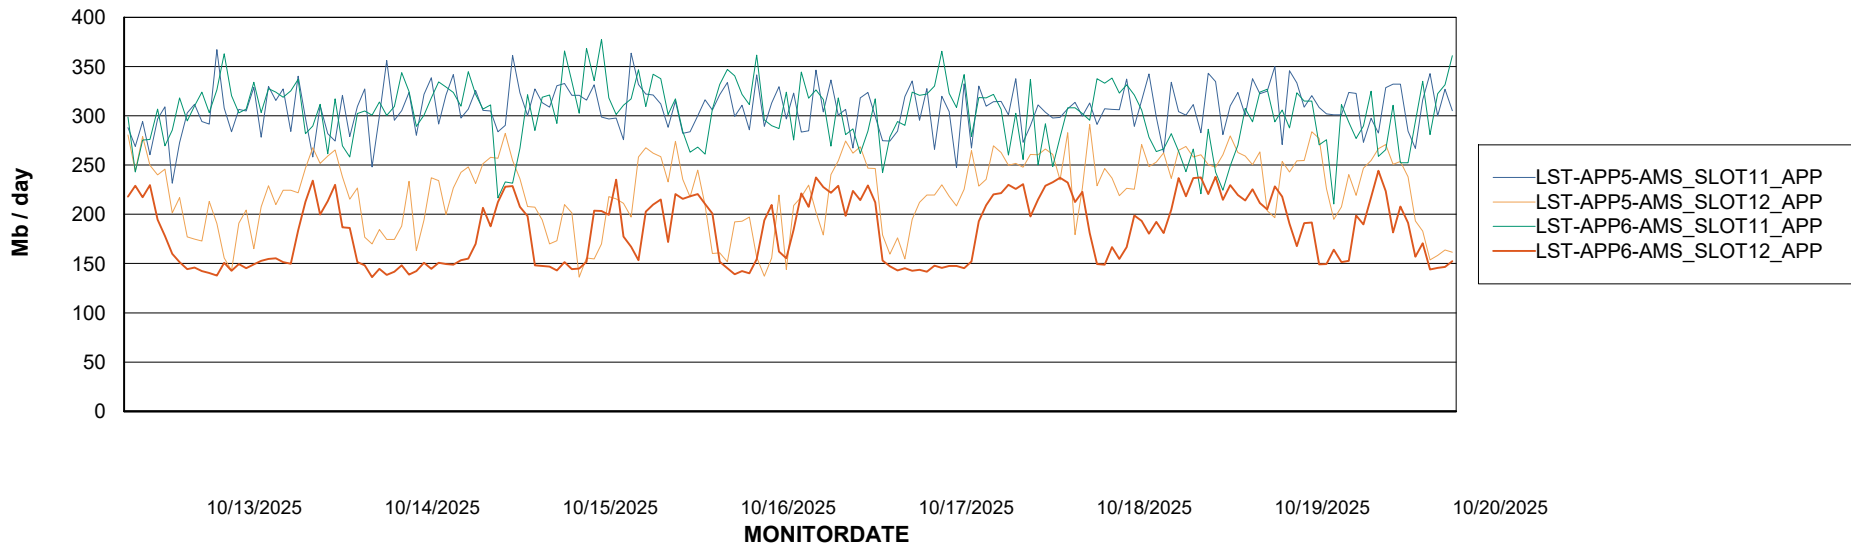

ABSSolute Application Server Services

Avg memory used per ABS Server Service