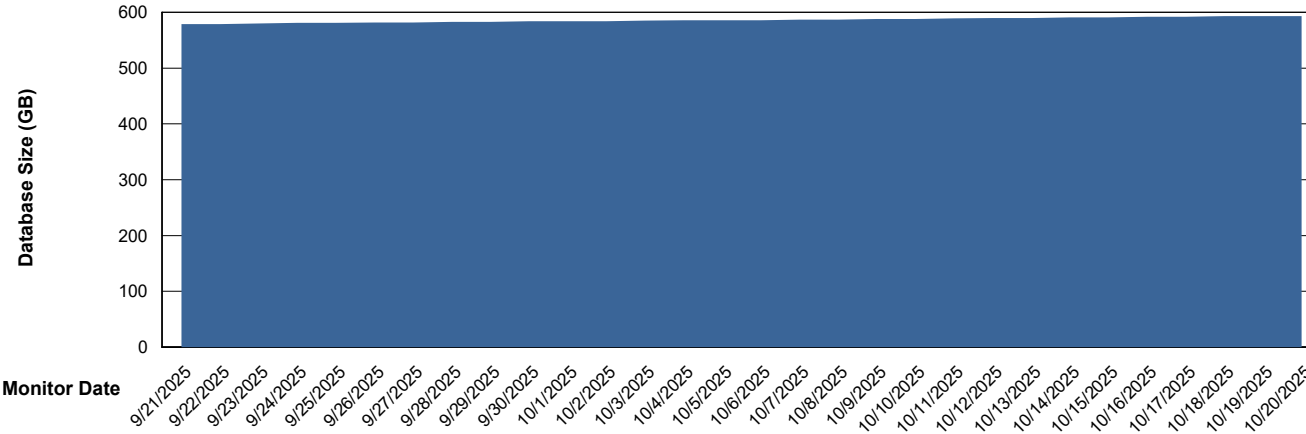

Database growth over last month

Database Tablespace LST-DBS2-AMS_DB_ABSCH2

Date	Tablespace Name	Filesize (Gb)	Usedsize (Gb)	Percentage free
10/20/2025	ABSDATA	656	549	16
	INDX	41	30	26
10/19/2025	ABSDATA	656	549	16
	INDX	41	30	26
10/18/2025	ABSDATA	656	548	16
	INDX	41	30	26
10/17/2025	ABSDATA	656	548	16
	INDX	41	30	26
10/16/2025	ABSDATA	656	547	17
	INDX	41	30	26
10/15/2025	ABSDATA	656	547	17
	INDX	41	30	27
10/14/2025	ABSDATA	656	546	17
	INDX	41	30	27