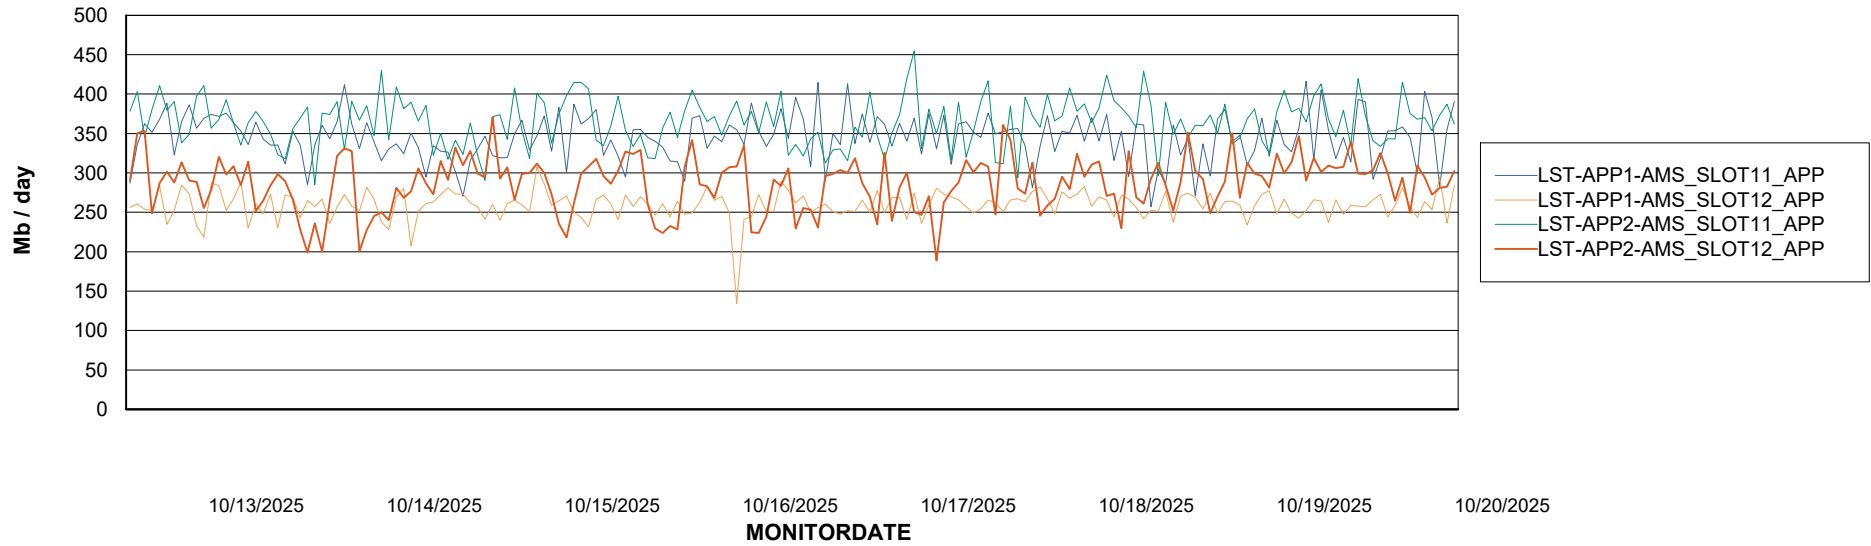

ABSSolute Application Server Services

Avg memory used per ABS Server Service