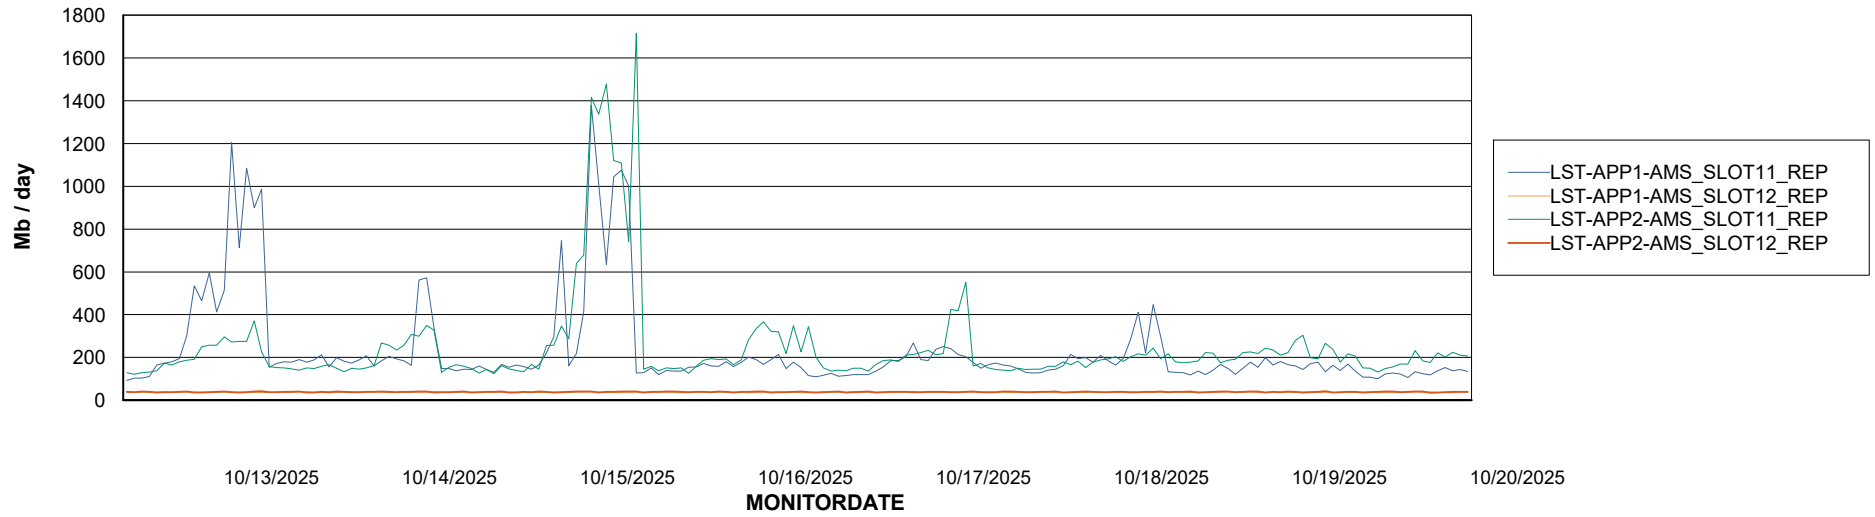

ABSSolute Application ReportServer Services

Avg memory used per ReportServer Service