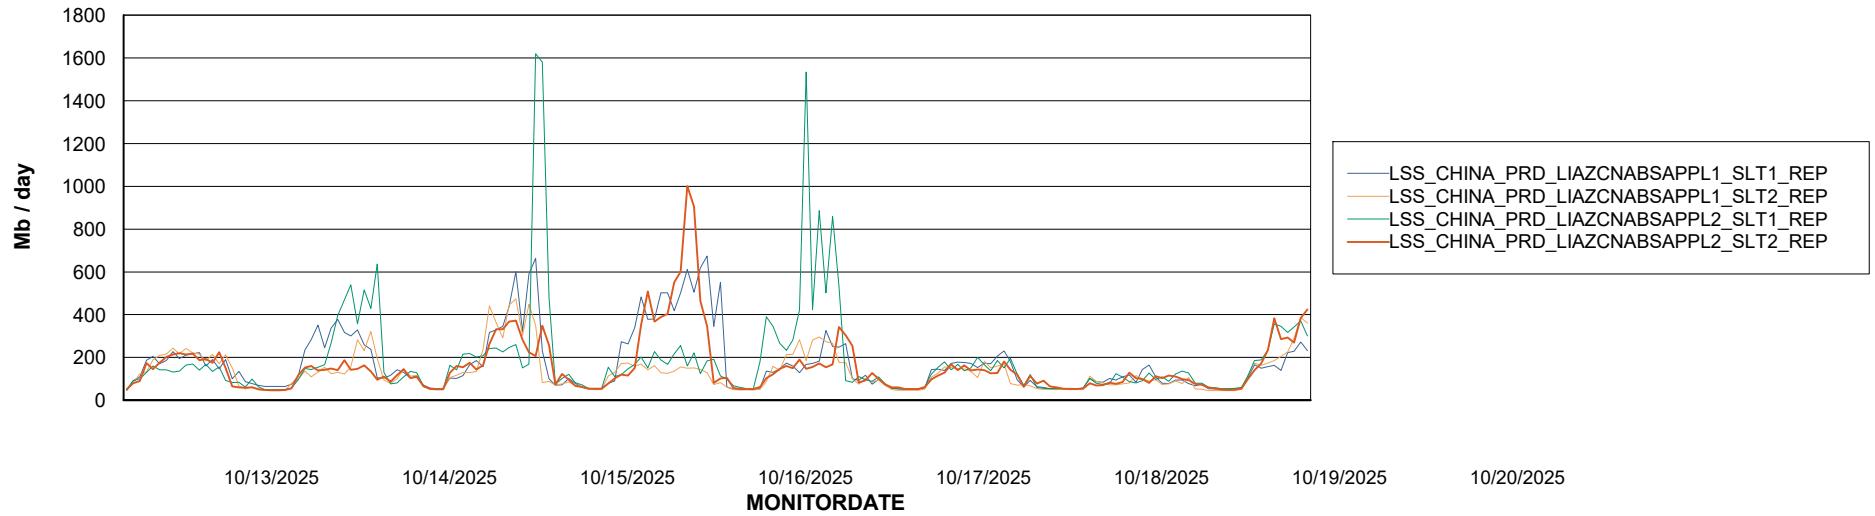

ABSSolute Application ReportServer Services

Avg memory used per ReportServer Service