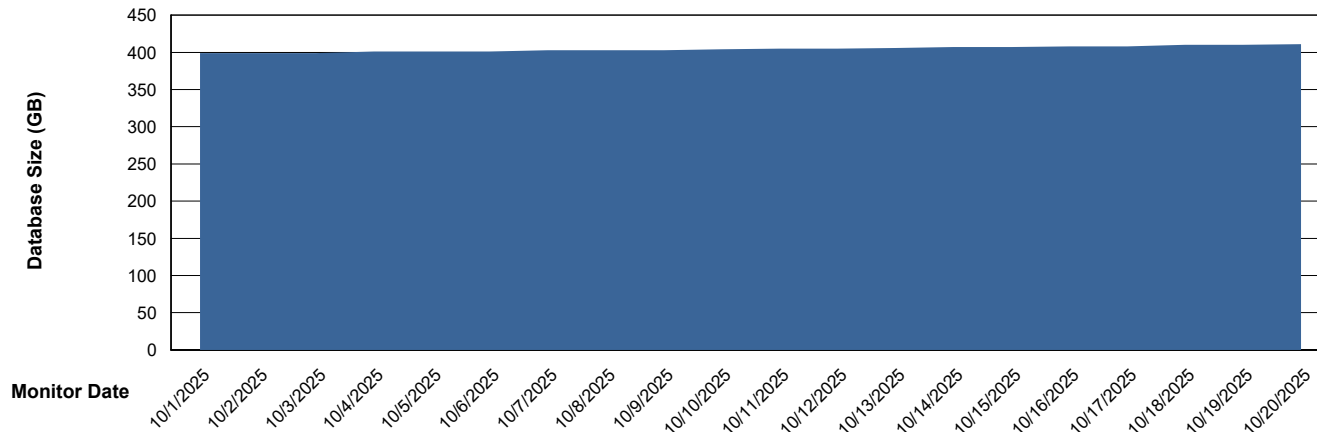

DATABASE SIZE LSS_CHINA_PRD_liazcnVMPABSDB1_ABS1

Database growth over last month