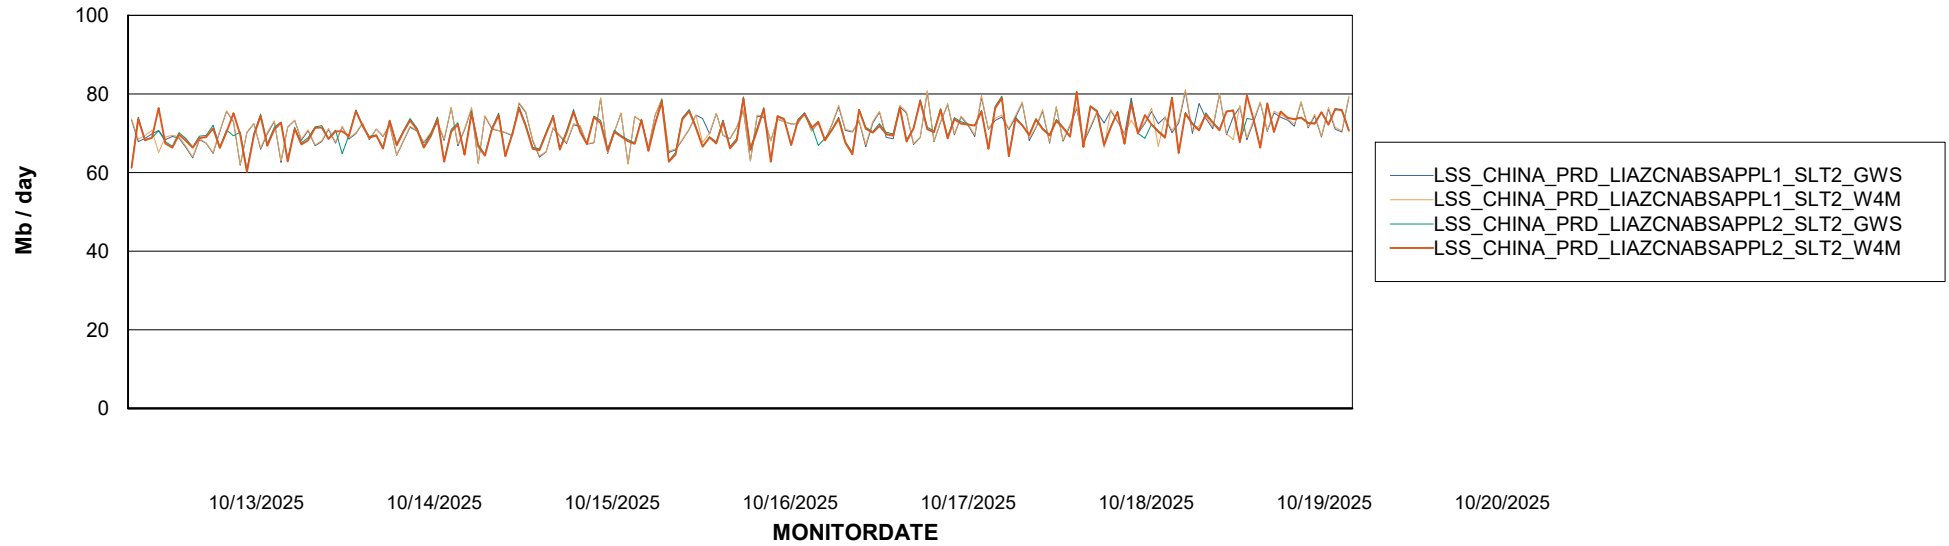

ABSSolute Web Component Services

Avg memory used per ABS Web component