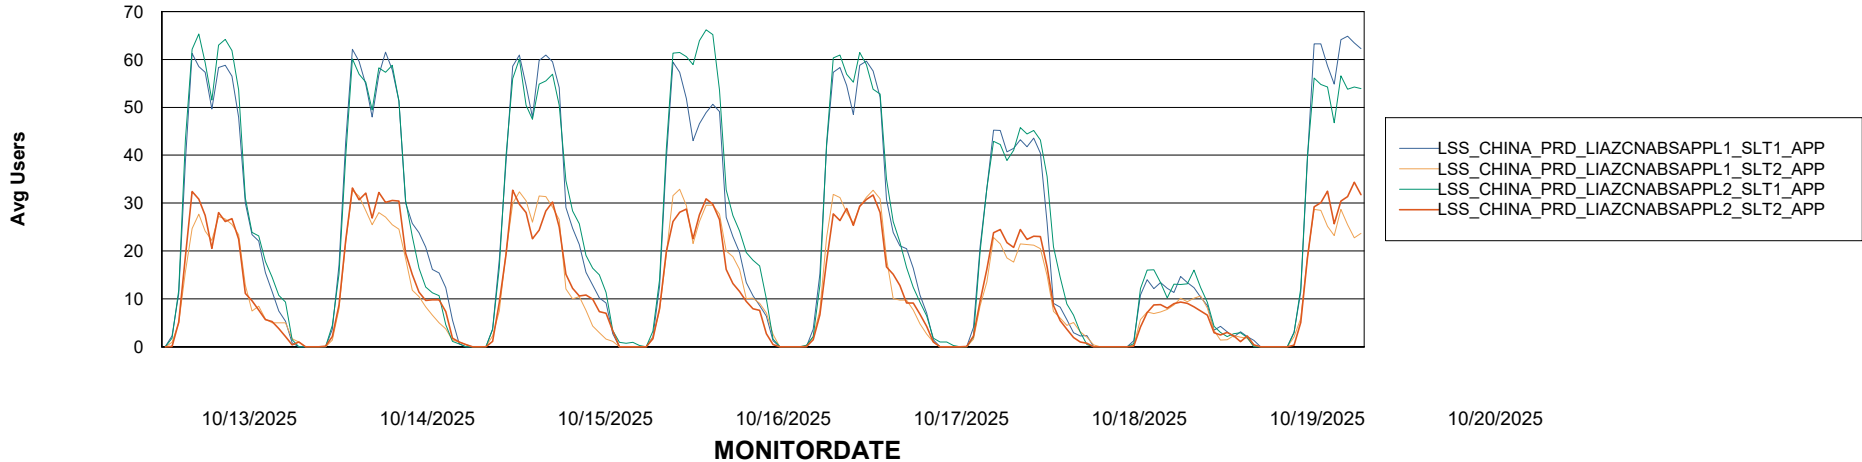

Avg users per day per ABS server