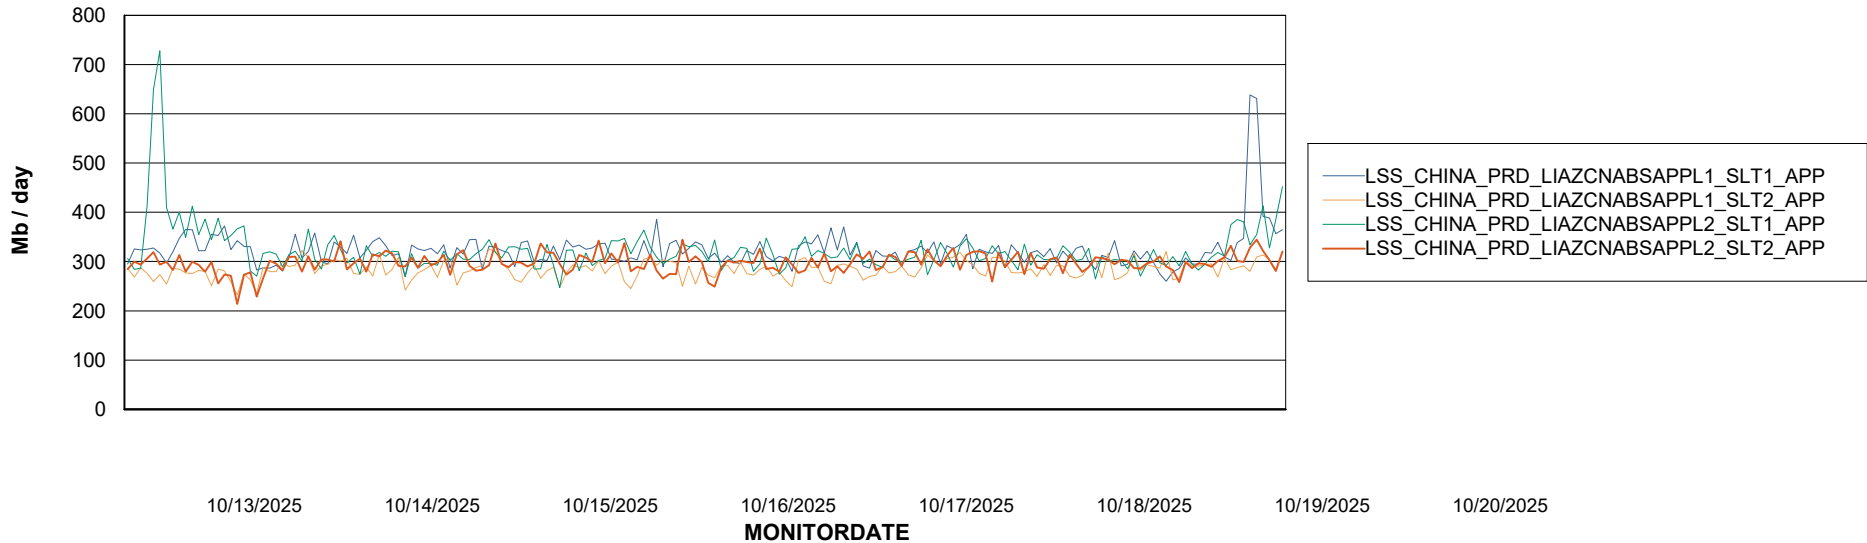

ABSSolute Application Server Services

Avg memory used per ABS Server Service