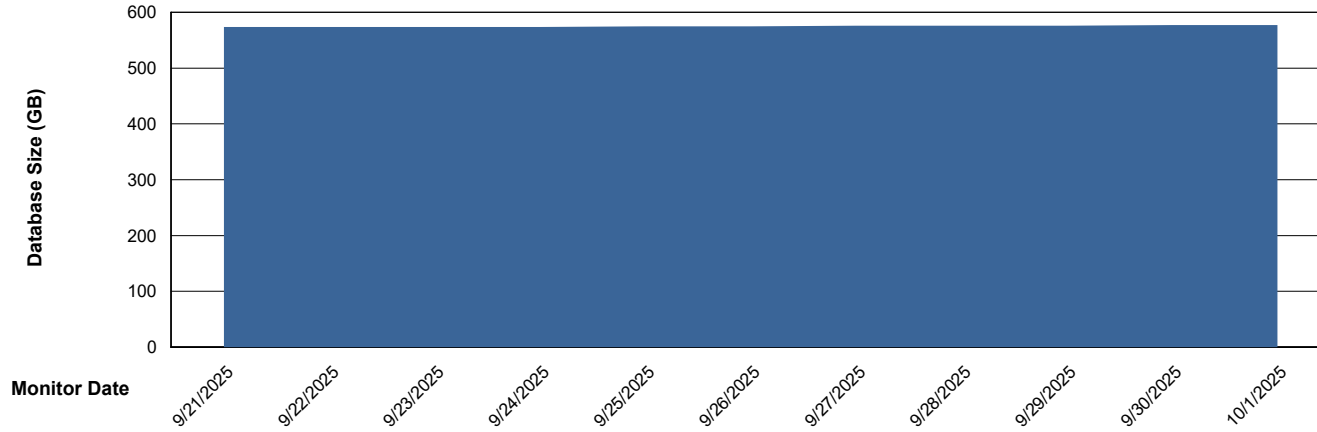

DATABASE SIZE LSS_CHINA_PRD_liazcne2VMProdABSSoluteDB1_ABS1

Database growth over last month