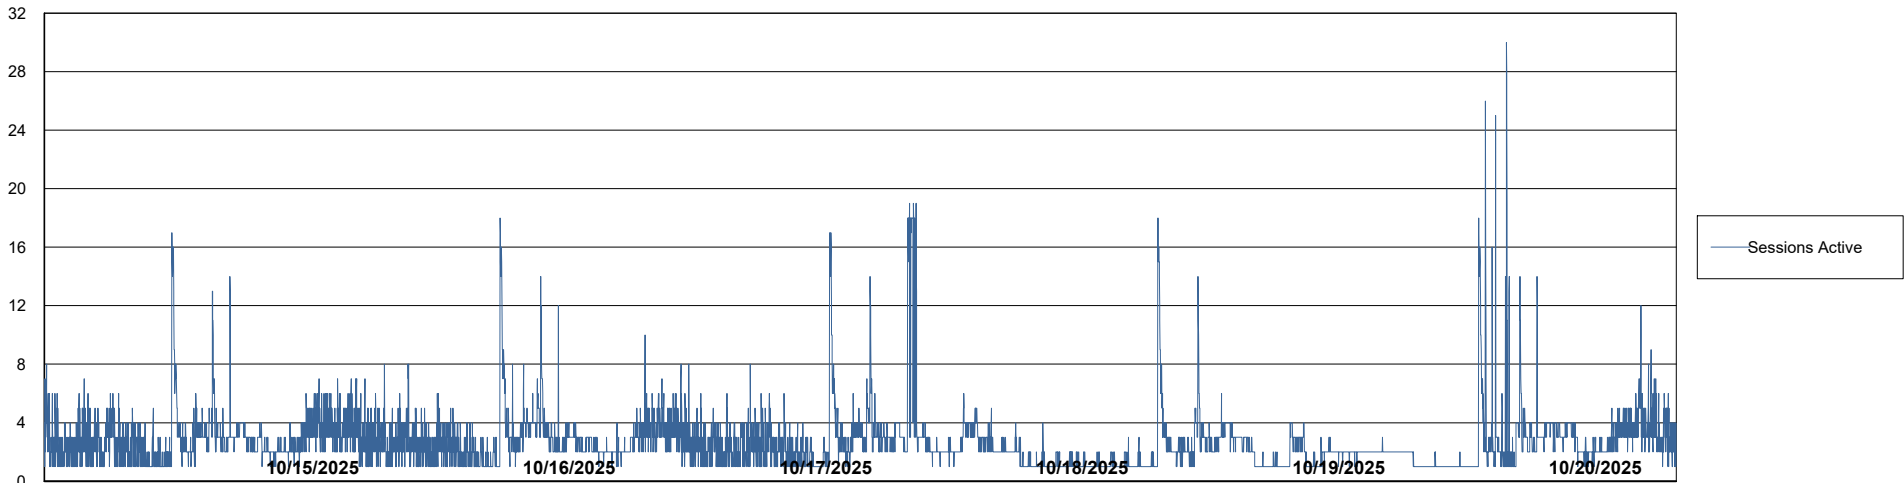

Database Performance KLH_PRD_SRSD01_ABS1