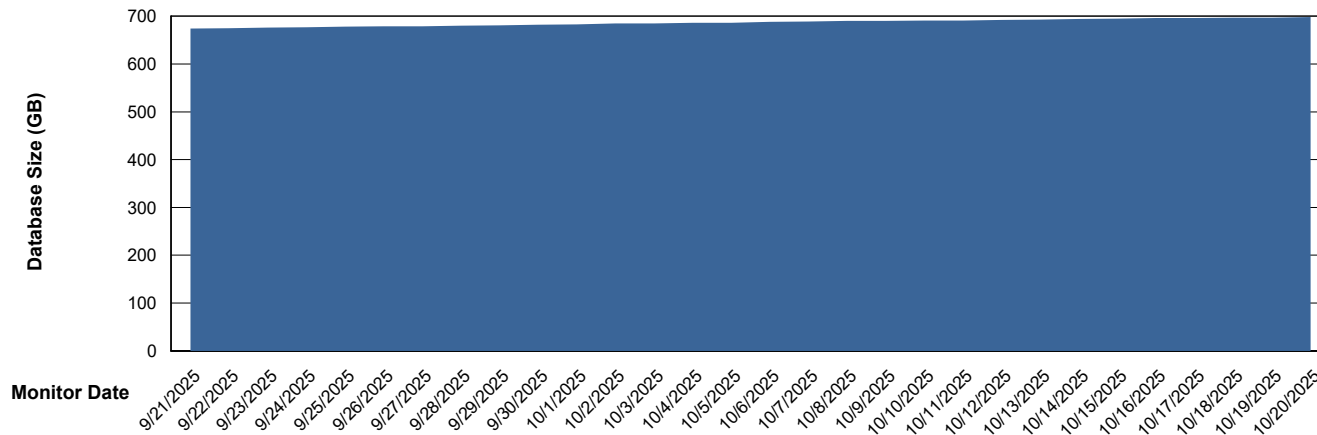

DATABASE SIZE KLH_PRD_SRSDB01_ABS1

Database growth over last month