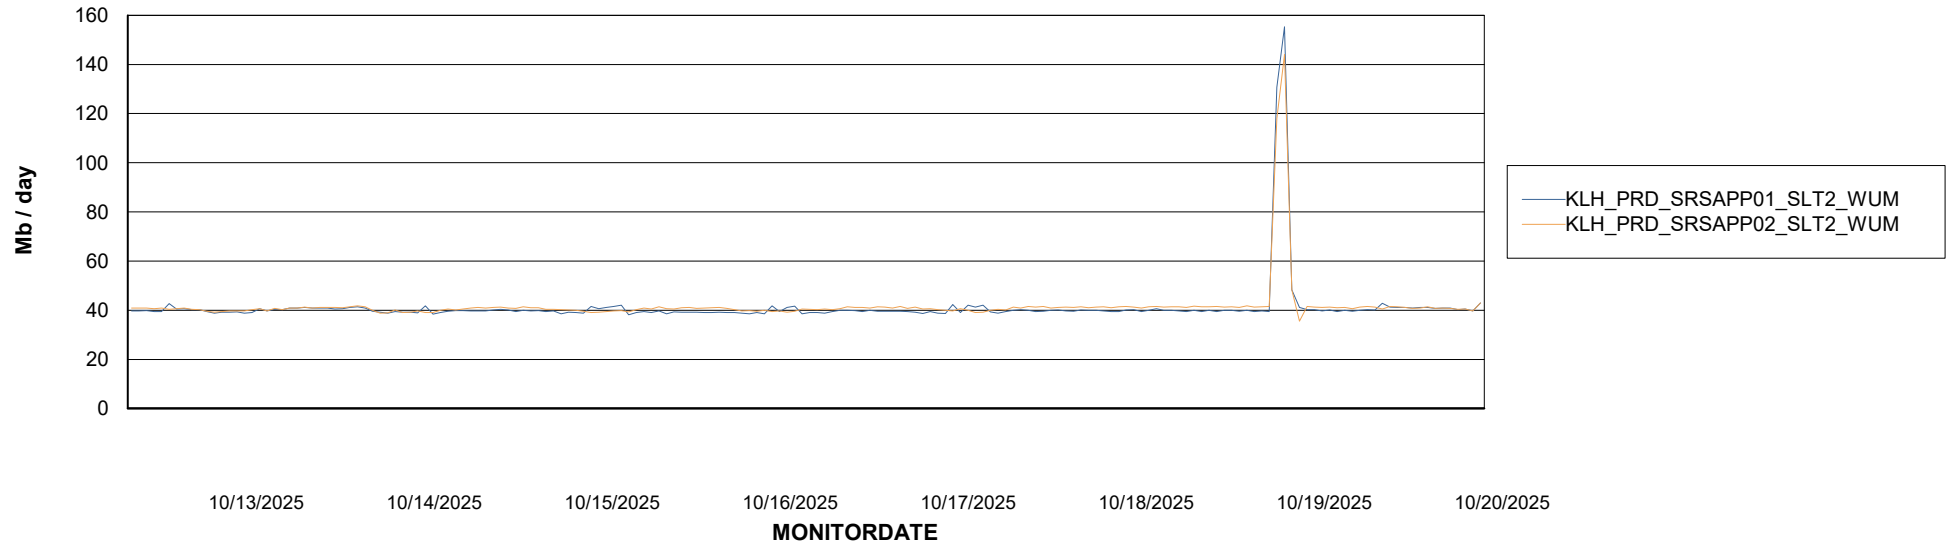

ABSSolute Web Component Services

Avg memory used per ABS Web component