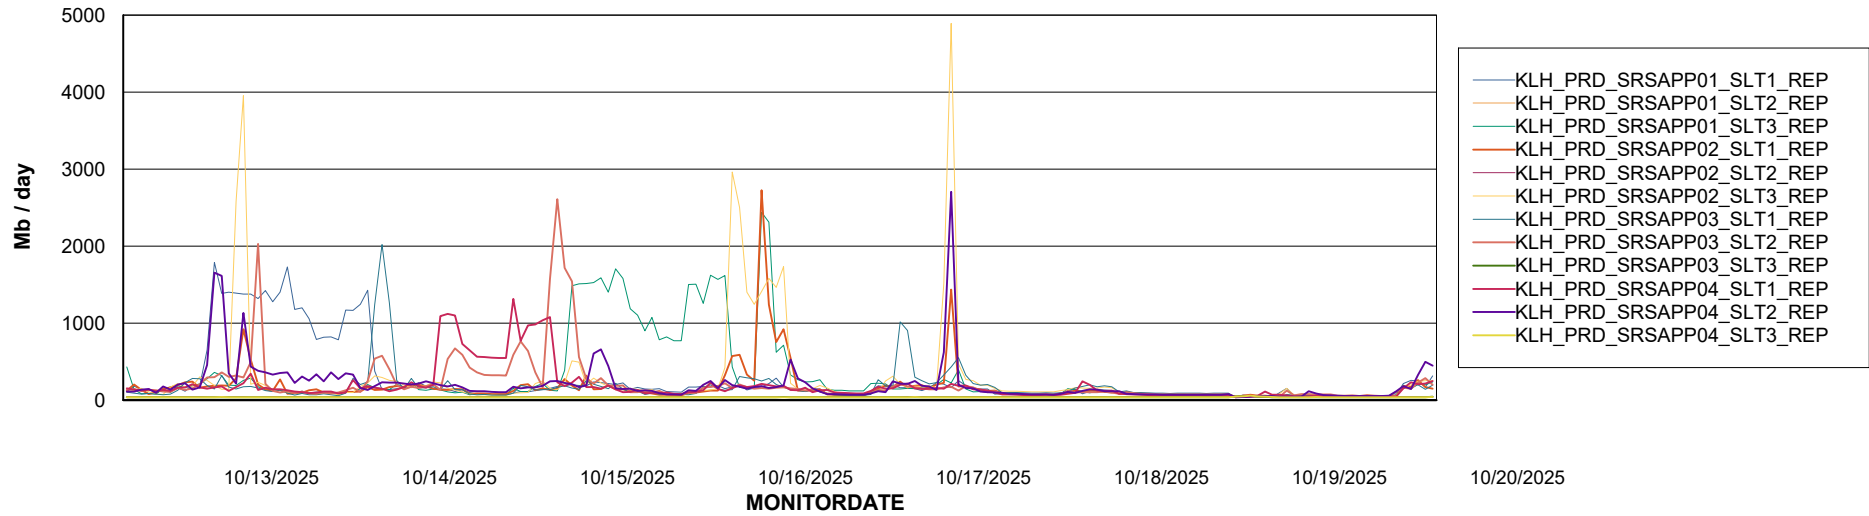

ABSSolute Application ReportServer Services

Avg memory used per ReportServer Service