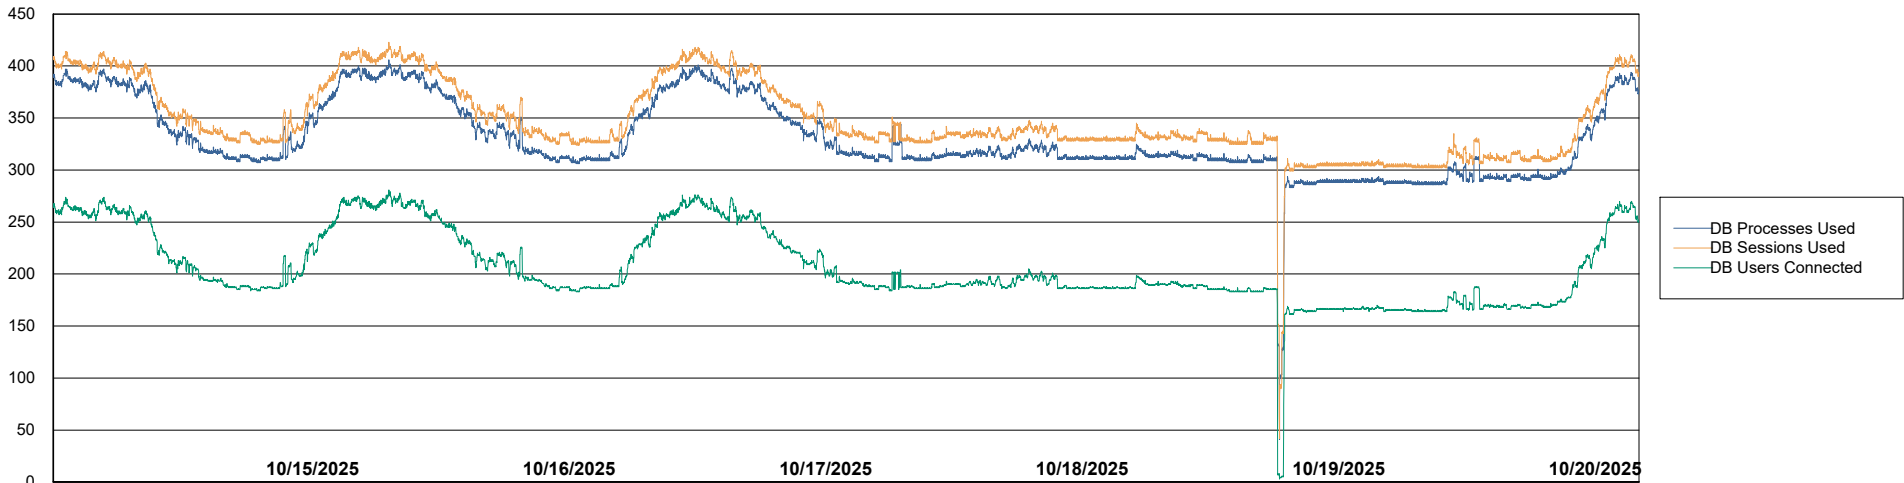

Database Performance KLH_PRD_SRSD01_ABS1