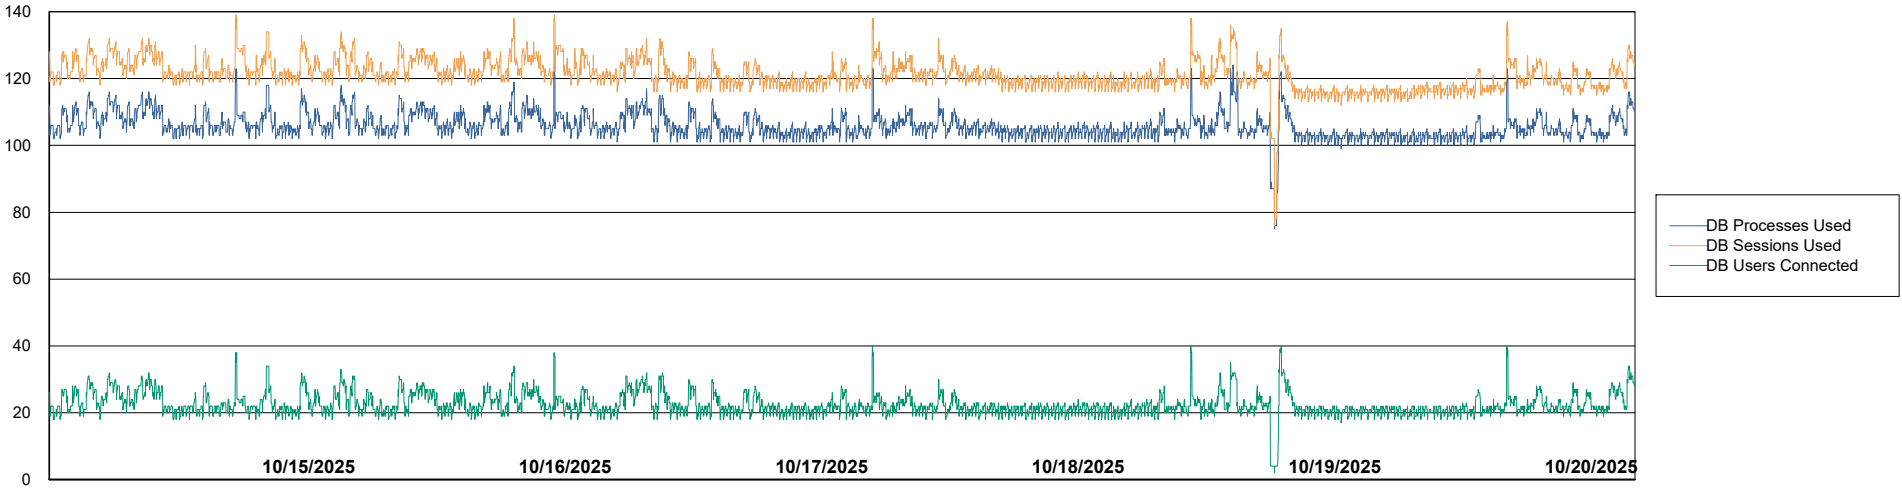

Database Performance KLH_PRD_SRSBIDB02_ABS1