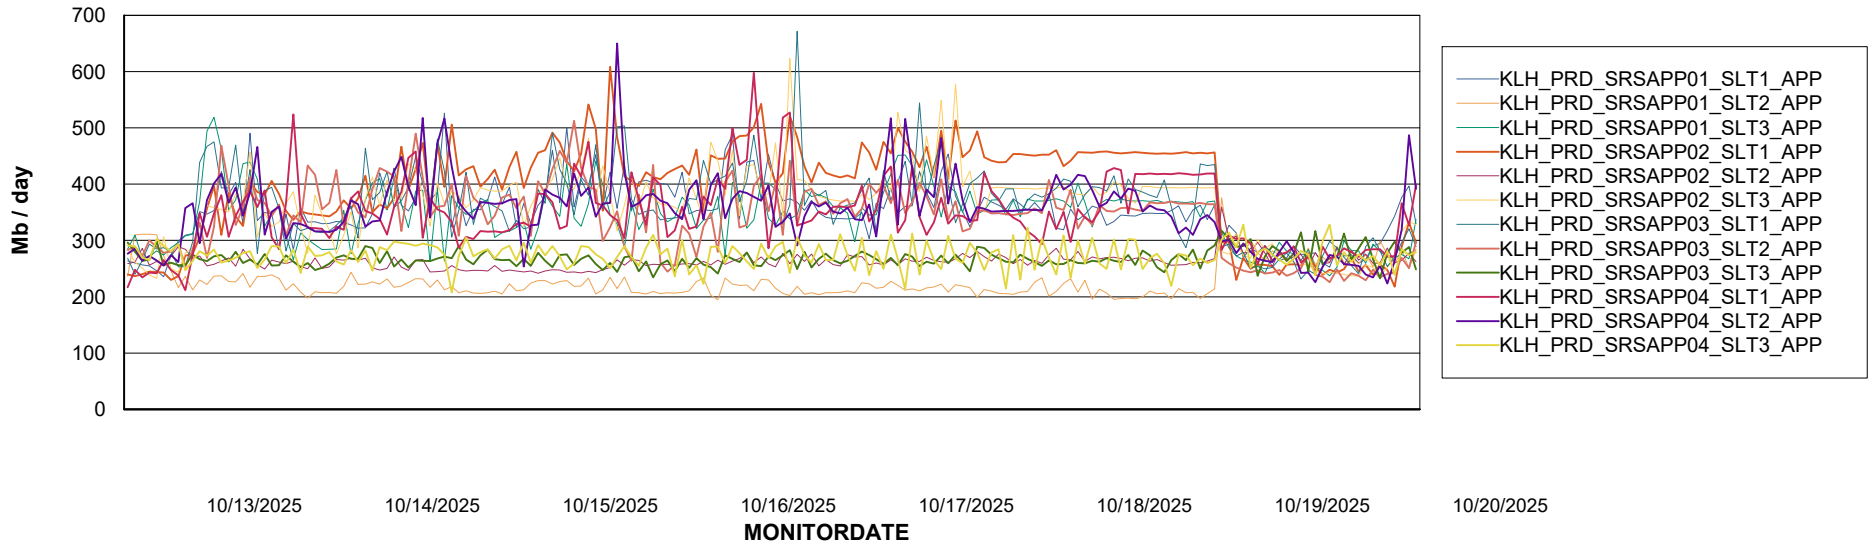

ABSSolute Application Server Services

Avg memory used per ABS Server Service