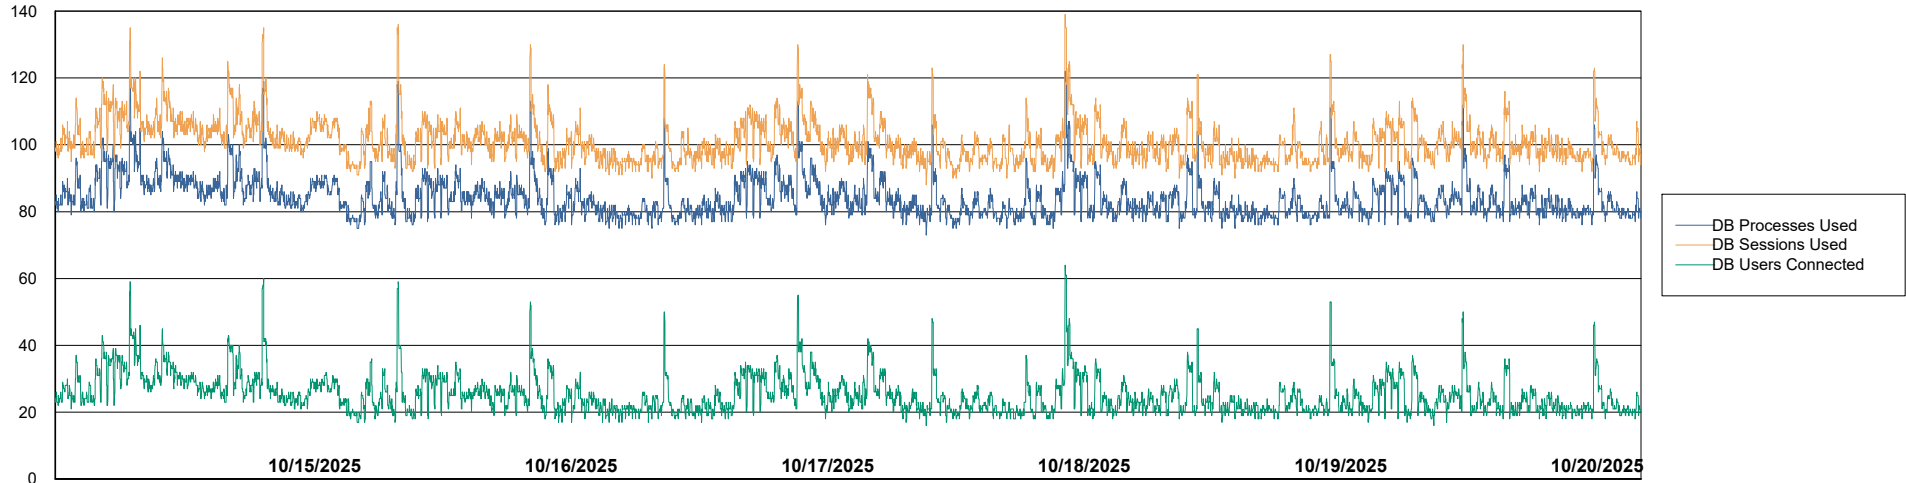

Database Performance KBR-BI-TOR_PROD_ABS1