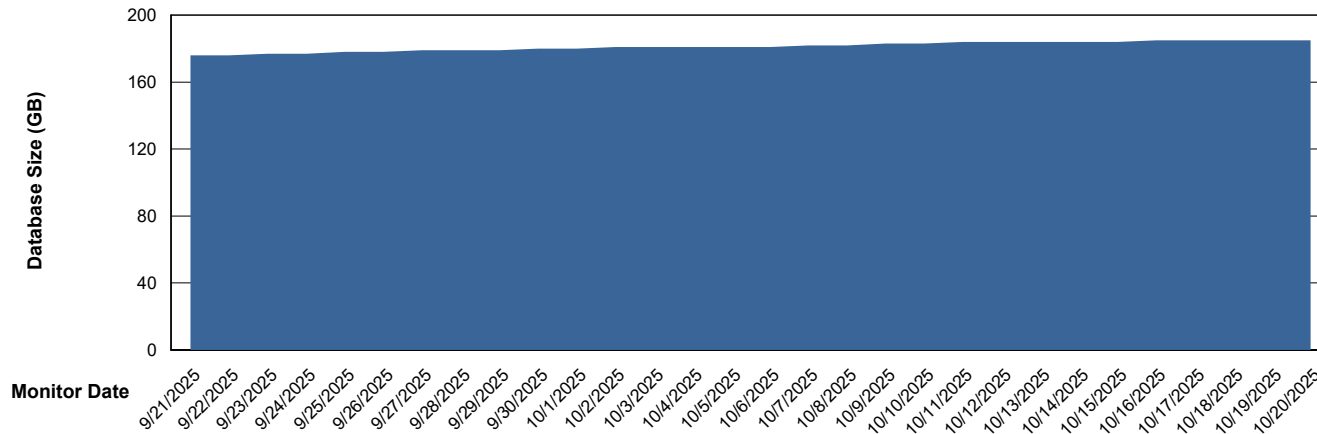

DATABASE SIZE KBR-DBS1-TOR_PROD_ABS1

Database growth over last month