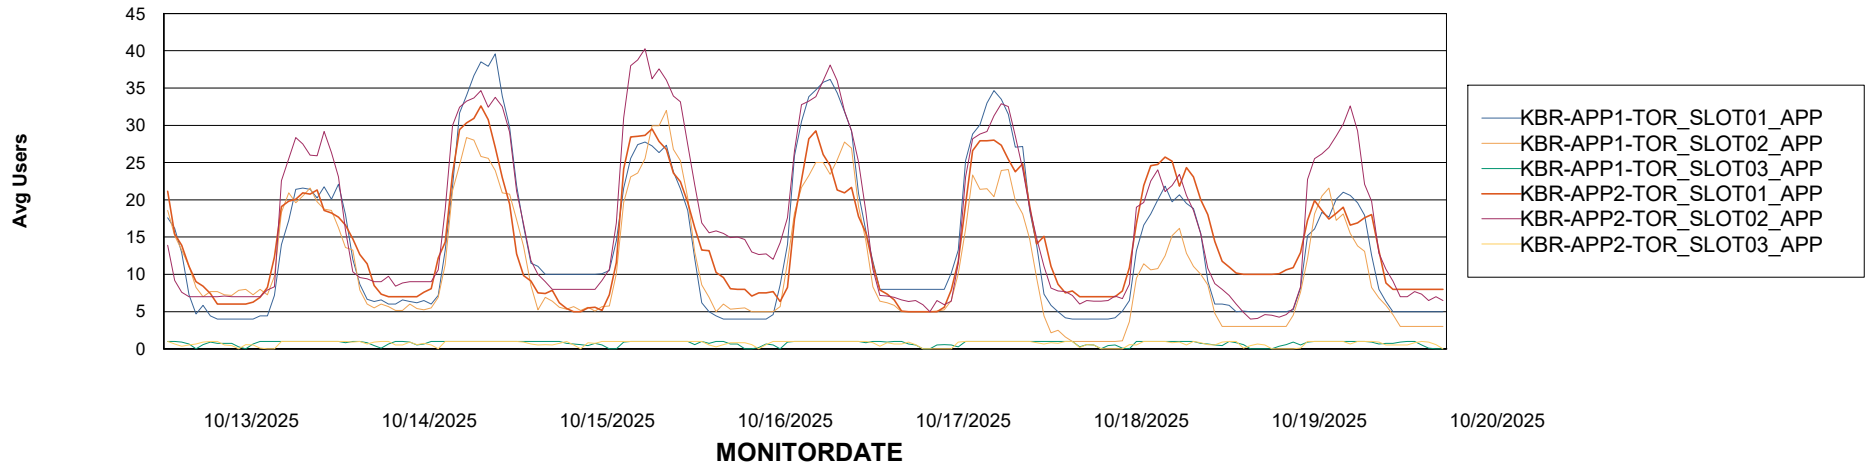

Avg users per day per ABS server