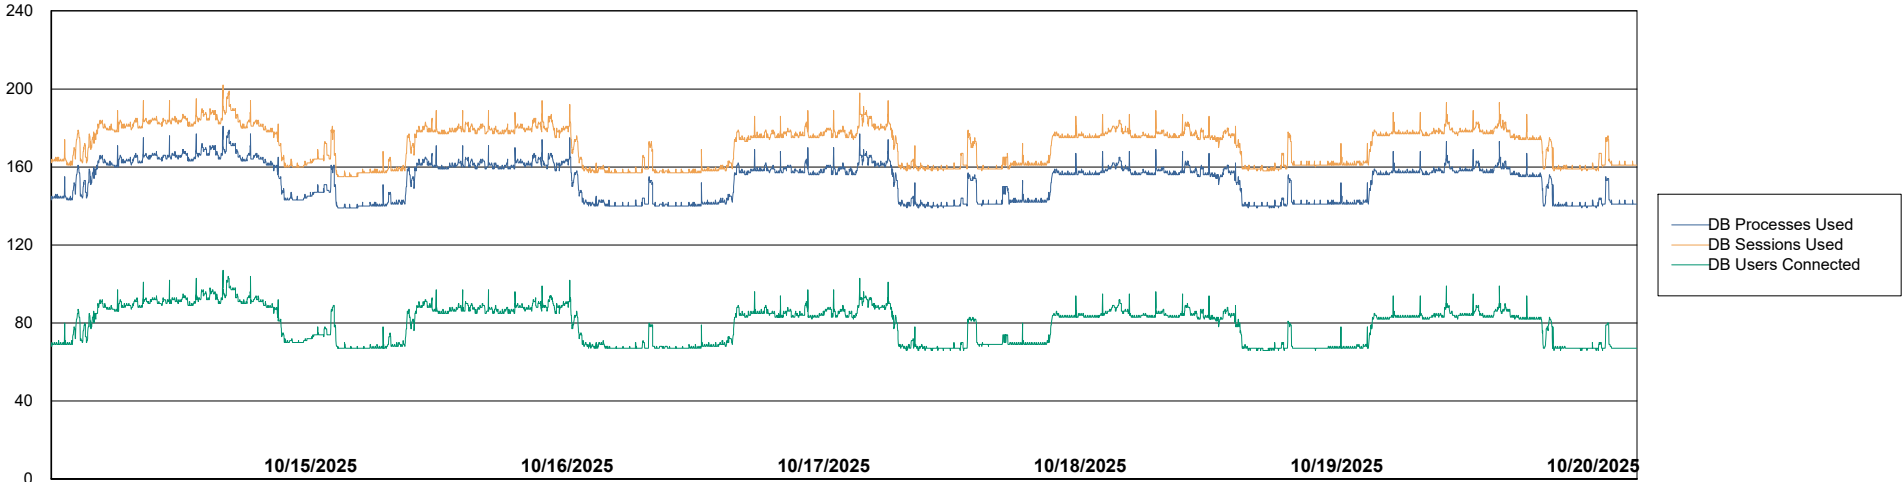

Weekly SLA Customer Report

Customer KBR OCI TOR Production
Database ID 200

Database Performance KBR-BI-TOR_PROD_ABS1

Weekly SLA Customer Report

Customer KBR OCI TOR Production
Database ID 200

Database Performance KBR-DBS1-TOR_PROD_ABS1