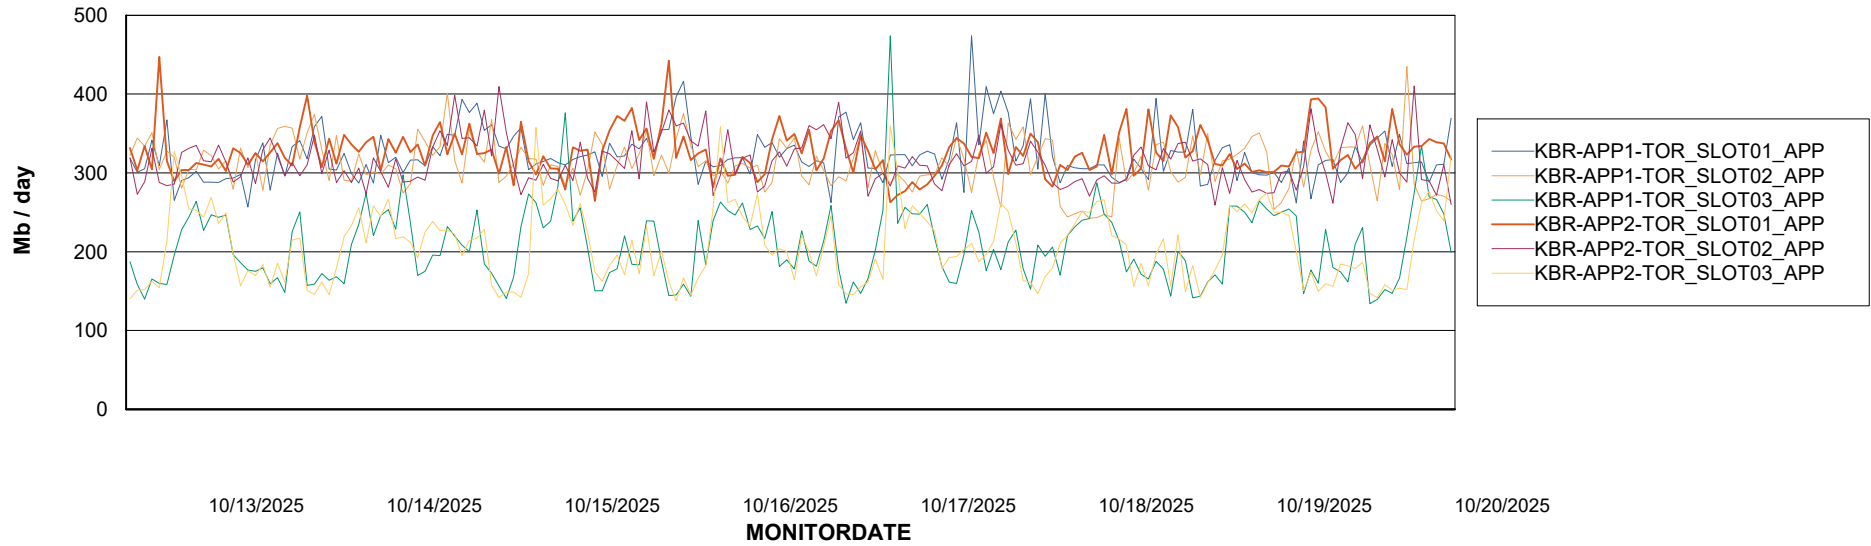

ABSSolute Application Server Services

Avg memory used per ABS Server Service