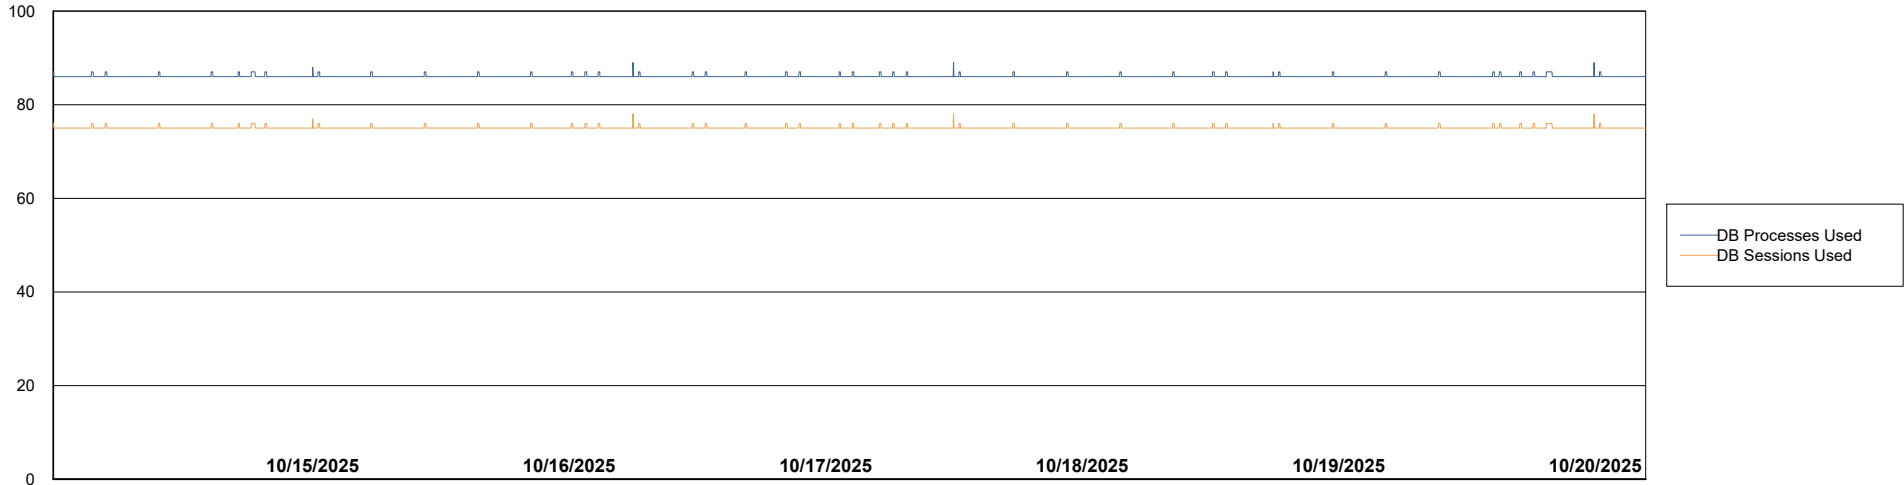

Database Performance KBR-DBS2-TOR_PROD_HSBABS1