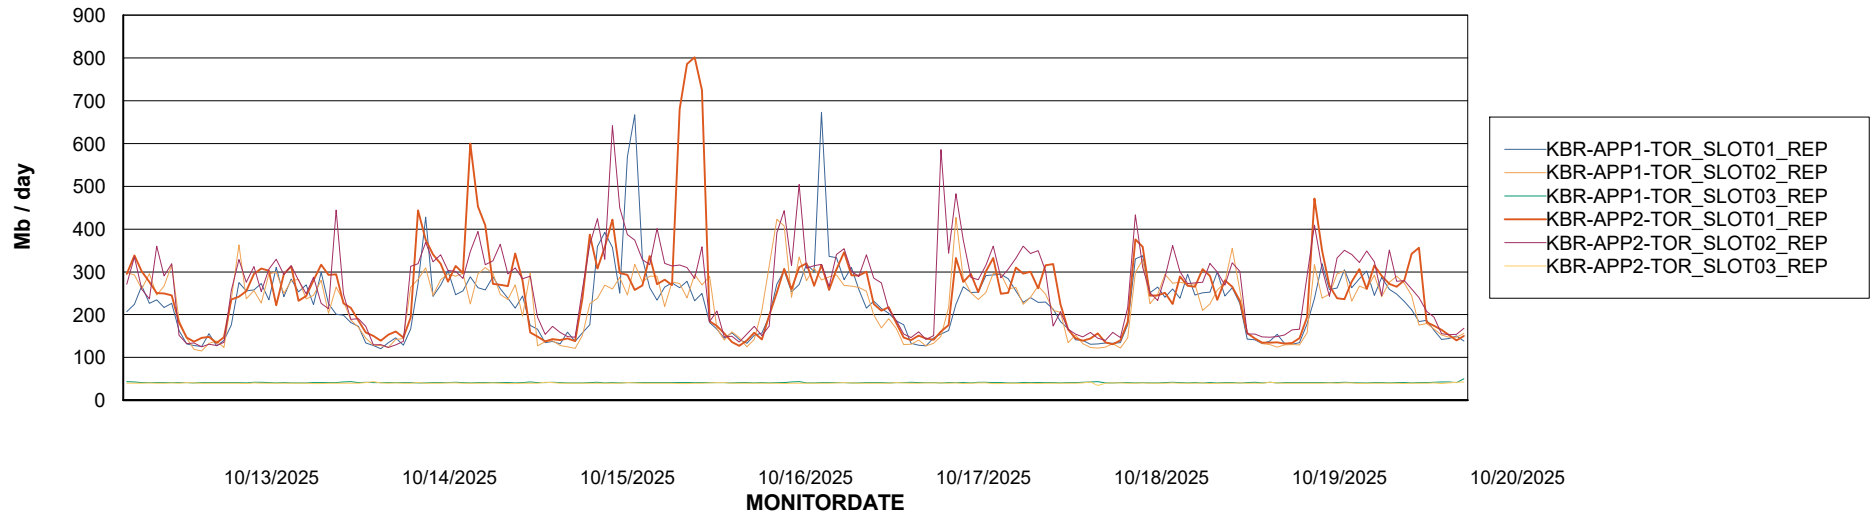

Avg memory used per ABS Server Service

Avg users per day per ABS server

Weekly SLA Customer Report

Customer KBR OCI TOR Production
Database ID 200

ABSSolute Application ReportServer Services

Avg memory used per ReportServer Service