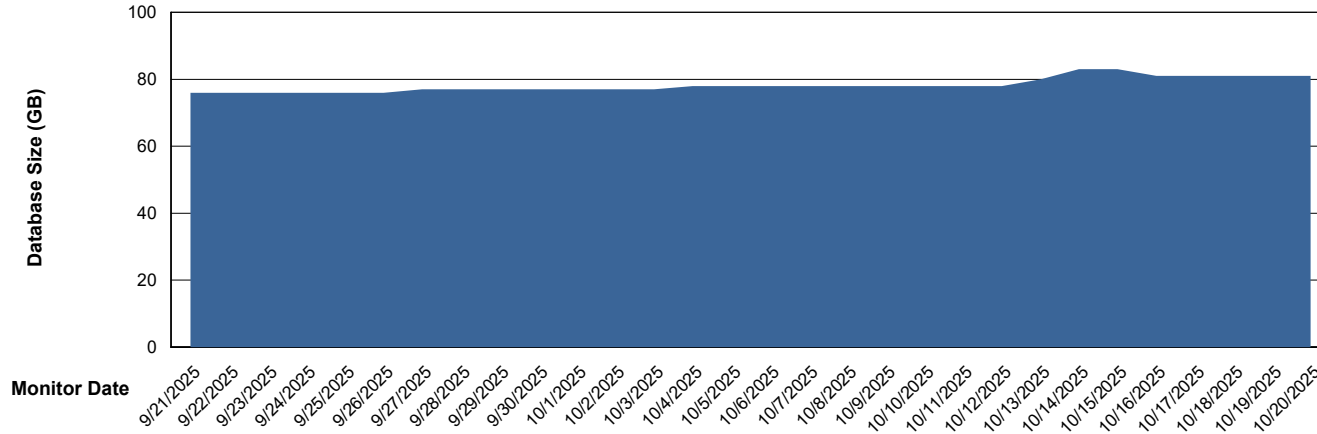

DATABASE SIZE KBR-BI-TOR_PROD_ABS1

Database growth over last month