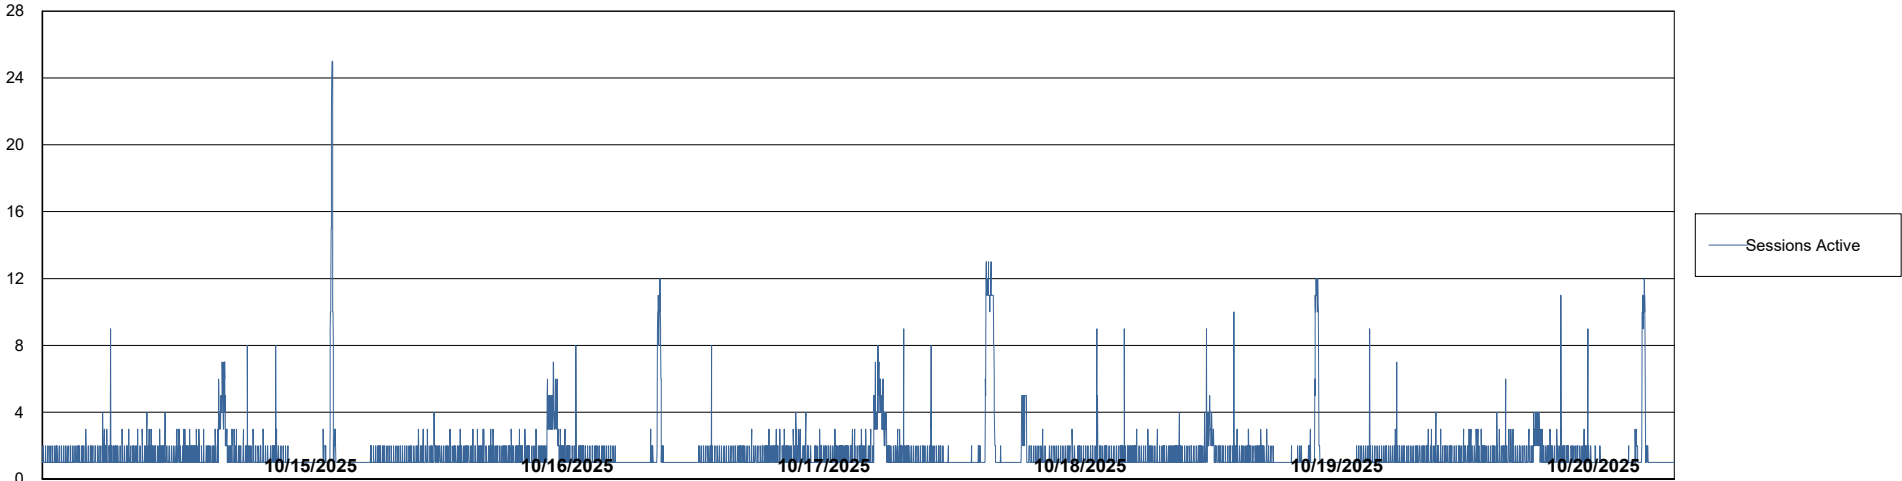

Weekly SLA Customer Report

Customer KBR OCI TOR Production
Database ID 200

Database Performance KBR-BI-TOR_PROD_ABS1

Weekly SLA Customer Report

Customer KBR OCI TOR Production
Database ID 200

Database Performance KBR-DBS1-TOR_PROD_ABS1