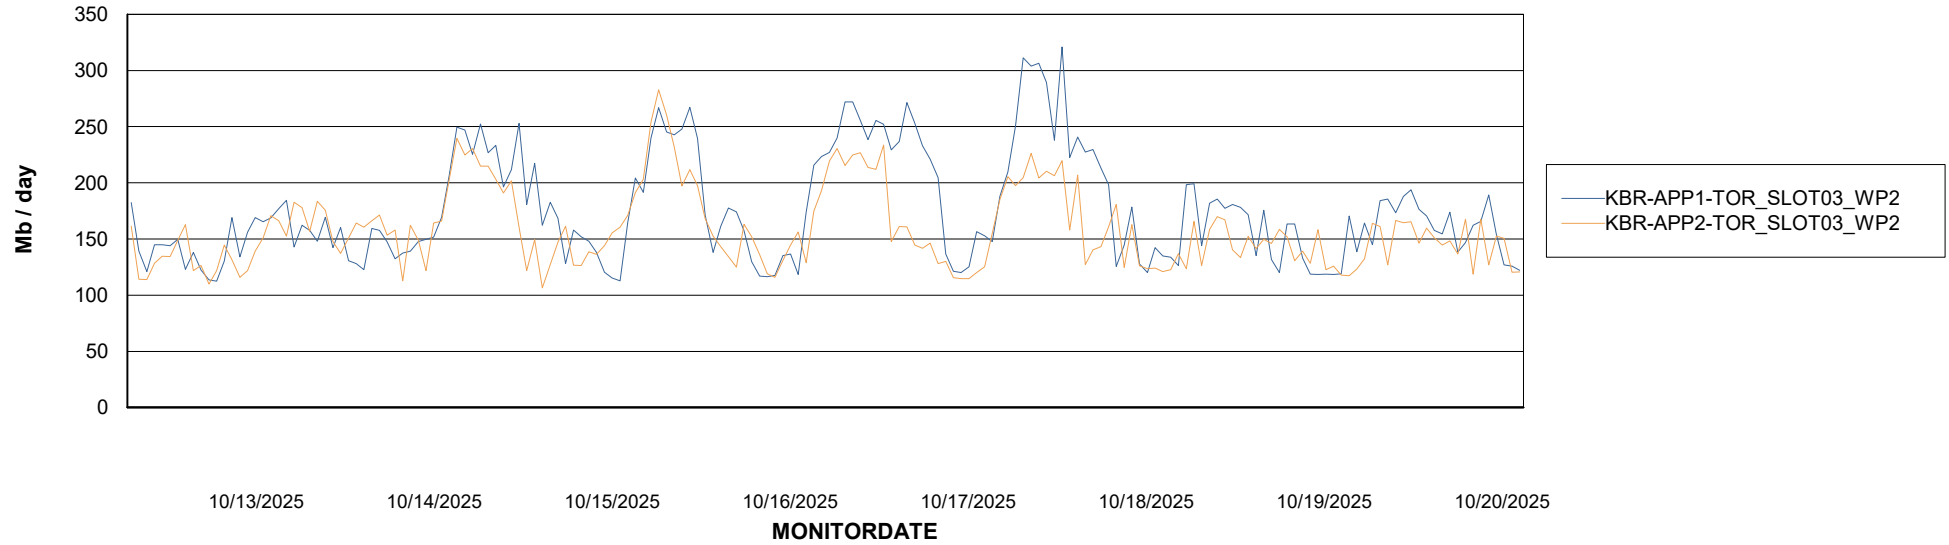

ABSolute Web Component Services

Avg memory used per ABS Web component