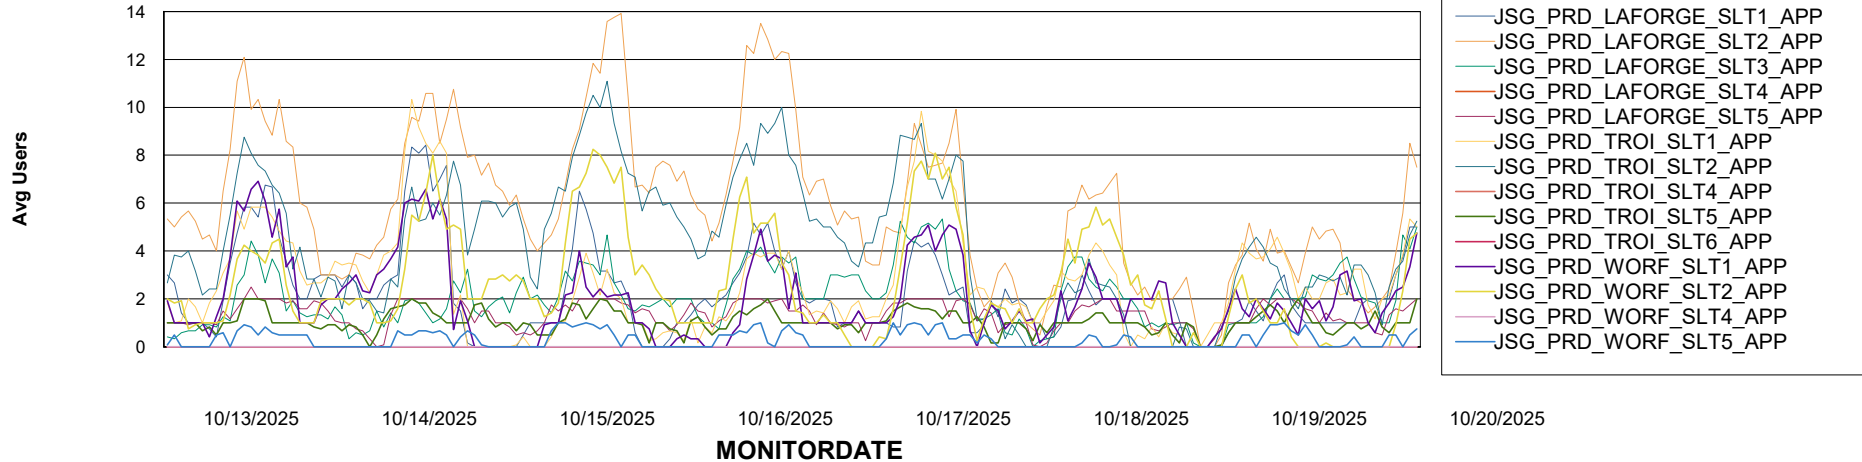

Avg users per day per ABS server