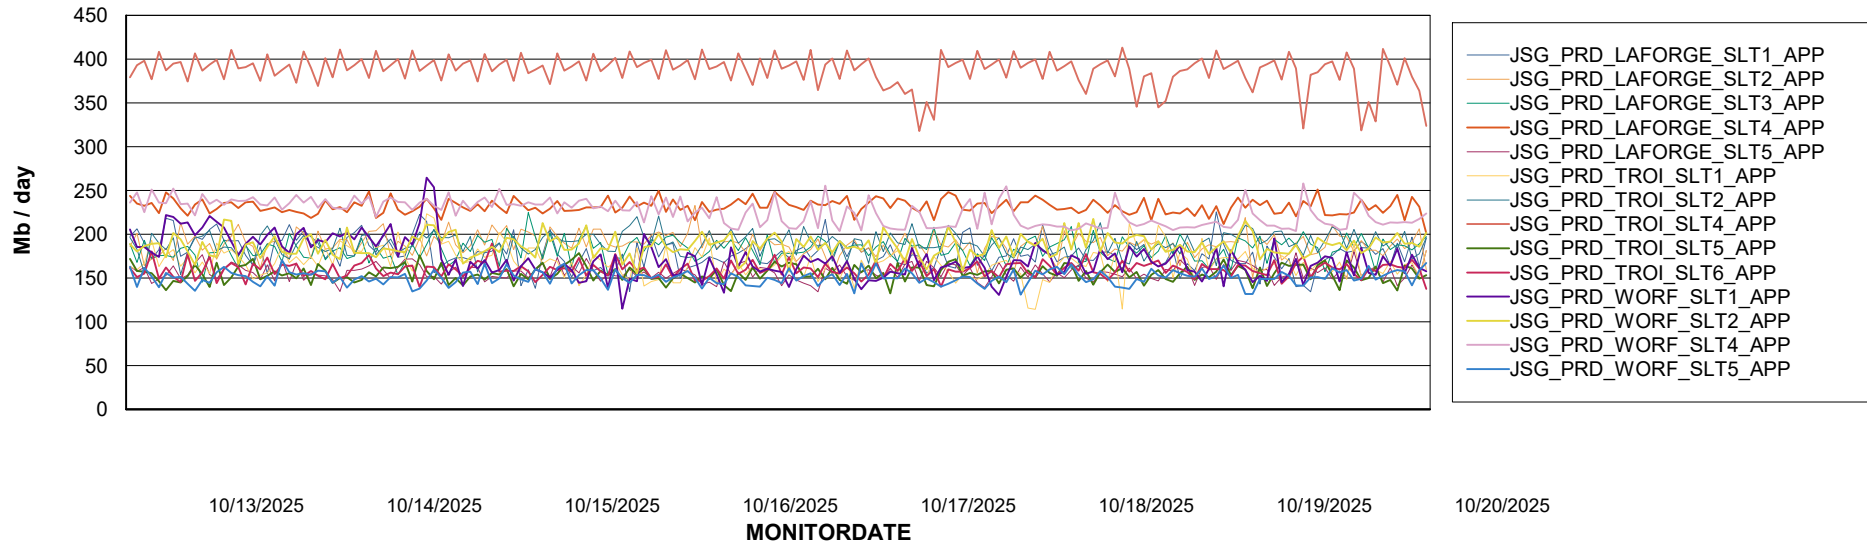

ABSSolute Application Server Services

Avg memory used per ABS Server Service