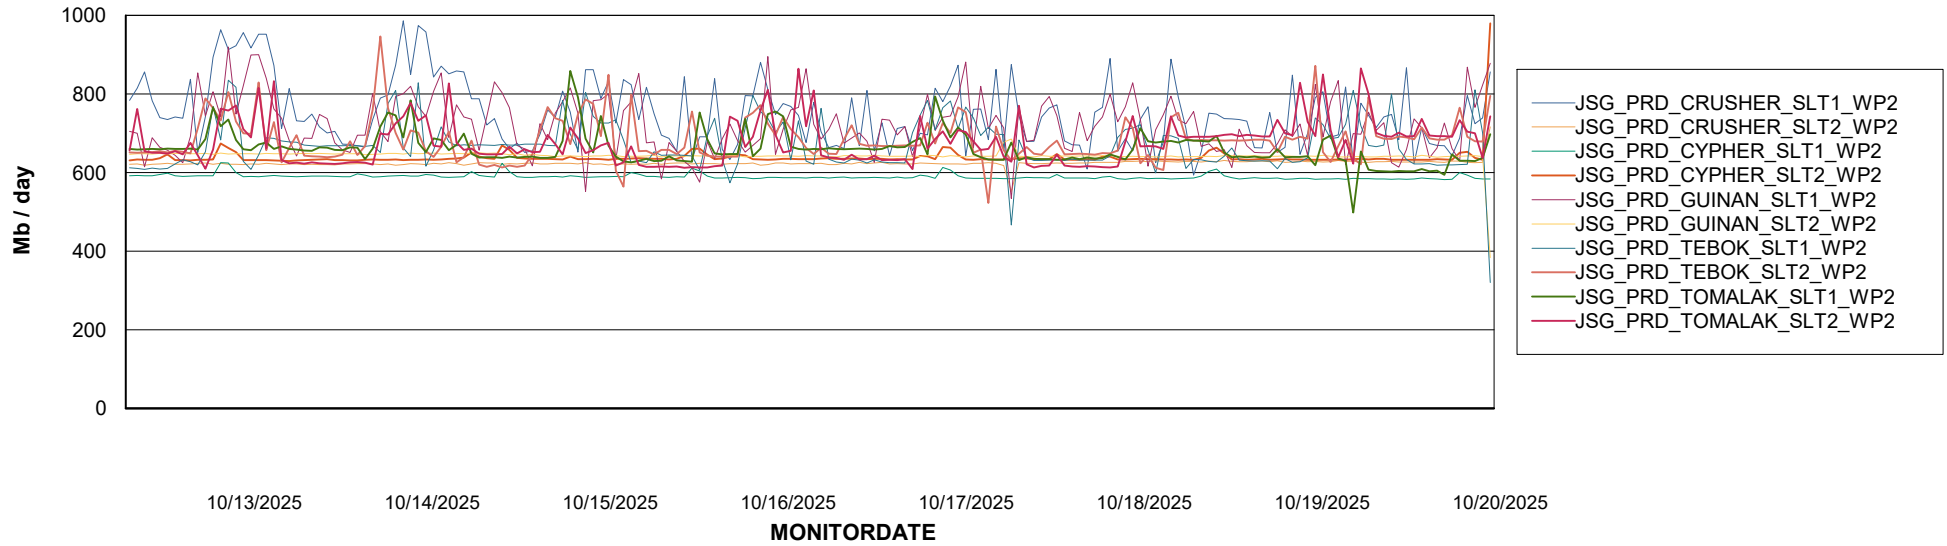

ABSSolute Web Component Services

Avg memory used per ABS Web component