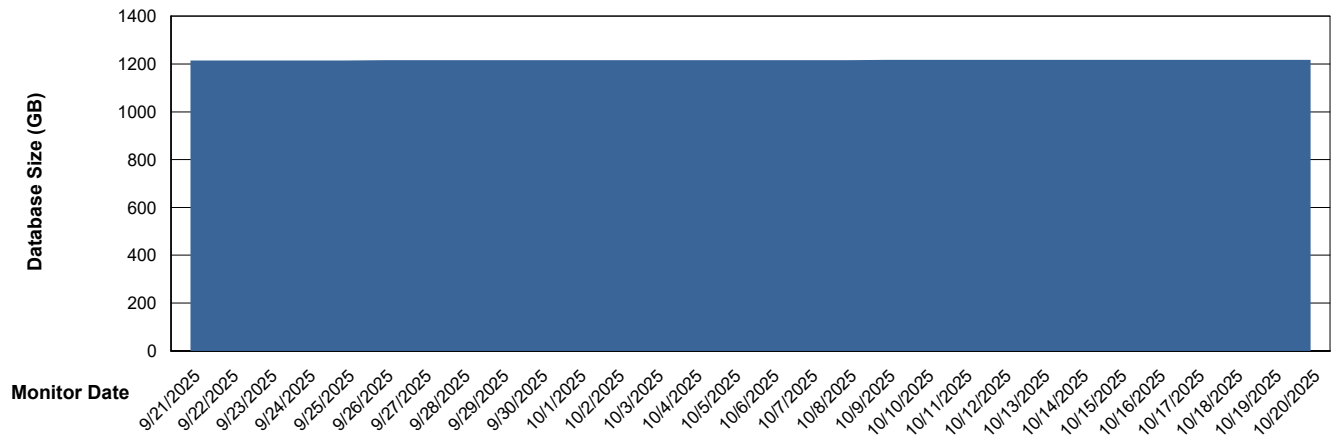

Weekly SLA Customer Report

Customer JSG_Production (24/7)
Database ID 102

Database Performance JSG_PRD_RIKER_DB_HSBABS1

Weekly SLA Customer Report

Customer JSG_Production (24/7)
Database ID 102

DATABASE SIZE JSG_PRD_BASHIR_DB_ABS1

Database growth over last month

DATABASE SIZE JSG_PRD_RIKER_DB_HSBABS1

Database growth over last month

Weekly SLA Customer Report

Customer JSG_Production (24/7)
Database ID 102

Database Tablespace JSG_PRD_BASHIR_DB_ABS1