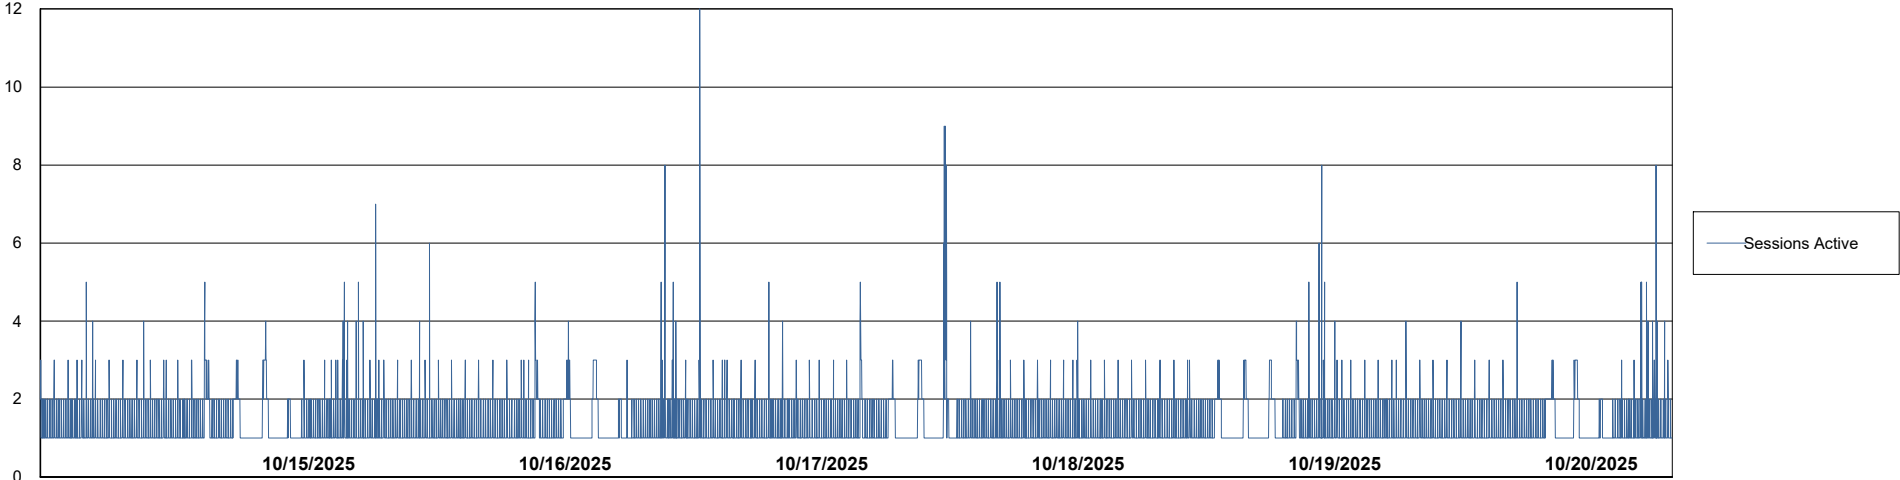

Database Performance JSG_PRD_BASHIR_DB_ABS1