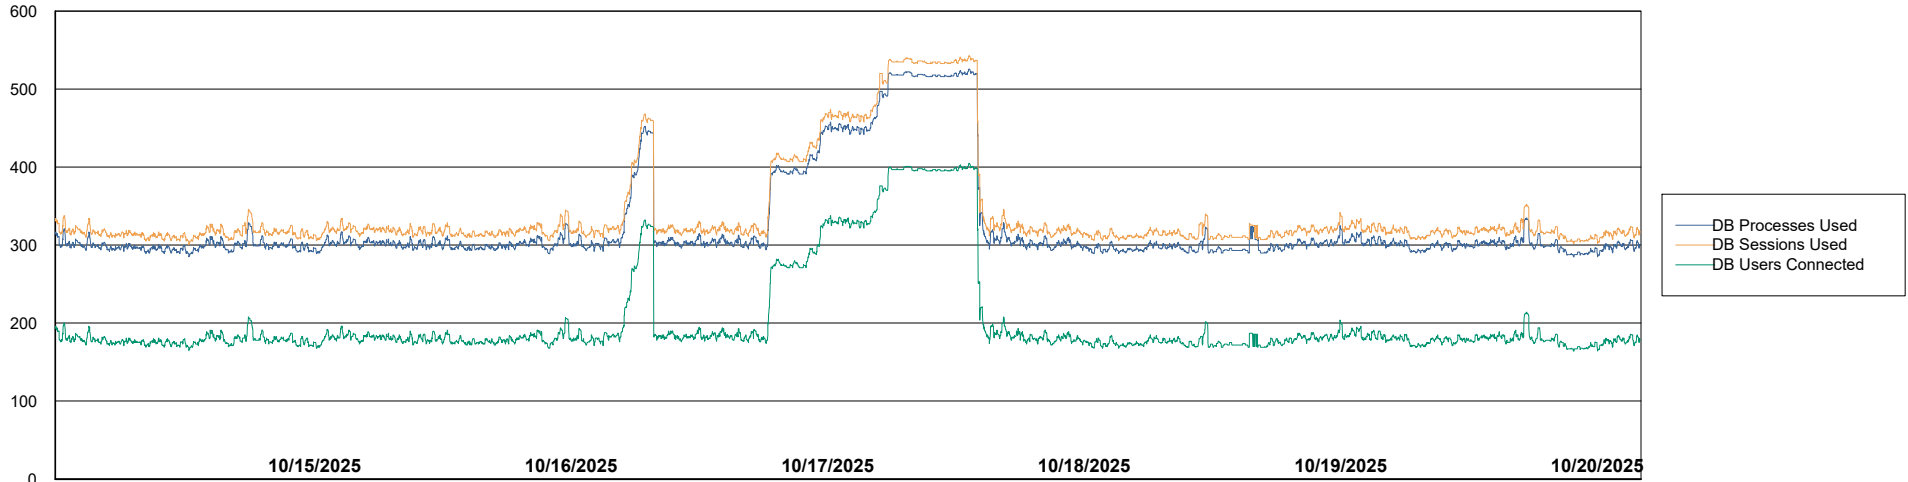

Database Performance JSG_PRD_RIKER_DB_HSBABS1