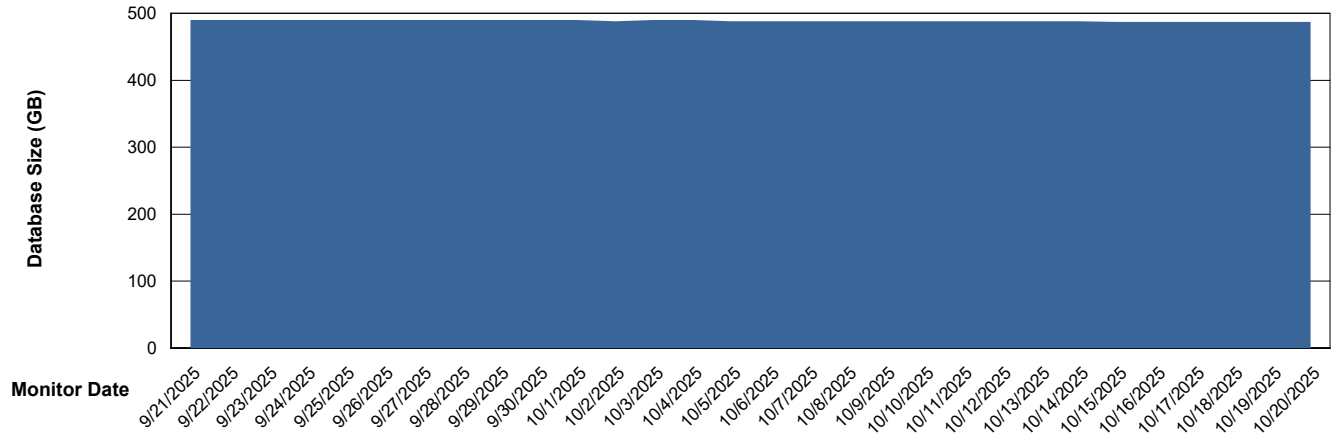

Weekly SLA Customer Report

Customer JSG_Production (24/7)
Database ID 102

Database Performance JSG_PRD_BASHIR_DB_ABS1

Weekly SLA Customer Report

Customer JSG_Production (24/7)
Database ID 102

Database Performance JSG_PRD_PICARD_DB_ABS1

Weekly SLA Customer Report

Customer JSG_Production (24/7)
Database ID 102

Database Performance JSG_PRD_RIKER_DB_HSBABS1

Weekly SLA Customer Report

Customer JSG_Production (24/7)
Database ID 102

DATABASE SIZE JSG_PRD_BASHIR_DB_ABS1

Database growth over last month

DATABASE SIZE JSG_PRD_RIKER_DB_HSBABS1

Database growth over last month

Weekly SLA Customer Report

Customer JSG_Production (24/7)
Database ID 102

Database Tablespace JSG_PRD_BASHIR_DB_ABS1