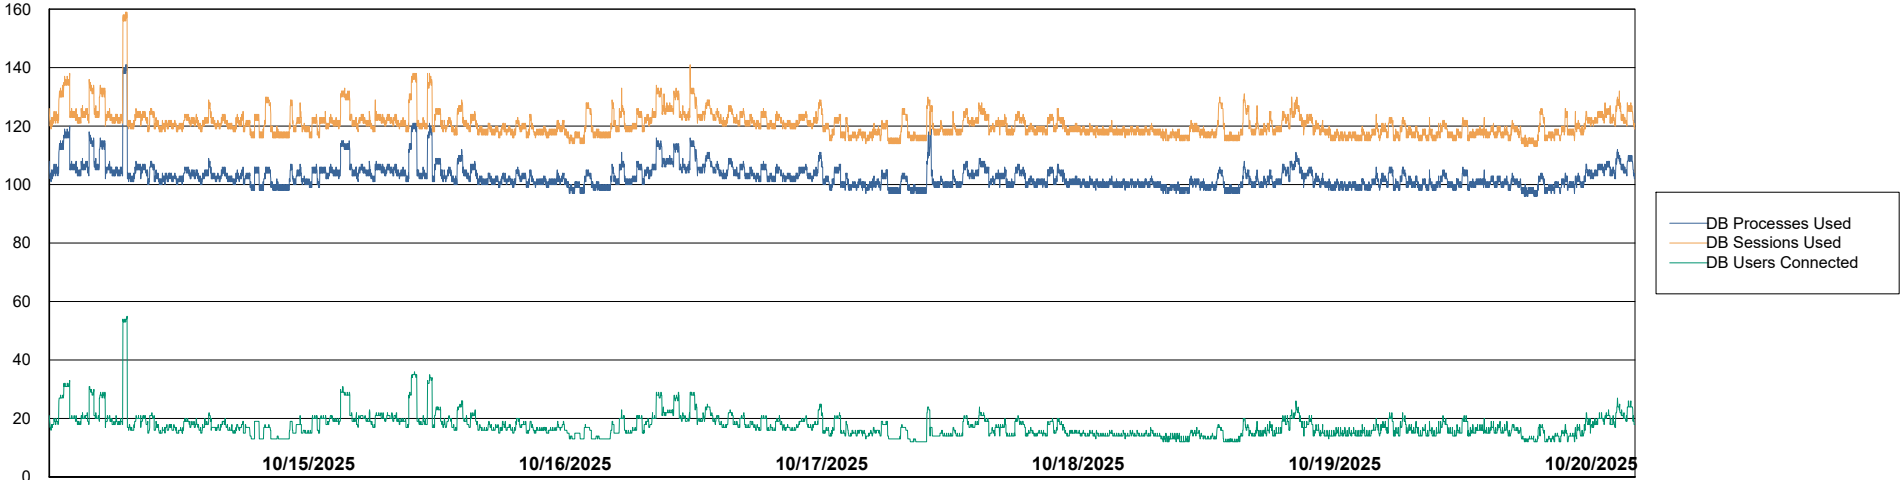

Database Performance JSG_PRD_BASHIR_DB_ABS1