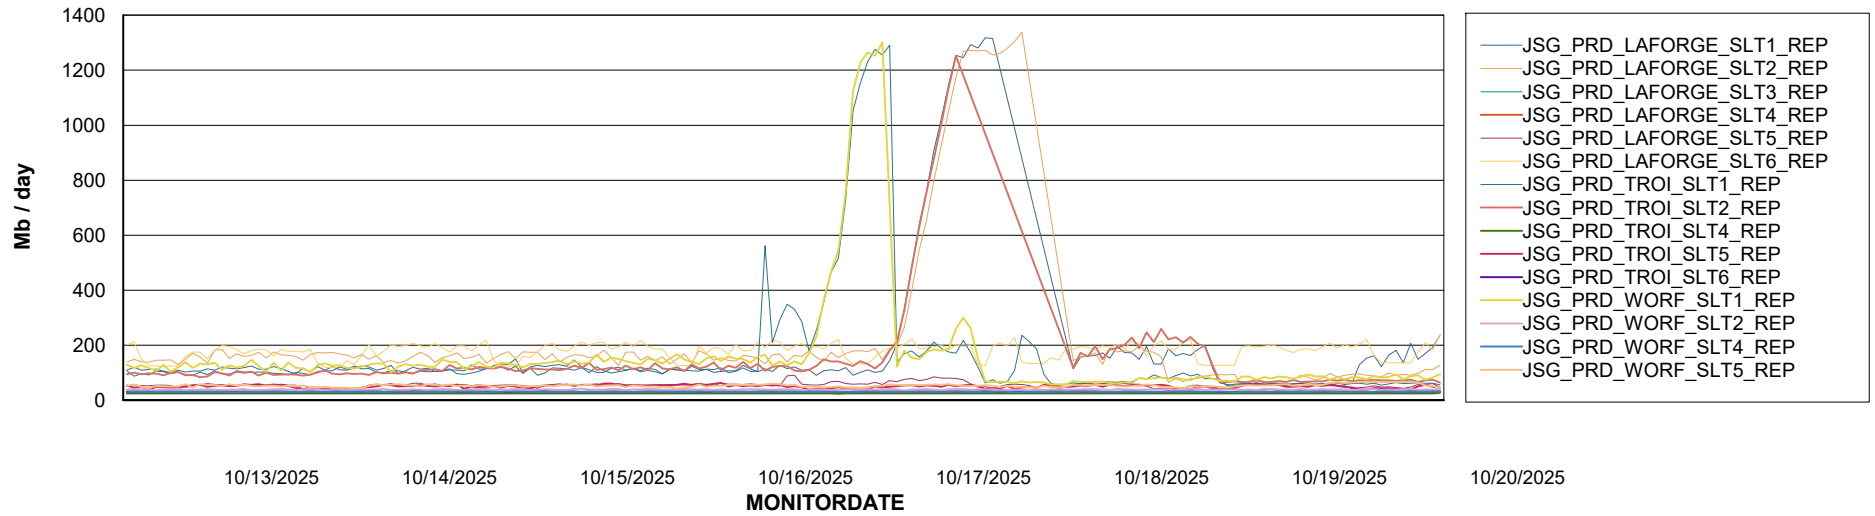

ABSSolute Application ReportServer Services

Avg memory used per ReportServer Service