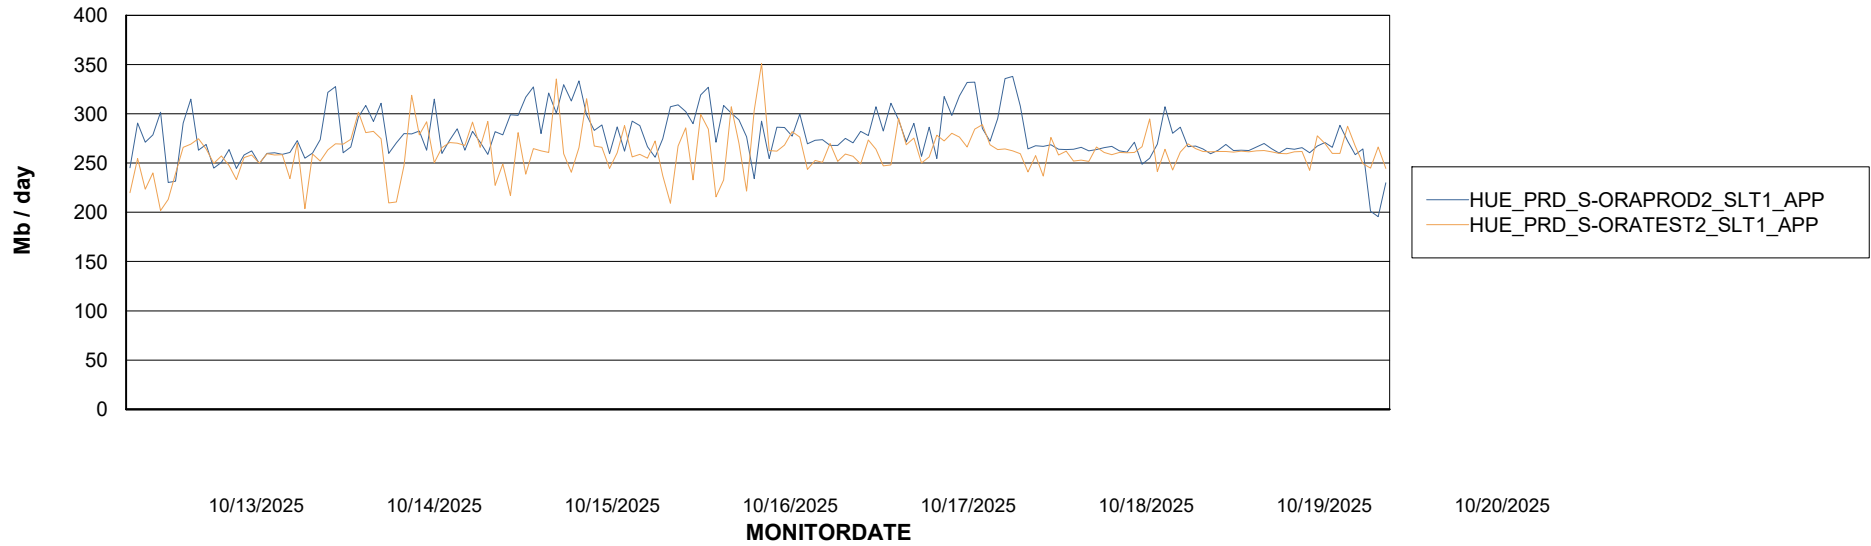

ABSSolute Application Server Services

Avg memory used per ABS Server Service