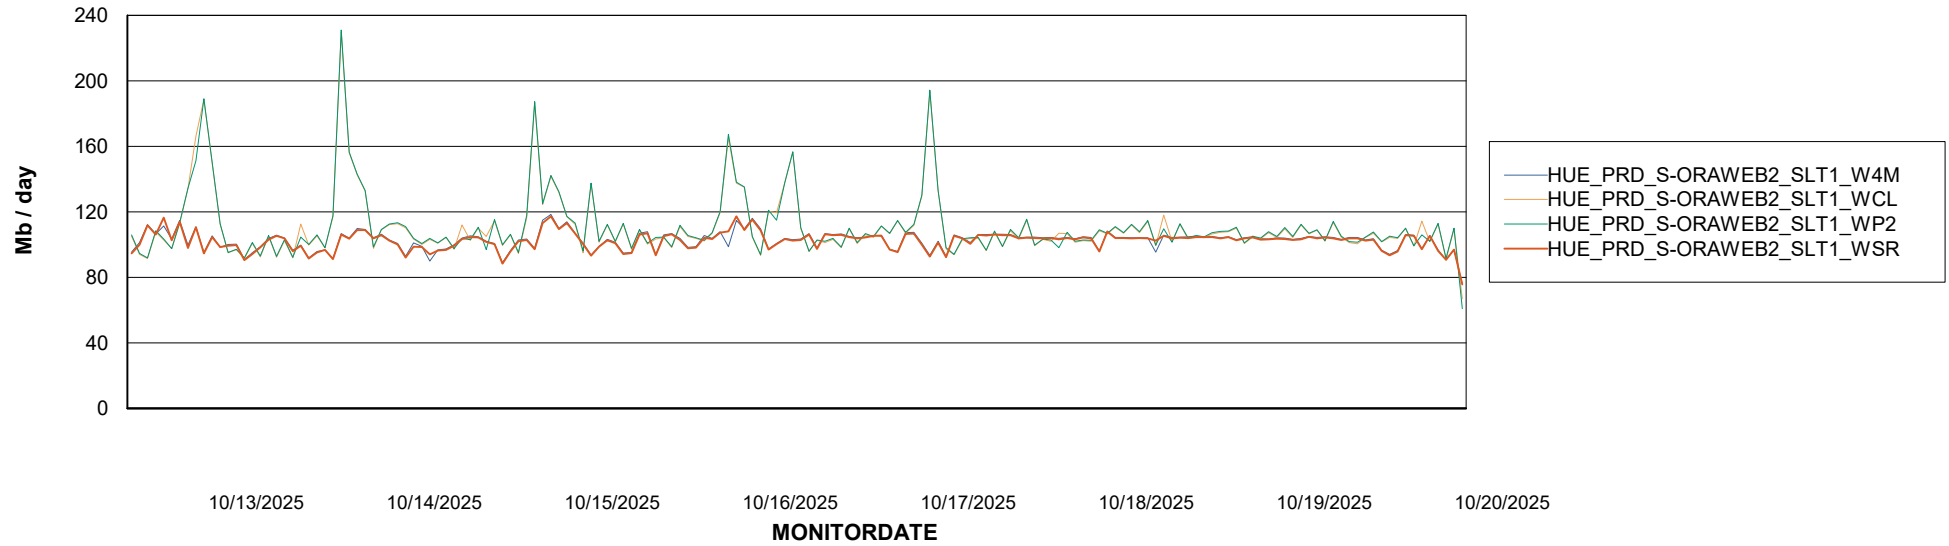

ABSSolute Web Component Services

Avg memory used per ABS Web component