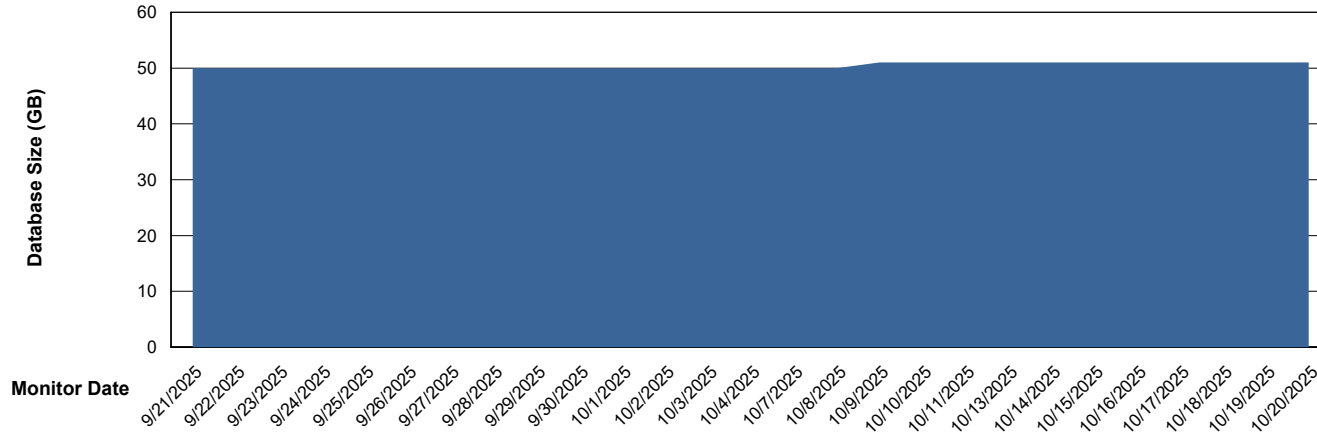

DATABASE SIZE HUE_PRD_S-ORABI2024_ABS1

Database growth over last month