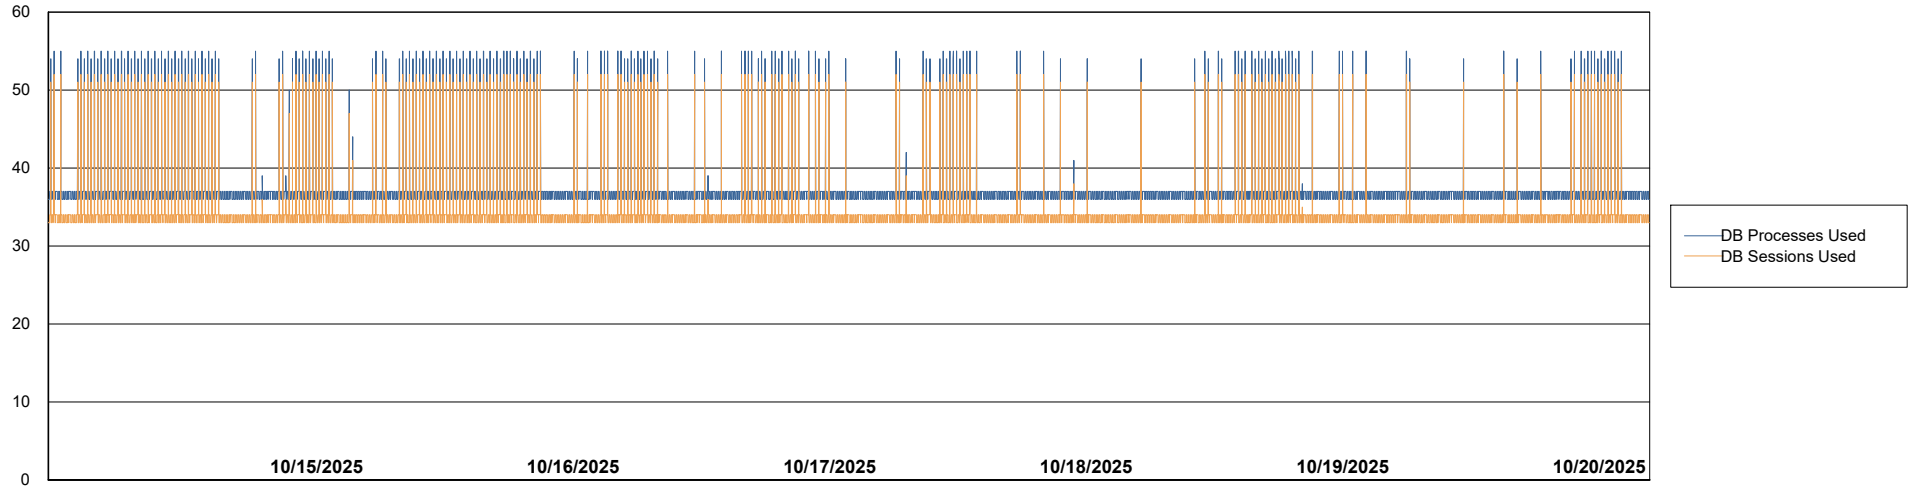

Database Performance HUE_PRD_S-ORATEST2_HSBABS1