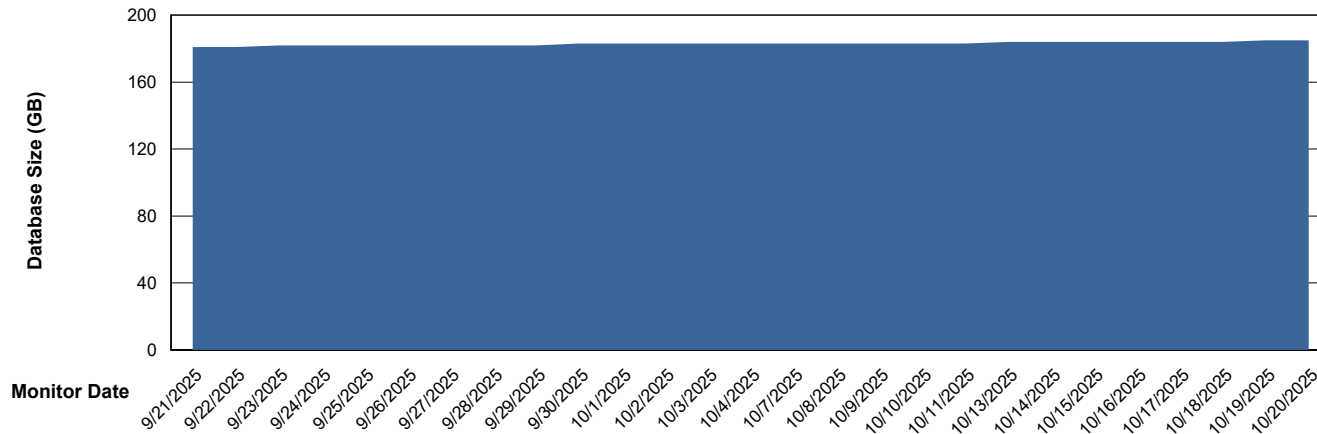

DATABASE SIZE HUE_PRD_S-ORAPROD2_ABS1

Database growth over last month