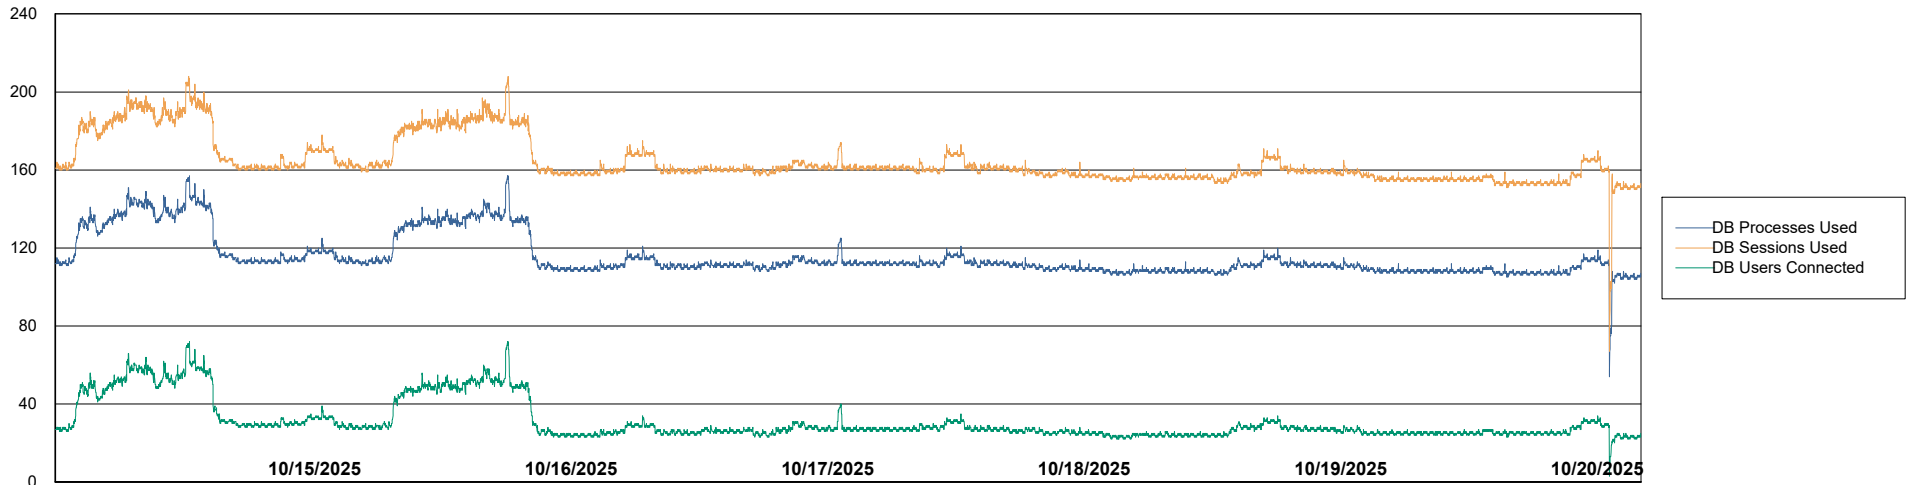

Database Performance HUE_PRD_S-ORAPROD2_ABS1