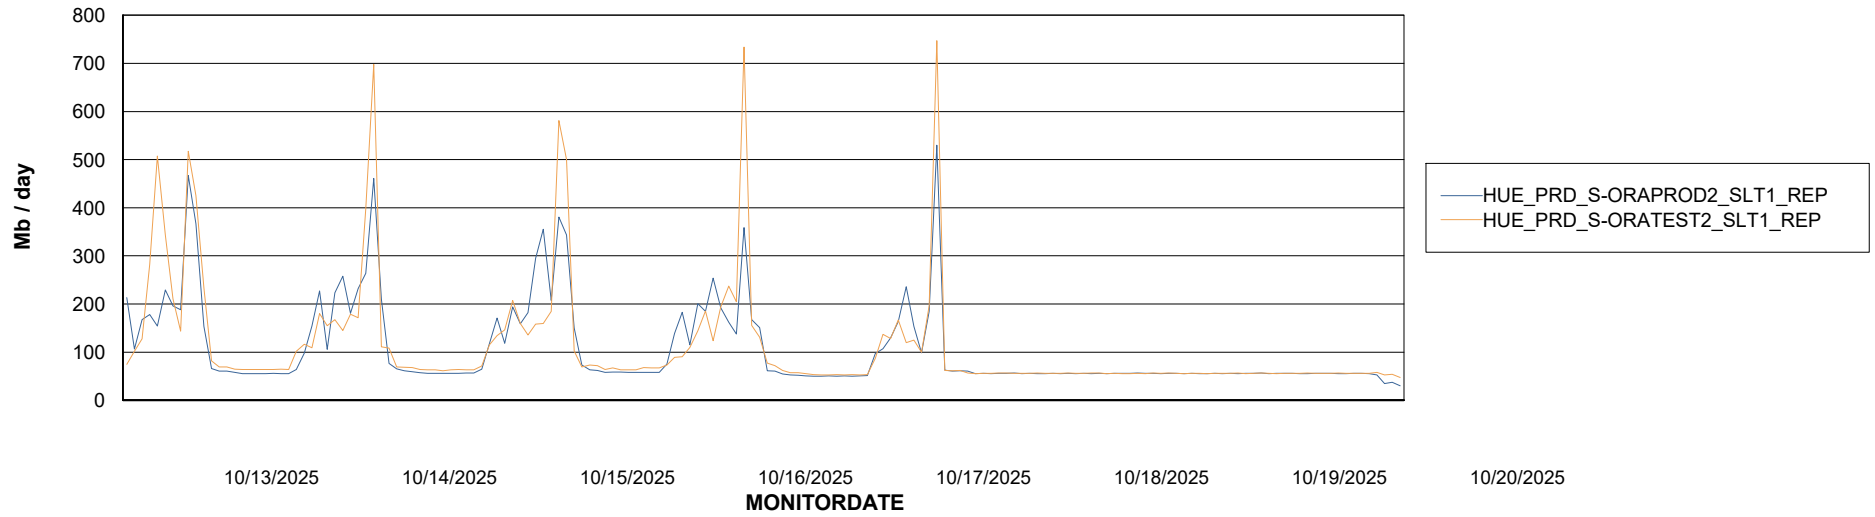

ABSSolute Application ReportServer Services

Avg memory used per ReportServer Service