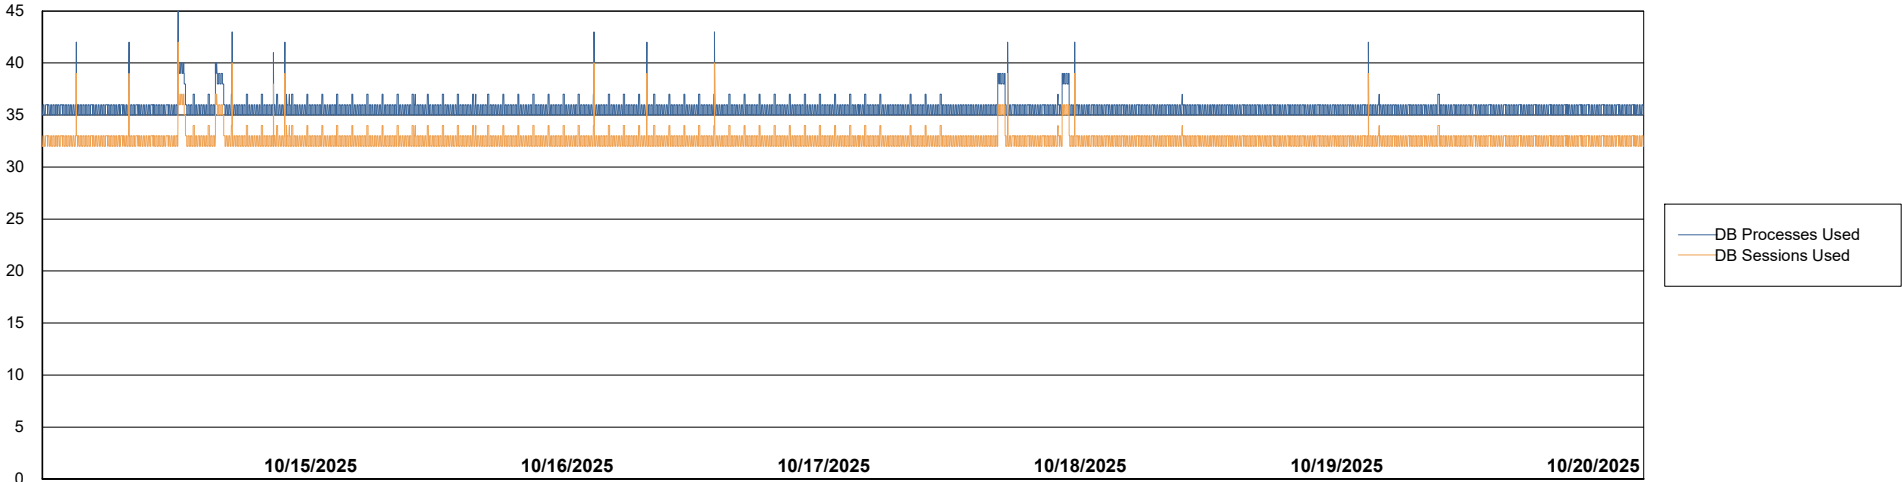

Database Performance GLG_PRD_GLGSSABSAIO01_HSBABS1