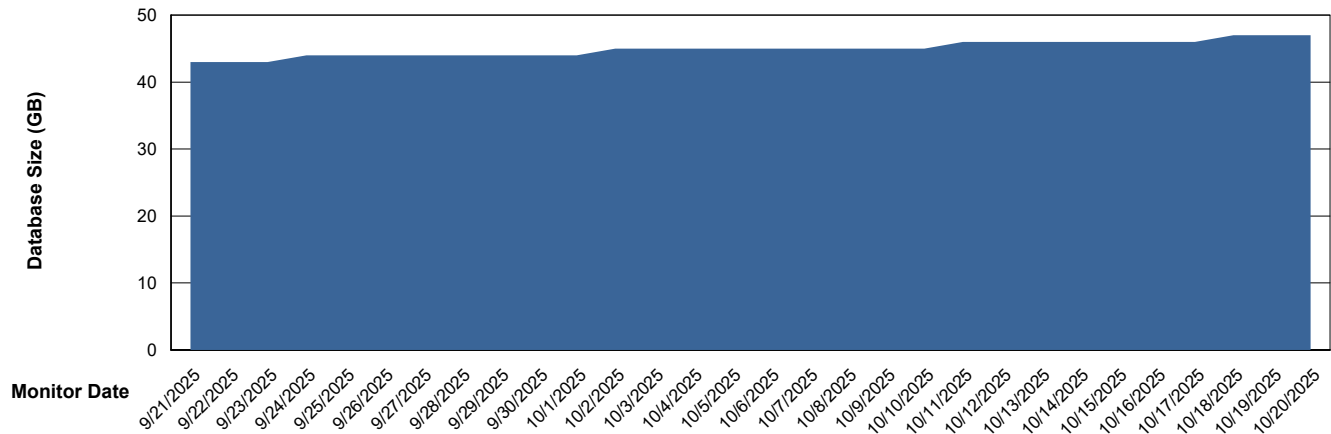

Weekly SLA Customer Report

Customer GLG_Production
Database ID 221

Database Performance GLG_PRD_GLGSSABSAIO01_HSBABS1

Weekly SLA Customer Report

Customer GLG_Production
Database ID 221

DATABASE SIZE GLG_PRD_GLGSPABSAIO01_ABS1

Database growth over last month

DATABASE SIZE GLG_PRD_GLGSPABSBI2_ABS1

Database growth over last month

Weekly SLA Customer Report

Customer GLG_Production
Database ID 221

Database Tablespace GLG_PRD_GLGSPABSAIO01_ABS1