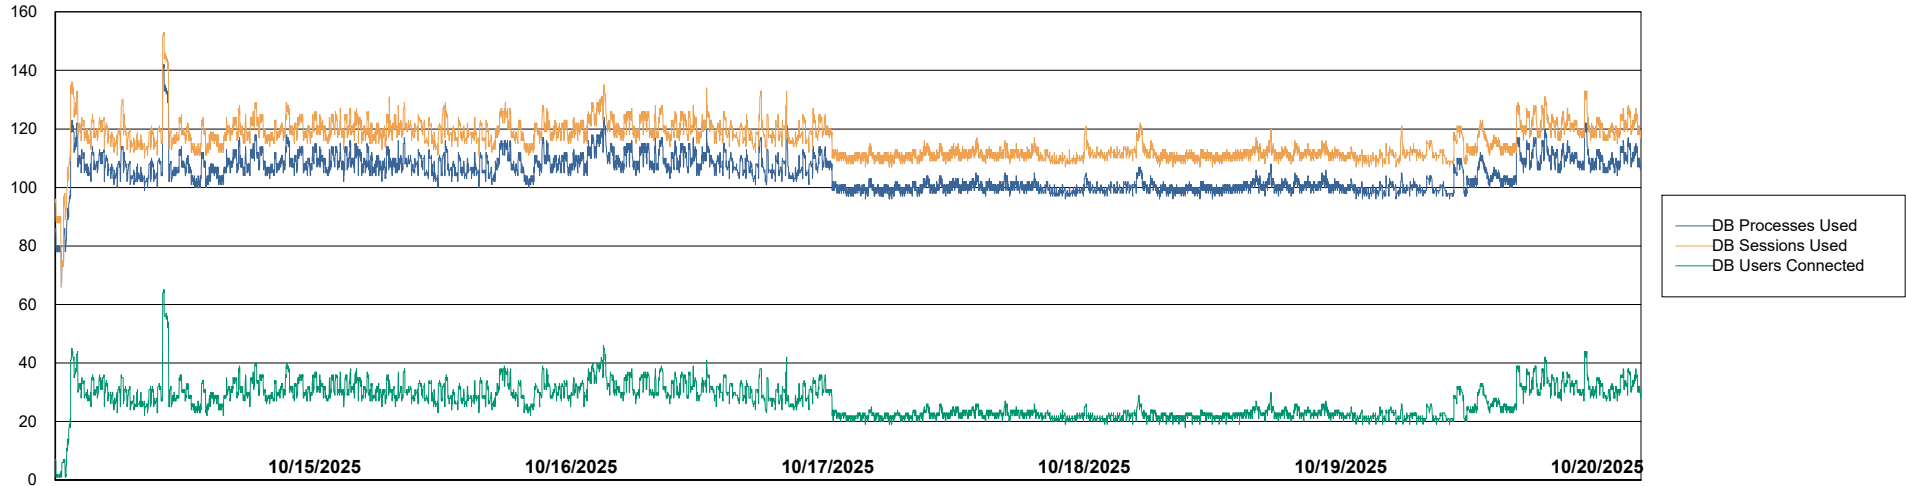

Weekly SLA Customer Report

Customer GLG_Production
Database ID 221

Database Performance GLG_PRD_GLGSPABSAIO01_ABS1

Weekly SLA Customer Report

Customer GLG_Production
Database ID 221

Database Performance GLG_PRD_GLGSPABSBI2_ABS1