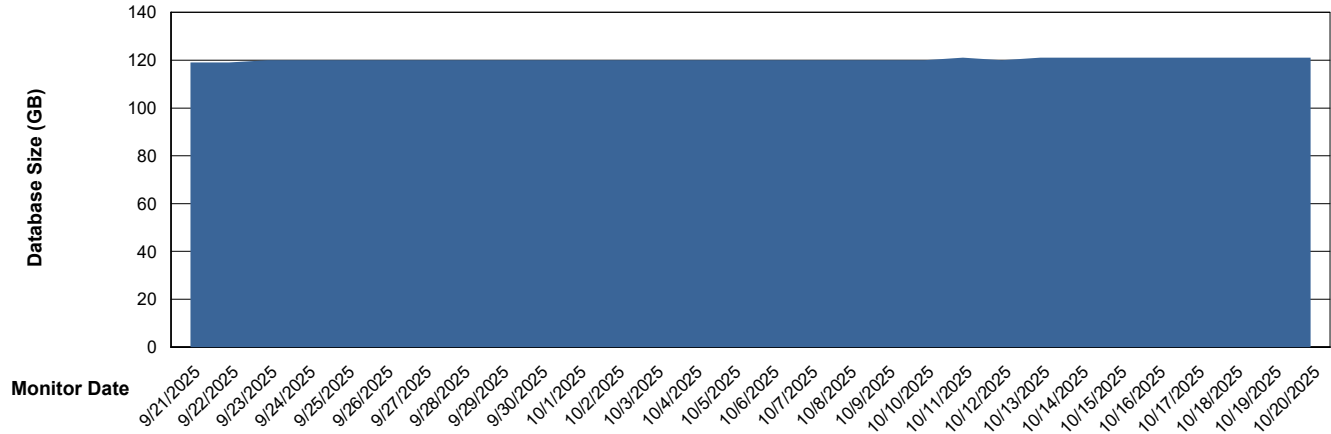

Weekly SLA Customer Report

Customer GLG_Production
Database ID 221

Database Performance GLG_PRD_GLGSSABSAIO01_HSBABS1

Weekly SLA Customer Report

Customer GLG_Production
Database ID 221

DATABASE SIZE GLG_PRD_GLGSPABSAIO01_ABS1

Database growth over last month

DATABASE SIZE GLG_PRD_GLGSPABSBI2_ABS1

Database growth over last month

Weekly SLA Customer Report

Customer GLG_Production
Database ID 221

Database Tablespace GLG_PRD_GLGSPABSAIO01_ABS1