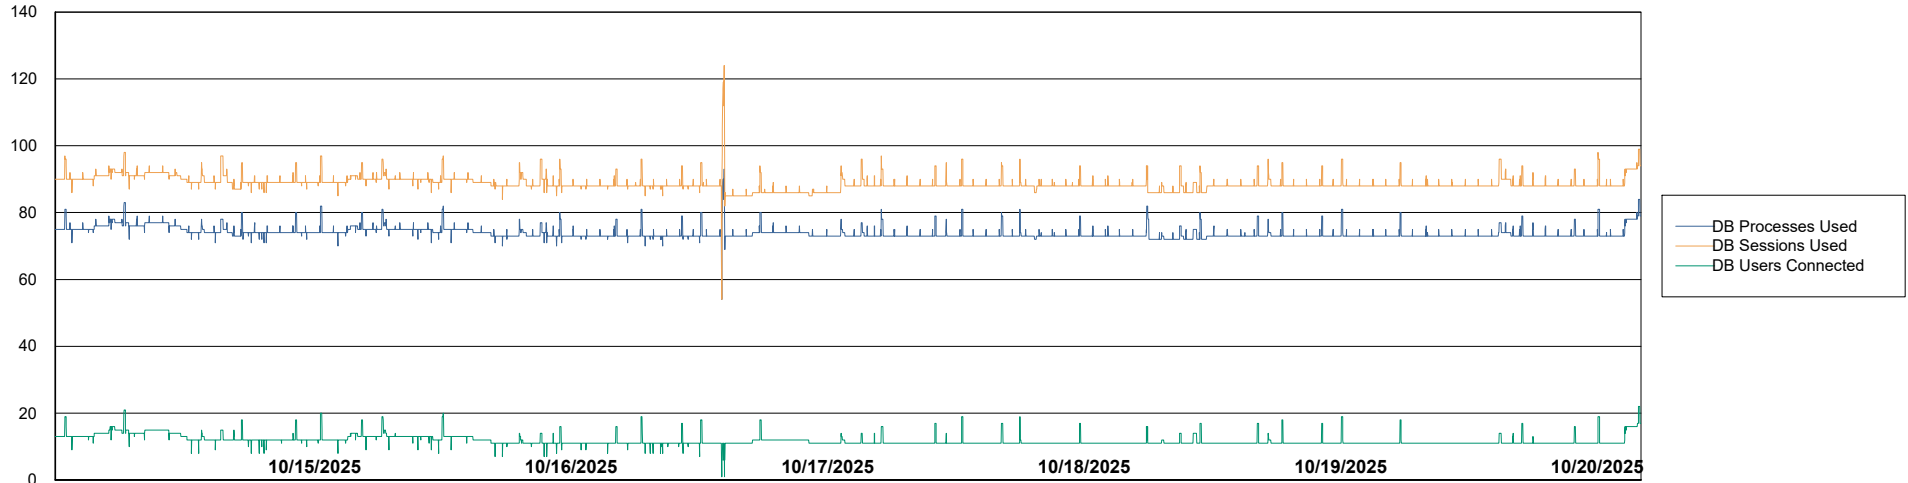

Database Performance EUT_URM_PRD_URVINA26_DB_ABS1