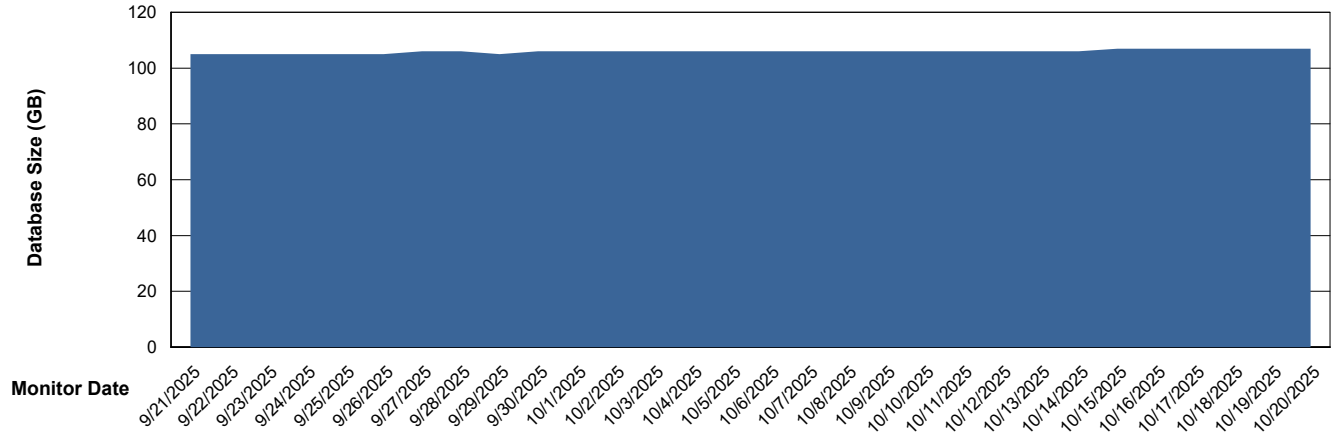

DATABASE SIZE ELJ_PRD_FRASEQXPRDDB01_ABS1

Database growth over last month