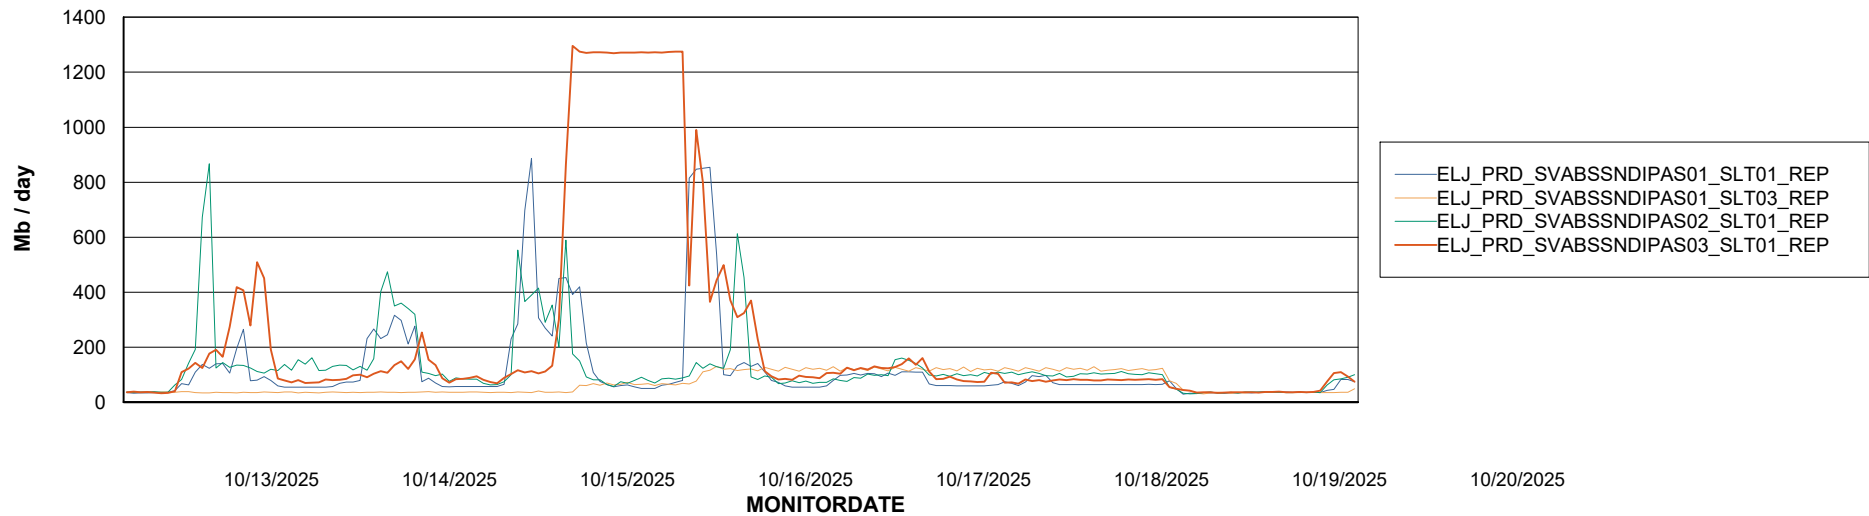

ABSSolute Application ReportServer Services

Avg memory used per ReportServer Service