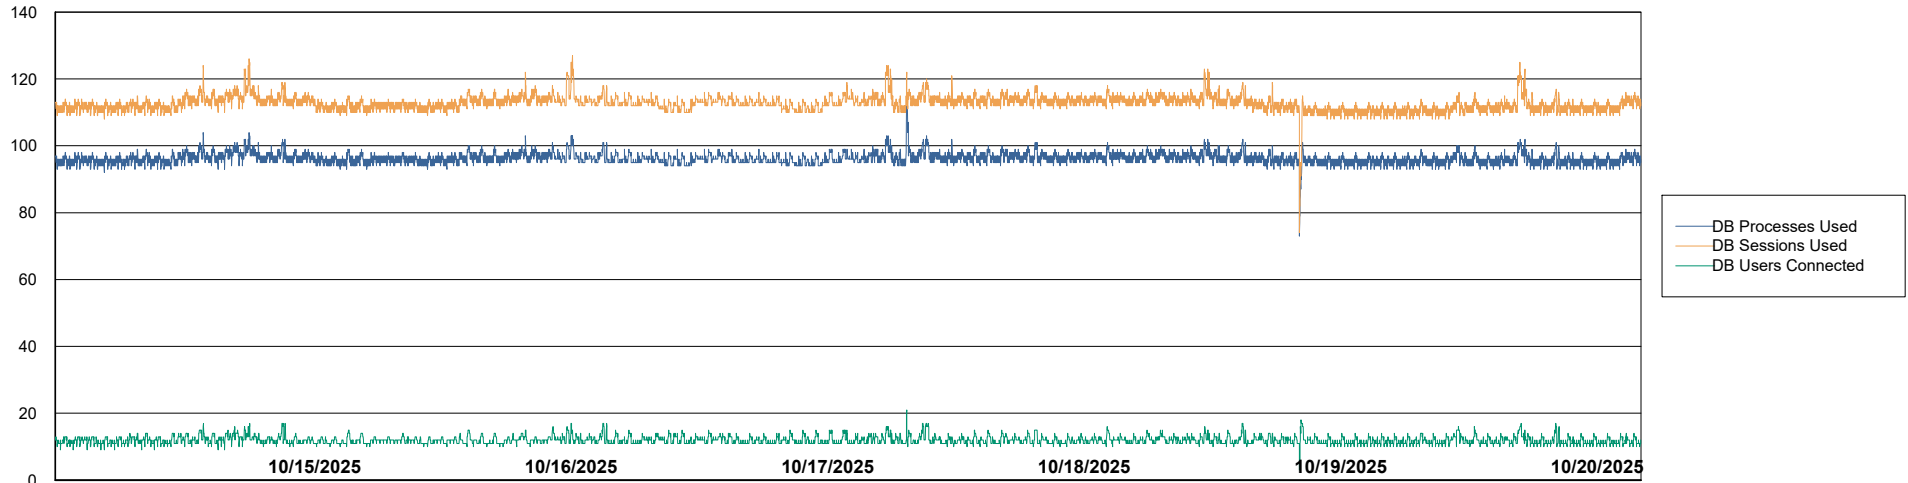

Database Performance ELJ_PRD_FRASEQXPRDDB03_ABS1