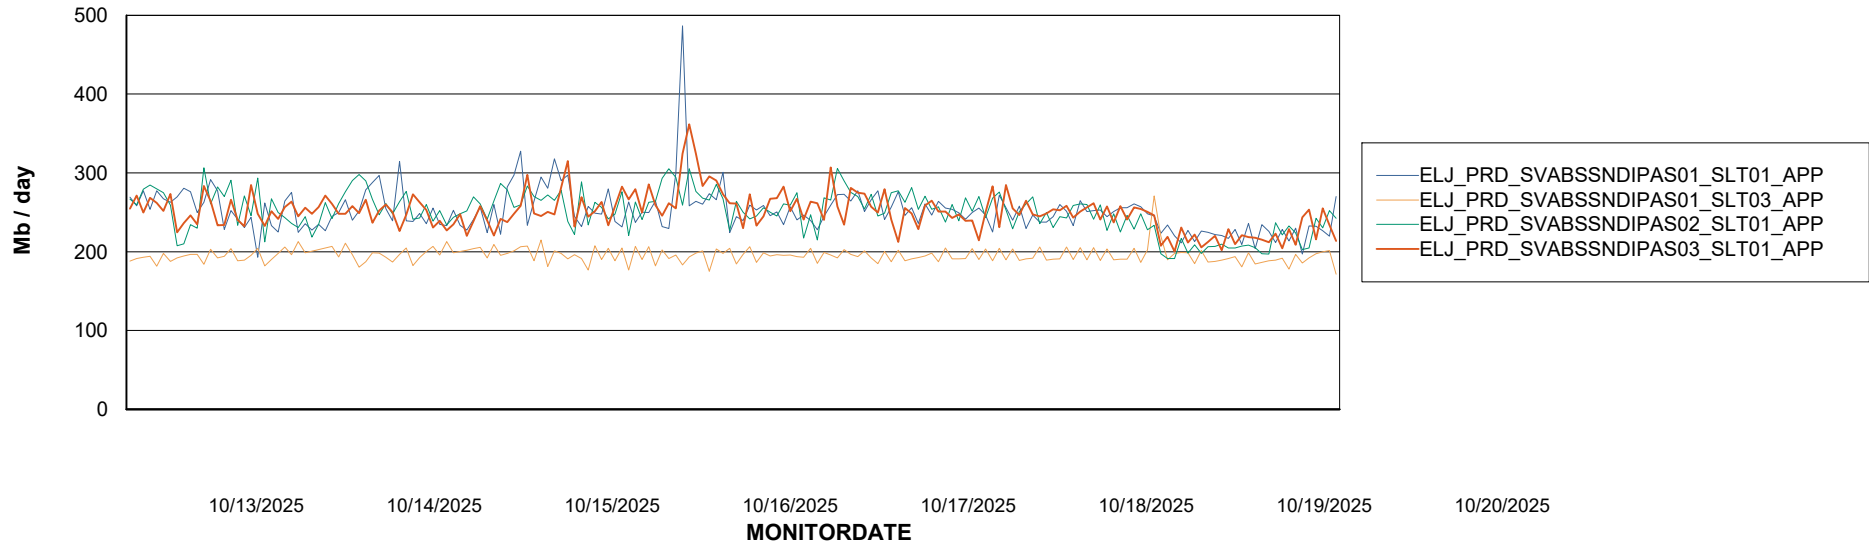

ABSSolute Application Server Services

Avg memory used per ABS Server Service