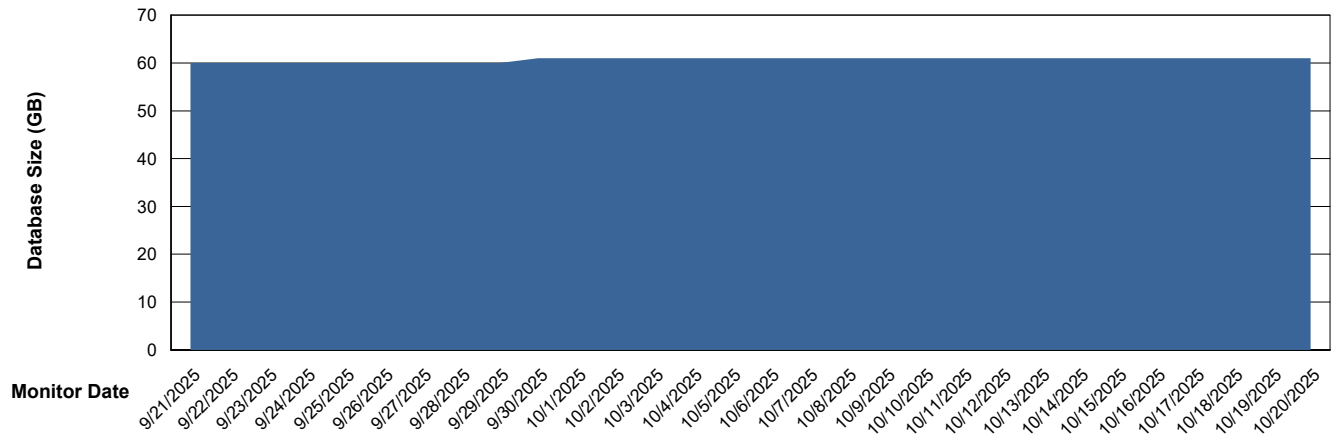

DATABASE SIZE ELJ_PRD_FRASEQXPRDDB03_ABS1

Database growth over last month