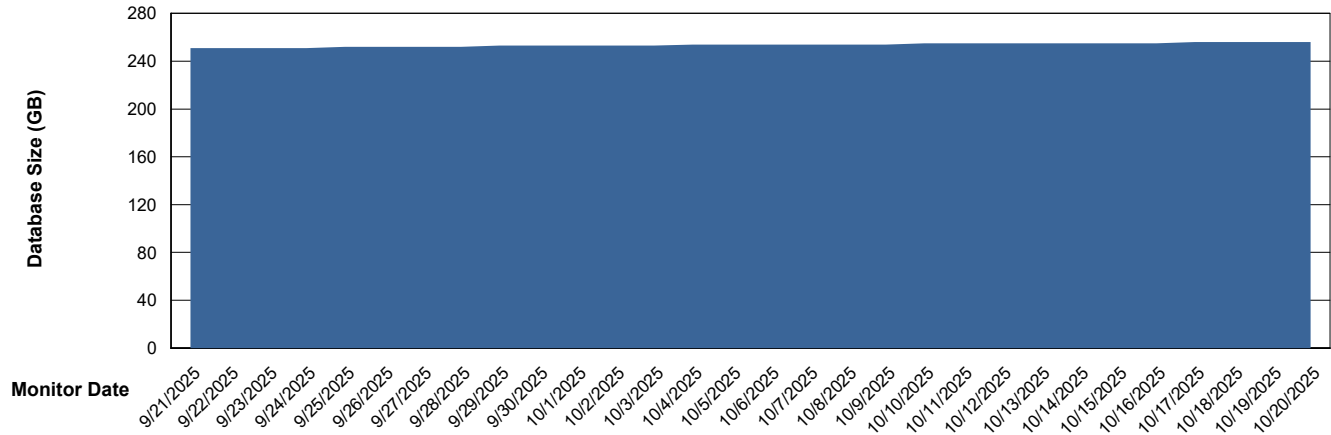

DATABASE SIZE ELI_PRD_FRASEQXPRDDB04-BI_ABS1

Database growth over last month