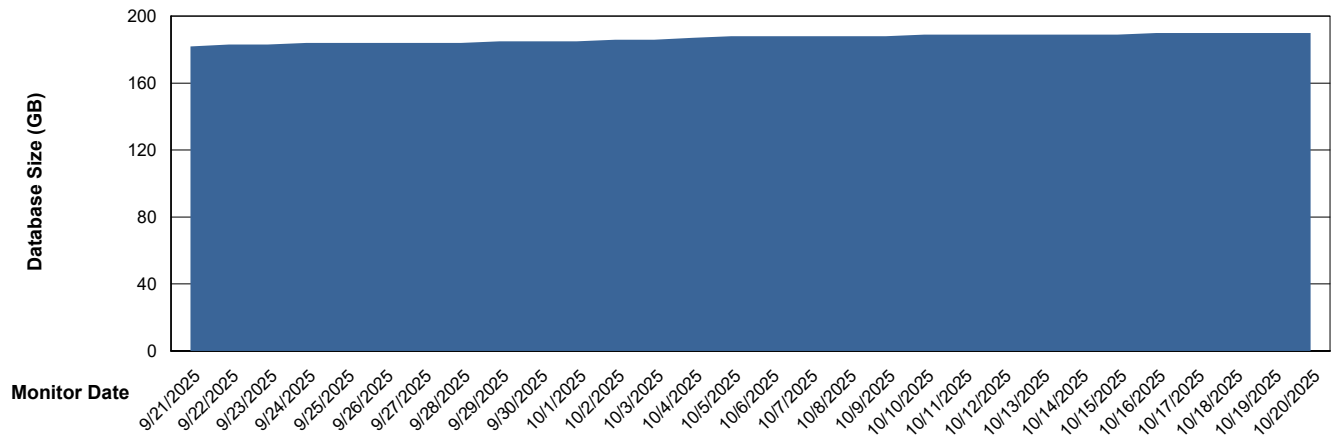

DATABASE SIZE ELI_PRD_FRASINTPRDDB01_ABS1

Database growth over last month