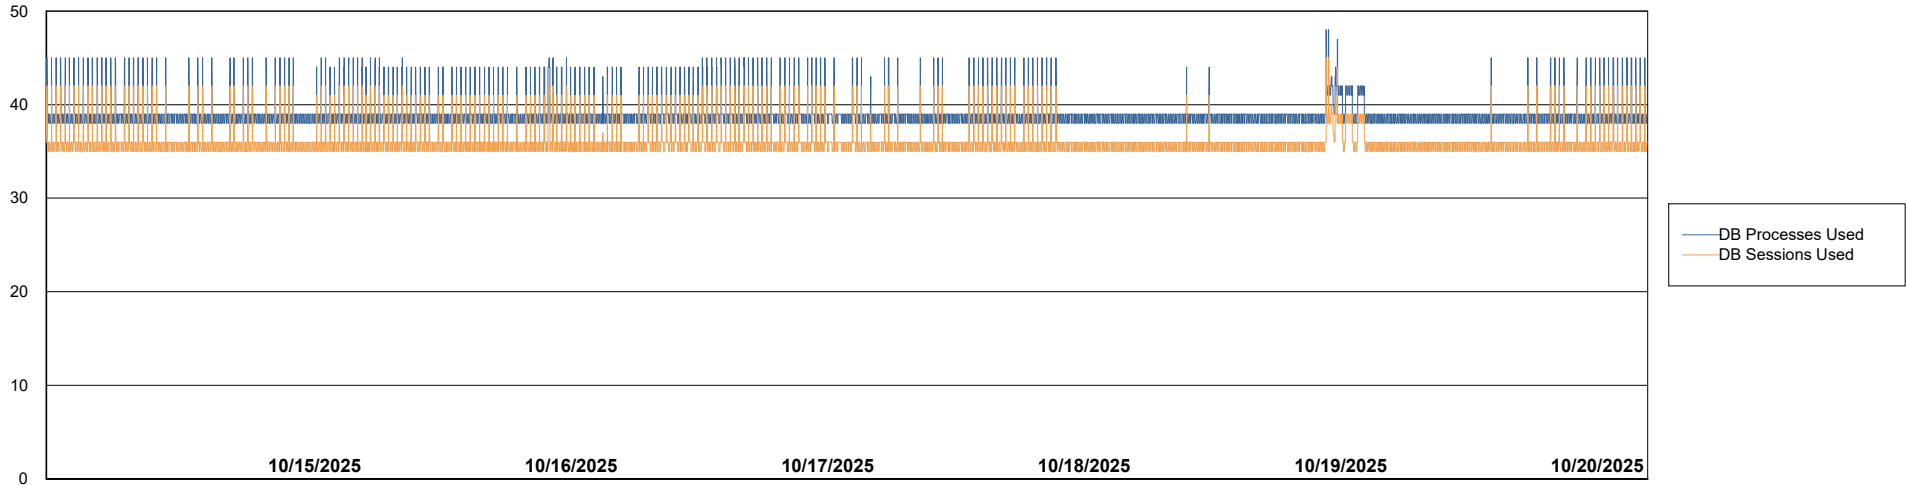

Database Performance ELI_PRD_FRASINTQUADB01_HSBABS1