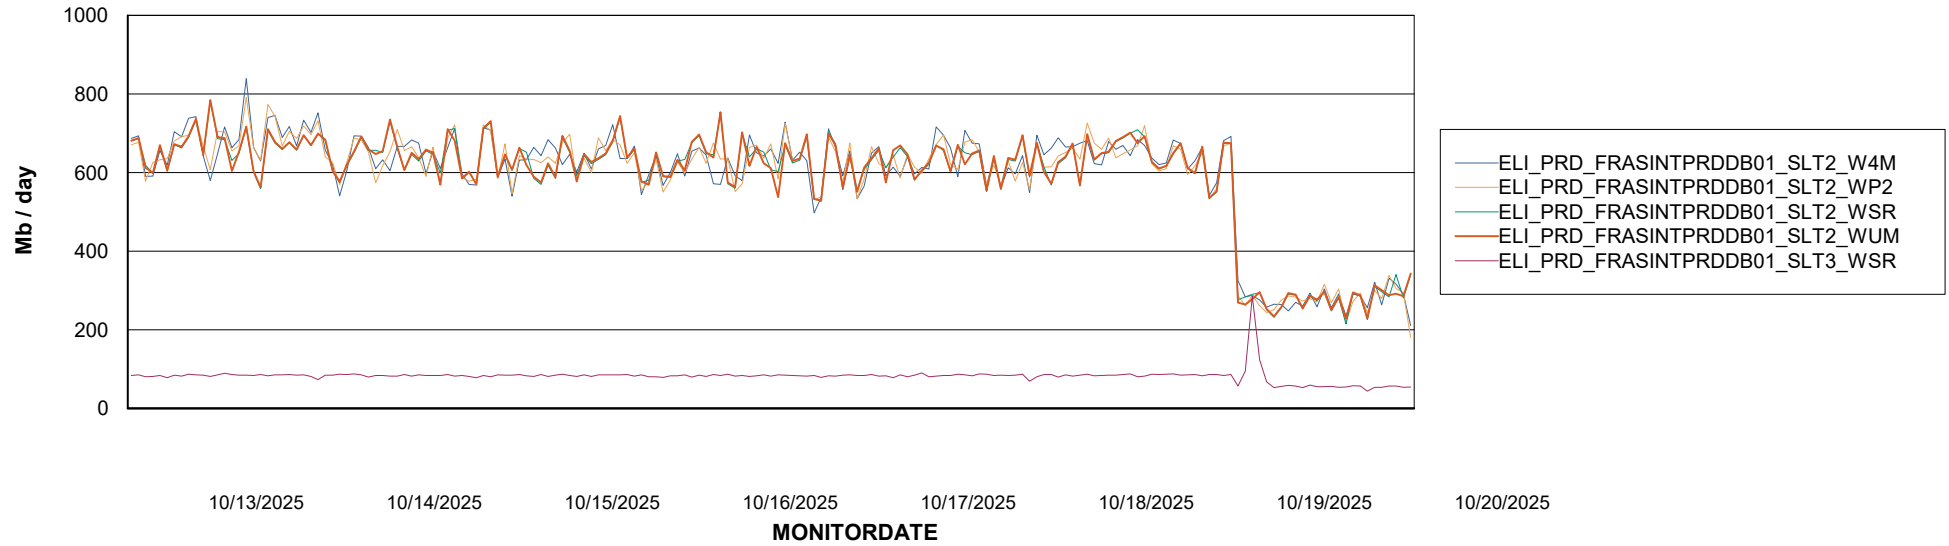

ABSSolute Web Component Services

Avg memory used per ABS Web component