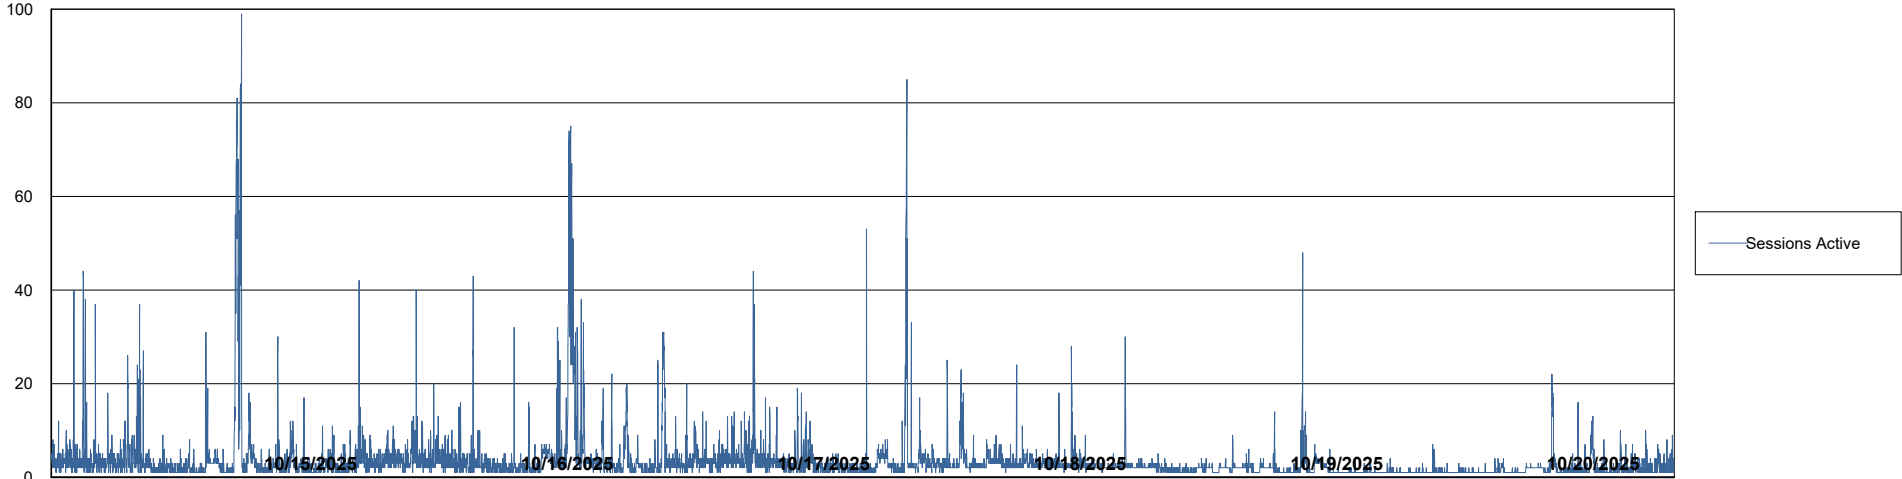

Weekly SLA Customer Report

Customer ELI_Production
Database ID 62

Database Performance ELI_PRD_FRASEQXPRDDB04-BI_ABS1

Weekly SLA Customer Report

Customer ELI_Production
Database ID 62

Database Performance ELI_PRD_FRASINTPRDDB01_ABS1