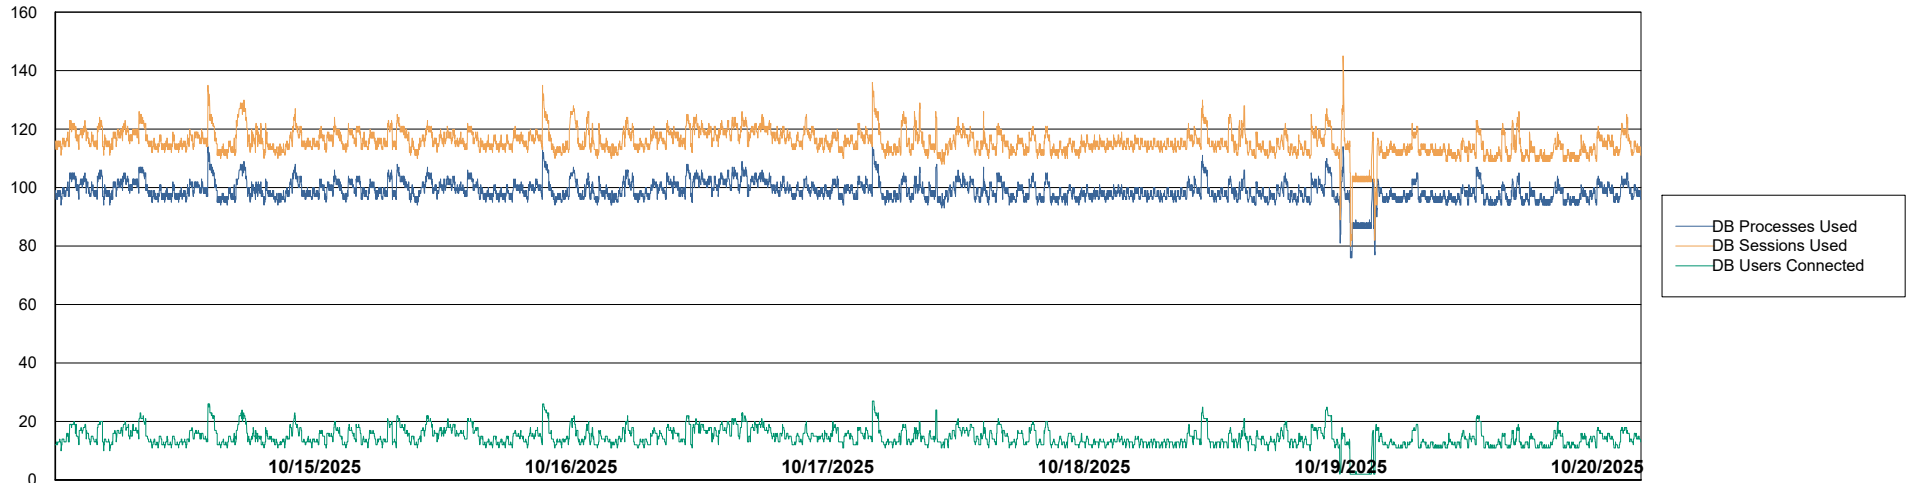

Database Performance ELI_PRD_FRASEQXPRDDB04-BI_ABS1