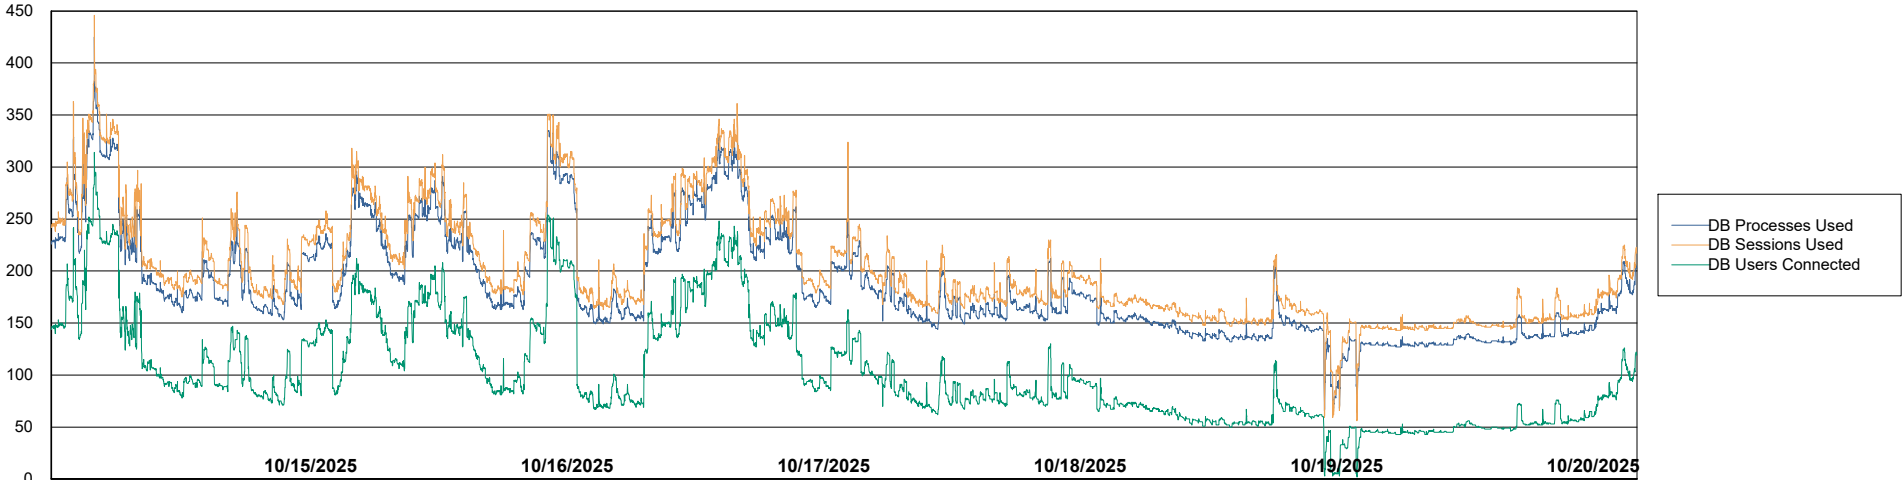

Weekly SLA Customer Report

Customer ELI_Production
Database ID 62

Database Performance ELI_PRD_FRASEQXPRDDB04-BI_ABS1

Weekly SLA Customer Report

Customer ELI_Production
Database ID 62

Database Performance ELI_PRD_FRASINTPRDDB01_ABS1