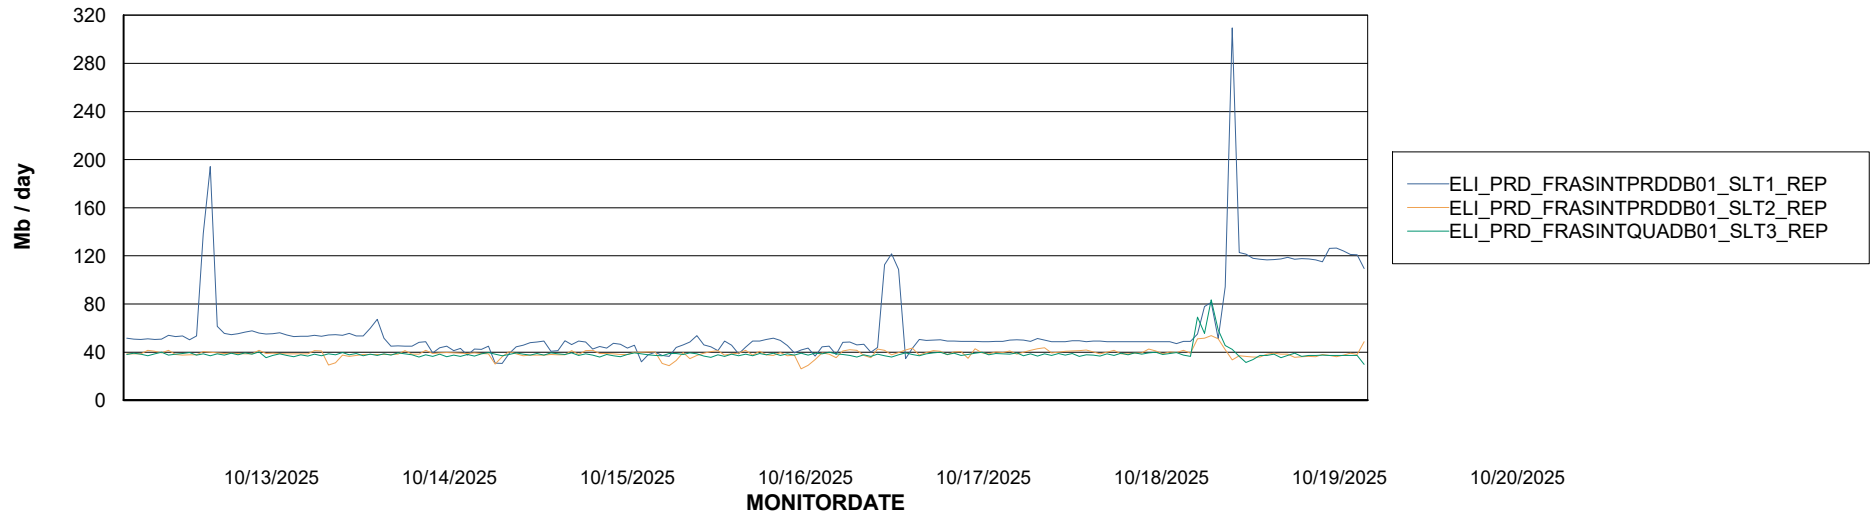

Avg memory used per ABS Server Service

Avg users per day per ABS server

Weekly SLA Customer Report

Customer ELI_Production
Database ID 62

ABSSolute Application ReportServer Services

Avg memory used per ReportServer Service