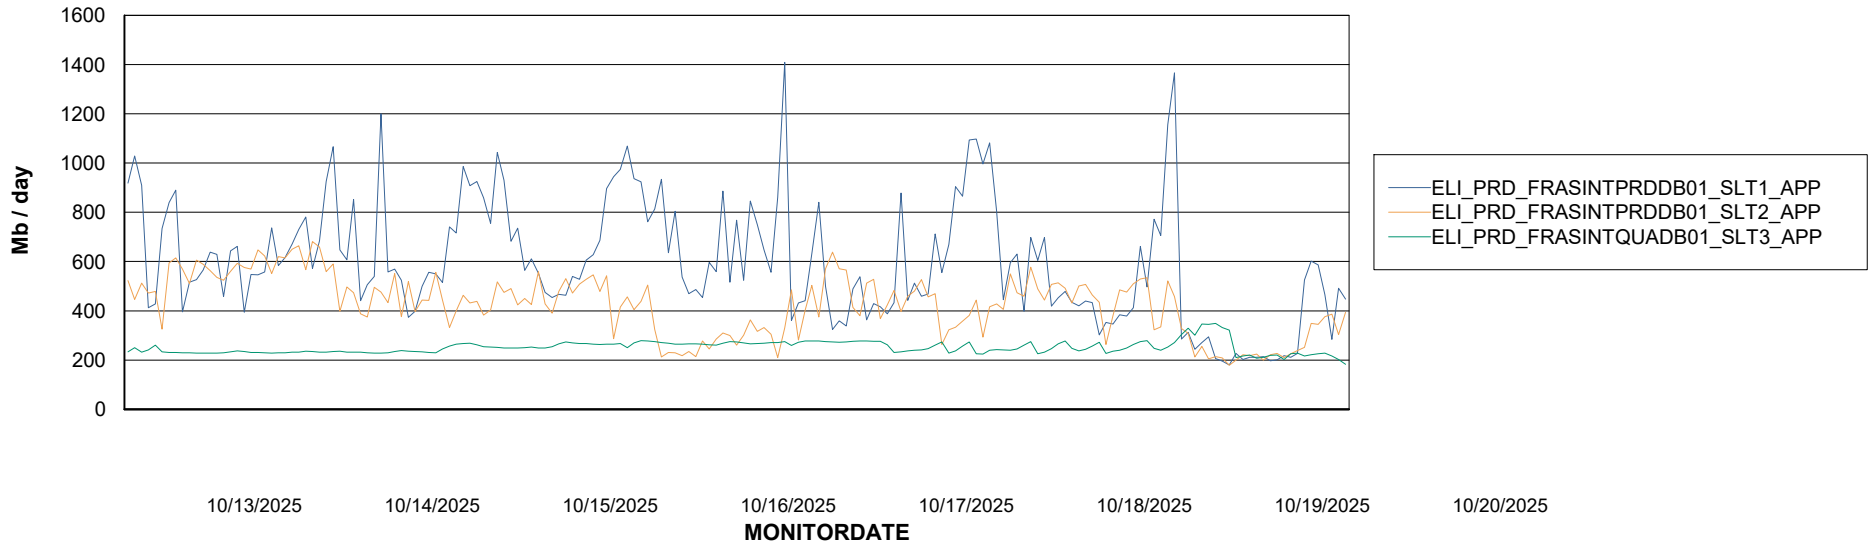

ABSSolute Application Server Services

Avg memory used per ABS Server Service