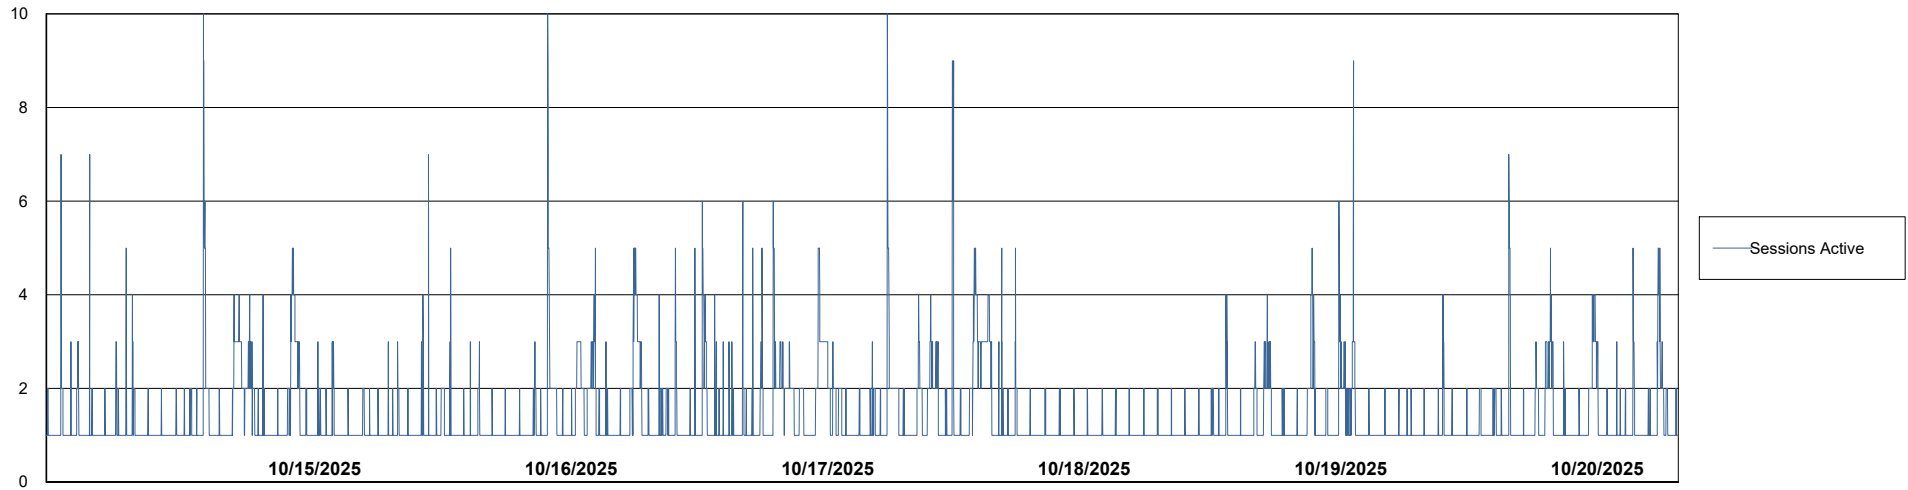

Database Performance ELI_PRD_FRASEQXPRDDB04-BI_ABS1