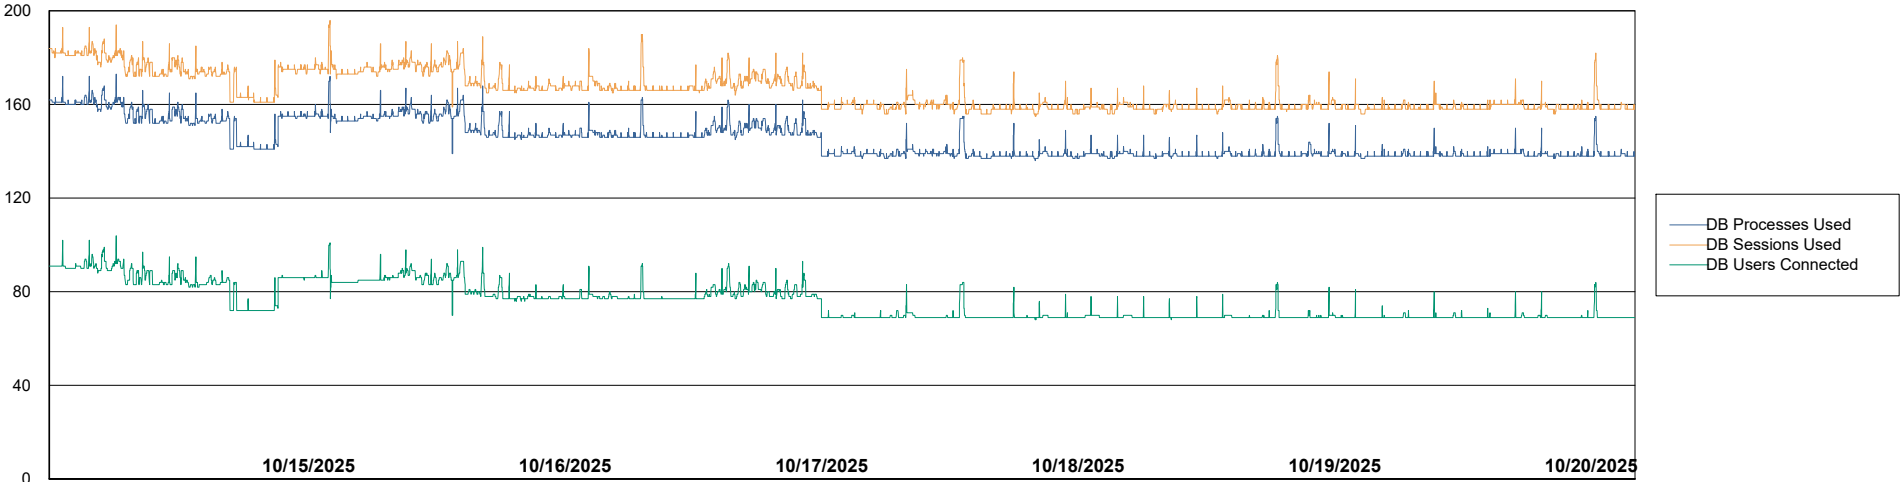

Weekly SLA Customer Report

Customer ECT OCI TOR Production
Database ID 219

Database Performance ECT-BI-TOR_ABS1

Weekly SLA Customer Report

Customer ECT OCI TOR Production
Database ID 219

Database Performance ECT-DBS1-TOR_PROD_ABS1