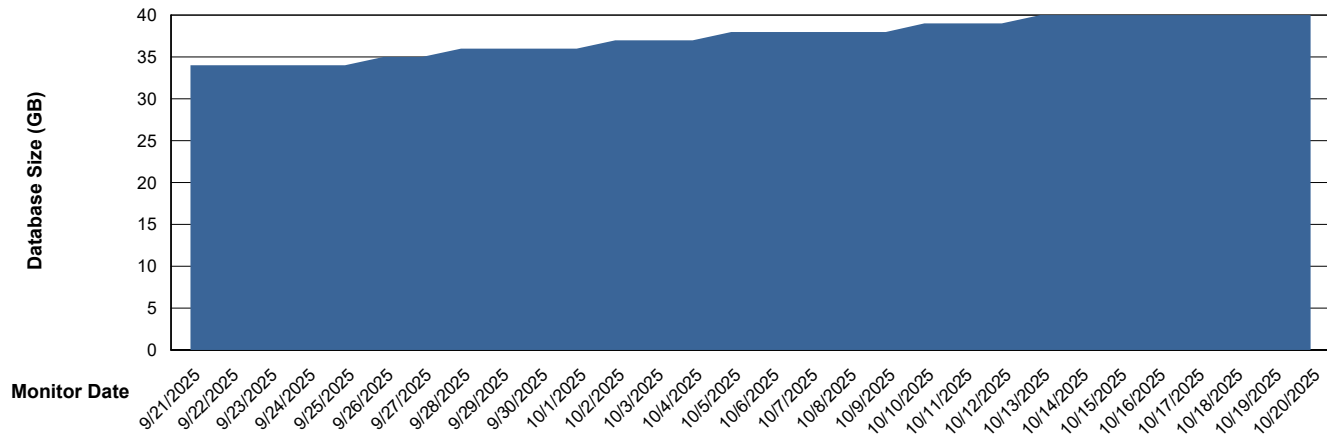

Customer ECT OCI TOR Production
Database ID 219

DATABASE SIZE ECT-BI-TOR_ABS1

Database growth over last month

DATABASE SIZE ECT-DBS1-TOR_PROD_ABS1

Database growth over last month

Weekly SLA Customer Report