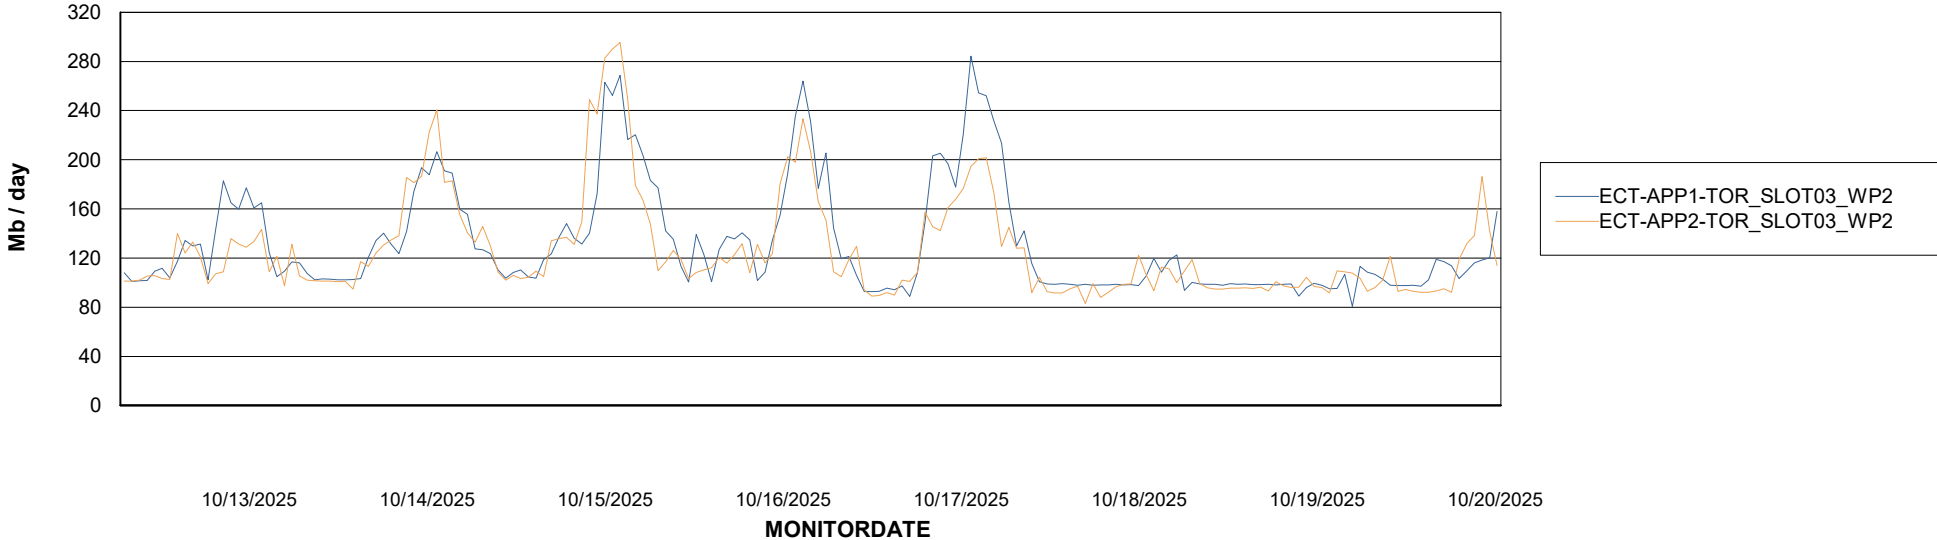

ABSSolute Web Component Services

Avg memory used per ABS Web component