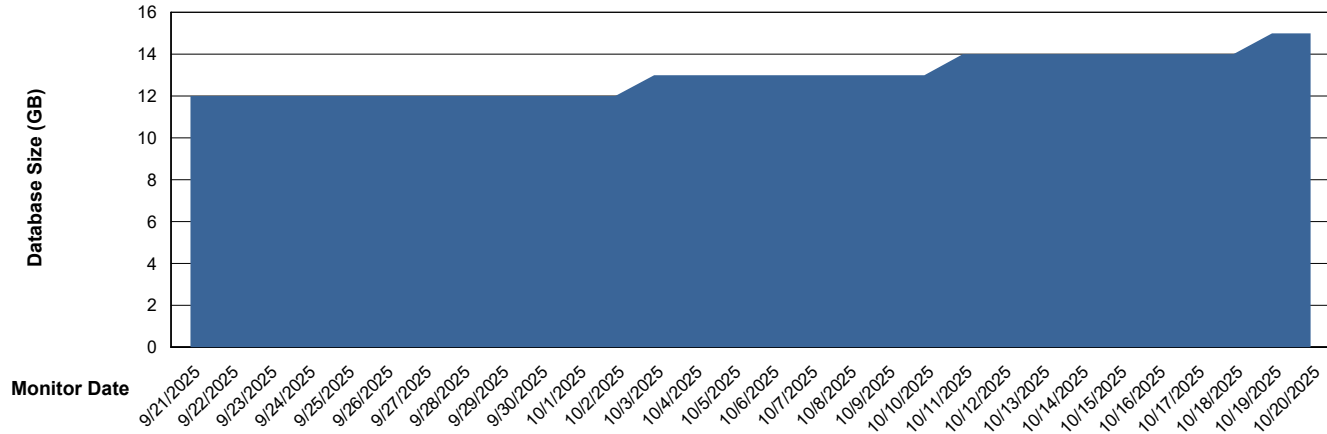

DATABASE SIZE ECT-BI-TOR_ABS1

Database growth over last month