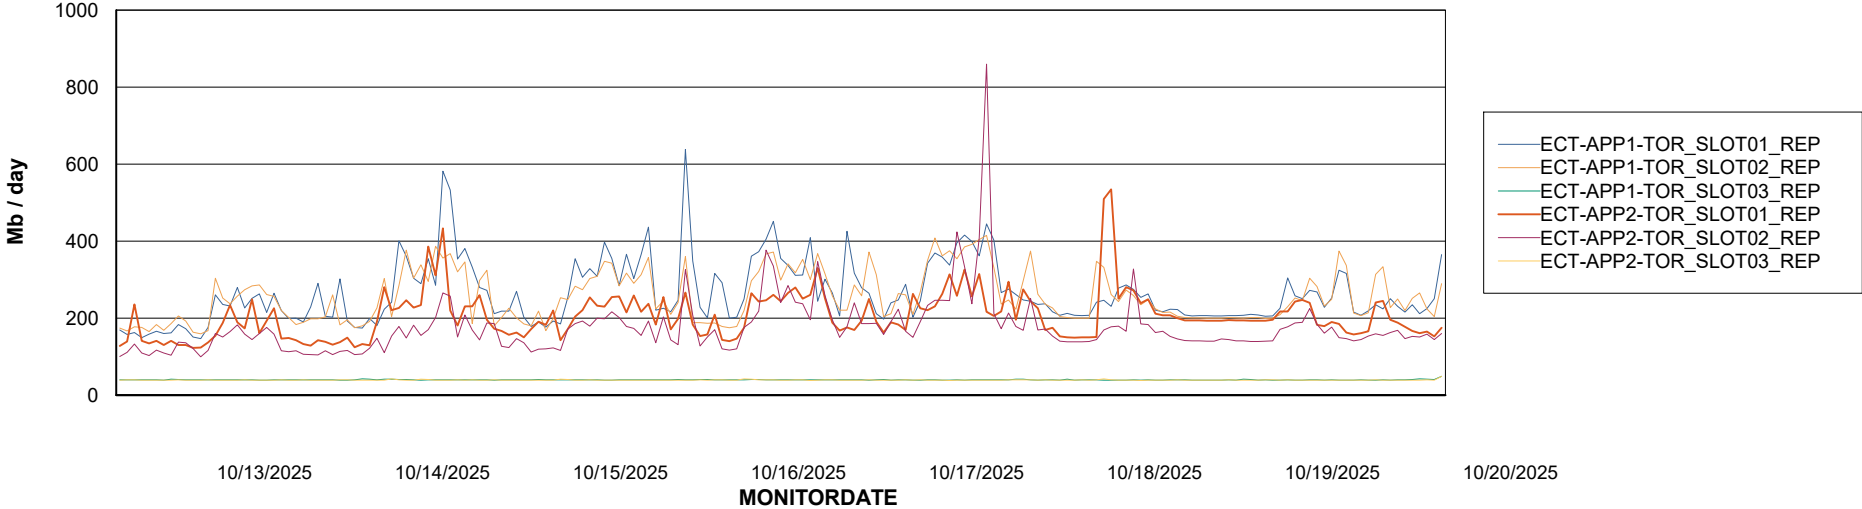

Avg users per day per ABS server

Weekly SLA Customer Report

Customer ECT OCI TOR Production
Database ID 219

ABSSolute Application ReportServer Services

Avg memory used per ReportServer Service

Weekly SLA Customer Report