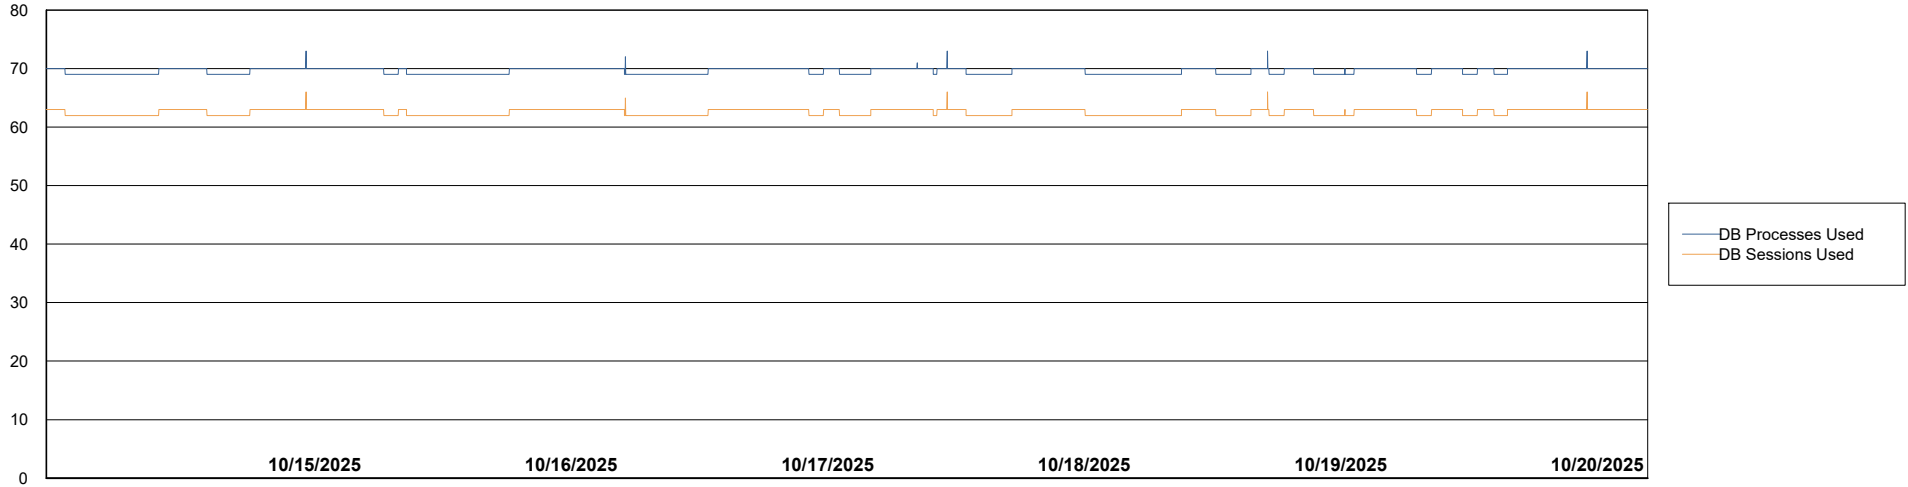

Database Performance ECT-DBS2-TOR_PROD_HSBABS1

DB Processes Max 4
DB Processes Max 1,000
DB Processes Max 0