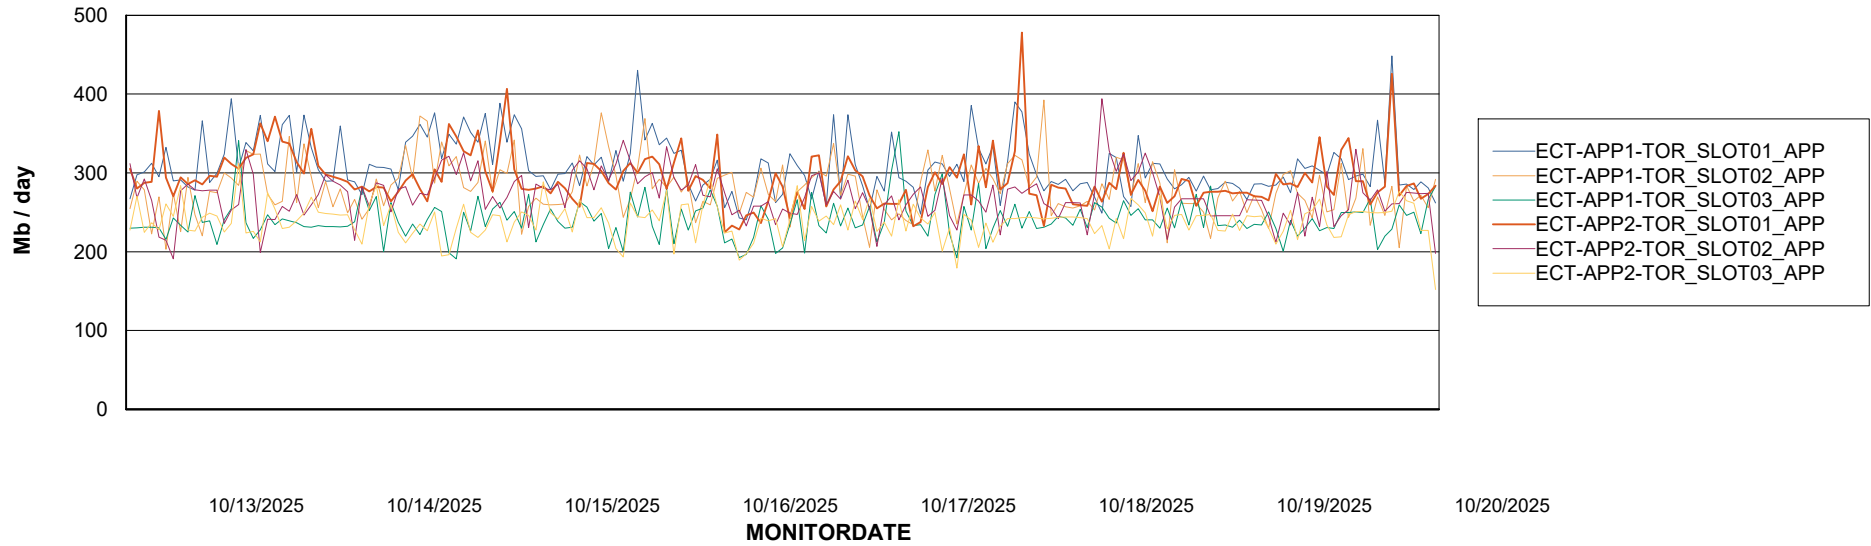

Standby Database Health ECT OCI TOR Production

Recovery lag for last 7 days

Weekly SLA Customer Report

Customer ECT OCI TOR Production
Database ID 219

ABSSolute Application Server Services

Avg memory used per ABS Server Service