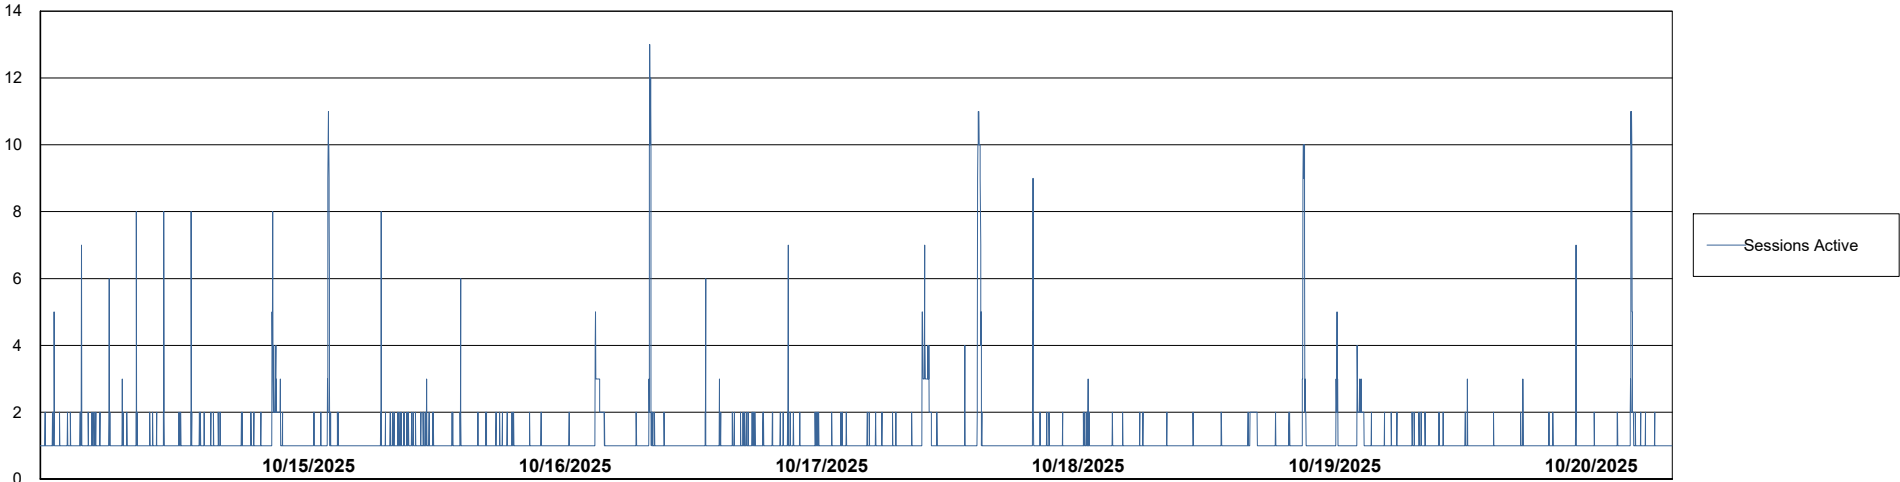

Weekly SLA Customer Report

Customer ECT OCI TOR Production
Database ID 219

Database Performance ECT-BI-TOR_ABS1

Weekly SLA Customer Report

Customer ECT OCI TOR Production
Database ID 219

Database Performance ECT-DBS1-TOR_PROD_ABS1