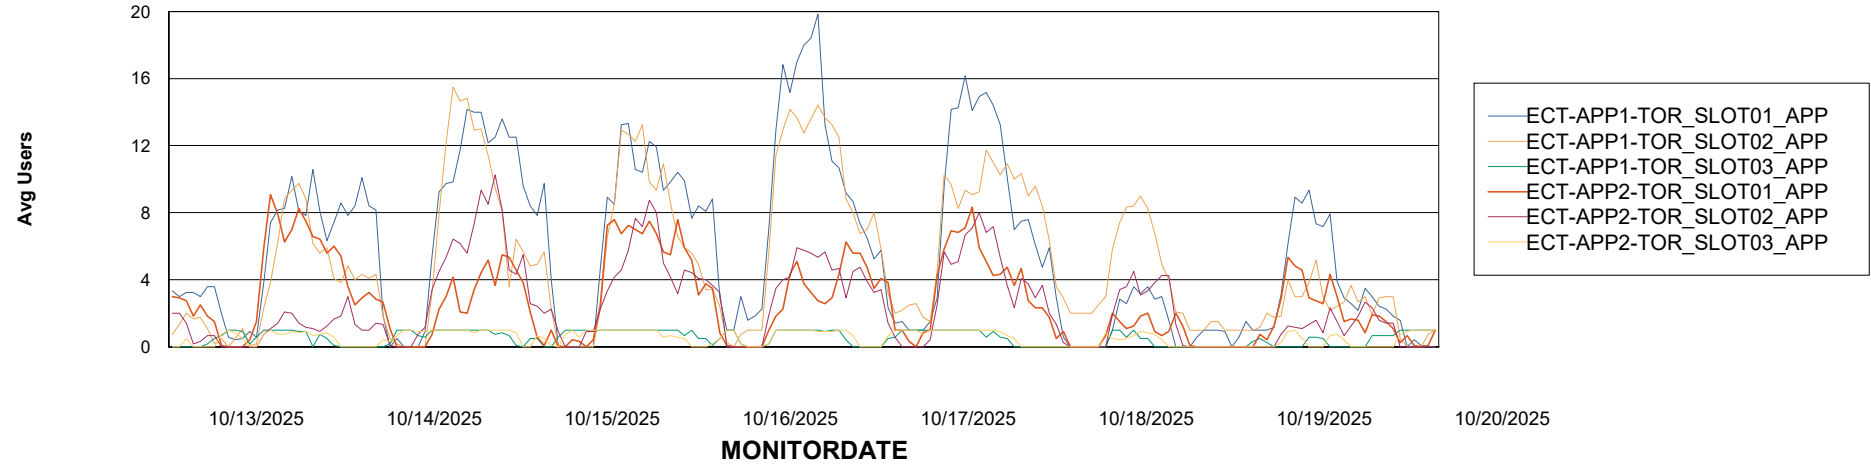

Avg users per day per ABS server