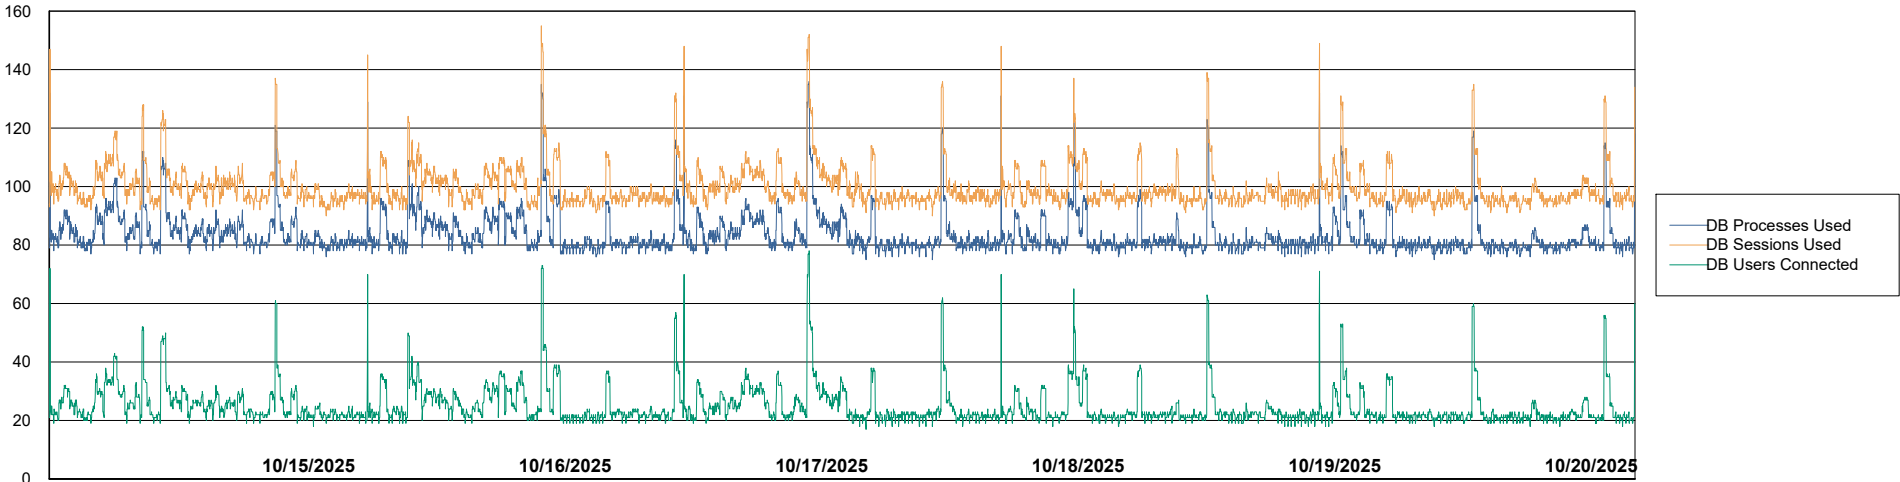

Database Performance ECT-BI-TOR_ABS1