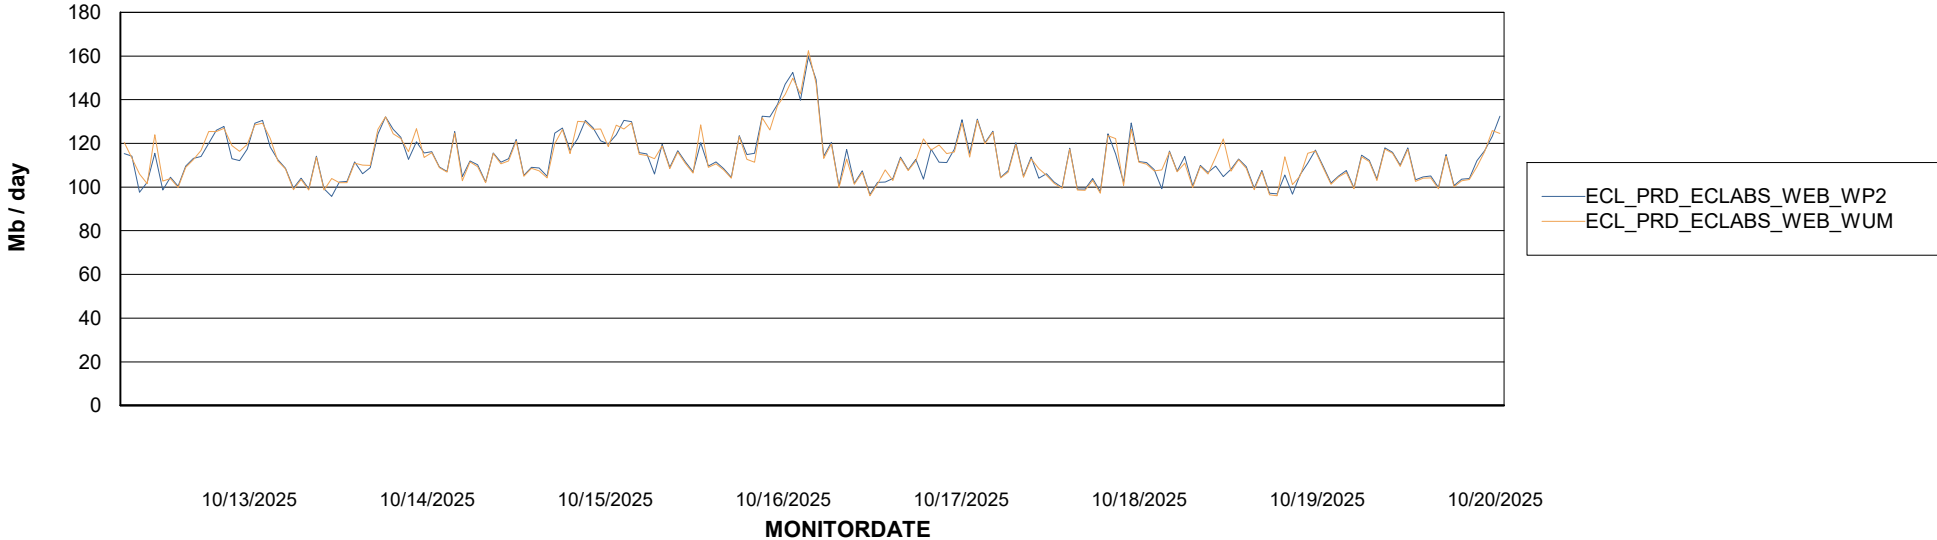

ABSSolute Web Component Services

Avg memory used per ABS Web component