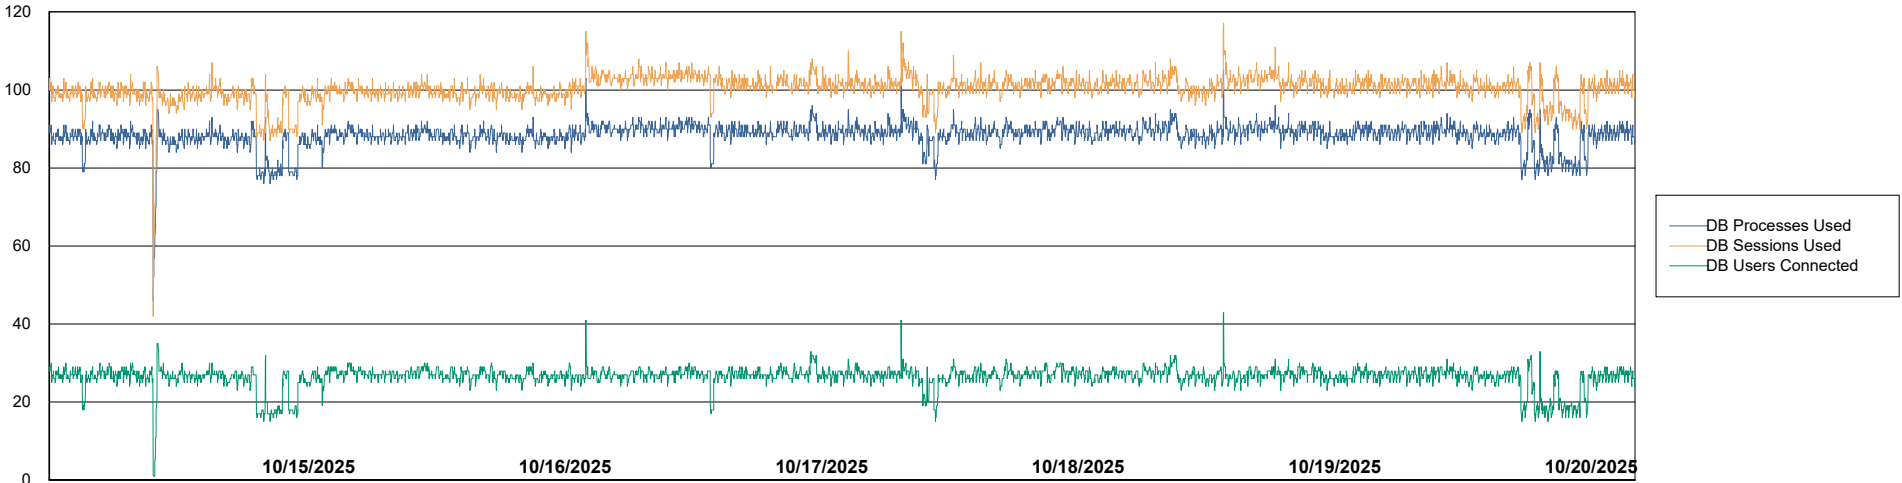

Weekly SLA Customer Report

Customer ECL_Production
Database ID 156

Database Performance ECL_PRD_ECLABS_ABS1

Weekly SLA Customer Report

Customer ECL_Production
Database ID 156

Database Performance ECL_PRD_ECL-ABS-BI_ABS1