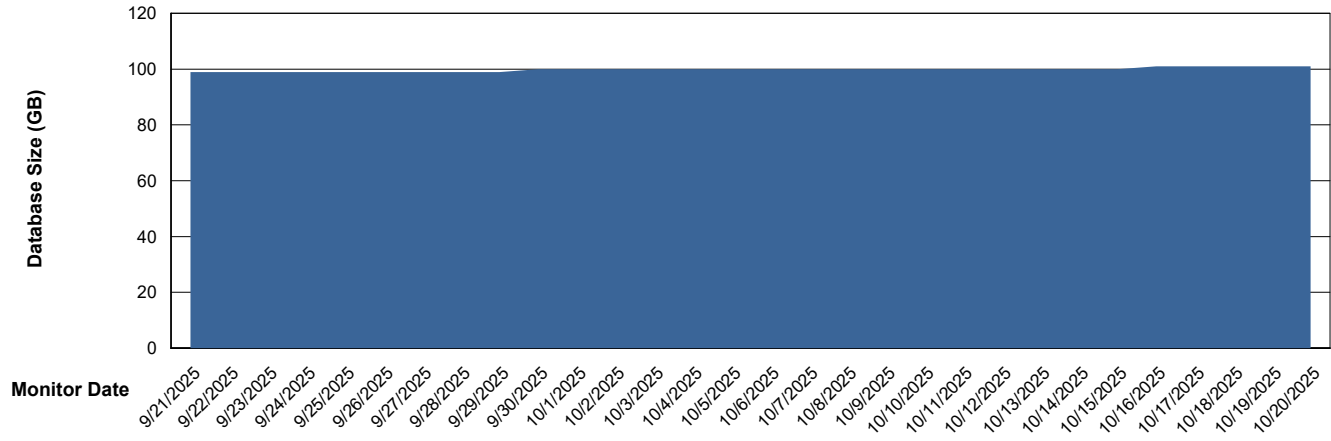

Weekly SLA Customer Report

Customer ECL_Production
Database ID 156

Database Performance ECL_PRD_ECLABS-TEST_HSBABS1

Weekly SLA Customer Report

Customer ECL_Production
Database ID 156

DATABASE SIZE ECL_PRD_ECLABS_ABS1

Database growth over last month

DATABASE SIZE ECL_PRD_ECL-ABS-BI_ABS1

Database growth over last month

Weekly SLA Customer Report

Customer ECL_Production
Database ID 156

Database Tablespace ECL_PRD_ECLABS_ABS1