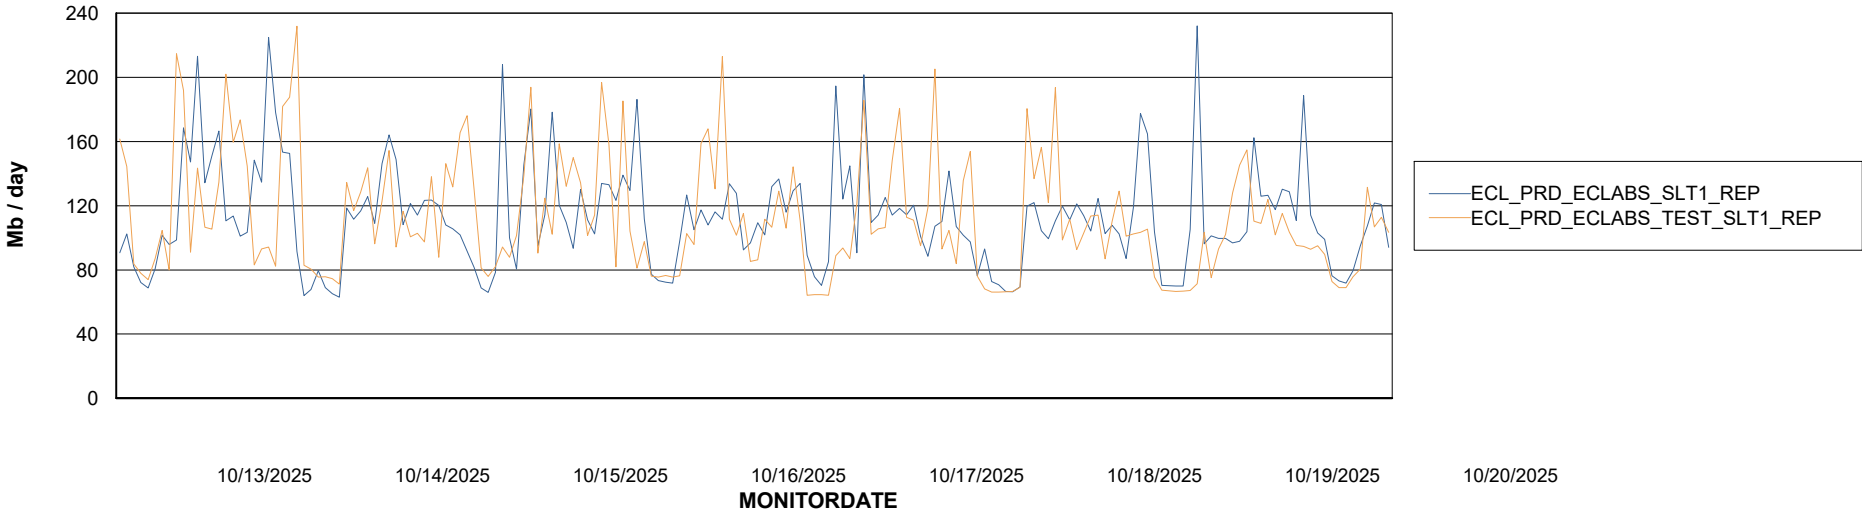

Avg memory used per ABS Server Service

Avg users per day per ABS server

Weekly SLA Customer Report

Customer ECL_Production
Database ID 156

ABSSolute Application ReportServer Services

Avg memory used per ReportServer Service