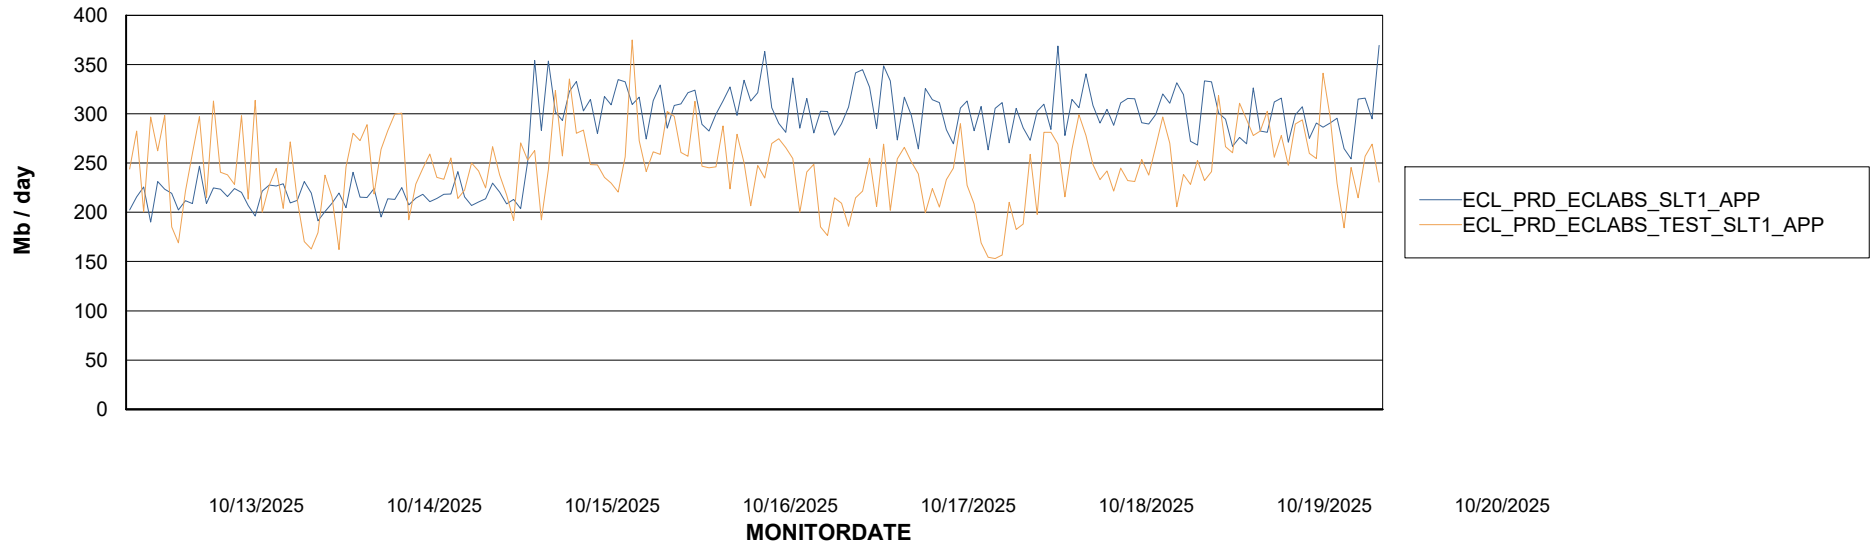

ABSSolute Application Server Services

Avg memory used per ABS Server Service