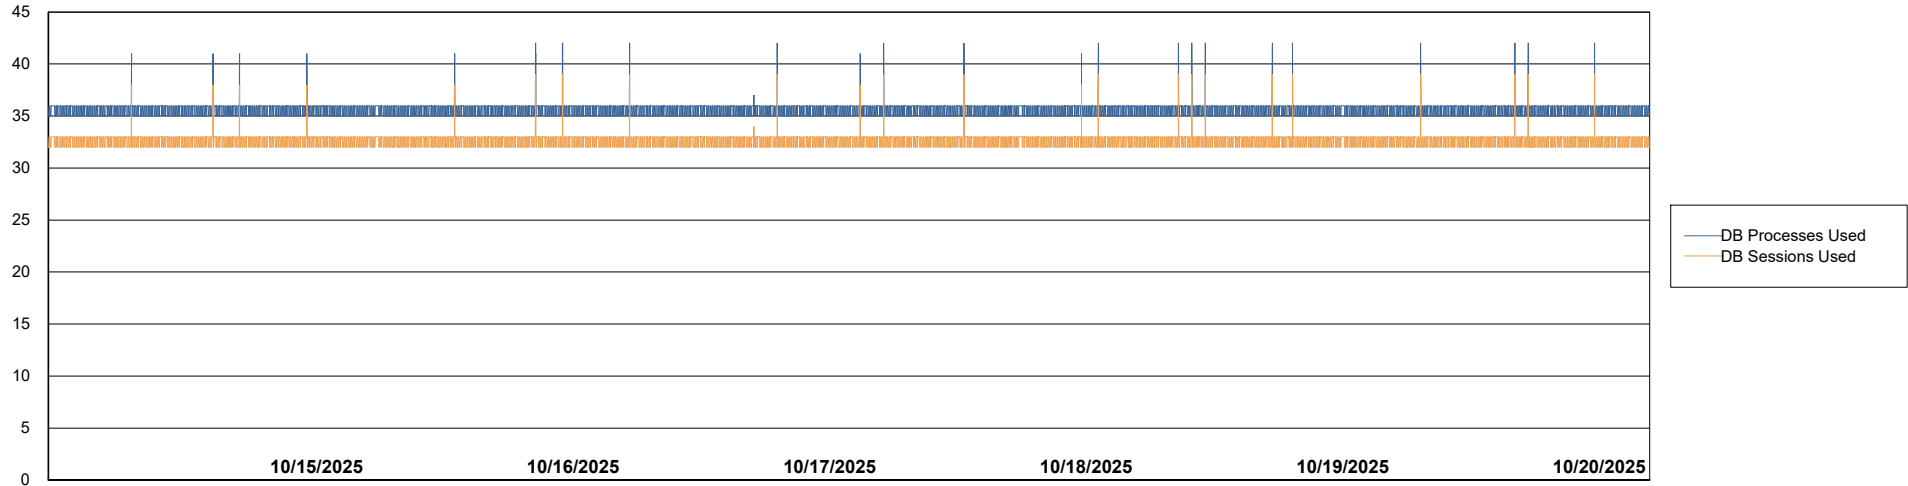

Database Performance ECL_PRD_ECLABS-TEST_HSBABS1