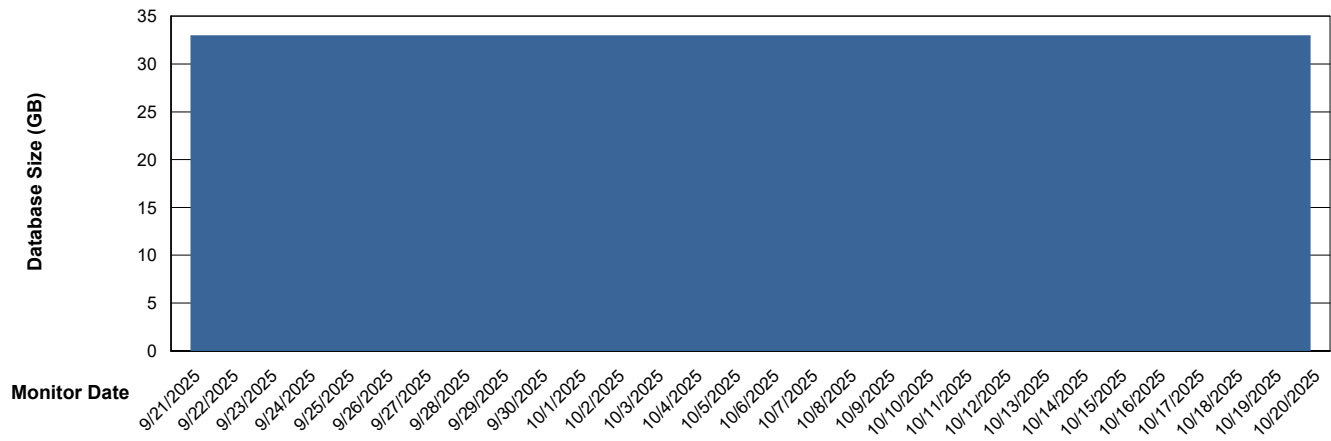

Weekly SLA Customer Report

Customer ECL_Production
Database ID 156

Database Performance ECL_PRD_ECLABS-TEST_HSBABS1

Weekly SLA Customer Report

Customer ECL_Production
Database ID 156

DATABASE SIZE ECL_PRD_ECLABS_ABS1

Database growth over last month

DATABASE SIZE ECL_PRD_ECL-ABS-BI_ABS1

Database growth over last month

Weekly SLA Customer Report

Customer ECL_Production
Database ID 156

Database Tablespace ECL_PRD_ECLABS_ABS1