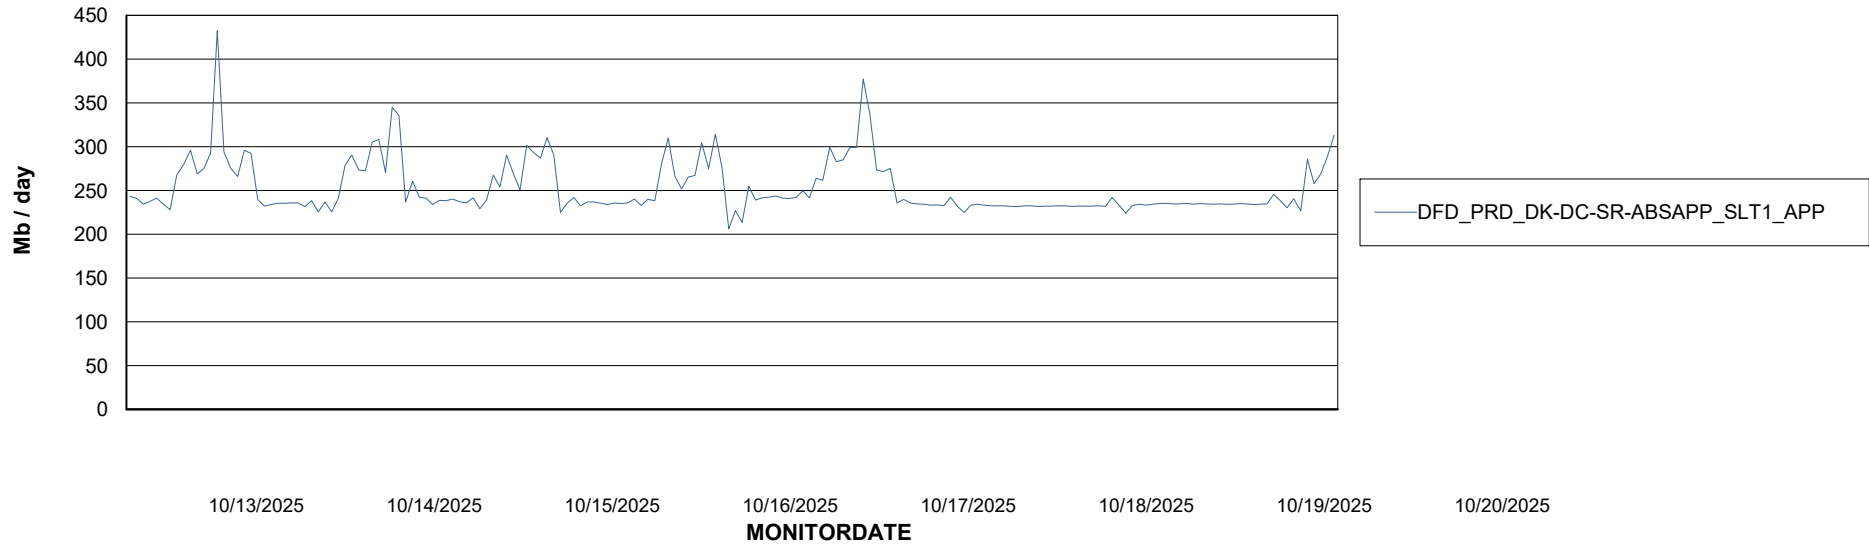

ABSSolute Application Server Services

Avg memory used per ABS Server Service