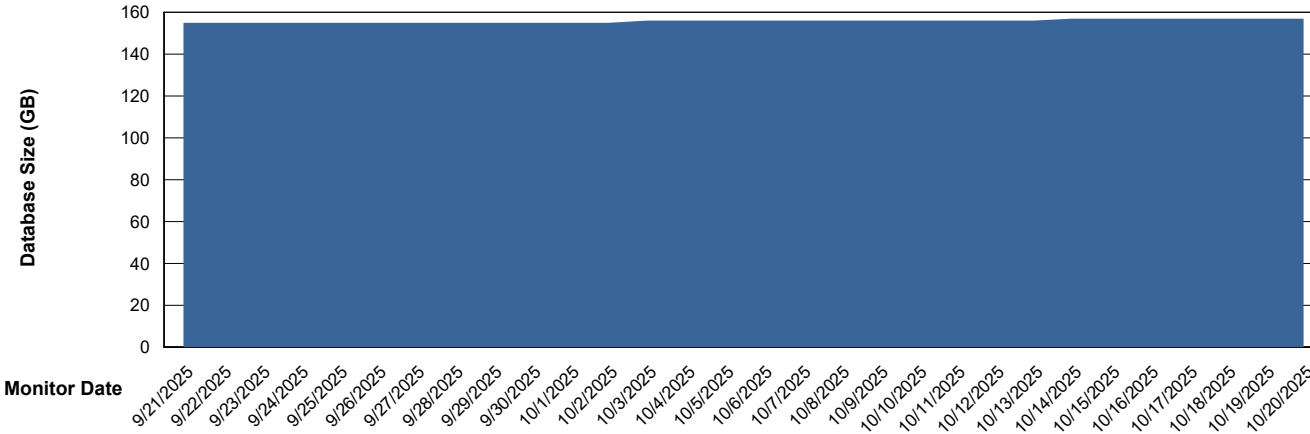

Database growth over last month

Database Tablespace DFD_PRD_DK-DC-SR-ABSDB_ABS1

Date	Tablespace Name	Filesize (Gb)	Usedsize (Gb)	Percentage free
10/20/2025	ABSDATA	101	46	55
	INDX	136	102	25
10/19/2025	ABSDATA	101	46	55
	INDX	136	102	25
10/18/2025	ABSDATA	101	46	55
	INDX	136	102	25
10/17/2025	ABSDATA	101	46	55
	INDX	136	102	25
10/16/2025	ABSDATA	101	46	55
	INDX	136	102	25
10/15/2025	ABSDATA	101	46	55
	INDX	136	102	25
10/14/2025	ABSDATA	101	46	55
	INDX	136	102	25