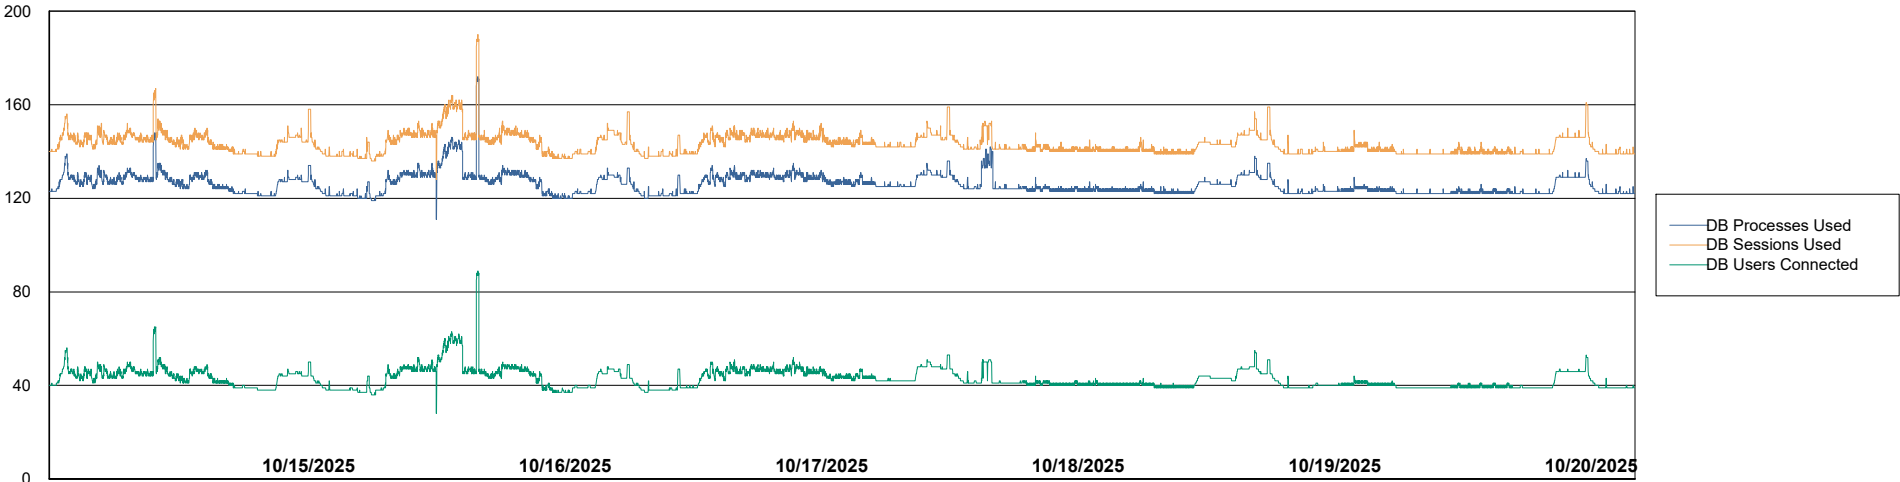

Database Performance CUS_PRD_ABSDB1_ABS1