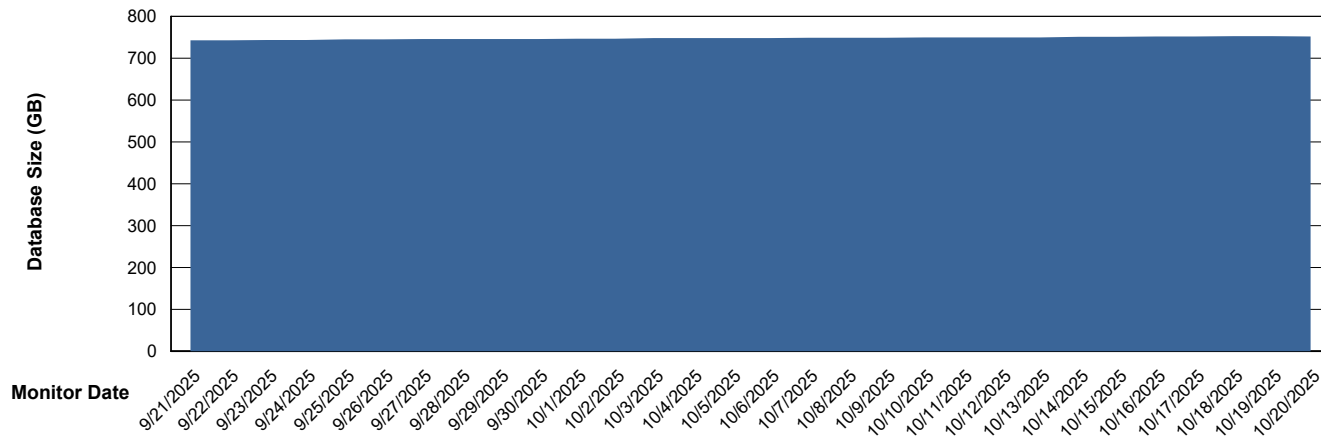

DATABASE SIZE CUS_PRD_ABSDB1_ABS1

Database growth over last month