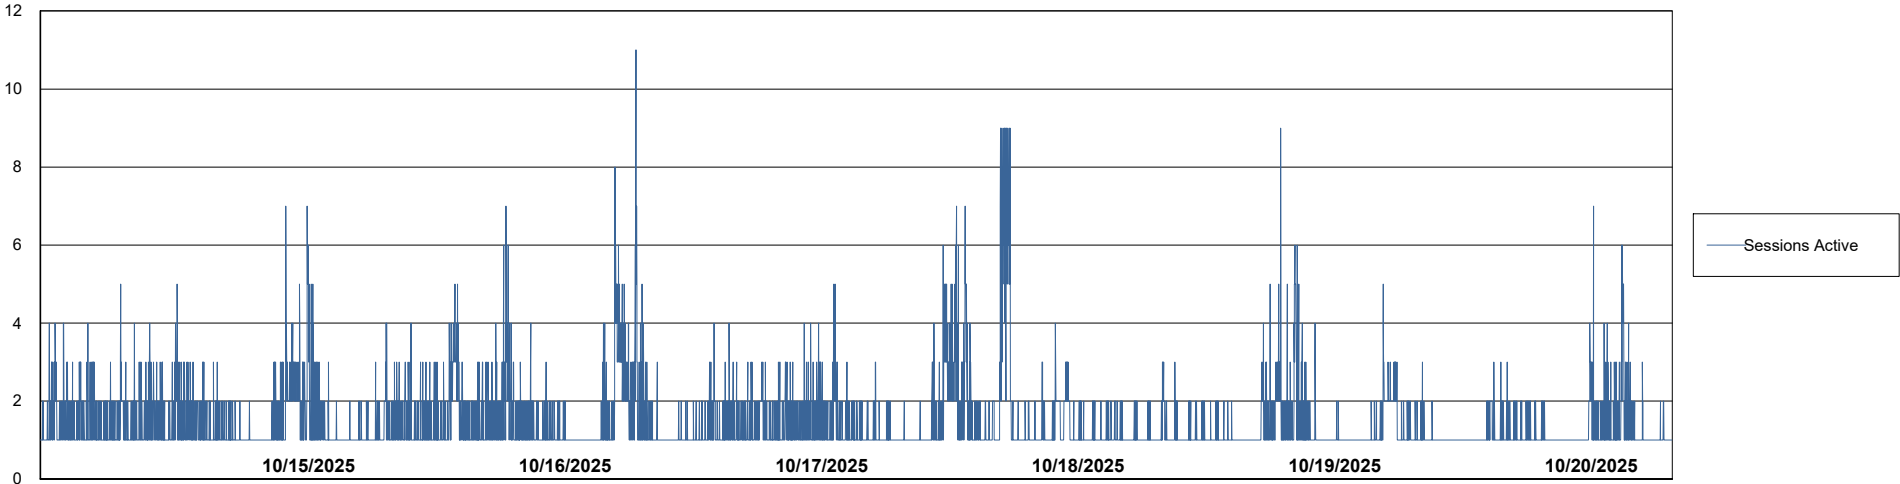

Database Performance CUS_PRD_ABSDB1_ABS1