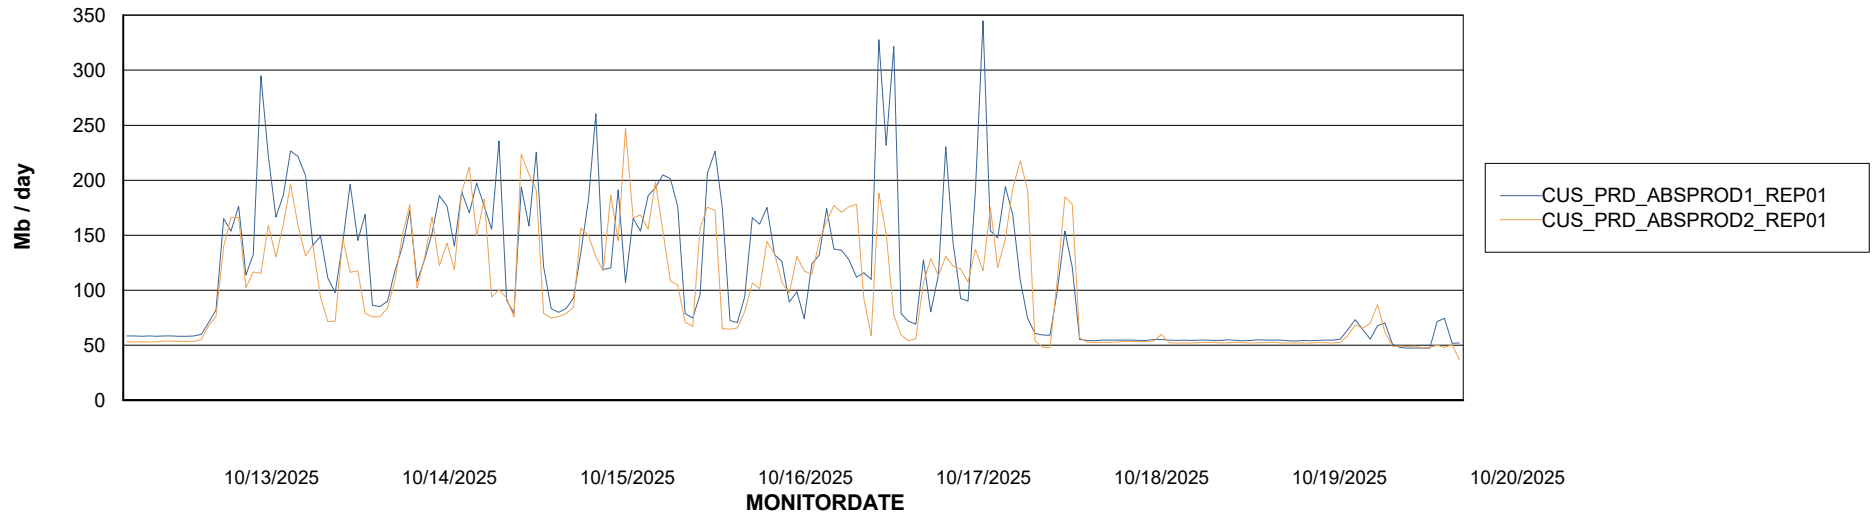

Avg users per day per ABS server

Weekly SLA Customer Report

Customer CUS_Production (24/7)
Database ID 131

ABSSolute Application ReportServer Services

Avg memory used per ReportServer Service

Weekly SLA Customer Report