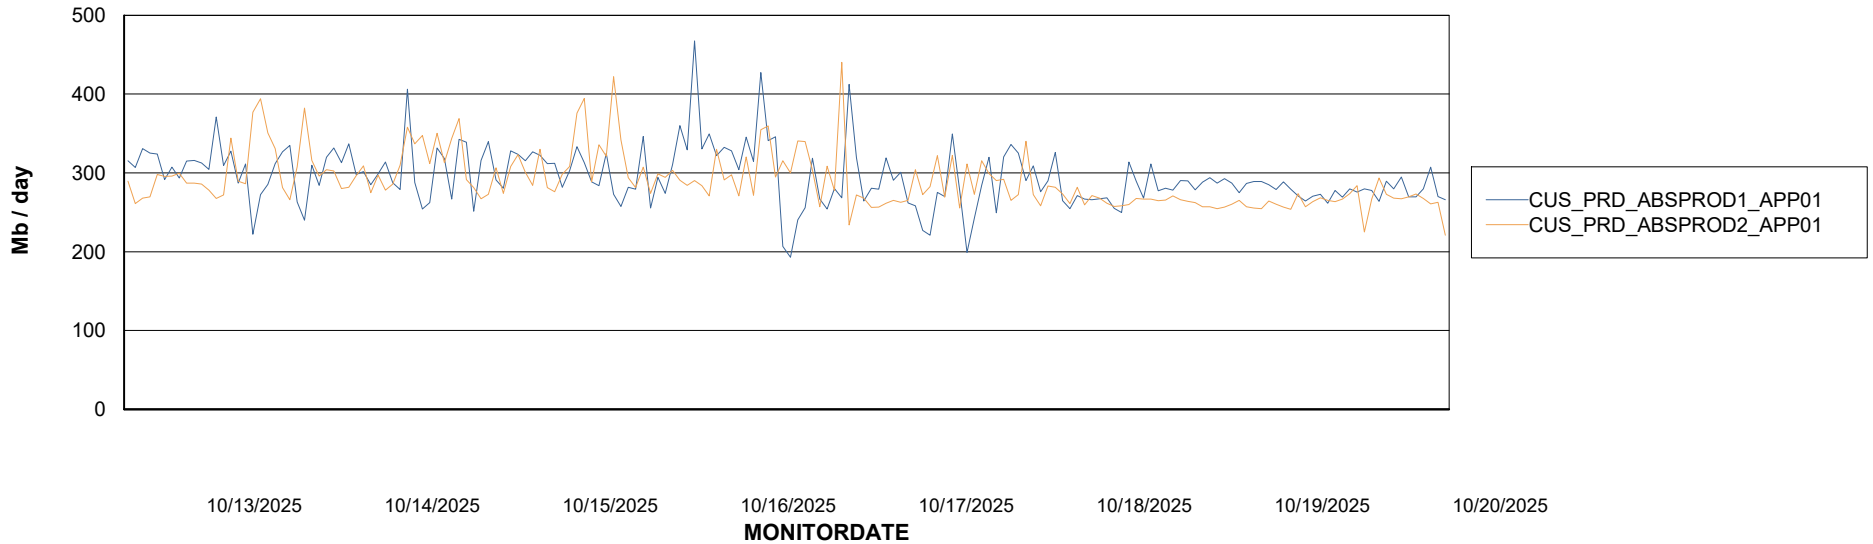

Standby Database Health CUS_Production (24/7)

Recovery lag for last 7 days

Weekly SLA Customer Report

Customer CUS_Production (24/7)
Database ID 131

ABSSolute Application Server Services

Avg memory used per ABS Server Service