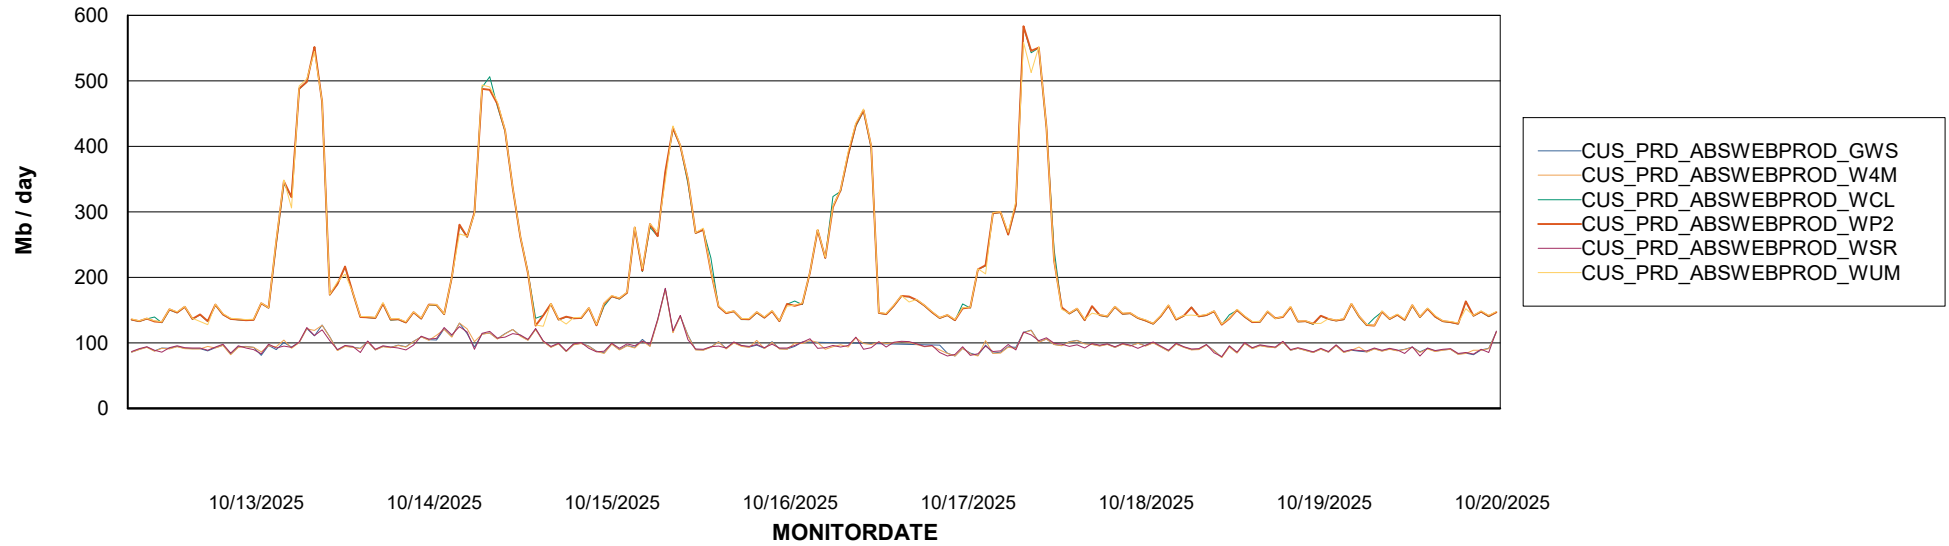

ABSSolute Web Component Services

Avg memory used per ABS Web component