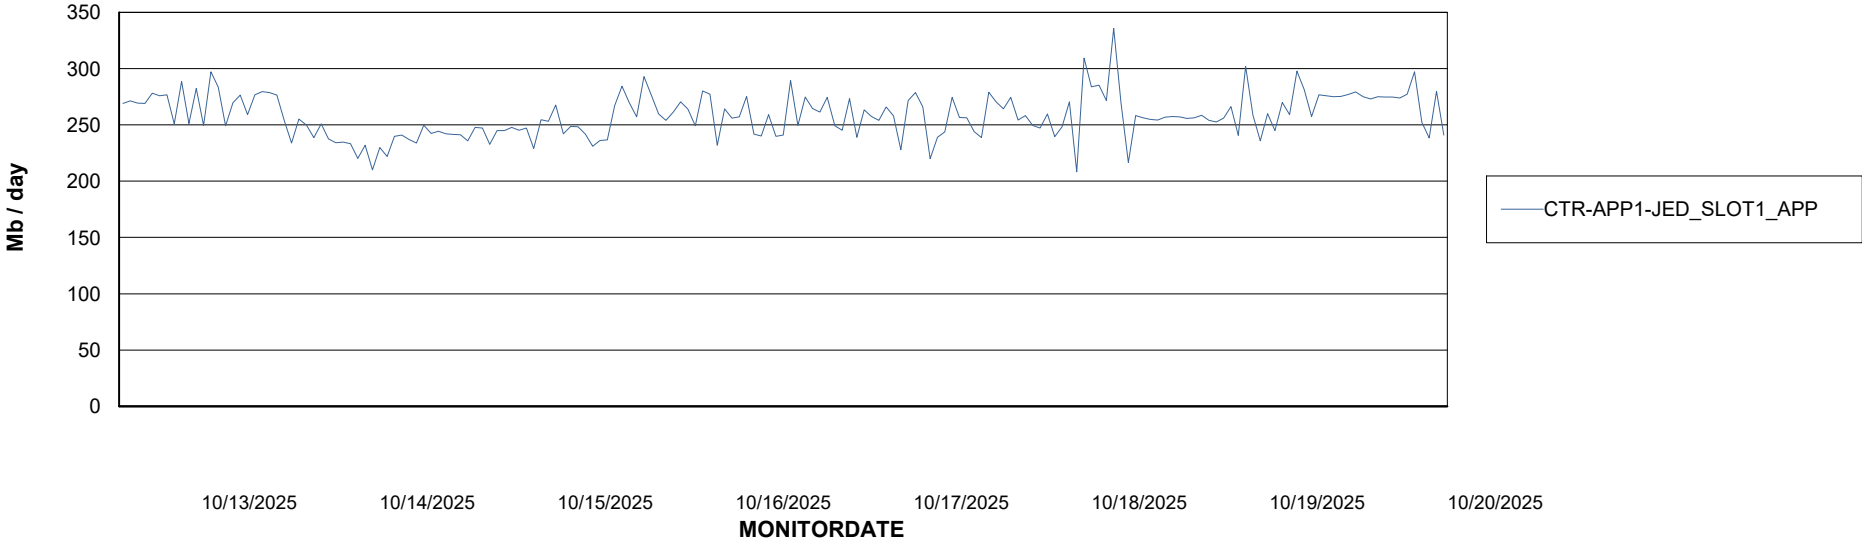

ABSSolute Application Server Services

Avg memory used per ABS Server Service