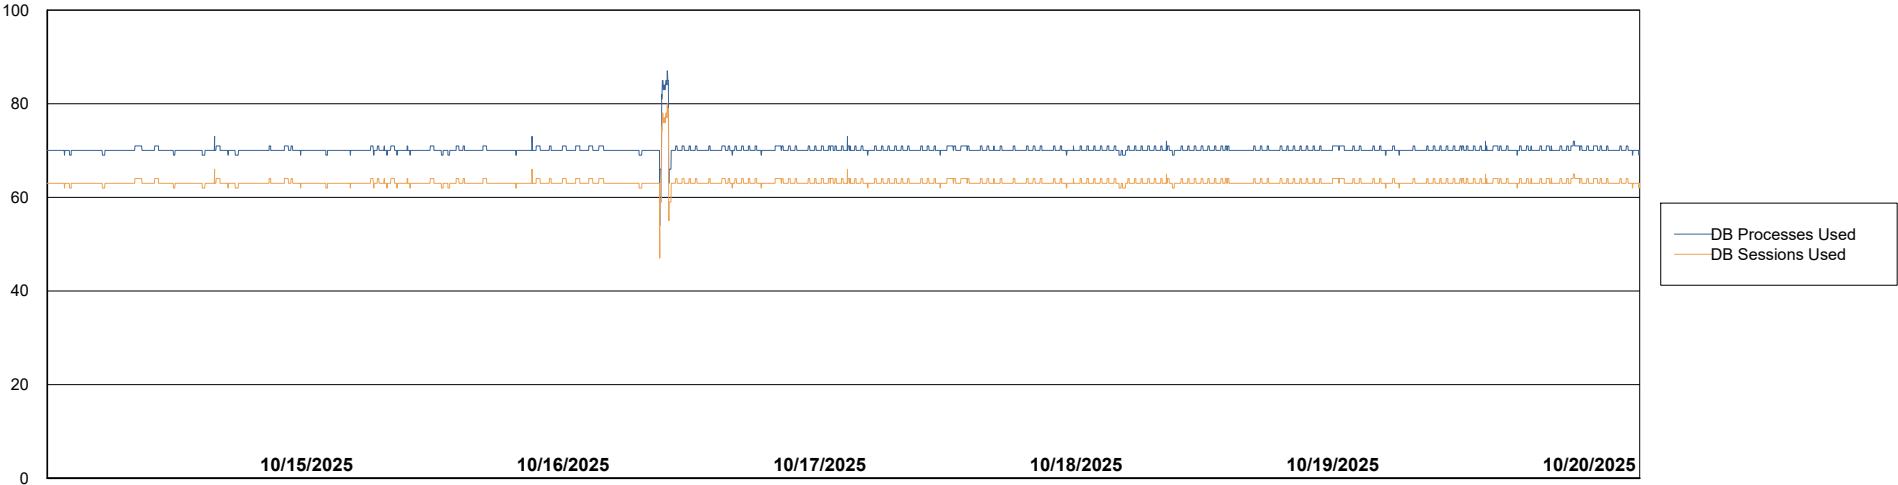

Database Performance CTR-DBS2-JED_PROD_HSBABS1

DB Processes Max 0
DB Processes Max 4
DB Processes Max 1,000