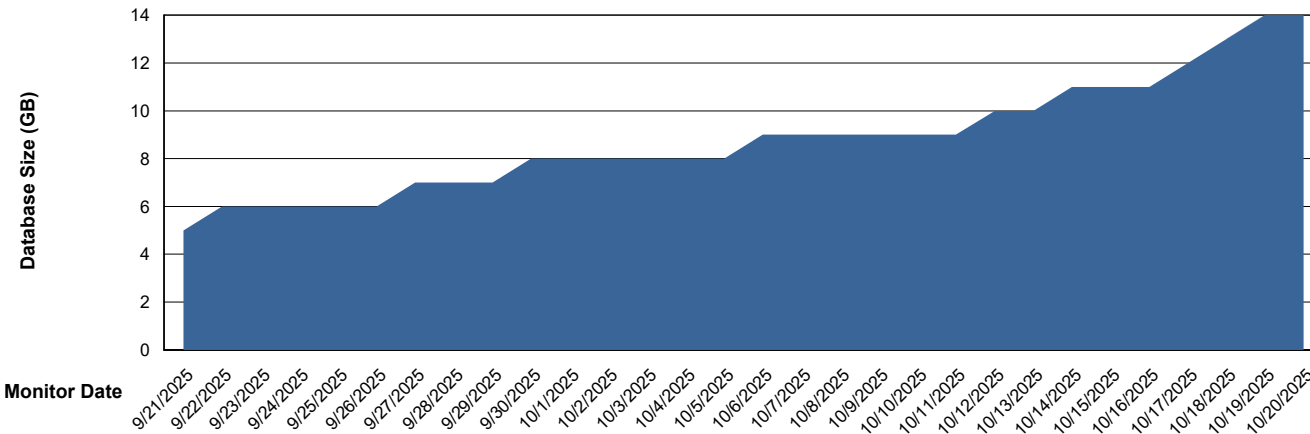

# Weekly SLA Customer Report

Customer CTR OCI JED Production  
Database ID 207

DATABASE SIZE CTR-BI-JED\_ABS1

### Database growth over last month

DATABASE SIZE CTR-DBS1-JED\_PROD\_ABS1

### Database growth over last month