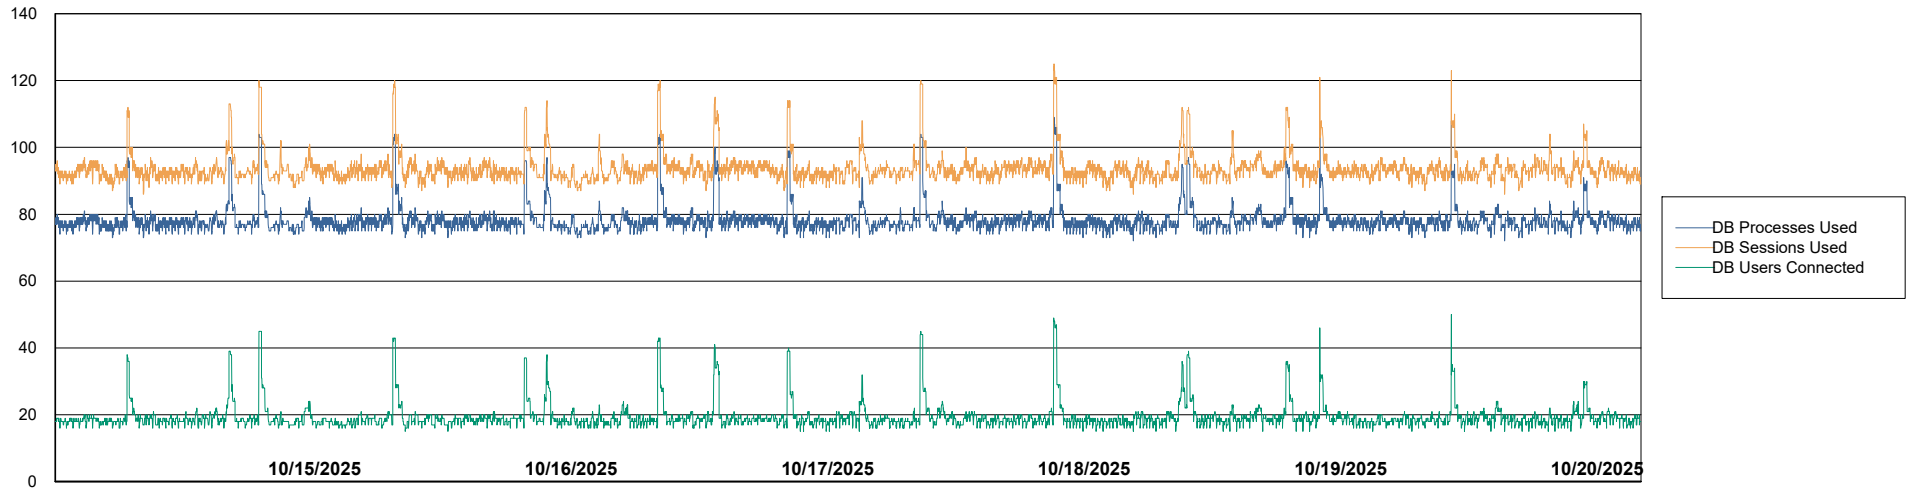

Database Performance CTR-BI-JED_ABS1