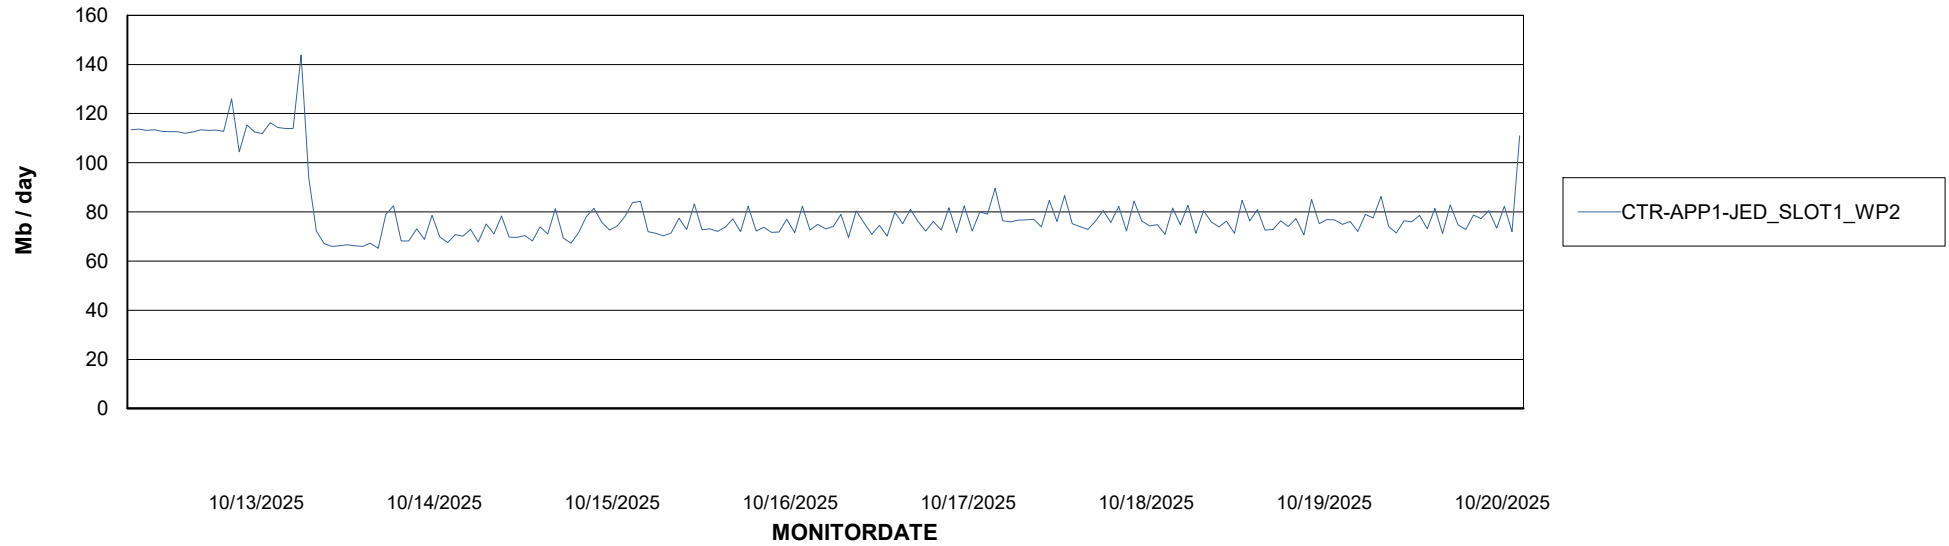

ABSSolute Web Component Services

Avg memory used per ABS Web component