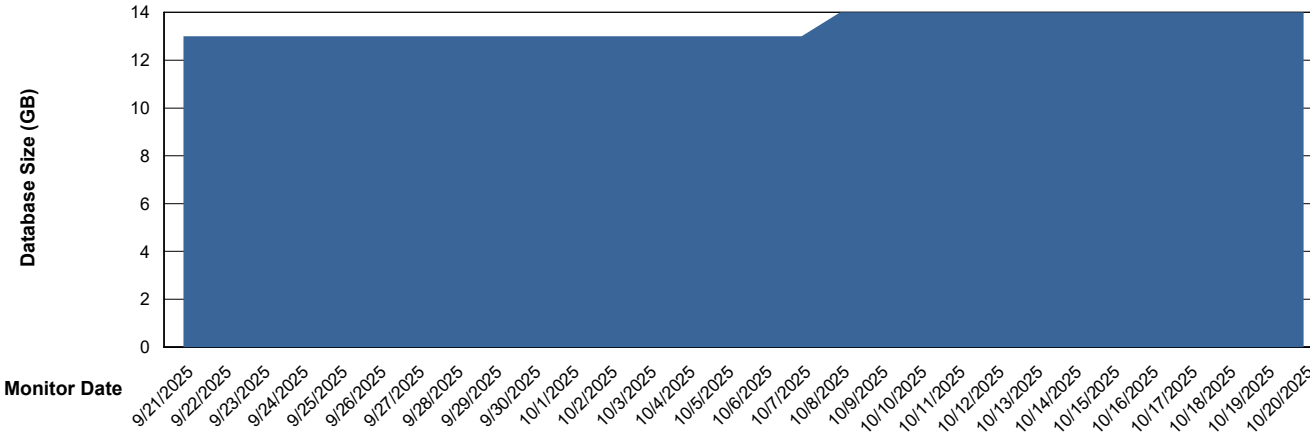

DATABASE SIZE CTR-BI-JED_ABS1

Database growth over last month