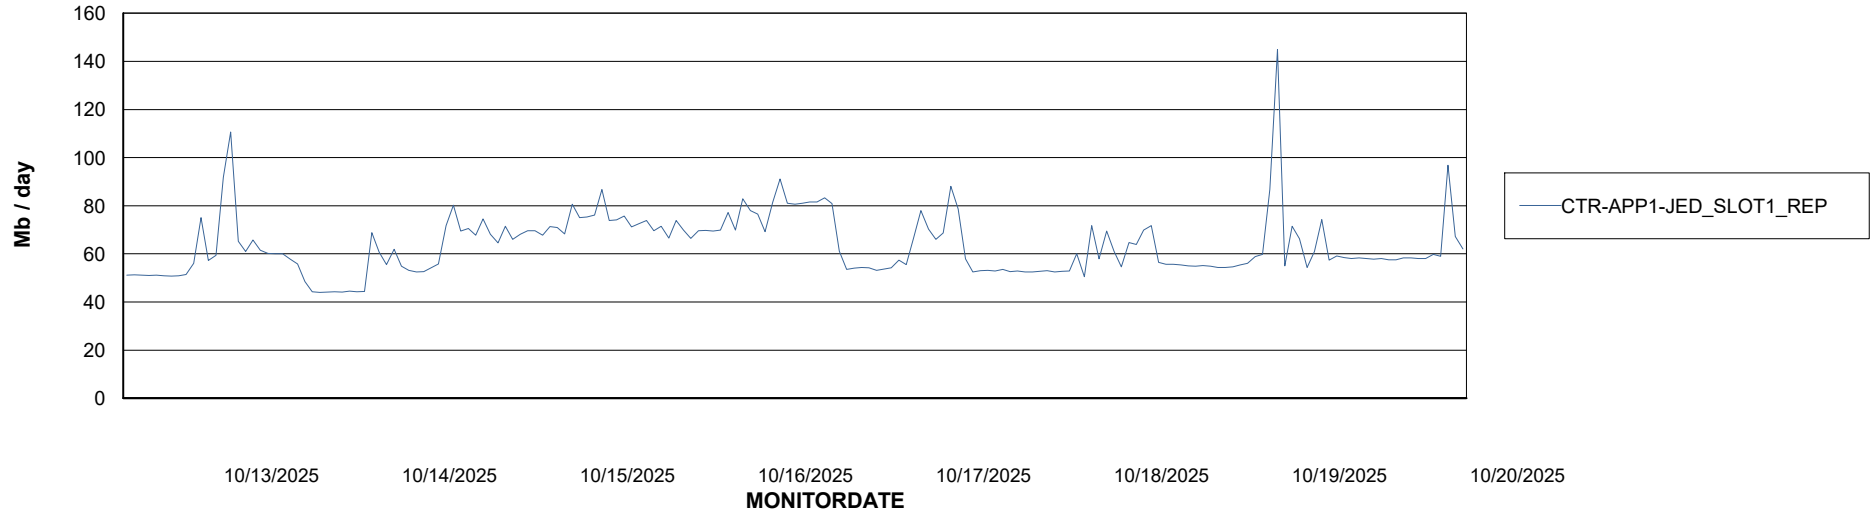

ABSSolute Application ReportServer Services

Avg memory used per ReportServer Service