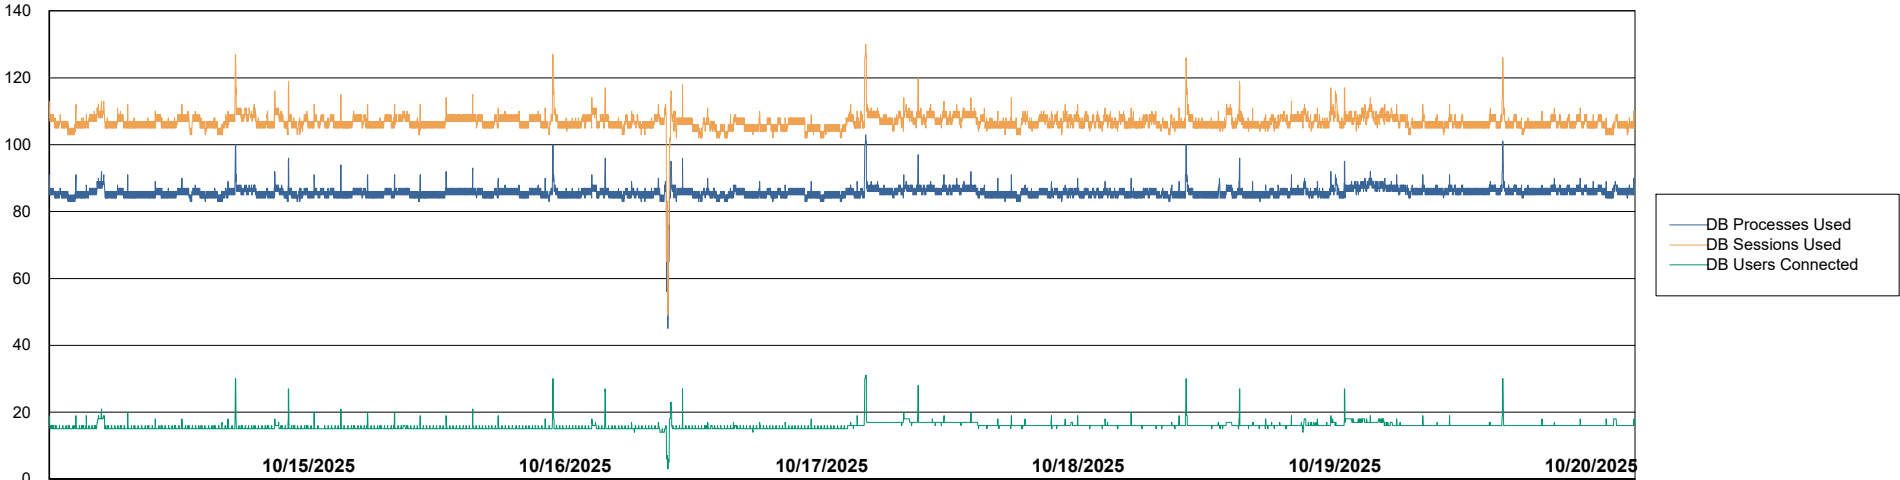

Database Performance CTR-DBS1-JED_PROD_ABS1