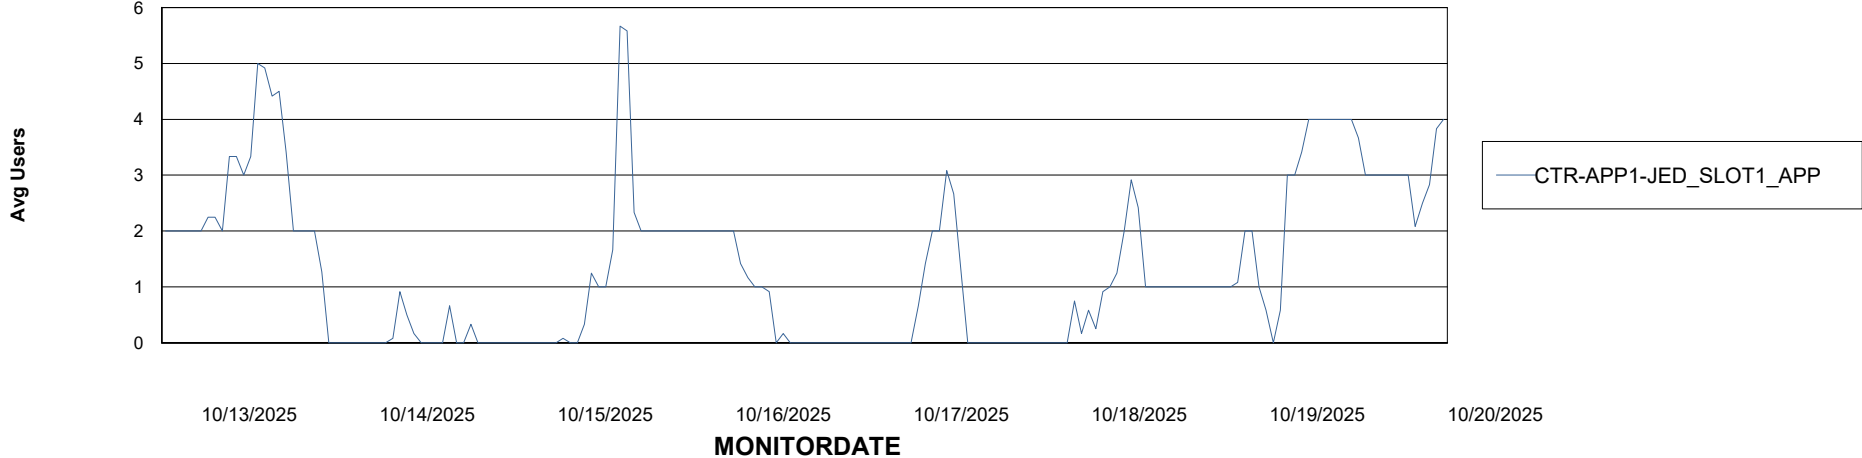

Avg users per day per ABS server