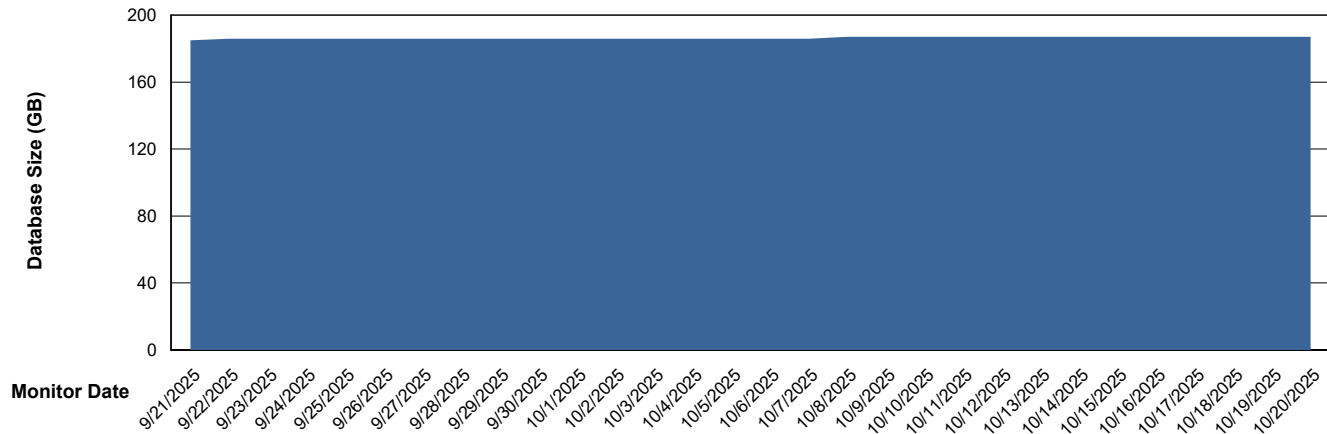

Customer AUJ_Production
Database ID 41

Database Performance AUJ_DB3_Primary

Weekly SLA Customer Report

Customer AUJ_Production
Database ID 41

DATABASE SIZE AUJ_ABSEM3_DB

Database growth over last month

DATABASE SIZE AUJ_BI3_DB

Database growth over last month

Weekly SLA Customer Report

Customer AUJ_Production
Database ID 41

DATABASE SIZE AUJ_DB3_Primary

Database growth over last month

Weekly SLA Customer Report

Customer AUJ_Production
 Database ID 41