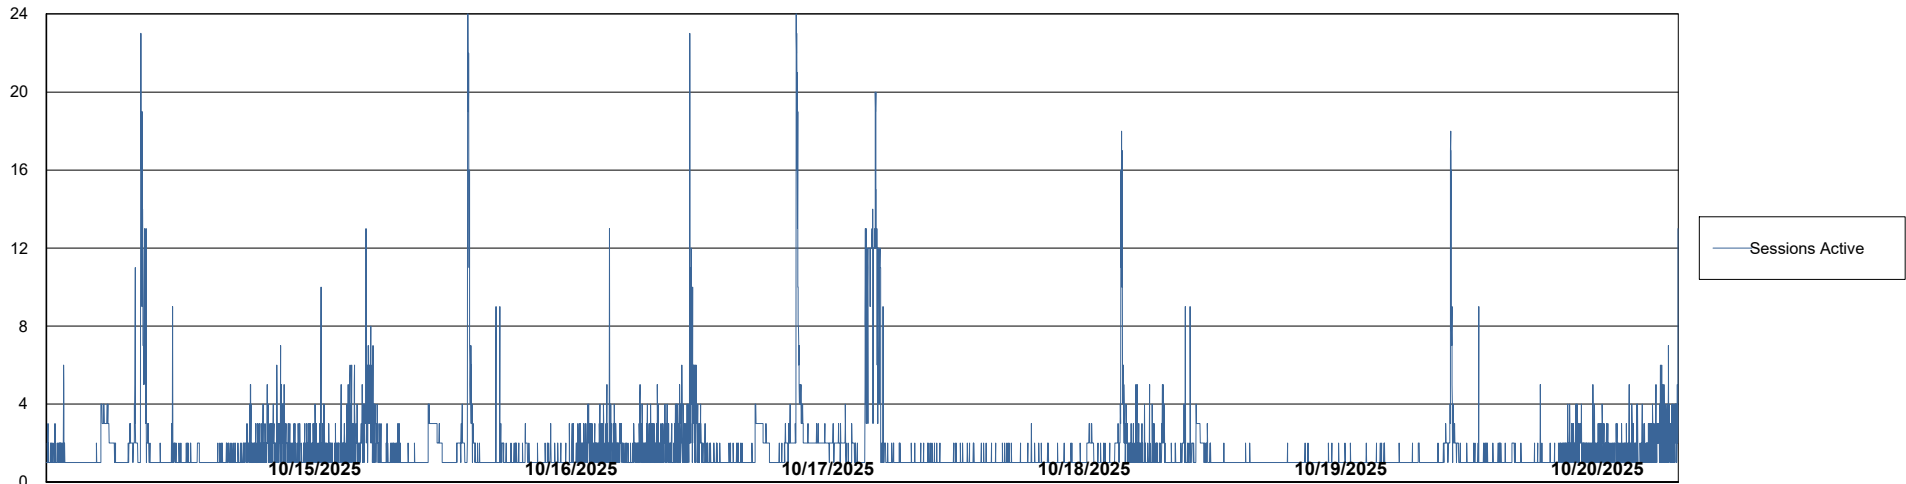

Database Performance AUJ_DB3_Primary