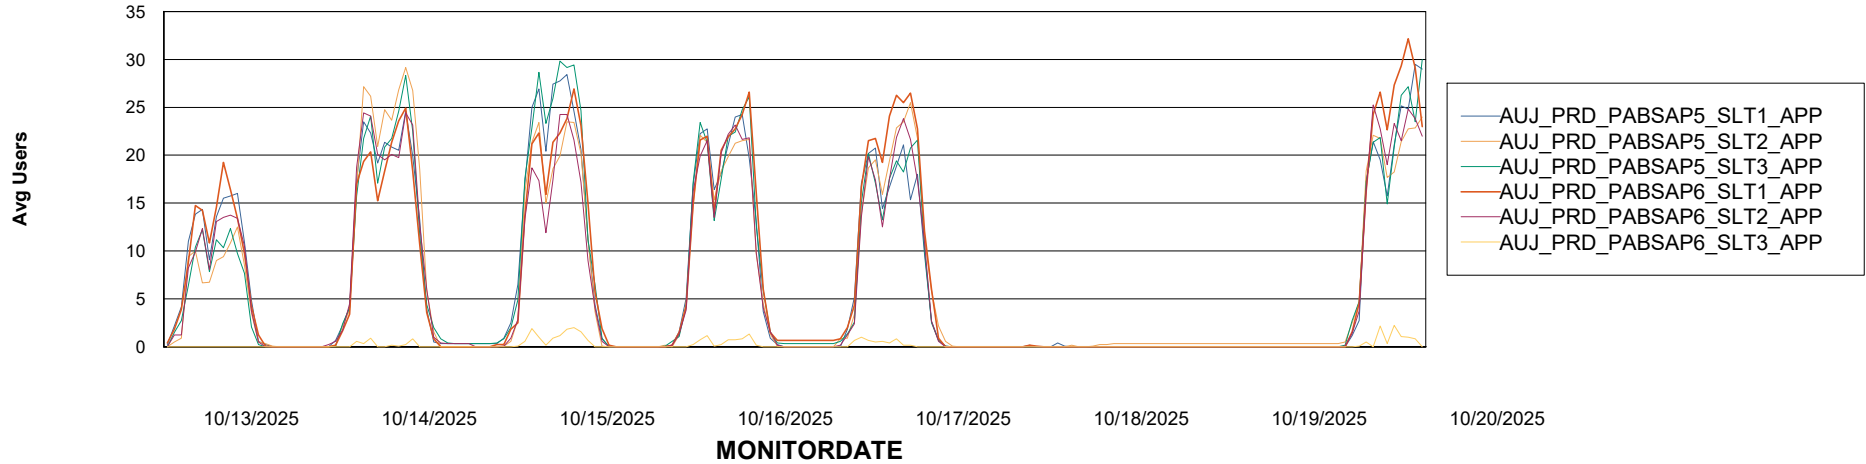

Weekly SLA Customer Report

Customer AUJ_Production
Database ID 41

ABSSolute Application Server Services

Avg memory used per ABS Server Service

Avg users per day per ABS server

Weekly SLA Customer Report

Customer AUJ_Production
Database ID 41