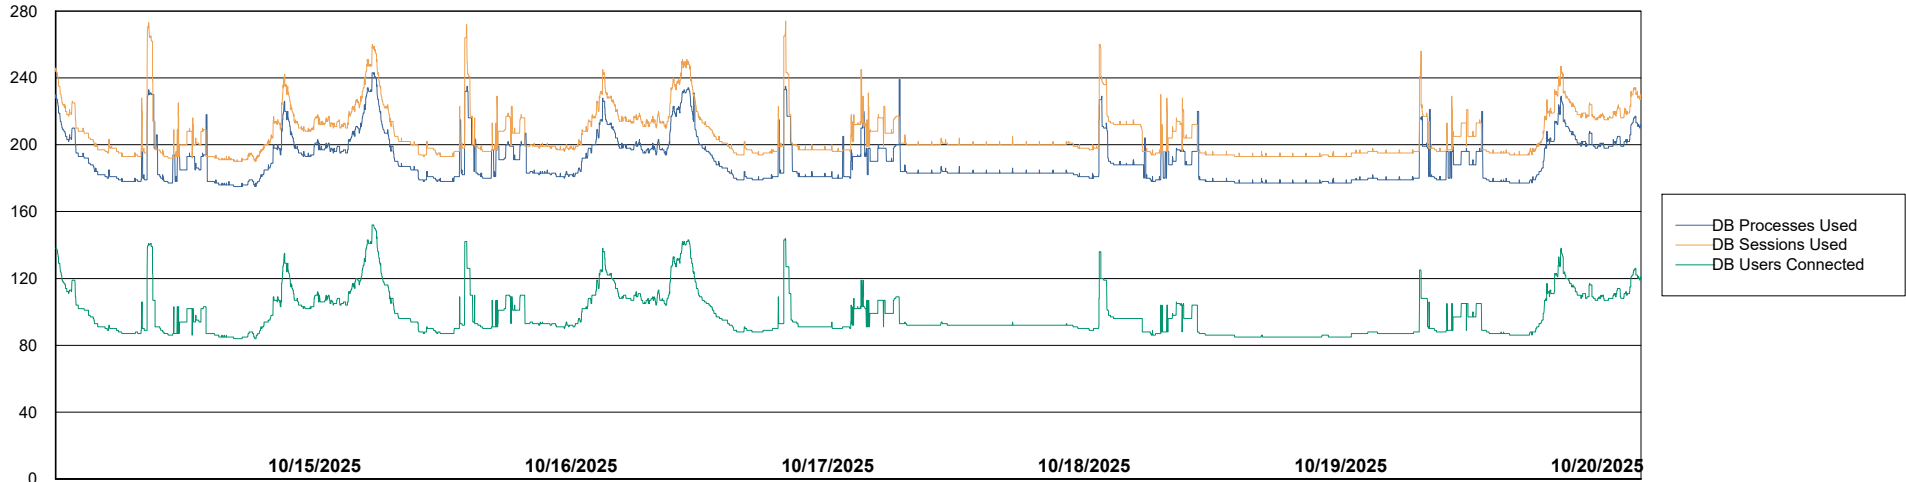

Database Performance AUJ_DB3_Primary