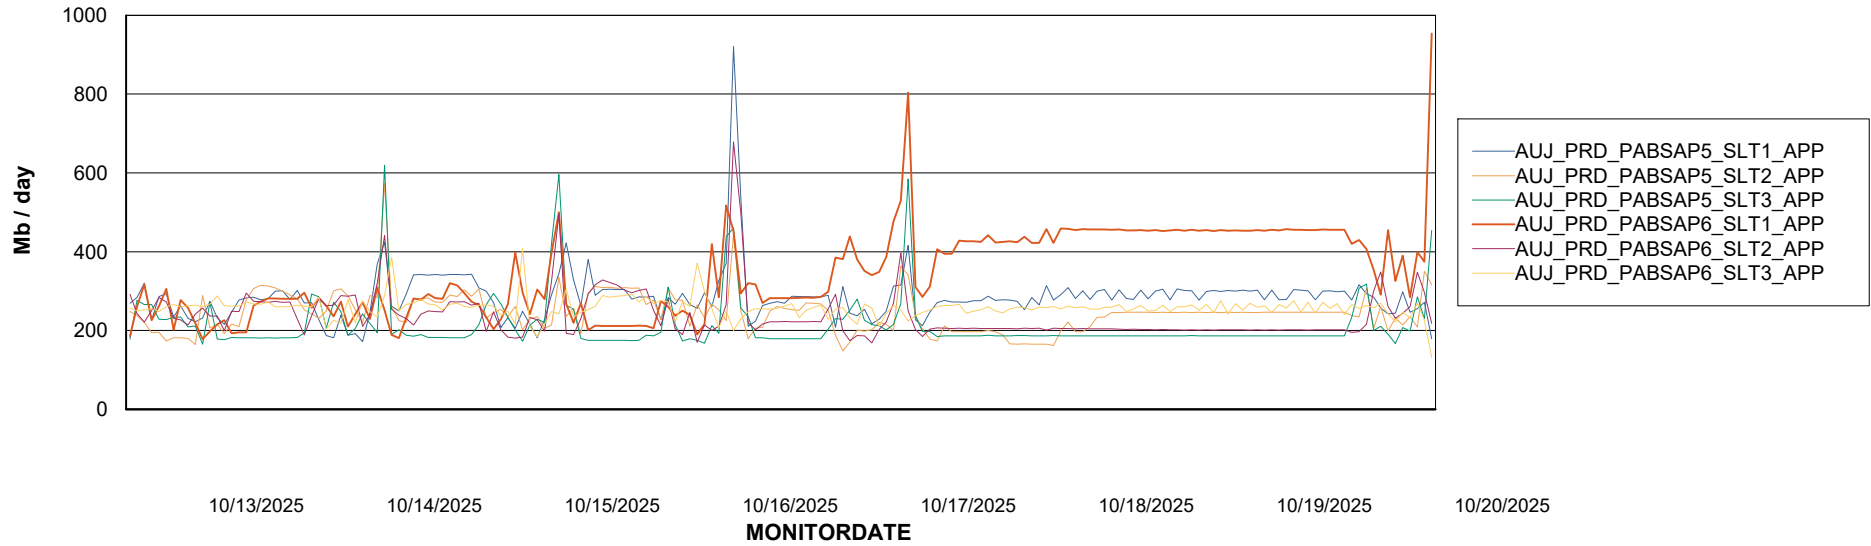

ABSSolute Application Server Services

Avg memory used per ABS Server Service