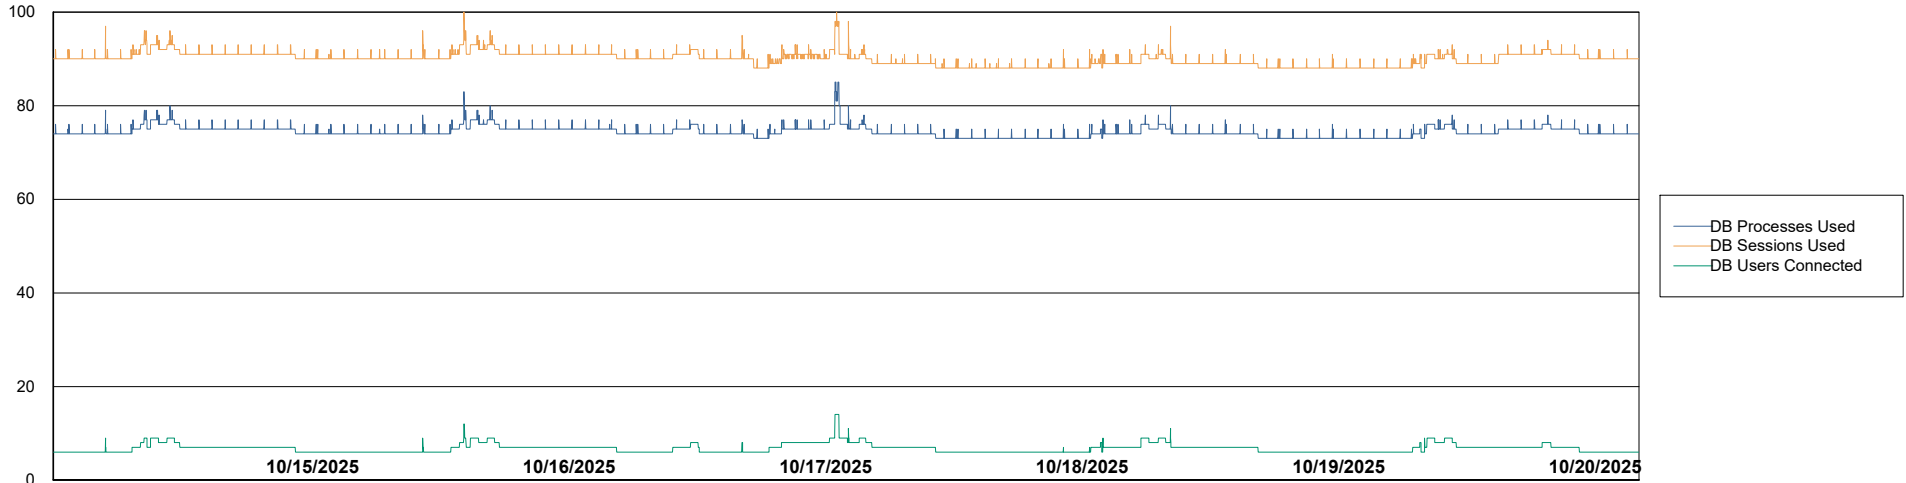

Weekly SLA Customer Report

Customer AUJ_Production
Database ID 41

Database Performance AUJ_ABSEM3_DB

Weekly SLA Customer Report

Customer AUJ_Production
Database ID 41

Database Performance AUJ_BI3_DB

Weekly SLA Customer Report