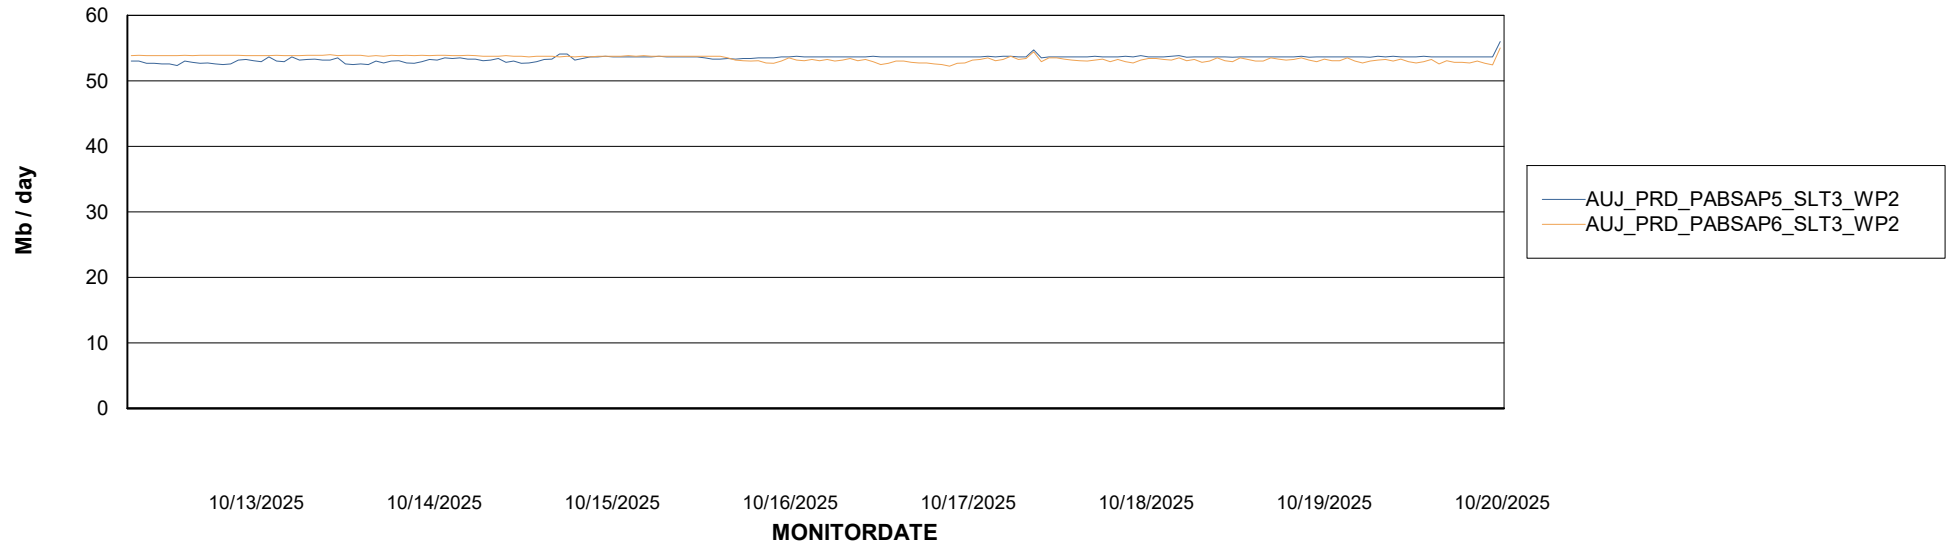

ABSSolute Application ReportServer Services

Avg memory used per ReportServer Service

Weekly SLA Customer Report

Customer AUJ_Production
Database ID 41

ABSSolute Web Component Services

Avg memory used per ABS Web component