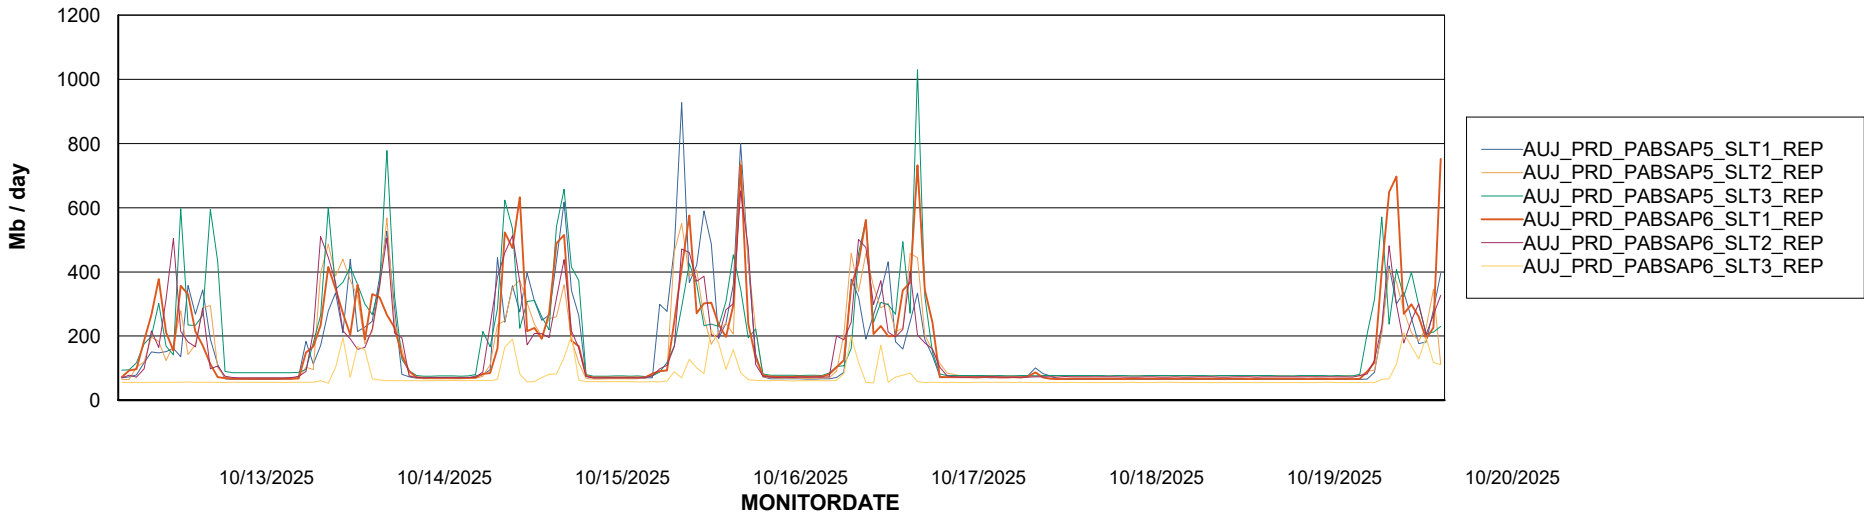

ABSSolute Application ReportServer Services

Avg memory used per ReportServer Service