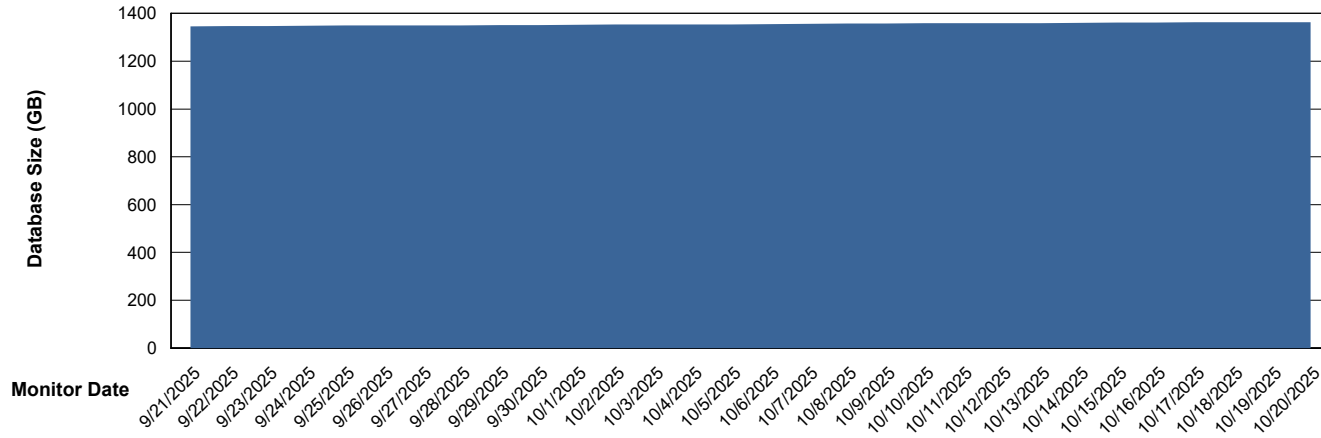

Database growth over last month

Weekly SLA Customer Report

Customer AUJ_Production
Database ID 41

DATABASE SIZE AUJ_DB3_Primary

Database growth over last month

Weekly SLA Customer Report

Customer AUJ_Production
 Database ID 41