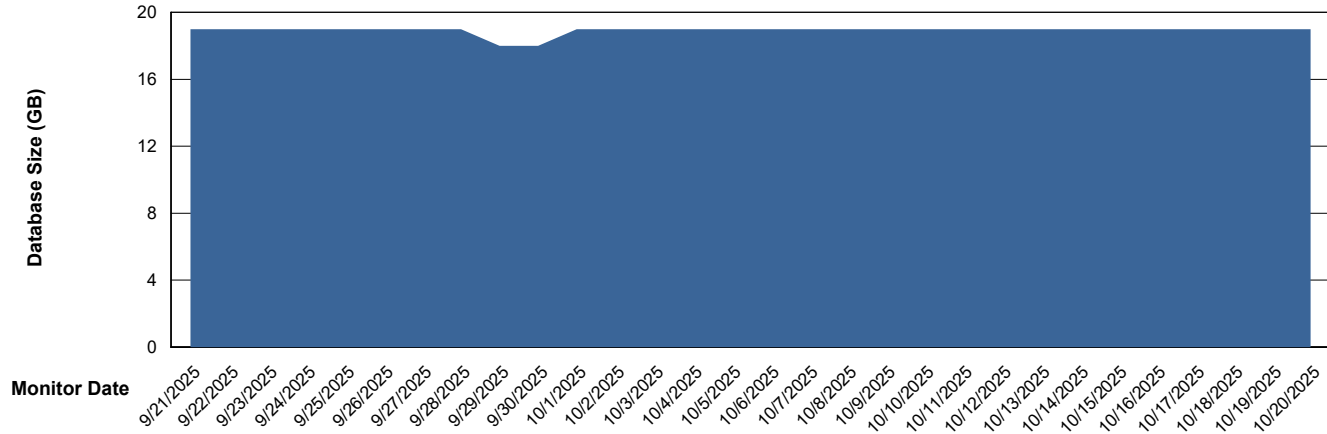

Customer AUJ_Production
Database ID 41

Database Performance AUJ_DB3_Primary

Weekly SLA Customer Report

Customer AUJ_Production
Database ID 41

DATABASE SIZE AUJ_ABSEM3_DB

Database growth over last month

DATABASE SIZE AUJ_BI3_DB

Database growth over last month

Weekly SLA Customer Report

Customer AUJ_Production
Database ID 41

DATABASE SIZE AUJ_DB3_Primary

Database growth over last month

Weekly SLA Customer Report

Customer AUJ_Production
 Database ID 41