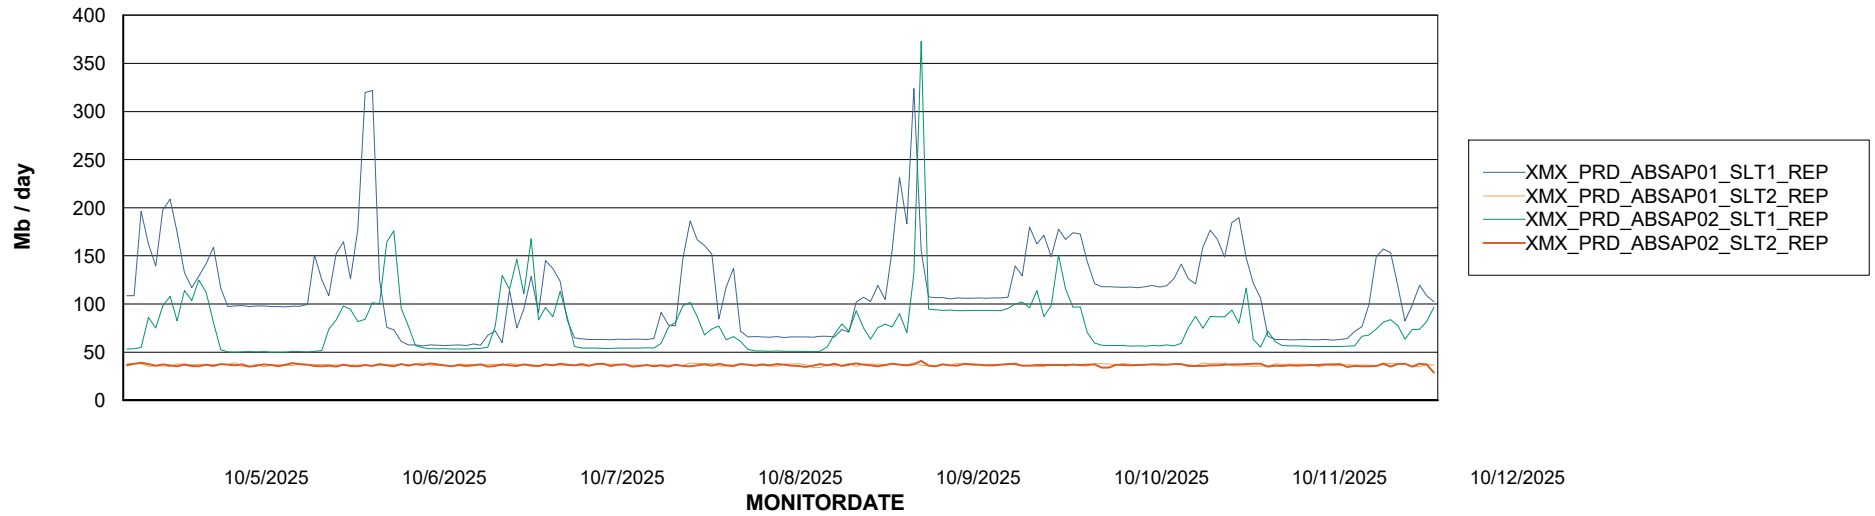

ABSSolute Application ReportServer Services

Avg memory used per ReportServer Service