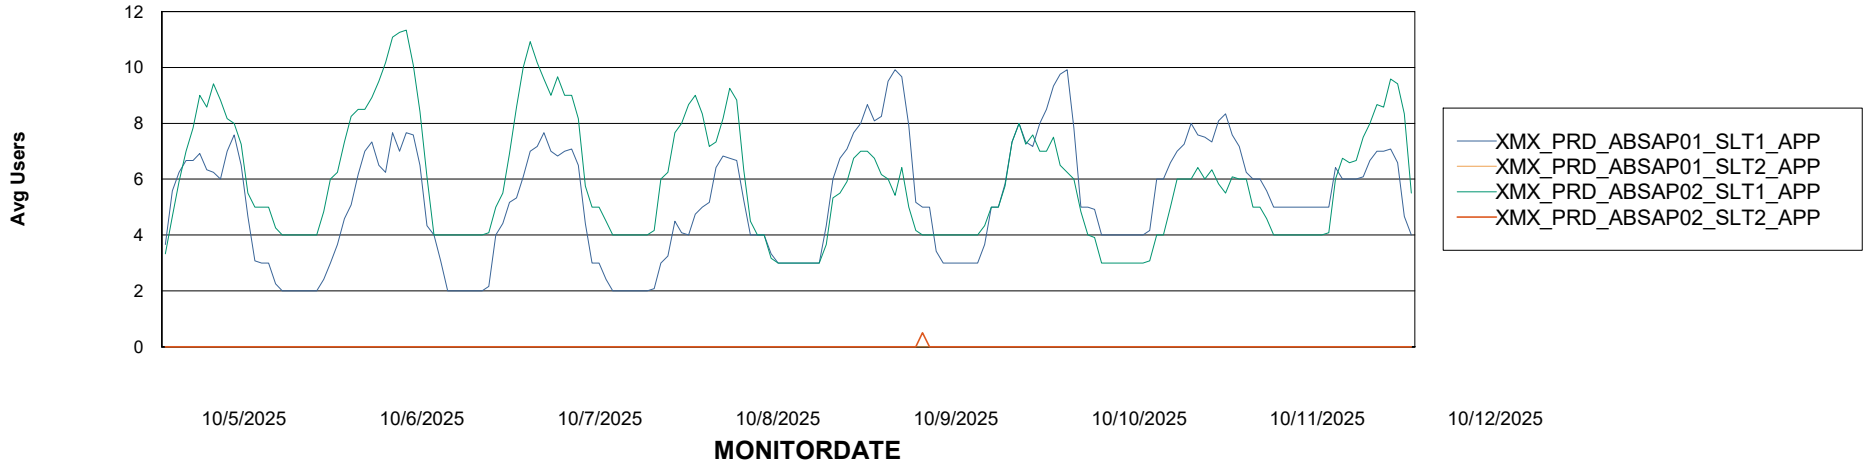

Avg users per day per ABS server