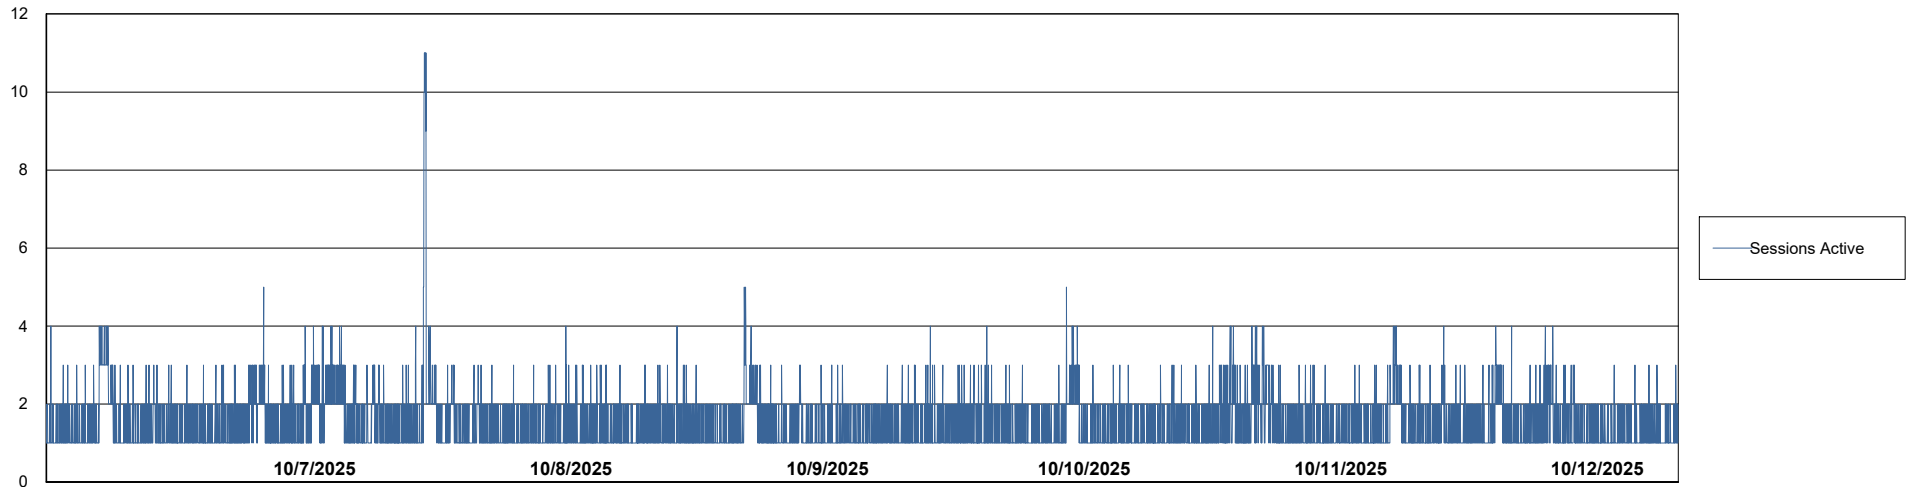

Harddisk Usage XMX_PROD_ABSWEB02

	Free disk space on / (%)	Total disk space on / (Gb)	Used disk space on / (Gb)	Free disk space on /abs (%)	Total disk space on /abs (Gb)	Used disk space on /abs (Gb)
10/12/2025	94	150	9	89	50	6
10/11/2025	93	150	10	89	50	6
10/10/2025	93	150	11	89	50	6
10/9/2025	93	150	11	89	50	6

Weekly SLA Customer Report

Customer XMX Production (24/7)
Database ID 146

Database Performance XMX_PROD_ABSDB01_PRDB_ABS1

Weekly SLA Customer Report

Customer XMX Production (24/7)
Database ID 146

Database Performance XMX_PROD_ABSDB02_SBDB_HSBABS1