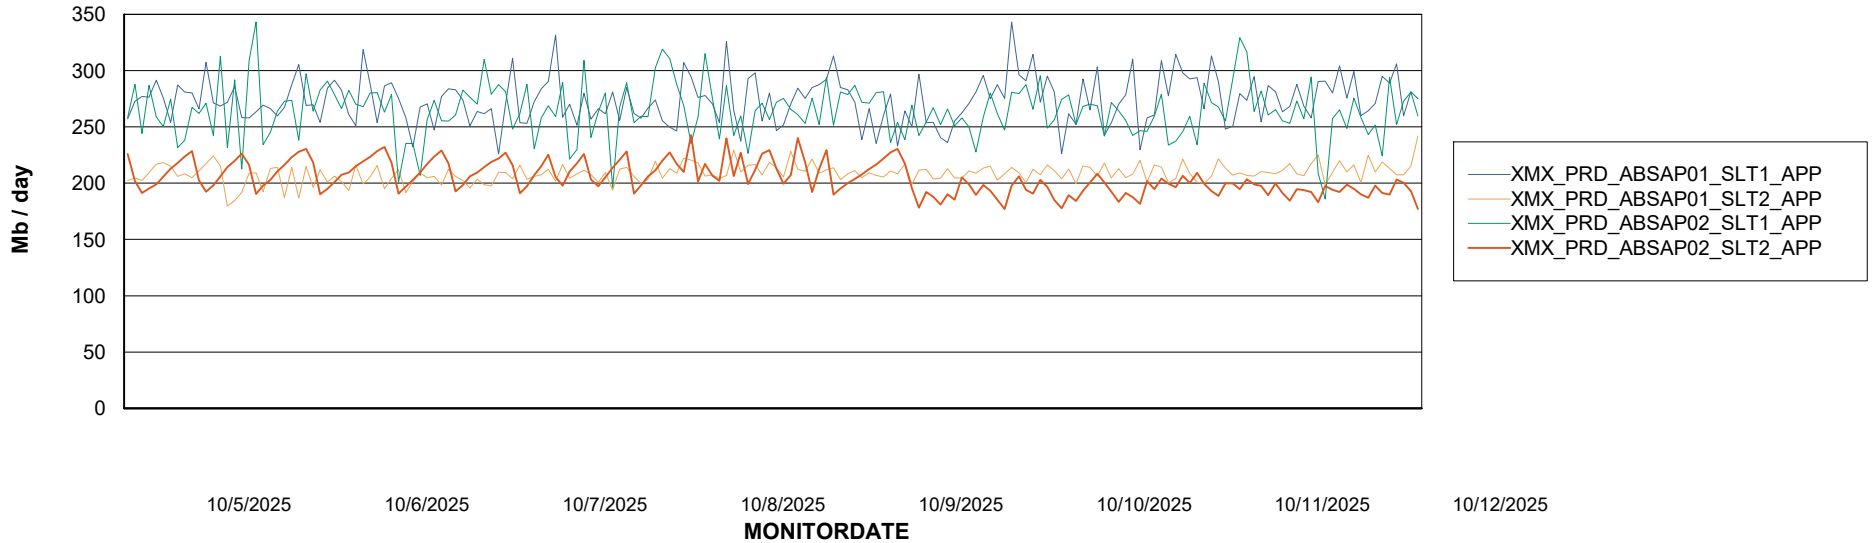

ABSSolute Application Server Services

Avg memory used per ABS Server Service